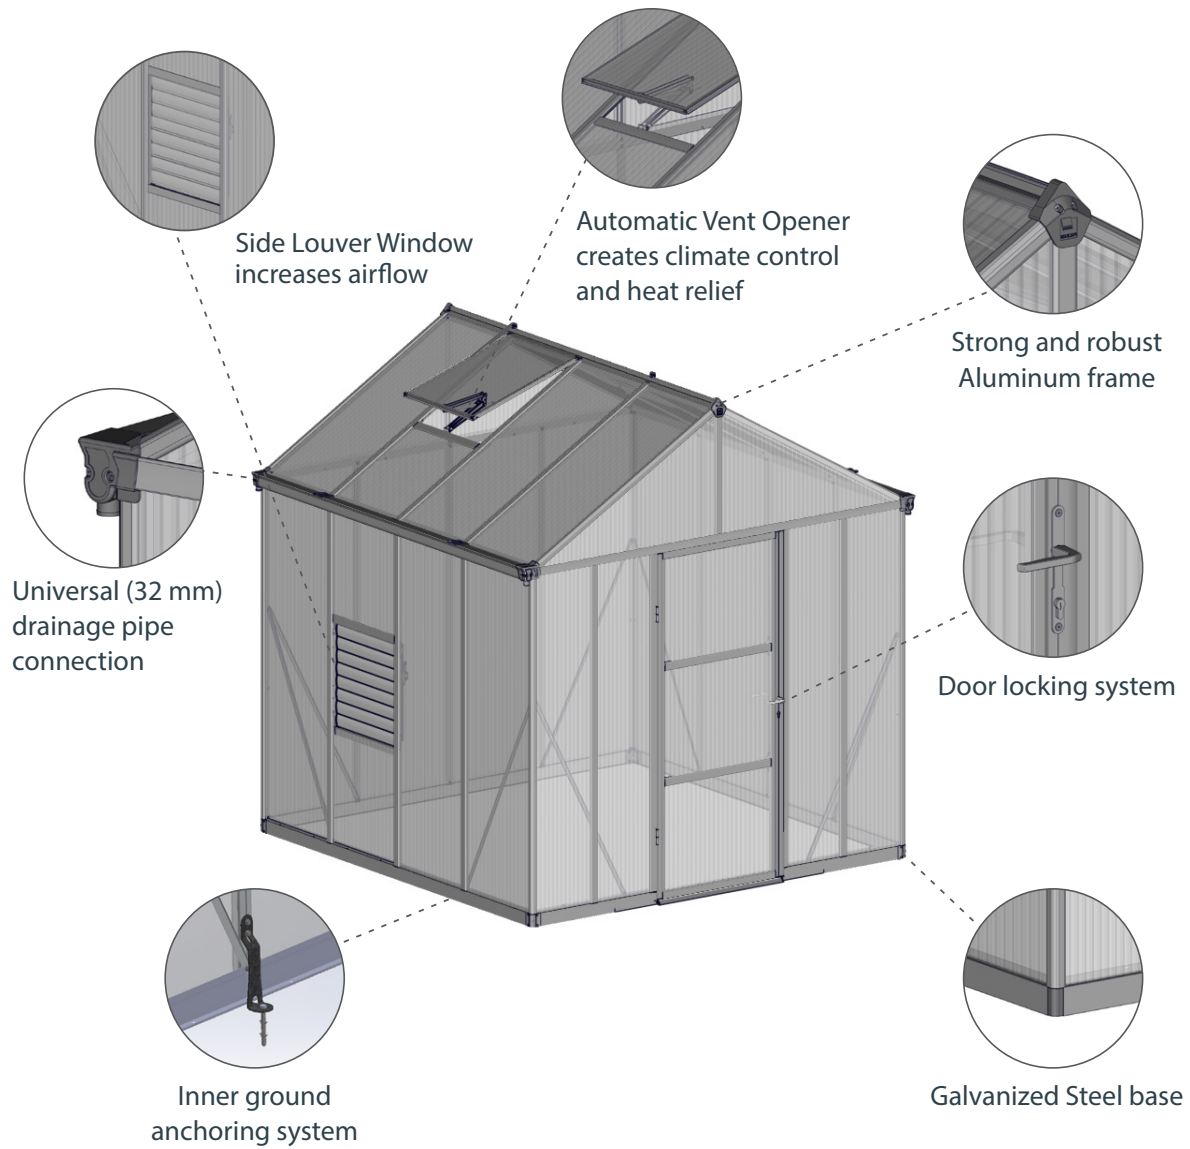

## Twin-wall Polycarbonate Greenhouse helps maintain ideal temperature levels and protects from strong sunlight exposure

### Improved use

- Includes a vent window
- Built-in gutter system for effective water drainage & collection
- Maintenance free
- Friendly magnetic door catch to keep the greenhouse open
- Lockable door handle (lock not included)

Automatic Vent opener plus window included

Side Louver Window included for additional ventilation

Galvanized Steel base

Reinforced structure

**Innovative greenhouse with perfect material synergy**

Side Louver Window increases airflow

Automatic Vent Opener creates climate control and heat relief

Strong and robust Aluminum frame

Universal (32 mm) drainage pipe connection

Door locking system

Inner ground anchoring system

Galvanized Steel base