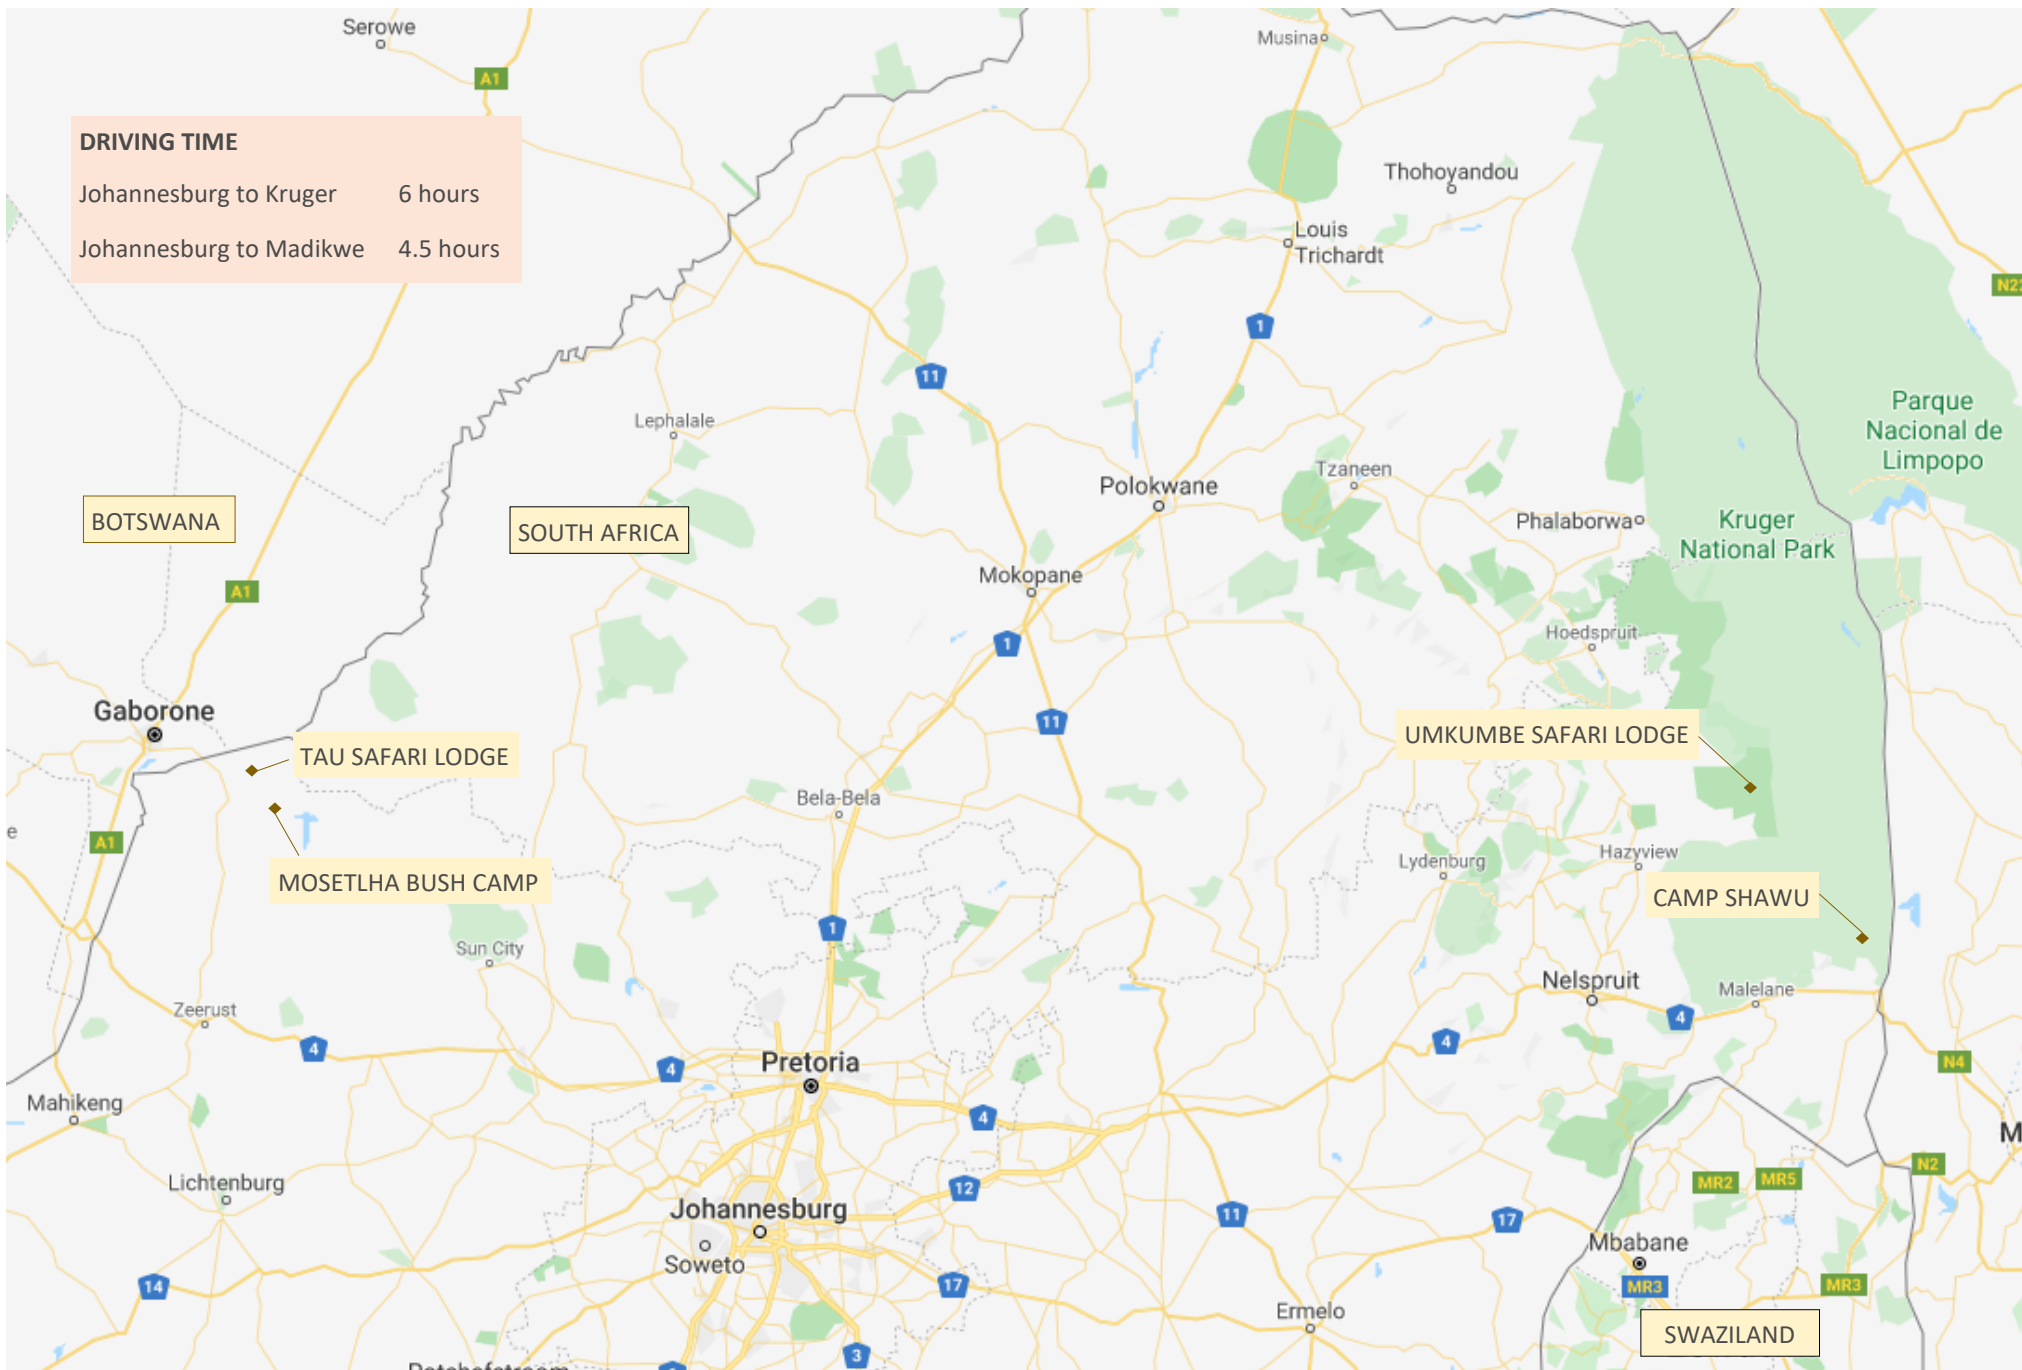

DRIVING TIME

Johannesburg to Kruger 6 hours

Johannesburg to Madikwe 4.5 hours

BOTSWANA

SOUTH AFRICA

Gaborone

TAU SAFARI LODGE

MOSETLHA BUSH CAMP

UMKUMBE SAFARI LODGE

CAMP SHAWU

SWAZILAND