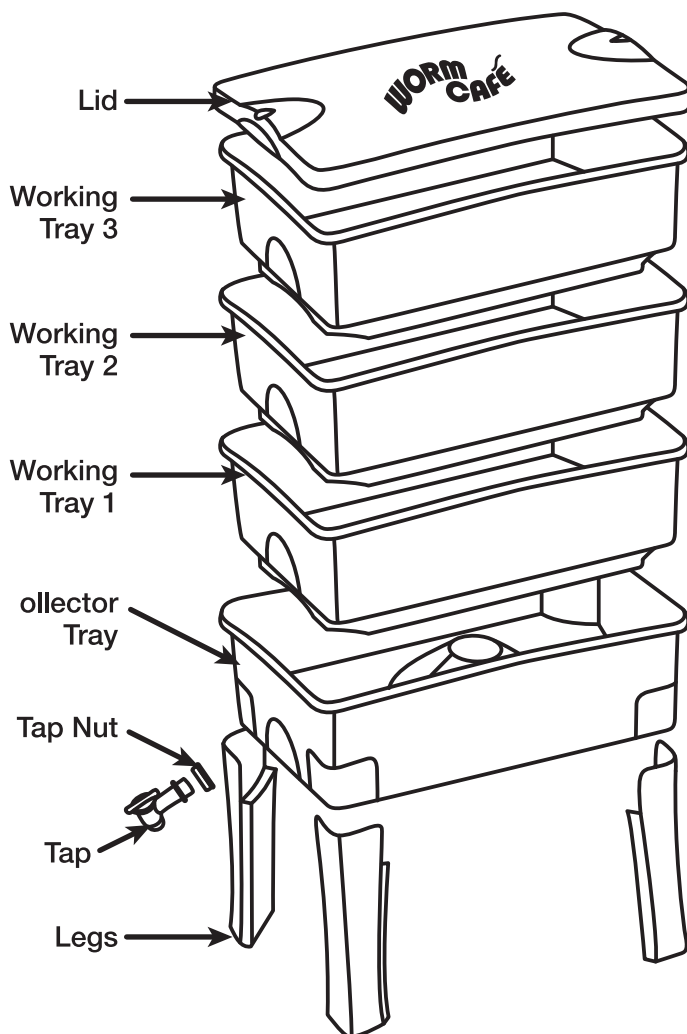

Worm Cafe®

Tumbleweed's Worm Cafe® is the ultimate worm farm for indoor or outdoor use.

With its sleek new design and easy to use, no mess features, you'll find your Worm Cafe® is a classy way to recycle your organic waste into rich worm tea for the garden.

Assembly is easy

- 1** Slide legs into sockets in Collector Tray
- 2** Screw Tap and Tap Nut in Collector Tray hole
- 3** Stack Working Trays on top of Collector tray
- 4** Fit lid to top Working Tray