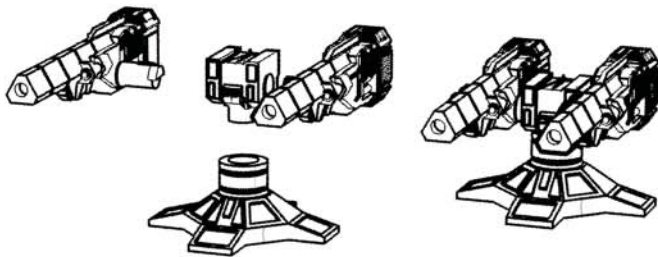

DEATH FROM ABOVE
DFAMINIATURES

WF_T001 - WF_T005
Muse Fixed Turrets

WF_T001.

WF_T003.

Set includes 2 spare covers.
Covers may be attached in either
open or closed position.

WF_T002.

WF_T004.

WF_T005.