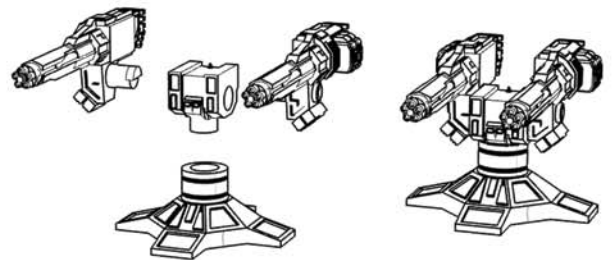

DEATH FROM ABOVE
DFAMINIATURES

WF_T001 - WF_T005
Muse Fixed Turrets

WF_T001.

WF_T003.

Set includes 2 spare covers.
Covers may be attached in either
open or closed position.

WF_T002.

WF_T004.

WF_T005.