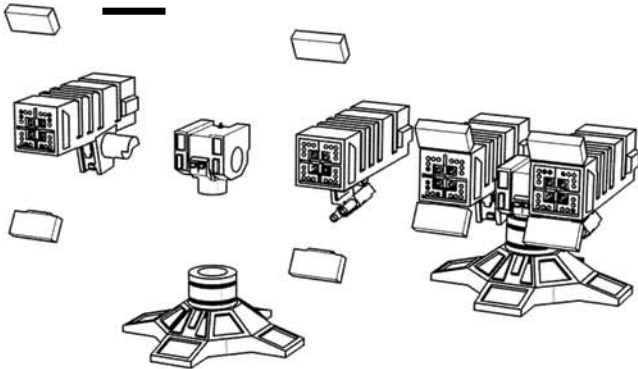

DEATH FROM ABOVE
DFAMINIATURES

WF_T001 - WF_T005
Muse Fixed Turrets

WF_T001.

WF_T003.

Set includes 2 spare covers.
Covers may be attached in either
open or closed position.

WF_T002.

WF_T004.

WF_T005.