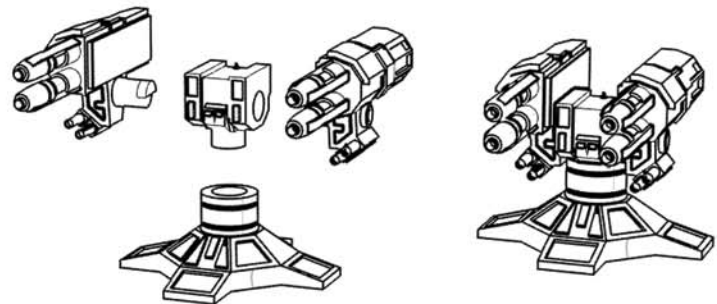

DEATH FROM ABOVE
DFAMINIATURES

WF_T001 - WF_T005
Muse Fixed Turrets

WF_T001.

WF_T003.

Set includes 2 spare covers.
Covers may be attached in either
open or closed position.

WF_T002.

WF_T004.

WF_T005.