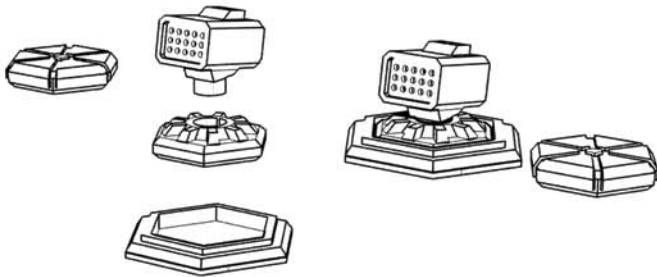

DEATH FROM ABOVE
DFAMINIATURES

WF_P001 - WF_P007
Pop-Up Turrets

WF_P001.

WF_P004.

WF_P002.

WF_P005.

WF_P003.

WF_P006.

WF_P007.

WARNING: Working with resin models can be hazardous to your health.
Please see <https://dfaminiatures.com/pages/working-with-resin> for more information.