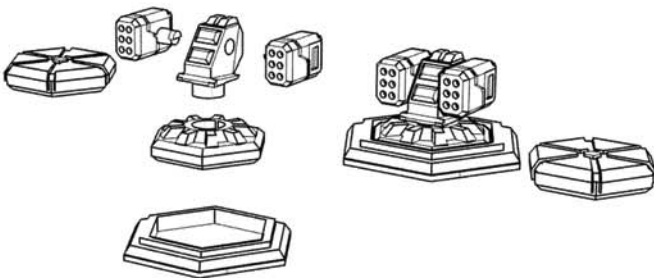

DEATH FROM ABOVE
DFAMINIATURES

WF_P001 - WF_P007
Pop-Up Turrets

WF_P001.

WF_P004.

WF_P002.

WF_P005.

WF_P003.

WF_P006.

WF_P007.

WARNING: Working with resin models can be hazardous to your health.
Please see <https://dfaminiatures.com/pages/working-with-resin> for more information.