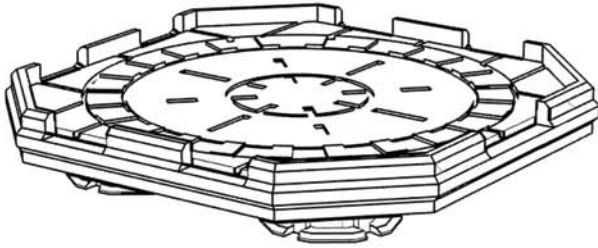

SP_0011
VTOL Pad

1.

4.

2.

5.

3.

6.

OPTIONAL
0.5mm BRASS ROD
(not included)