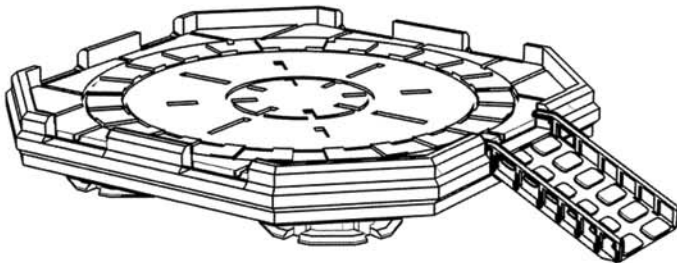

SP_0011
VTOL Pad

1.

4.

2.

5.

3.

6.

OPTIONAL
0.5mm BRASS ROD
(not included)