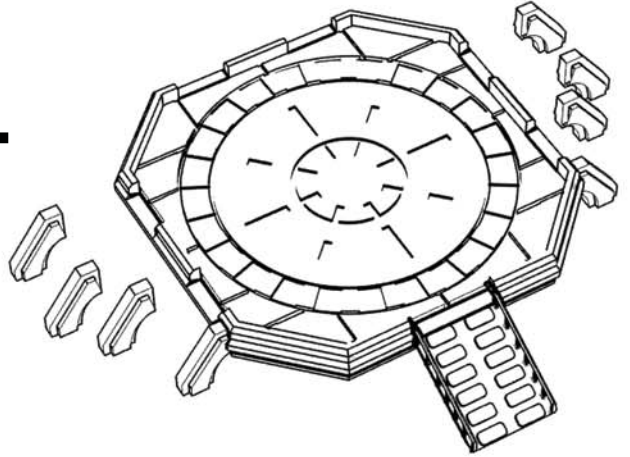

SP_0011
VTOL Pad

1.

4.

2.

5.

3.

6.

OPTIONAL
0.5mm BRASS ROD
(not included)