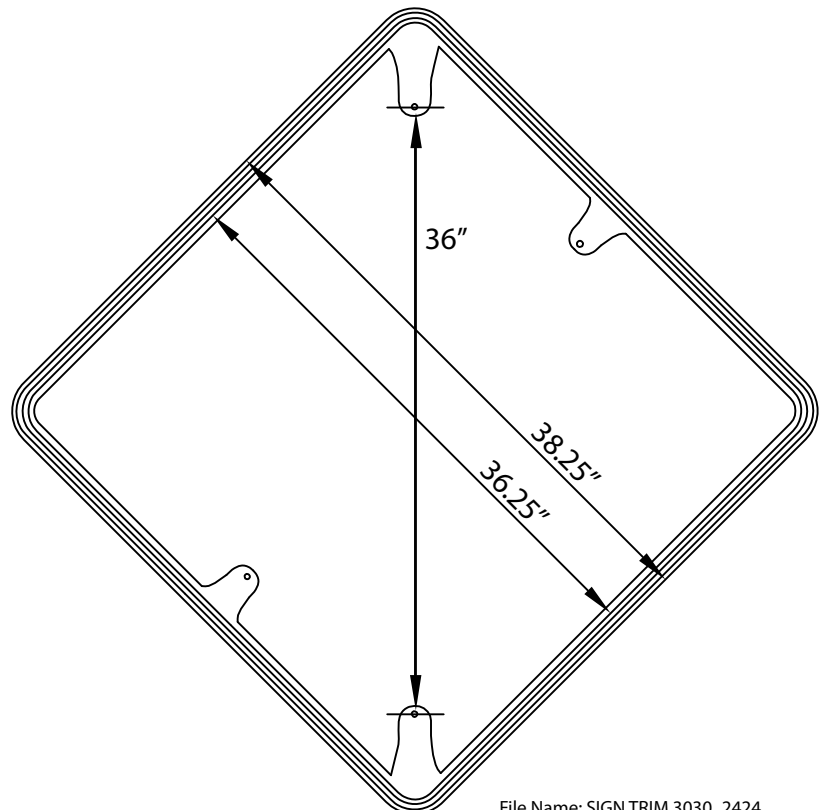

BRANDON[®]

I N D U S T R I E S

1601 Wilmeth Road
McKinney, Texas 75069
Phone: 972.542.3000
Toll Free: 800.247.1274
brandonindustries.com

SIGN TRIMS FOR SQUARE OR DIAMOND SIGN

TS3030N

TRIM FOR 30" x 30" SQUARE OR DIAMOND SIGN
CAST ALUMINUM ALLOY #356

TS3636N

TRIM FOR 36" x 36" SQUARE OR DIAMOND SIGN
CAST ALUMINUM ALLOY #356

NOTES:
DRAWING FOR INFORMATION ONLY, NOT INTENDED FOR CONSTRUCTION PURPOSES.

File Name: SIGN TRIM 3030_2424