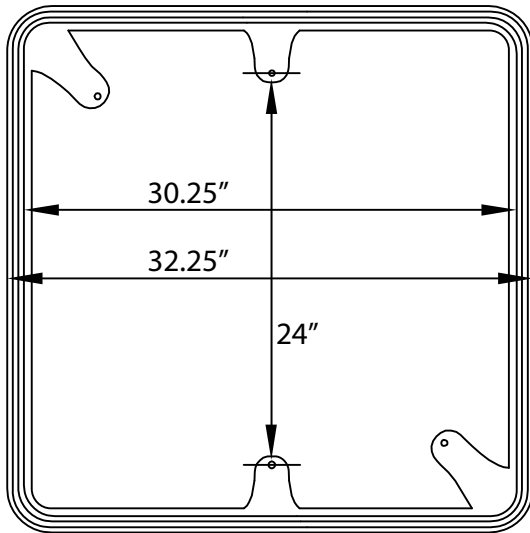

BRANDON[®]

I N D U S T R I E S

1601 Wilmeth Road
McKinney, Texas 75069
Phone: 972.542.3000
Toll Free: 800.247.1274
brandonindustries.com

SIGN TRIMS FOR SQUARE OR DIAMOND SIGN

TS3030N

TRIM FOR 30" x 30" SQUARE OR DIAMOND SIGN
CAST ALUMINUM ALLOY #356

TS3636N

TRIM FOR 36" x 36" SQUARE OR DIAMOND SIGN
CAST ALUMINUM ALLOY #356

NOTES:
DRAWING FOR INFORMATION ONLY, NOT INTENDED FOR CONSTRUCTION PURPOSES.

File Name: SIGN TRIM 3030_2424