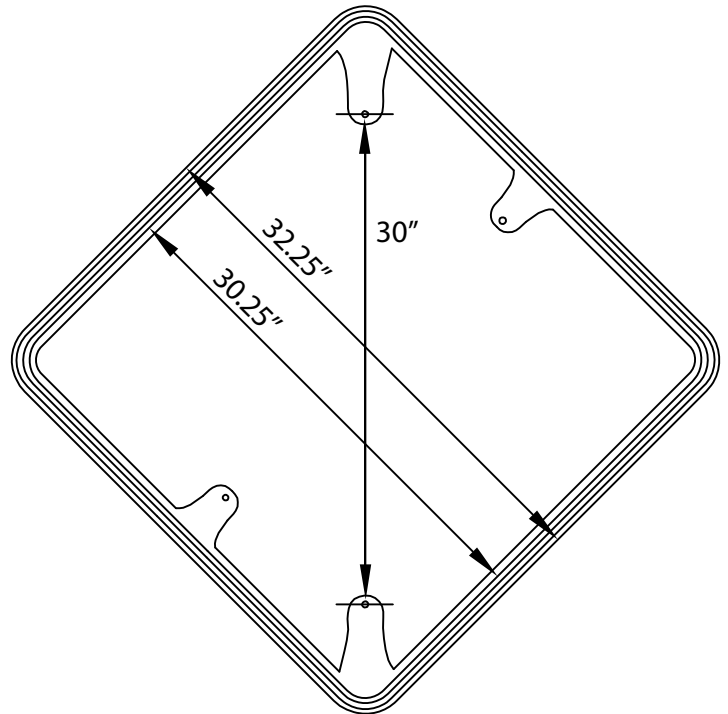

BRANDON[®]

I N D U S T R I E S

1601 Wilmeth Road
McKinney, Texas 75069
Phone: 972.542.3000
Toll Free: 800.247.1274
brandonindustries.com

SIGN TRIMS FOR SQUARE OR DIAMOND SIGN

TS3030N

TRIM FOR 30" x 30" SQUARE OR DIAMOND SIGN
CAST ALUMINUM ALLOY #356

TS3636N

TRIM FOR 36" x 36" SQUARE OR DIAMOND SIGN
CAST ALUMINUM ALLOY #356

NOTES:
DRAWING FOR INFORMATION ONLY, NOT INTENDED FOR CONSTRUCTION PURPOSES.

File Name: SIGN TRIM 3030_2424