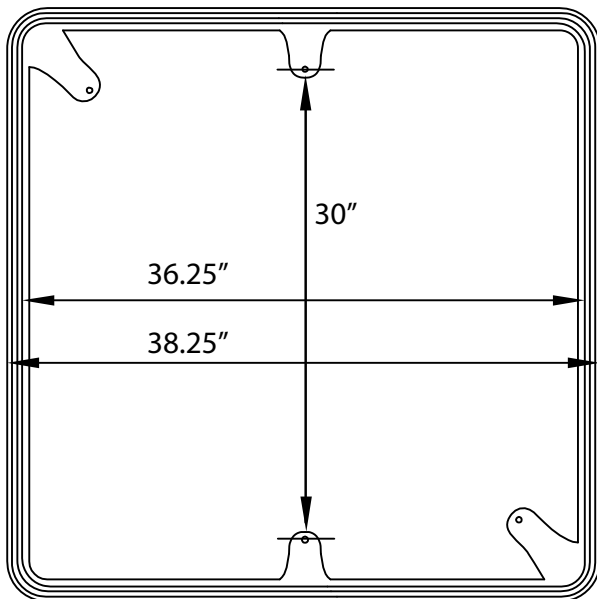

BRANDON[®]

I N D U S T R I E S

1601 Wilmeth Road
McKinney, Texas 75069
Phone: 972.542.3000
Toll Free: 800.247.1274
brandonindustries.com

SIGN TRIMS FOR SQUARE OR DIAMOND SIGN

TS3030N

TRIM FOR 30" x 30" SQUARE OR DIAMOND SIGN
CAST ALUMINUM ALLOY #356

TS3636N

TRIM FOR 36" x 36" SQUARE OR DIAMOND SIGN
CAST ALUMINUM ALLOY #356

NOTES:
DRAWING FOR INFORMATION ONLY, NOT INTENDED FOR CONSTRUCTION PURPOSES.

File Name: SIGN TRIM 3030_2424