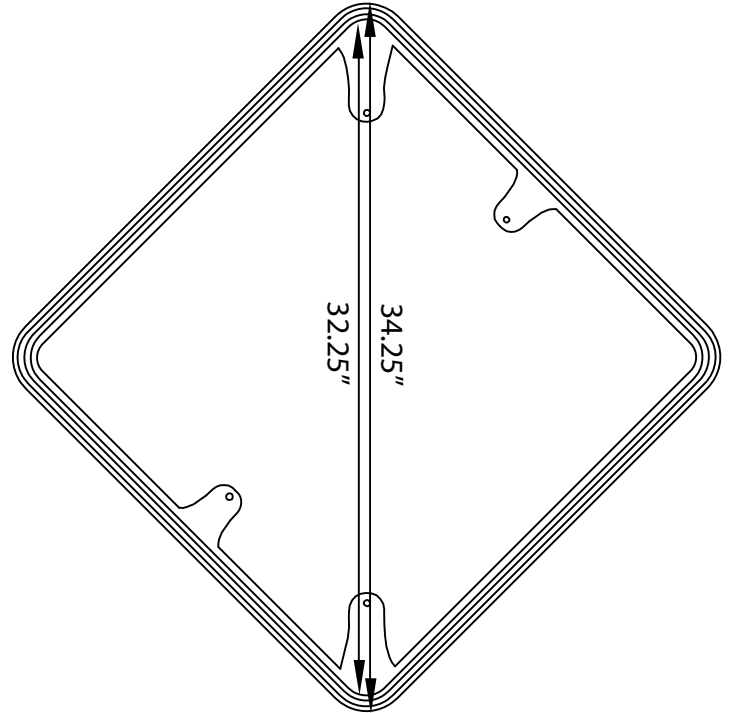

BRANDON[®]

I N D U S T R I E S

1601 Wilmeth Road
McKinney, Texas 75069
Phone: 972.542.3000
Toll Free: 800.247.1274
brandonindustries.com

SIGN TRIMS FOR SQUARE OR DIAMOND SIGN

TS2424N

TRIM FOR 24" x 24" SQUARE OR DIAMOND SIGN
CAST ALUMINUM ALLOY #356

TS3030N

TRIM FOR 30" x 30" SQUARE OR DIAMOND SIGN
CAST ALUMINUM ALLOY #356

NOTES:
DRAWING FOR INFORMATION ONLY, NOT INTENDED FOR CONSTRUCTION PURPOSES.

File Name: SIGN TRIM 3030_2424