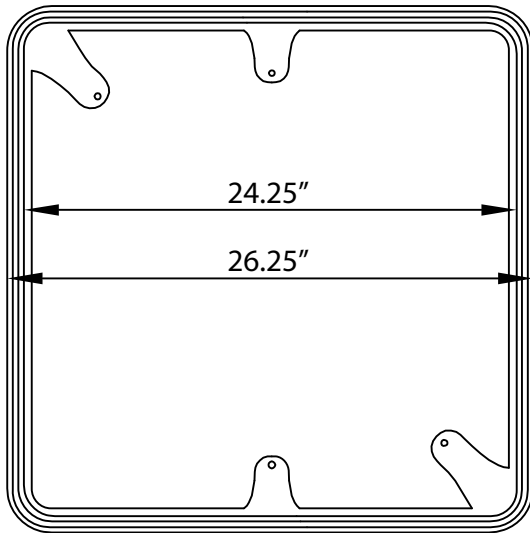

BRANDON[®]

I N D U S T R I E S

1601 Wilmeth Road
McKinney, Texas 75069
Phone: 972.542.3000
Toll Free: 800.247.1274
brandonindustries.com

SIGN TRIMS FOR SQUARE OR DIAMOND SIGN

TS2424N

TRIM FOR 24" x 24" SQUARE OR DIAMOND SIGN
CAST ALUMINUM ALLOY #356

TS3030N

TRIM FOR 30" x 30" SQUARE OR DIAMOND SIGN
CAST ALUMINUM ALLOY #356

NOTES:
DRAWING FOR INFORMATION ONLY, NOT INTENDED FOR CONSTRUCTION PURPOSES.

File Name: SIGN TRIM 3030_2424