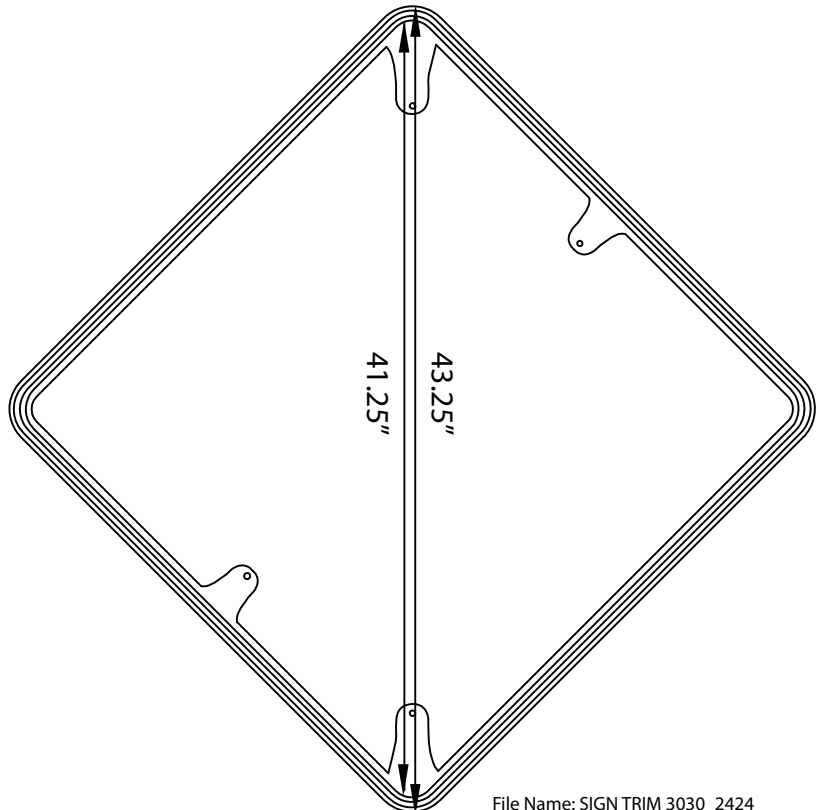

BRANDON[®]

I N D U S T R I E S

1601 Wilmeth Road
McKinney, Texas 75069
Phone: 972.542.3000
Toll Free: 800.247.1274
brandonindustries.com

SIGN TRIMS FOR SQUARE OR DIAMOND SIGN

TS2424N

TRIM FOR 24" x 24" SQUARE OR DIAMOND SIGN
CAST ALUMINUM ALLOY #356

TS3030N

TRIM FOR 30" x 30" SQUARE OR DIAMOND SIGN
CAST ALUMINUM ALLOY #356

NOTES:
DRAWING FOR INFORMATION ONLY, NOT INTENDED FOR CONSTRUCTION PURPOSES.

File Name: SIGN TRIM 3030_2424