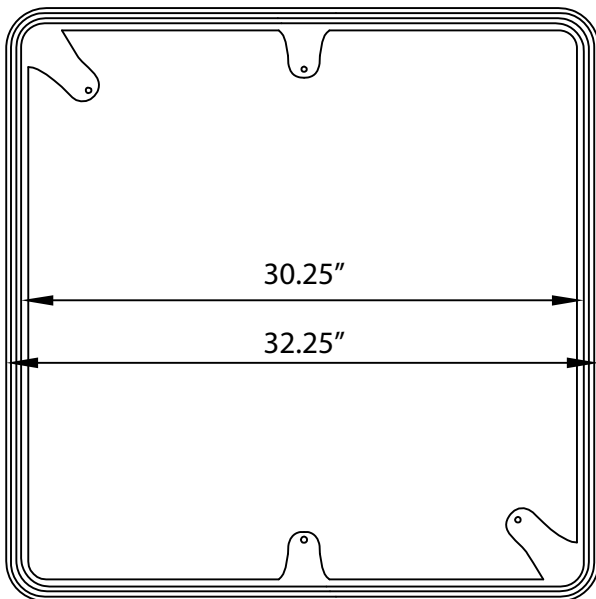

BRANDON[®]

I N D U S T R I E S

1601 Wilmeth Road
McKinney, Texas 75069
Phone: 972.542.3000
Toll Free: 800.247.1274
brandonindustries.com

SIGN TRIMS FOR SQUARE OR DIAMOND SIGN

TS2424N

TRIM FOR 24" x 24" SQUARE OR DIAMOND SIGN
CAST ALUMINUM ALLOY #356

TS3030N

TRIM FOR 30" x 30" SQUARE OR DIAMOND SIGN
CAST ALUMINUM ALLOY #356

NOTES:
DRAWING FOR INFORMATION ONLY, NOT INTENDED FOR CONSTRUCTION PURPOSES.

File Name: SIGN TRIM 3030_2424