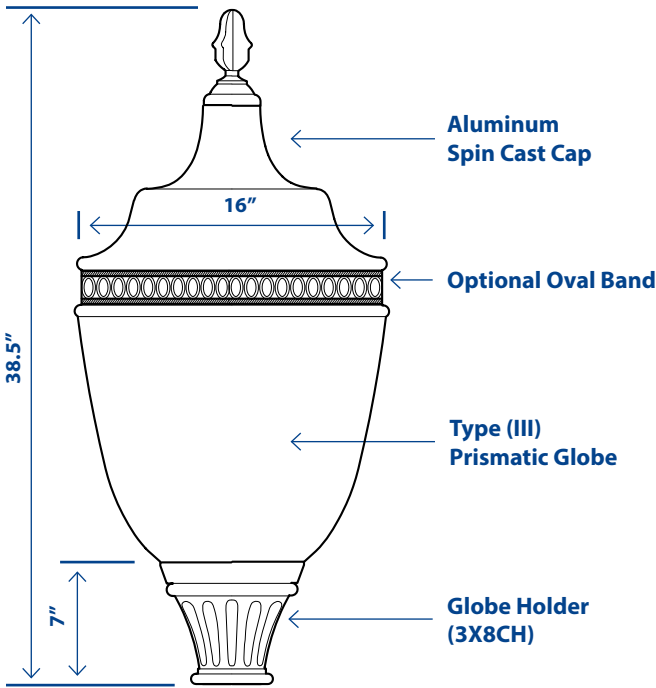

BRANDON INDUSTRIES

Quality Streetscape Solutions

CL8
BASE

AMD1
LUMINAIRE

TRADITIONAL STYLE

Optional Finials
*Shown

Base Footprint
Circular base pattern requiring three (3) 3/4" anchor bolts

1. Access Door
Height 7" Width 7"

Specifications

- Base**
Height: 19"
Width: 17"
- Holder**
4" OD Pole Capacity
- Pole**
4" ODx.125" Wall Extruded Aluminum
- Globe**
Prismatic
- Distribution**
Type (III)
*Type (V) available as AND1

Fasteners
Stainless Steel

Additional Options

- Pole Height**
 CL80F - 9' 4"
 CL81F - 10' 4"
 CL82F - 11' 4"
 CL83F - 12' 4"
 CL84F - 13' 4"
 CL85F - 14' 4"

- Pole Style**
 Smooth
 Fluted

- Decorative Finial**
 None
 GF-1
 GF-2

- Decorative Band**
 None
 Oval Band