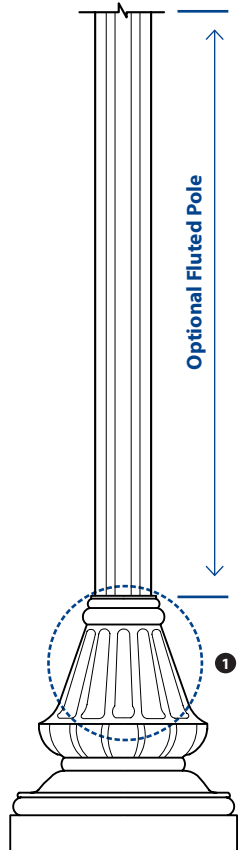

BRANDON INDUSTRIES

Quality Streetscape Solutions

CL8
BASE

AMD1
LUMINAIRE

TRADITIONAL STYLE

Optional Finials
*Shown

Base Footprint
Circular base pattern requiring three (3) 3/4" anchor bolts

1. Access Door
Height 7" Width 7"

Specifications

- Base**
Height: 19"
Width: 17"
- Holder**
4" OD Pole Capacity
- Pole**
4" ODx.125" Wall Extruded Aluminum
- Globe**
Prismatic
- Distribution**
Type (III)
*Type (V) available as AND1

Fasteners
Stainless Steel

Additional Options

- Pole Height**
 CL80F - 9' 4"
 CL81F - 10' 4"
 CL82F - 11' 4"
 CL83F - 12' 4"
 CL84F - 13' 4"
 CL85F - 14' 4"

- Pole Style**
 Smooth
 Fluted

- Decorative Finial**
 None
 GF-1
 GF-2

- Decorative Band**
 None
 Oval Band