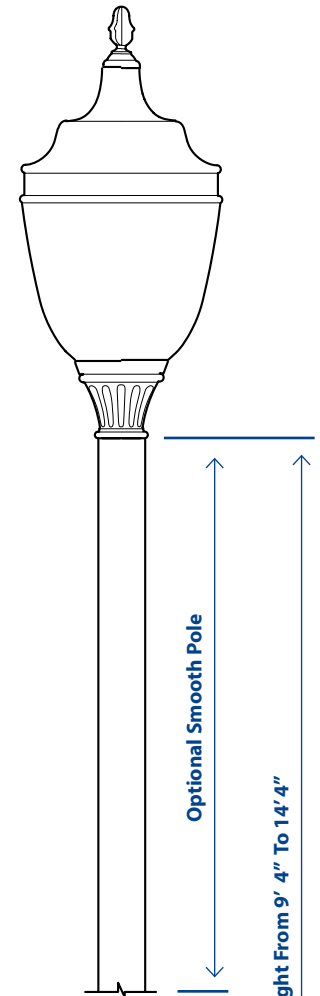

BRANDON INDUSTRIES

Quality Streetscape Solutions

CL8
BASE

AMD1
LUMINAIRE

TRADITIONAL STYLE

Optional Finials
*Shown

Base Footprint
Circular base pattern requiring three (3) 3/4" anchor bolts

1. Access Door
Height 7" Width 7"

Specifications

- Base**
Height: 19"
Width: 17"
- Holder**
4" OD Pole Capacity
- Pole**
4" ODx.125" Wall Extruded Aluminum
- Globe**
Prismatic
- Distribution**
Type (III)
*Type (V) available as AND1

Fasteners
Stainless Steel

Additional Options

- Pole Height**
 CL80F - 9' 4"
 CL81F - 10' 4"
 CL82F - 11' 4"
 CL83F - 12' 4"
 CL84F - 13' 4"
 CL85F - 14' 4"

- Pole Style**
 Smooth
 Fluted

- Decorative Finial**
 None
 GF-1
 GF-2

- Decorative Band**
 None
 Oval Band