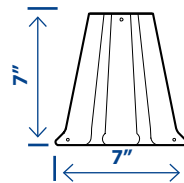

BRANDON INDUSTRIES

Quality Streetscape Solutions

CL8
BASE

AMD1
LUMINAIRE

TRADITIONAL STYLE

Optional Finials
*Shown

Base Footprint
Circular base pattern requiring three (3) 3/4" anchor bolts

1. Access Door
Height 7" Width 7"

Specifications

- Base**
Height: 19"
Width: 17"
- Holder**
4" OD Pole Capacity
- Pole**
4" ODx.125" Wall Extruded Aluminum
- Globe**
Prismatic
- Distribution**
Type (III)
*Type (V) available as AND1

Fasteners
Stainless Steel

Additional Options

- Pole Height**
 CL80F - 9' 4"
 CL81F - 10' 4"
 CL82F - 11' 4"
 CL83F - 12' 4"
 CL84F - 13' 4"
 CL85F - 14' 4"

- Pole Style**
 Smooth
 Fluted

- Decorative Finial**
 None
 GF-1
 GF-2

- Decorative Band**
 None
 Oval Band