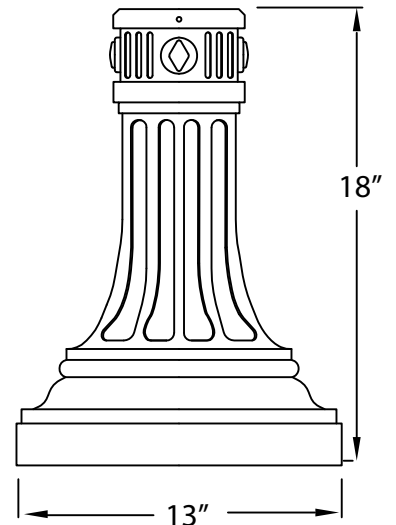

BRANDON®

I N D U S T R I E S

1601 Wilmeth Road
McKinney, Texas 75069
Phone: 972.542.3000
Toll Free: 800.247.1274
brandonindustries.com

BASES FOR 4" OD ROUND POLES

SB-34

SLIP-OVER BASE FOR 4" OD ROUND POLE
CAST ALUMINUM ALLOY #356

2PC4

TWO-PIECE BASE FOR 4" OD ROUND POLE
CAST ALUMINUM ALLOY #356

SB-64

TWO-PIECE BASE FOR 4" OD ROUND POLE
CAST ALUMINUM ALLOY #356

SB-94

SLIP-OVER BASE FOR 4" OD ROUND POLE
CAST ALUMINUM ALLOY #356

2PC8

TWO-PIECE BASE FOR 4" OD ROUND POLE
CAST ALUMINUM ALLOY #356

SB-24

SLIP-OVER BASE FOR 4" OD ROUND POLE
CAST ALUMINUM ALLOY #356

NOTES:
DRAWING FOR INFORMATION ONLY, NOT INTENDED FOR CONSTRUCTION PURPOSES.

File Name: 4 INCH BASES