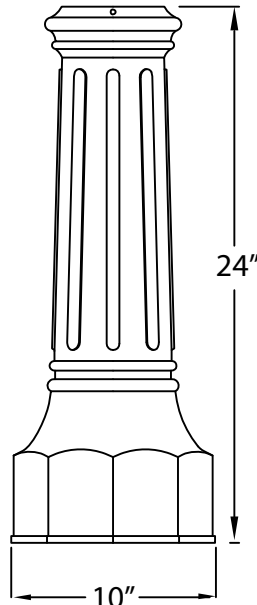

BRANDON®

I N D U S T R I E S

1601 Wilmeth Road
McKinney, Texas 75069
Phone: 972.542.3000
Toll Free: 800.247.1274
brandonindustries.com

BASES FOR 4" OD ROUND POLES

SB-34

SLIP-OVER BASE FOR 4" OD ROUND POLE
CAST ALUMINUM ALLOY #356

2PC4

TWO-PIECE BASE FOR 4" OD ROUND POLE
CAST ALUMINUM ALLOY #356

SB-64

TWO-PIECE BASE FOR 4" OD ROUND POLE
CAST ALUMINUM ALLOY #356

SB-94

SLIP-OVER BASE FOR 4" OD ROUND POLE
CAST ALUMINUM ALLOY #356

2PC8

TWO-PIECE BASE FOR 4" OD ROUND POLE
CAST ALUMINUM ALLOY #356

SB-24

SLIP-OVER BASE FOR 4" OD ROUND POLE
CAST ALUMINUM ALLOY #356

NOTES:
DRAWING FOR INFORMATION ONLY, NOT INTENDED FOR CONSTRUCTION PURPOSES.

File Name: 4 INCH BASES