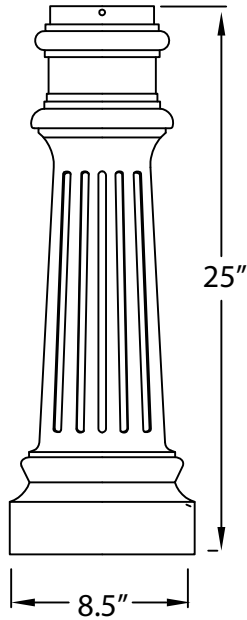

BRANDON®

I N D U S T R I E S

1601 Wilmeth Road
McKinney, Texas 75069
Phone: 972.542.3000
Toll Free: 800.247.1274
brandonindustries.com

BASES FOR 4" OD ROUND POLES

SB-34

SLIP-OVER BASE FOR 4" OD ROUND POLE
CAST ALUMINUM ALLOY #356

2PC4

TWO-PIECE BASE FOR 4" OD ROUND POLE
CAST ALUMINUM ALLOY #356

SB-64

TWO-PIECE BASE FOR 4" OD ROUND POLE
CAST ALUMINUM ALLOY #356

SB-94

SLIP-OVER BASE FOR 4" OD ROUND POLE
CAST ALUMINUM ALLOY #356

2PC8

TWO-PIECE BASE FOR 4" OD ROUND POLE
CAST ALUMINUM ALLOY #356

SB-24

SLIP-OVER BASE FOR 4" OD ROUND POLE
CAST ALUMINUM ALLOY #356

NOTES:
DRAWING FOR INFORMATION ONLY, NOT INTENDED FOR CONSTRUCTION PURPOSES.

File Name: 4 INCH BASES