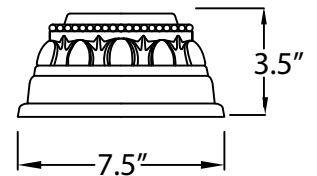

2PC4

TWO-PIECE BASE FOR 4" OD ROUND POLE
CAST ALUMINUM ALLOY #356

SB-64

TWO-PIECE BASE FOR 4" OD ROUND POLE
CAST ALUMINUM ALLOY #356

SB-94

SLIP-OVER BASE FOR 4" OD ROUND POLE
CAST ALUMINUM ALLOY #356

2PC8

TWO-PIECE BASE FOR 4" OD ROUND POLE
CAST ALUMINUM ALLOY #356

SB-24

SLIP-OVER BASE FOR 4" OD ROUND POLE
CAST ALUMINUM ALLOY #356

NOTES:
DRAWING FOR INFORMATION ONLY, NOT INTENDED FOR CONSTRUCTION PURPOSES.

File Name: 4 INCH BASES