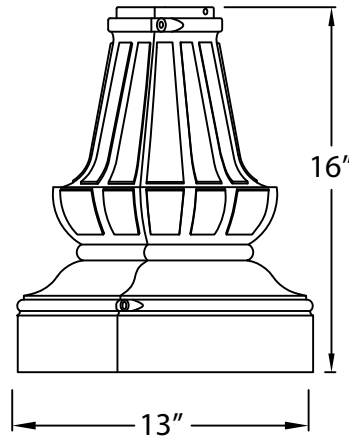

2PC4

TWO-PIECE BASE FOR 4" OD ROUND POLE
CAST ALUMINUM ALLOY #356

SB-64

TWO-PIECE BASE FOR 4" OD ROUND POLE
CAST ALUMINUM ALLOY #356

SB-94

SLIP-OVER BASE FOR 4" OD ROUND POLE
CAST ALUMINUM ALLOY #356

2PC8

TWO-PIECE BASE FOR 4" OD ROUND POLE
CAST ALUMINUM ALLOY #356

SB-24

SLIP-OVER BASE FOR 4" OD ROUND POLE
CAST ALUMINUM ALLOY #356

NOTES:
DRAWING FOR INFORMATION ONLY, NOT INTENDED FOR CONSTRUCTION PURPOSES.

File Name: 4 INCH BASES