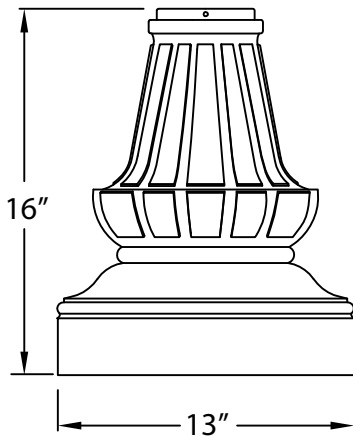

2PC4

TWO-PIECE BASE FOR 4" OD ROUND POLE
CAST ALUMINUM ALLOY #356

SB-64

TWO-PIECE BASE FOR 4" OD ROUND POLE
CAST ALUMINUM ALLOY #356

SB-94

SLIP-OVER BASE FOR 4" OD ROUND POLE
CAST ALUMINUM ALLOY #356

2PC8

TWO-PIECE BASE FOR 4" OD ROUND POLE
CAST ALUMINUM ALLOY #356

SB-24

SLIP-OVER BASE FOR 4" OD ROUND POLE
CAST ALUMINUM ALLOY #356

NOTES:
DRAWING FOR INFORMATION ONLY, NOT INTENDED FOR CONSTRUCTION PURPOSES.

File Name: 4 INCH BASES