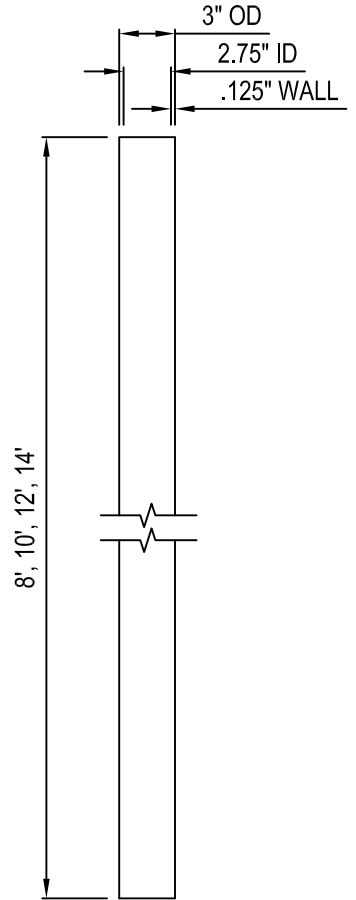

- SP3X8 3" x 8'
- SP3X10 3" x 10'
- SP3X12 3" x 12'
- SP3X14 3" x 14'

**3" OD SMOOTH POLE**  
EXTRUDED ALUMINUM ALLOY 6005-T5

SELECT POLE SIZE

- SPS3X8 3" x 8'
- SPS3X10 3" x 10'
- SPS3X12 3" x 12'
- SPS3X14 3" x 14'

**3" OD SQUARE POLE**  
EXTRUDED ALUMINUM ALLOY 6005-T5

SELECT POLE SIZE

- SPQ3X8 3" x 8'
- SPQ3X10 3" x 10'
- SPQ3X12 3" x 12'
- SPQ3X14 3" x 14'

## 3-INCH OD SIGN POLES

NOTES:  
DRAWING FOR INFORMATION ONLY, NOT INTENDED FOR CONSTRUCTION PURPOSES.

File Name: 3 INCH POLES