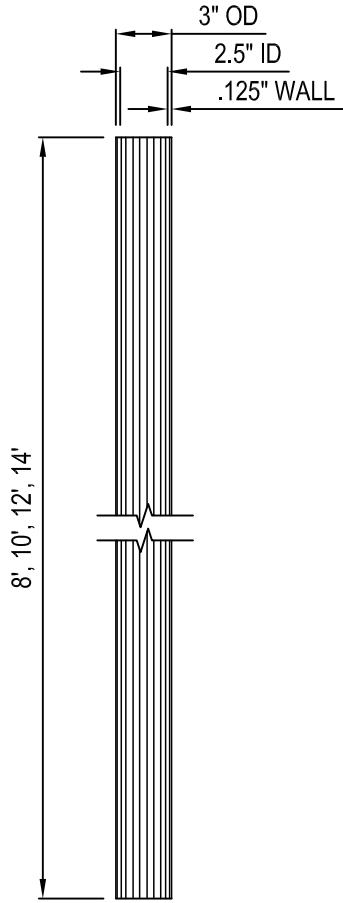

# BRANDON®

I N D U S T R I E S

1601 Wilmeth Road  
McKinney, Texas 75069  
Phone: 972.542.3000  
Toll Free: 800.247.1274  
brandonindustries.com

**3" OD FLUTED POLE**  
EXTRUDED ALUMINUM ALLOY 6005-T5

SELECT POLE SIZE

- SP3X8 3" x 8'
- SP3X10 3" x 10'
- SP3X12 3" x 12'
- SP3X14 3" x 14'

**3" OD SMOOTH POLE**  
EXTRUDED ALUMINUM ALLOY 6005-T5

SELECT POLE SIZE

- SPS3X8 3" x 8'
- SPS3X10 3" x 10'
- SPS3X12 3" x 12'
- SPS3X14 3" x 14'

**3" OD SQUARE POLE**  
EXTRUDED ALUMINUM ALLOY 6005-T5

SELECT POLE SIZE

- SPQ3X8 3" x 8'
- SPQ3X10 3" x 10'
- SPQ3X12 3" x 12'
- SPQ3X14 3" x 14'

## 3-INCH OD SIGN POLES

NOTES:  
DRAWING FOR INFORMATION ONLY, NOT INTENDED FOR CONSTRUCTION PURPOSES.

File Name: 3 INCH POLES