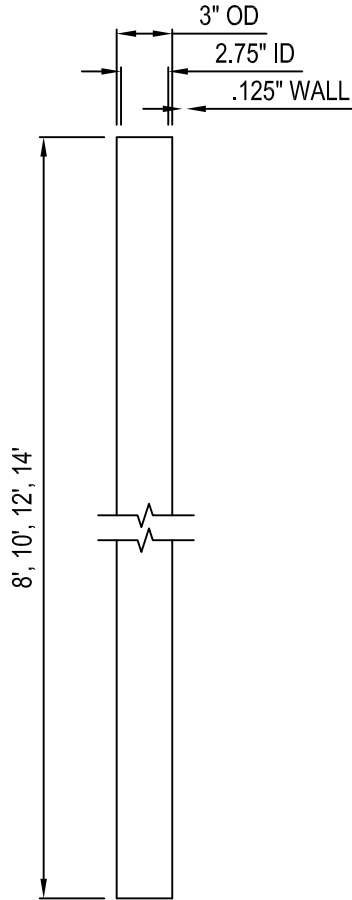

# BRANDON®

I N D U S T R I E S

1601 Wilmeth Road  
McKinney, Texas 75069  
Phone: 972.542.3000  
Toll Free: 800.247.1274  
brandonindustries.com

**3" OD FLUTED POLE**  
EXTRUDED ALUMINUM ALLOY 6005-T5

SELECT POLE SIZE

- SP3X8 3" x 8'
- SP3X10 3" x 10'
- SP3X12 3" x 12'
- SP3X14 3" x 14'

**3" OD SMOOTH POLE**  
EXTRUDED ALUMINUM ALLOY 6005-T5

SELECT POLE SIZE

- SPS3X8 3" x 8'
- SPS3X10 3" x 10'
- SPS3X12 3" x 12'
- SPS3X14 3" x 14'

**3" OD SQUARE POLE**  
EXTRUDED ALUMINUM ALLOY 6005-T5

SELECT POLE SIZE

- SPQ3X8 3" x 8'
- SPQ3X10 3" x 10'
- SPQ3X12 3" x 12'
- SPQ3X14 3" x 14'

## 3-INCH OD SIGN POLES

NOTES:  
DRAWING FOR INFORMATION ONLY, NOT INTENDED FOR CONSTRUCTION PURPOSES.

File Name: 3 INCH POLES