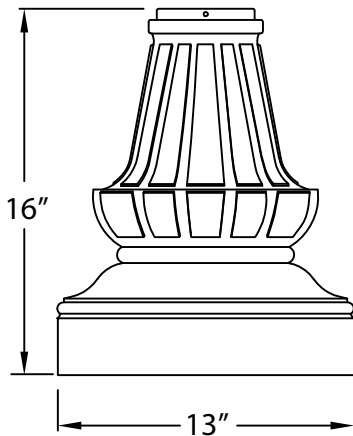

## BASES FOR 4" OD ROUND POLES

**SB-34**

SLIP-OVER BASE FOR 4" OD ROUND POLE  
CAST ALUMINUM ALLOY #356

**2PC4**

TWO-PIECE BASE FOR 4" OD ROUND POLE  
CAST ALUMINUM ALLOY #356

**SB-64**

TWO-PIECE BASE FOR 4" OD ROUND POLE  
CAST ALUMINUM ALLOY #356

**SB-94**

SLIP-OVER BASE FOR 4" OD ROUND POLE  
CAST ALUMINUM ALLOY #356

**SB-24**

SLIP-OVER BASE FOR 4" OD ROUND POLE  
CAST ALUMINUM ALLOY #356

NOTES:  
DRAWING FOR INFORMATION ONLY, NOT INTENDED FOR CONSTRUCTION PURPOSES.