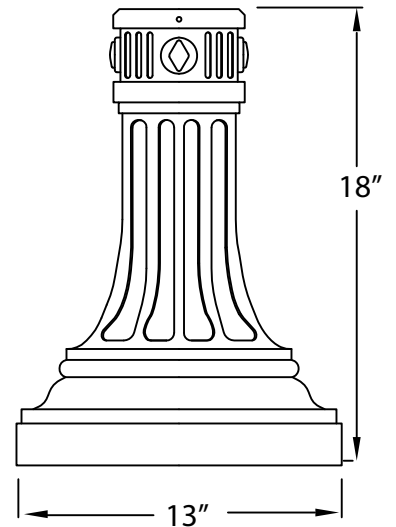

## BASES FOR 4" OD ROUND POLES

**SB-34**

SLIP-OVER BASE FOR 4" OD ROUND POLE  
CAST ALUMINUM ALLOY #356

**2PC4**

TWO-PIECE BASE FOR 4" OD ROUND POLE  
CAST ALUMINUM ALLOY #356

**SB-64**

TWO-PIECE BASE FOR 4" OD ROUND POLE  
CAST ALUMINUM ALLOY #356

**SB-94**

SLIP-OVER BASE FOR 4" OD ROUND POLE  
CAST ALUMINUM ALLOY #356

**SB-24**

SLIP-OVER BASE FOR 4" OD ROUND POLE  
CAST ALUMINUM ALLOY #356

NOTES:  
DRAWING FOR INFORMATION ONLY, NOT INTENDED FOR CONSTRUCTION PURPOSES.

File Name: 4 INCH BASES