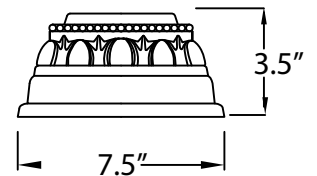

SB-24

SLIP-OVER BASE FOR 4" OD ROUND POLE
CAST ALUMINUM ALLOY #356

NOTES:
DRAWING FOR INFORMATION ONLY, NOT INTENDED FOR CONSTRUCTION PURPOSES.

File Name: 4 INCH BASES