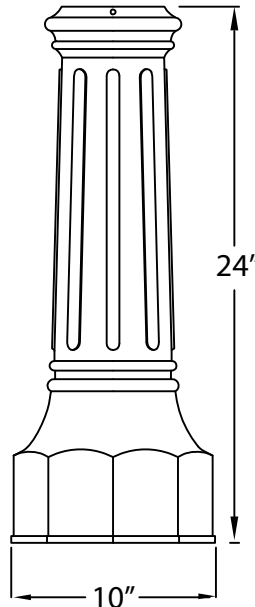

## BASES FOR 4" OD ROUND POLES

**SB-34**

SLIP-OVER BASE FOR 4" OD ROUND POLE  
CAST ALUMINUM ALLOY #356

**2PC4**

TWO-PIECE BASE FOR 4" OD ROUND POLE  
CAST ALUMINUM ALLOY #356

**SB-64**

TWO-PIECE BASE FOR 4" OD ROUND POLE  
CAST ALUMINUM ALLOY #356

**SB-94**

SLIP-OVER BASE FOR 4" OD ROUND POLE  
CAST ALUMINUM ALLOY #356

**SB-24**

SLIP-OVER BASE FOR 4" OD ROUND POLE  
CAST ALUMINUM ALLOY #356

NOTES:  
DRAWING FOR INFORMATION ONLY, NOT INTENDED FOR CONSTRUCTION PURPOSES.