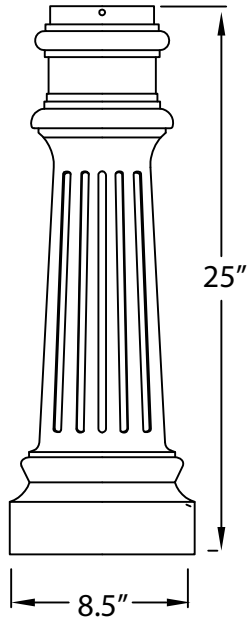

## BASES FOR 4" OD ROUND POLES

**SB-34**

SLIP-OVER BASE FOR 4" OD ROUND POLE  
CAST ALUMINUM ALLOY #356

**2PC4**

TWO-PIECE BASE FOR 4" OD ROUND POLE  
CAST ALUMINUM ALLOY #356

**SB-64**

TWO-PIECE BASE FOR 4" OD ROUND POLE  
CAST ALUMINUM ALLOY #356

**SB-94**

SLIP-OVER BASE FOR 4" OD ROUND POLE  
CAST ALUMINUM ALLOY #356

**SB-24**

SLIP-OVER BASE FOR 4" OD ROUND POLE  
CAST ALUMINUM ALLOY #356

NOTES:  
DRAWING FOR INFORMATION ONLY, NOT INTENDED FOR CONSTRUCTION PURPOSES.