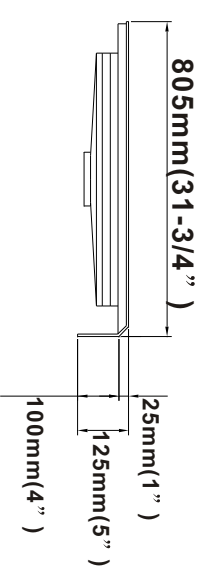

SHOWER BASE

Size Drawing

(WITH DRAIN COVER)
Size: 1520x805x125mm(59-3/4"x31-3/4"x5")

IMPORTANT:

1. Drawings are not to scale.
2. Measurement tolerance $\pm 1/4"$.
3. Reserving the right to change the product spec. without further notice.

SHOWER BASE

Size Drawing

(WITH DRAIN COVER)
Size: 1520x805x125mm (59-3/4"x31-3/4"x5")

IMPORTANT:

1. Drawings are not to scale.
2. Measurement tolerance $\pm 1/4"$.
3. Reserving the right to change the product spec. without further notice.