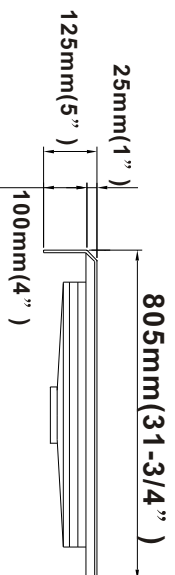

SHOWER BASE

Size Drawing

(WITH DRAIN COVER)
Size: 1520x805x125mm(59-3/4"x31-3/4"x5")

IMPORTANT:

1. Drawings are not to scale.
2. Measurement tolerance $\pm 1/4"$.
3. Reserving the right to change the product spec. without further notice.

SHOWER BASE

Size Drawing

(WITH DRAIN COVER)
Size: 1520x805x125mm (59-3/4"x31-3/4"x5")

IMPORTANT:

1. Drawings are not to scale.
2. Measurement tolerance $\pm 1/4"$.
3. Reserving the right to change the product spec. without further notice.