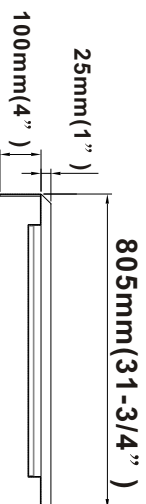

SHOWER BASE

Size Drawing

(WITH DRAIN COVER)
Size: 1520x805x125mm(59-3/4"x31-3/4"x5")

IMPORTANT:

1. Drawings are not to scale.
2. Measurement tolerance $\pm 1/4"$.
3. Reserving the right to change the product spec. without further notice.

SHOWER BASE

Size Drawing

(WITH DRAIN COVER)
Size: 1520x805x125mm (59-3/4"x31-3/4"x5")

IMPORTANT:

1. Drawings are not to scale.
2. Measurement tolerance $\pm 1/4"$.
3. Reserving the right to change the product spec. without further notice.