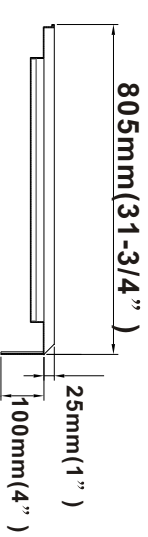

SHOWER BASE

Size Drawing

(WITH DRAIN COVER)
Size: 1520x805x125mm(59-3/4"x31-3/4"x5")

IMPORTANT:

1. Drawings are not to scale.
2. Measurement tolerance $\pm 1/4"$.
3. Reserving the right to change the product spec. without further notice.

SHOWER BASE

Size Drawing

(WITH DRAIN COVER)
Size: 1520x805x125mm (59-3/4"x31-3/4"x5")

IMPORTANT:

1. Drawings are not to scale.
2. Measurement tolerance $\pm 1/4"$.
3. Reserving the right to change the product spec. without further notice.