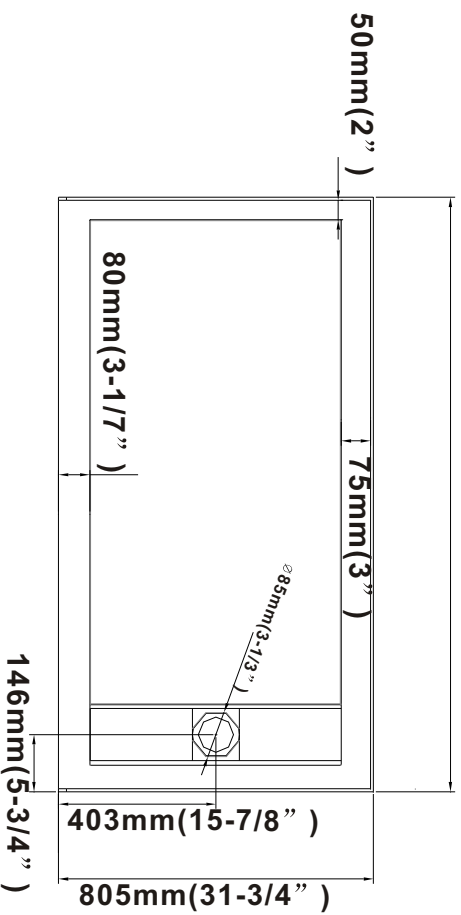

SHOWER BASE

Size Drawing

(WITH DRAIN COVER)
Size: 1520x805x125mm(59-3/4"x31-3/4"x5")

IMPORTANT:

1. Drawings are not to scale.
2. Measurement tolerance $\pm 1/4"$.
3. Reserving the right to change the product spec. without further notice.

SHOWER BASE

Size Drawing

(WITH DRAIN COVER)
Size: 1520x805x125mm (59-3/4"x31-3/4"x5")

IMPORTANT:

1. Drawings are not to scale.
2. Measurement tolerance $\pm 1/4"$.
3. Reserving the right to change the product spec. without further notice.