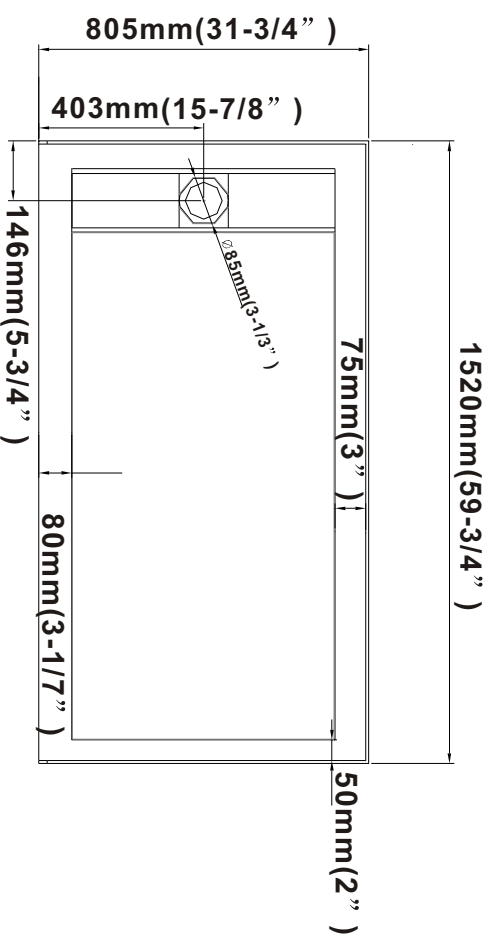

SHOWER BASE

Size Drawing

(WITH DRAIN COVER)
Size: 1520x805x125mm(59-3/4"x31-3/4"x5")

IMPORTANT:

1. Drawings are not to scale.
2. Measurement tolerance $\pm 1/4"$.
3. Reserving the right to change the product spec. without further notice.

SHOWER BASE

Size Drawing

(WITH DRAIN COVER)
Size: 1520x805x125mm (59-3/4"x31-3/4"x5")

IMPORTANT:

1. Drawings are not to scale.
2. Measurement tolerance $\pm 1/4"$.
3. Reserving the right to change the product spec. without further notice.