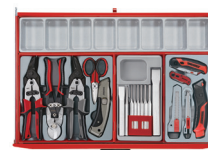

Tool Kits Stacks

TT
SERIES

MONSTER™

53" PRO MONSTER TT TOOL KIT 1185 PIECES

- A complete tool kit covering the requirements of most users
- All the tools are laid out in individual tool trays using the TengTools Get Organised system
- Easy to see if any tools have been mislaid or lost helping to prevent leaving them with the work piece
- Supplied in the TengTools double width TC810N 10 drawer top box and the TCW809N 9 drawer 53" wide roller cabinet

- 19 Drawer**
- 53" Wide Cabinet**
- Heavy Gauge Steel**
- 5-Step Rust Protection**
- 6" Castor Wheels with Brakes**
- 3 Step Ball Bearing Slides**
- 1185 Pieces**
- 318.5 kg**
- Comfort Grip Handle**
- Combination Lock**

Drawer 1/10

Drawer 2/10

Drawer 3/10

Drawer 4/10

Drawer 5/10

Drawer 6/10

Drawer 7/10

Drawer 8/10

Drawer 9/10

Drawer 10/10

Drawer 1/9

Drawer 2/9

Drawer 3/9

Drawer 4/9

Drawer 5/9

Drawer 6/9