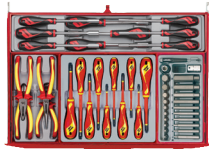

Drawer 9/10

Drawer 2/9