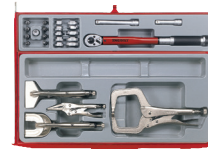

Tool Kits Stacks

TT
SERIES

MONSTER™

53" PRO MONSTER TT TOOL KIT 1185 PIECES

- A complete tool kit covering the requirements of most users
- All the tools are laid out in individual tool trays using the TengTools Get Organised system
- Easy to see if any tools have been mislaid or lost helping to prevent leaving them with the work piece
- Supplied in the TengTools double width TC810N 10 drawer top box and the TCW809N 9 drawer 53" wide roller cabinet

- **19 Drawer**
- **53" Wide Cabinet**
- **Heavy Gauge Steel**
- **5-Step Rust Protection**
- **6" Castor Wheels with Brakes**
- **3 Step Ball Bearing Slides**
- **1185 Pieces**
- **318.5 kg**
- **Comfort Grip Handle**
- **Combination Lock**

Drawer 5/9