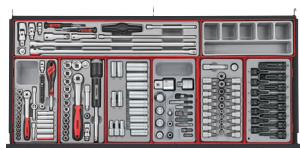

Tool Kits Work Station

TT
SERIES

1004 PIECE 8 DRAWER TOOL KIT BLACK

- 1004 piece Work Station tool kit
- A complete tool kit covering the requirements of most types of user
- All the tools are laid out in individual tool trays using the TengTools Get Organised system
- Easy to see if any tools have been mislaid or lost helping to prevent leaving them with the work piece
- Supplied in the Black TengTools extra wide TCW208NBK1 8 drawer 37" (950mm) wide roller cabinet finished in a high gloss black
- Work Top, Vice + vice shelf, magnetic bits tray and paper holder are included

- 8 Drawer**
- 37" Wide Cabinet**
- Heavy Gauge Steel**
- 5-Step Rust Protection**
- 5" Castor Wheels with Brakes**
- 3 Step Ball Bearing Slides**
- Comfort Grip Handle**
- Combination Lock**

1004
Pieces 138 kg