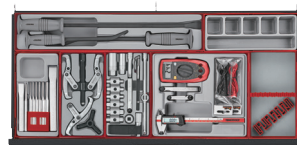

- 8 Drawer**
- 37" Wide Cabinet**
- Heavy Gauge Steel**
- 5-Step Rust Protection**
- 5" Castor Wheels with Brakes**
- 3 Step Ball Bearing Slides**
- Comfort Grip Handle**
- Combination Lock**

1004
Pieces 138 kg

Drawer 1/8

Drawer 2/8

Drawer 3/8

Drawer 4/8

Drawer 5/8

Drawer 6/8

Drawer 7/8

Drawer 8/8