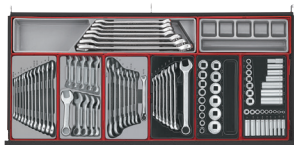

Tool Kits Work Station

TT
SERIES

1004 PIECE 8 DRAWER TOOL KIT BLACK

- 1004 piece Work Station tool kit
- A complete tool kit covering the requirements of most types of user
- All the tools are laid out in individual tool trays using the TengTools Get Organised system
- Easy to see if any tools have been mislaid or lost helping to prevent leaving them with the work piece
- Supplied in the Black TengTools extra wide TCW208NBK1 8 drawer 37" (950mm) wide roller cabinet finished in a high gloss black
- Work Top, Vice + vice shelf, magnetic bits tray and paper holder are included

- 8 Drawer**
- 37" Wide Cabinet**
- Heavy Gauge Steel**
- 5-Step Rust Protection**
- 5" Castor Wheels with Brakes**
- 3 Step Ball Bearing Slides**
- Comfort Grip Handle**
- Combination Lock**

1004
Pieces 138 kg

Drawer 1/8

Drawer 2/8

Drawer 3/8

Drawer 4/8

Drawer 5/8

Drawer 6/8

Drawer 7/8

Drawer 8/8