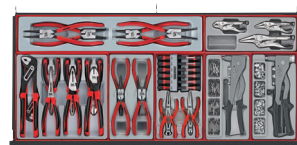

Drawer 1/8

Drawer 2/8

Drawer 3/8

Drawer 4/8

Drawer 5/8

Drawer 6/8

Drawer 7/8

Drawer 8/8

Drawer	Item ID	Description
Storage	580	Magnetic Bits Tray
	TC-TB03	Work Top
	TCATV	Side Shelf for Vice
	TCAV4	4" Work Bench Vice
	TCA01	Paper Roll Holder
	TCW208NBK1	Tool Box Roller Cabinet 37in 8 Drawer
1/8	TTZ01	Storage Tray TTX2 6 Compartments
1/8	TTXEXT13	Extension Bars Set TTX4 13 Pieces
1/8	TT1435	1/4" Socket Set 6 pt TT1 35 Pieces
1/8	TT3819	3/8" Socket Set 6 pt TT1 19 Pieces
1/8	TTADP17	Socket Adaptor Set TT1 17 Pieces
1/8	TTTX30	3/8" TX Bit Socket Set TT1 30 Pieces
1/8	TT3816	3/8" Socket Set 6 pt TT1 16 Pieces
1/8	TT9015HX	3/8" & 1/2" Hex Impact Skt Set DIN TT1 15 Pieces
2/8	TTZ01	Storage Tray TTX2 6 Compartments
2/8	TTX1292	1/2" Torque Wrench 40-210 Nm TTX4
2/8	TT1205	1/2" Ratchet & Accessories Set TT1 5 Pieces
2/8	TT1217-6	1/2" Socket Set 6 pt TT1 17 Pieces
2/8	TT9116N	1/2" Impact Socket Set ANSI TT1 16 Pieces
2/8	TTHEX16	1/2" Hex Bit Socket Set TT1 16 Pieces
2/8	TT1211	1/2" Socket Set 12 pt TT1 11 Pieces
2/8	TTID20	1/2" Impact Driver Set TT1 20 Pieces
3/8	TTZ01	Storage Tray TTX2 6 Compartments
3/8	TTX918N	Screwdriver Set Flat & PH TTX4 8 Pieces
3/8	TTTX7	T-Handle TX/TPX Key Set TT1 7 Pieces
3/8	TTHEX7	T-Handle Ball Point Hex Key Set TT1 7 Pieces
3/8	TT917TXN	Screwdriver Set TX & TPX TT1 7 Pieces
3/8	TTB553	Impact Bit Set TT1 53 Pieces
3/8	TTMDR84	Ratcheting Bits Driver Set TT1 84 Pieces
3/8	TTHT28	Ball Point Hex & TX Key Set TT1 28 Pieces
4/8	TTZ01	Storage Tray TTX2 6 Compartments
4/8	TTX2032	Combination Spanner Set TTX4 7 Pieces
4/8	TT1236	Combination Spanner Set TT1 12 Pieces
4/8	TT6010M	Stubby Combination Spanner Set TT1 10 Pieces
4/8	TT6508R	Ratcheting Spanner Set R TT1 8 Pieces
4/8	TT3592	Combination Spanner Set AF TT1 8 Pieces
4/8	TT1215AF	1/2" Socket Set 12 pt AF TT1 15 Pieces
4/8	TTAF32	1/4" & 3/8" Socket Set AF 6 pt TT1 32 Pieces