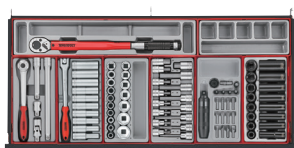

Tool Kits Work Station

TT
SERIES

1004 PIECE 8 DRAWER TOOL KIT BLACK

- 1004 piece Work Station tool kit
- A complete tool kit covering the requirements of most types of user
- All the tools are laid out in individual tool trays using the TengTools Get Organised system
- Easy to see if any tools have been mislaid or lost helping to prevent leaving them with the work piece
- Supplied in the Black TengTools extra wide TCW208NBK1 8 drawer 37" (950mm) wide roller cabinet finished in a high gloss black
- Work Top, Vice + vice shelf, magnetic bits tray and paper holder are included

- **8 Drawer**
- **37" Wide Cabinet**
- **Heavy Gauge Steel**
- **5-Step Rust Protection**
- **5" Castor Wheels with Brakes**
- **3 Step Ball Bearing Slides**
- **Comfort Grip Handle**
- **Combination Lock**

1004
Pieces 138 kg

Drawer 2/8