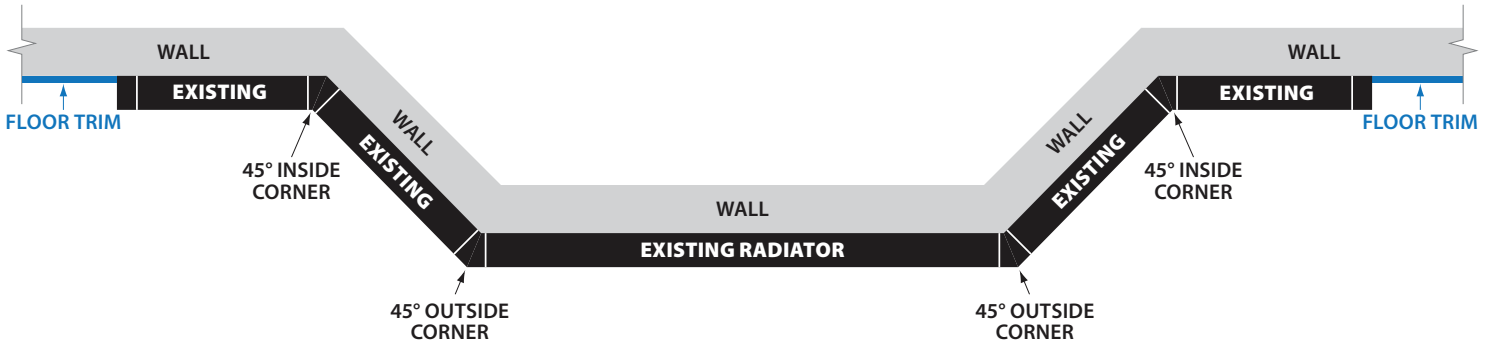

45° ANGLE COVERS

ALL RADIATOR COVERS WITH 45° ANGLES,
INCLUDING BAY & BOW WINDOWS,

SHOULD BE ORDERED LONG AND CUT ON SITE.

DUE TO VARIANCES IN ANGLES DURING CONSTRUCTION
ACCURACY IS NECESSARY FOR PROPER FITMENT.