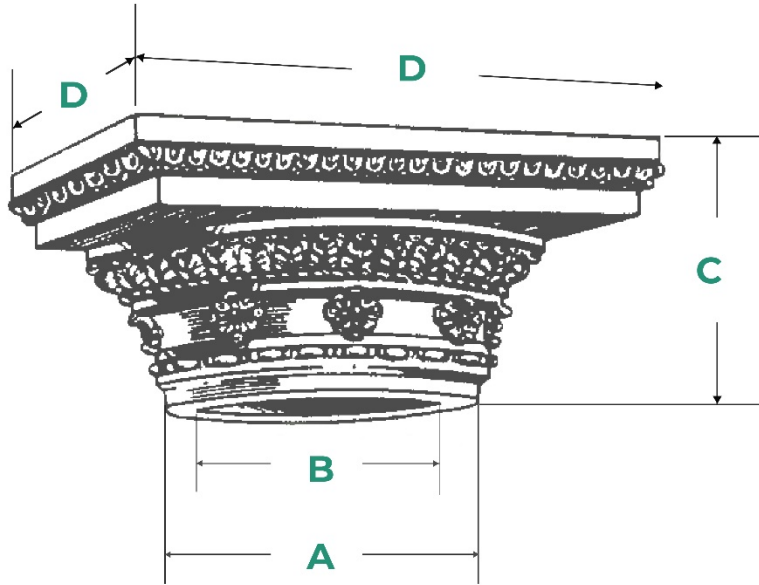

DECORATIVE ROMAN DORIC RENAISSANCE CAPITAL

OUTSIDE DIAMETER	INSIDE DIAMETER	OVERALL HEIGHT	ABACUS WIDTH
A	B	C	D
5"	3-1/2"	4"	8-3/4"
6"	4-1/2"	4-1/2"	10-1/2"
7-1/4"	6"	6"	13-1/8"
8-1/4"	6-3/4"	6"	14-1/4"
9-3/4"	8"	7"	16-1/4"
11-1/2"	10"	8-1/2"	17-3/4"
12"	10-1/4"	9"	21"
14"	12"	10-1/2"	24"
16-1/4"	14-1/2"	12-1/2"	28"