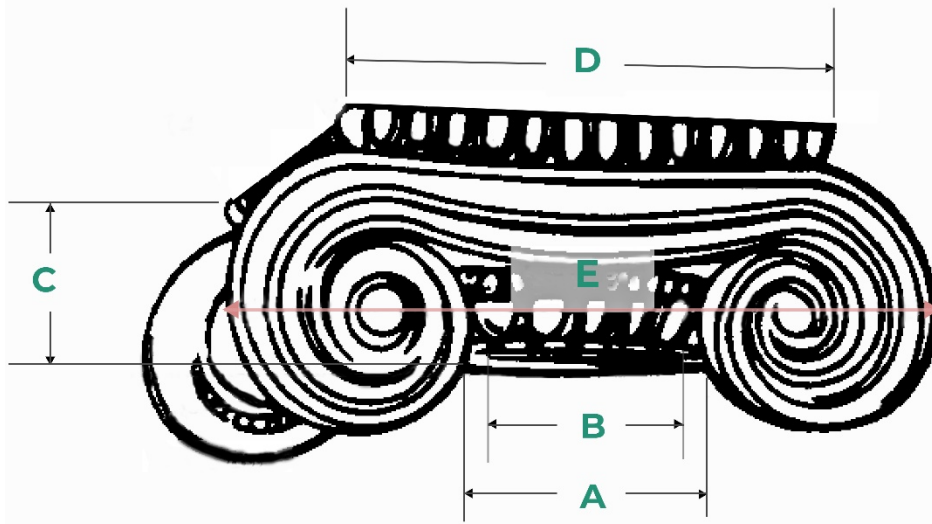

## GREEK ERECHTHEUM CAPITAL

OUTSIDE DIAMETER	INSIDE DIAMETER	OVERALL HEIGHT	ABACUS WIDTH	SCROLL TO SCROLL
A	B	C	D	E
5"	3-1/2"	3-1/4"	6-3/4"	8-1/2"
6-1/4"	4-1/2"	3-3/4"	7-3/4"	11-3/4"
8"	6-1/2"	5-1/4"	10-1/2"	15"
9"	7"	5-1/2"	12"	17-1/2"
9-1/2"	7-1/2"	6"	12"	17-1/4"
10"	8-1/4"	6-1/4"	14-1/2"	21"
11-1/2"	9"	6-3/4"	15"	20-1/2"
12-3/4"	10-1/2"	7"	15"	21"
14-1/2"	12-1/2"	9"	17-1/2"	26"
15-1/4"	13-1/4"	10-1/4"	22"	29"
16-1/2"	14"	10"	22-1/2"	29"
18"	15"	11"	26"	36-1/4"
20-1/2"	18"	13"	30-1/2"	43"
22"	20"	13"	32-1/2"	43"
25"	22"	15"	31"	45-1/2"