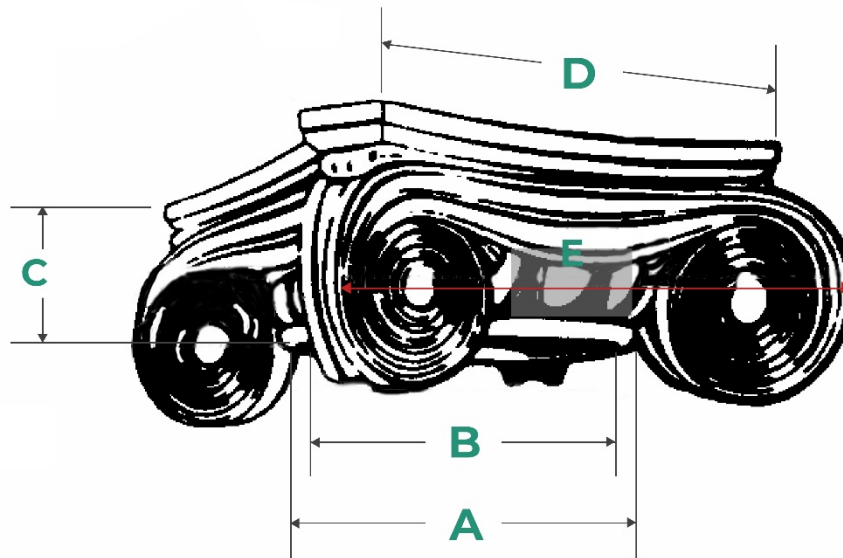

GREEK ANGULAR IONIC CAPITAL

OUTSIDE DIAMETER	INSIDE DIAMETER	OVERALL HEIGHT	ABACUS WIDTH	SCROLL TO SCROLL
A	B	C	D	E
4-1/2"	3-1/4"	2-3/4"	7-1/2"	6-3/4"
6-1/4"	5"	3-5/8"	9-1/4"	9"
6-1/2"	5-1/2"	3-3/4"	9-1/2"	9"
8-1/2"	7"	5-1/8"	14-1/4"	13-3/4"
8-3/4"	7-1/4"	5-3/8"	14-1/2"	13-1/4"
10-1/2"	9"	6"	17-1/4"	17"
12-1/2"	11"	7-1/4"	20-3/4"	19-1/4"
14-1/2"	13-1/4"	8-3/8"	20-1/2"	19-1/2"
16"	14-1/2"	9-3/4"	24-1/4"	19-3/4"
18"	15-1/2"	11"	29-3/4"	28"
20-5/8"	18-1/2"	12-3/4"	35"	34-1/2"