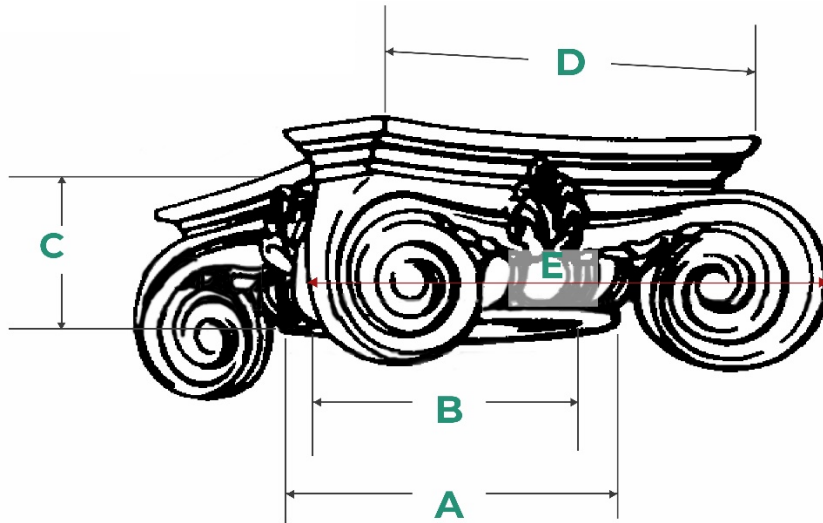

EMPIRE CAPITAL

OUTSIDE DIAMETER	INSIDE DIAMETER	OVERALL HEIGHT	ABACUS WIDTH	SCROLL TO SCROLL
A	B	C	D	E
4"	2-1/2"	2-1/2"	7-1/2"	6-3/4"
5"	3-1/2"	3-1/8"	9"	8-3/4"
6"	4-1/2"	3-3/4"	10"	9"
6-1/2"	4-1/2"	3-3/4"	10"	9"
8-1/2"	6"	5-1/4"	13-1/2"	12-1/4"
9"	7"	5-1/2"	16"	13-1/2"
10-1/4"	8"	6-1/4"	18"	17"
11"	9"	6-3/4"	18"	17"
12-1/2"	10"	7-1/4"	20-1/2"	19-1/2"
14"	11"	8-3/4"	23"	19-1/2"
16-1/2"	14-1/2"	10"	32"	26-1/4"
18"	15"	11-1/4"	34"	28"
20-1/2"	17-1/2"	12-3/4"	35-1/2"	35"
22-1/2"	19"	13"	37"	35"