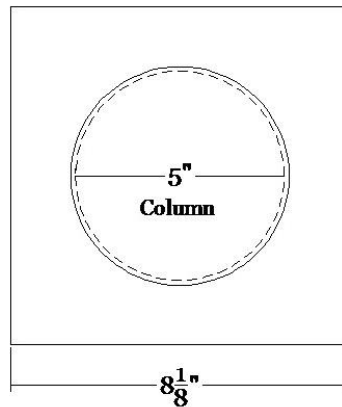

# BROCKWELL INCORPORATED

www.COLUMNSDIRECT.com

P.O. BOX 1283 ▪ MADISON, TN 37116 ▪ PHONE: 980-282-8383 ▪ E-MAIL: sales@columnsdirect.com

Shape: A | Full Round

**PLEASE NOTE:** A small reveal where the capital meets the column shaft is created with all of our plaster & column capitals. This reveal increases proportionally with the size of the capital.

<b>Quantity:</b>	<b>Customer:</b>
<b>Product Name:</b> Gothic Notre Dame Round Capital	<b>Approved:</b>
<b>Part #:</b> CAP-GND-05-PLAS-A-2	<b>Load-Bearing:</b> No
<b>Material:</b> Plaster	Approximate Lead Time ____ Week(s) After Approved Shop Drawings
<b>Dimensions:</b> (Diam) 5" x (H) 6-3/8" x (Abac) 8-1/8"	* This product is Made to Order