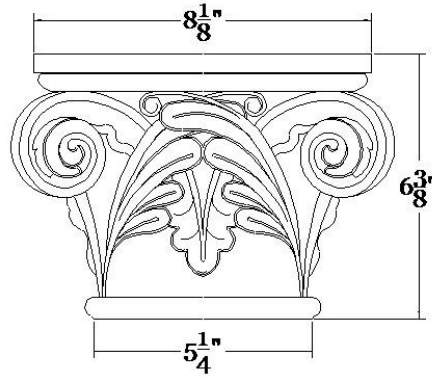

# BROCKWELL INCORPORATED

www.COLUMNSDIRECT.com

P.O. BOX 1283 ▪ MADISON, TN 37116 ▪ PHONE: 980-282-8383 ▪ E-MAIL: sales@columnsdirect.com

Shape: A | Full Round

**PLEASE NOTE:** A small reveal where the capital meets the column shaft is created with all of our plaster & column capitals. This reveal increases proportionally with the size of the capital.

<b>Quantity:</b>	<b>Customer:</b>
<b>Product Name:</b> Gothic Notre Dame Round Capital	<b>Approved:</b>
<b>Part #:</b> CAP-GND-05-PLAS-A-2	<b>Load-Bearing:</b> No
<b>Material:</b> Plaster	Approximate Lead Time ____ Week(s) After Approved Shop Drawings
<b>Dimensions:</b> (Diam) 5" x (H) 6-3/8" x (Abac) 8-1/8"	* This product is Made to Order