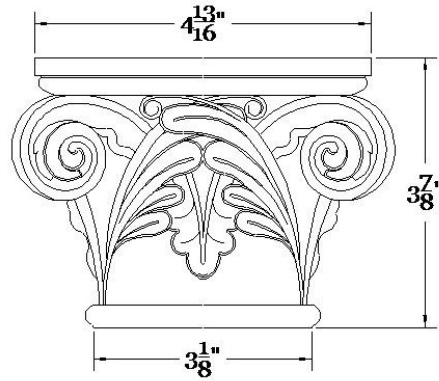

BROCKWELL INCORPORATED

www.COLUMNSDIRECT.com

P.O. BOX 1283 ▪ MADISON, TN 37116 ▪ PHONE: 980-282-8383 ▪ E-MAIL: sales@columnsdirect.com

Shape: A | Full Round

PLEASE NOTE: A small reveal where the capital meets the column shaft is created with all of our plaster & column capitals. This reveal increases proportionally with the size of the capital.

Quantity:	Customer:
Product Name: Gothic Notre Dame Round Capital	Approved:
Part #: CAP-GND-03-PLAS-A-2	Load-Bearing: No
Material: Plaster	Approximate Lead Time ____ Week(s) After Approved Shop Drawings
Dimensions: (Diam) 3" x (H) 3-7/8" x (Abac) 4-13/16"	* This product is Made to Order
CLIENT SIGNATURE:	DATE: