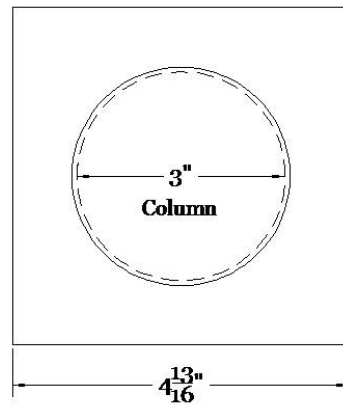

BROCKWELL INCORPORATED

www.COLUMNSDIRECT.com

P.O. BOX 1283 ▪ MADISON, TN 37116 ▪ PHONE: 980-282-8383 ▪ E-MAIL: sales@columnsdirect.com

Shape: A | Full Round

PLEASE NOTE: A small reveal where the capital meets the column shaft is created with all of our plaster & column capitals. This reveal increases proportionally with the size of the capital.

Quantity:	Customer:
Product Name: Gothic Notre Dame Round Capital	Approved:
Part #: CAP-GND-03-PLAS-A-2	Load-Bearing: No
Material: Plaster	Approximate Lead Time ____ Week(s) After Approved Shop Drawings
Dimensions: (Diam) 3" x (H) 3-7/8" x (Abac) 4-13/16"	* This product is Made to Order
CLIENT SIGNATURE:	DATE: