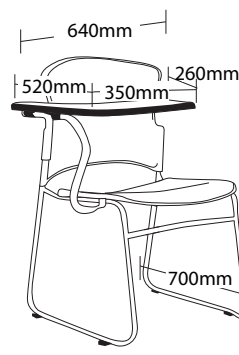

FOC-1TR

FOC-1TL

FOC-TRL

FOC-1A

FOC-1

FOCUS FEATURES

- Multi purpose stackable client chair
- Sled chrome base
- Suitable for indoor only
- Linkable except with tablet arms or arms
- BIFMA drop tested
- Fully welded frame
- Stackable except with tablet arms
- Fully strengthened plastic back shell
- Optional upholstered seat or back
- Optional left / right hand tablet arms
- Available in beam seating
- Optional trolley, easy to move when stacked
- 3 Year warranty
- Weight limit is 120kg

FOC-1

FOC-1A

FOC-1TR

FOCUS FEATURES

- Multi purpose stackable client chair
- Sled chrome base
- Suitable for indoor only
- Linkable except with tablet arms or arms
- BIFMA drop tested
- Fully welded frame
- Stackable except with tablet arms
- Fully strengthened plastic back shell
- Optional upholstered seat or back
- Optional left / right hand tablet arms
- Available in beam seating
- Optional trolley, easy to move when stacked
- 3 Year warranty
- Weight limit is 120kg