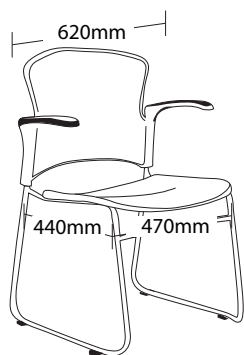

FOC-1TR

FOC-1TL

FOC-TRL

FOC-1A

FOC-1

FOCUS FEATURES

- Multi purpose stackable client chair
- Sled chrome base
- Suitable for indoor only
- Linkable except with tablet arms or arms
- BIFMA drop tested
- Fully welded frame
- Stackable except with tablet arms
- Fully strengthened plastic back shell
- Optional upholstered seat or back
- Optional left / right hand tablet arms
- Available in beam seating
- Optional trolley, easy to move when stacked
- 3 Year warranty
- Weight limit is 120kg

FOC-1TR

FOC-TRL

FOC-1A

FOC-1

FOC-1U

FOC-1UA

FOC-1UTL

FOC-1UTR

FOC-1

FOC-1A

FOC-1TR

FOCUS FEATURES

- Multi purpose stackable client chair
- Sled chrome base
- Suitable for indoor only
- Linkable except with tablet arms or arms
- BIFMA drop tested
- Fully welded frame
- Stackable except with tablet arms
- Fully strengthened plastic back shell
- Optional upholstered seat or back
- Optional left / right hand tablet arms
- Available in beam seating
- Optional trolley, easy to move when stacked
- 3 Year warranty
- Weight limit is 120kg