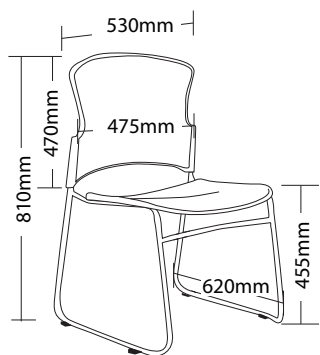

FOC-1TR

FOC-1TL

FOC-TRL

FOC-1A

FOC-1

FOCUS FEATURES

- Multi purpose stackable client chair
- Sled chrome base
- Suitable for indoor only
- Linkable except with tablet arms or arms
- BIFMA drop tested
- Fully welded frame
- Stackable except with tablet arms
- Fully strengthened plastic back shell
- Optional upholstered seat or back
- Optional left / right hand tablet arms
- Available in beam seating
- Optional trolley, easy to move when stacked
- 3 Year warranty
- Weight limit is 120kg

FOC-1

FOC-1A

FOC-1TR

FOCUS FEATURES

- Multi purpose stackable client chair
- Sled chrome base
- Suitable for indoor only
- Linkable except with tablet arms or arms
- BIFMA drop tested
- Fully welded frame
- Stackable except with tablet arms
- Fully strengthened plastic back shell
- Optional upholstered seat or back
- Optional left / right hand tablet arms
- Available in beam seating
- Optional trolley, easy to move when stacked
- 3 Year warranty
- Weight limit is 120kg