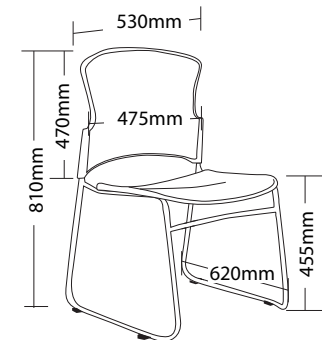

FOCUS FEATURES

- Multi purpose stackable client chair
- Sled chrome base
- Suitable for indoor only
- Linkable except with tablet arms or arms
- BIFMA drop tested
- Fully welded frame
- Stackable except with tablet arms
- Fully strengthened plastic back shell
- Optional upholstered seat or back
- Optional left / right hand tablet arms
- Available in beam seating
- Optional trolley, easy to move when stacked
- 3 Year warranty
- Weight limit is 120kg

FOC-1