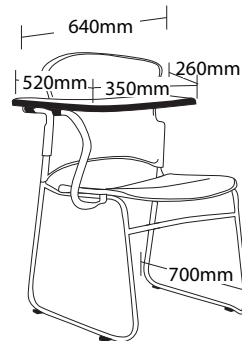

FOC-1TR

FOC-1TL

FOC-TRL

FOC-1A

FOC-1

FOCUS FEATURES

- Multi purpose stackable client chair
- Sled chrome base
- Suitable for indoor only
- Linkable except with tablet arms or arms
- BIFMA drop tested
- Fully welded frame
- Stackable except with tablet arms
- Fully strengthened plastic back shell
- Optional upholstered seat or back
- Optional left / right hand tablet arms
- Available in beam seating
- Optional trolley, easy to move when stacked
- 3 Year warranty
- Weight limit is 120kg

FOC-1

FOC-1A

FOC-1TR

FOCUS FEATURES

- Multi purpose stackable client chair
- Sled chrome base
- Suitable for indoor only
- Linkable except with tablet arms or arms
- BIFMA drop tested
- Fully welded frame
- Stackable except with tablet arms
- Fully strengthened plastic back shell
- Optional upholstered seat or back
- Optional left / right hand tablet arms
- Available in beam seating
- Optional trolley, easy to move when stacked
- 3 Year warranty
- Weight limit is 120kg