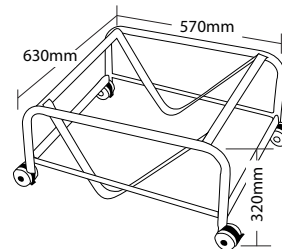

FOCUS FEATURES

- Multi purpose stackable client chair
- Sled chrome base
- Suitable for indoor only
- Linkable except with tablet arms or arms
- BIFMA drop tested
- Fully welded frame
- Stackable except with tablet arms
- Fully strengthened plastic back shell
- Optional upholstered seat or back
- Optional left / right hand tablet arms
- Available in beam seating
- Optional trolley, easy to move when stacked
- 3 Year warranty
- Weight limit is 120kg

FOC-TRL