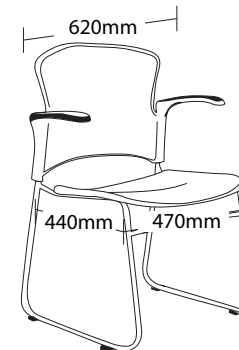

FOCUS FEATURES

- Multi purpose stackable client chair
- Sled chrome base
- Suitable for indoor only
- Linkable except with tablet arms or arms
- BIFMA drop tested
- Fully welded frame
- Stackable except with tablet arms
- Fully strengthened plastic back shell
- Optional upholstered seat or back
- Optional left / right hand tablet arms
- Available in beam seating
- Optional trolley, easy to move when stacked
- 3 Year warranty
- Weight limit is 120kg

FOC-1A