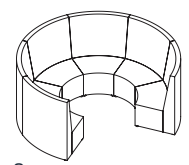

Flix Tall

| Code | Description | External (mm) | | | Seat (mm) | | Meterage |
|----------------|--------------------------------------|---------------|-----------|-------|-----------|-------|----------|
| | | Height | Width | Depth | Height | Depth | |
| FLIXTBCNR | Flix Corner Seater Tall Back | 1200 | 710 | 710 | 450 | 500 | 5.3 |
| FLIXTB1S | Flix 1 Seater Tall Back | 1200 | 600 | 710 | 450 | 500 | 4.2 |
| FLIXTB2S | Flix 2 Seater Tall Back | 1200 | 1200 | 710 | 450 | 500 | 5.6 |
| FLIXTB2.5S | Flix 2.5 Seater Tall Back | 1200 | 1500 | 710 | 450 | 500 | 6.4 |
| FLIXTB3S | Flix 3 Seater Tall Back | 1200 | 1800 | 710 | 450 | 500 | 7.4 |
| FLIXTB4S | Flix 4 Seater Tall Back | 1200 | 2400 | 710 | 450 | 500 | 8.6 |
| FLIXTB45DEGCOB | Flix 1 Seater Curved OUTER Tall Back | 1200 | 1045/500 | 710 | 450 | 500 | 4.7 |
| FLIXTB45DEGCIB | Flix 1 Seater Curved INNER Tall Back | 1200 | 1045/500 | 710 | 450 | 500 | 3.8 |
| FLIXTBARM | Flix Arm (Single) to Suit 1200 High | 1200 | 90 | 710 | 450 | n/a | 1.6 |
| FLIXOTTO7160 | Flix Ottoman | 450 | 600 | 710 | 450 | 710 | 2.5 |
| FLIXOTTO45DEGC | Flix Ottoman 45 Degree Curved | 450 | 1080/530 | 710 | 450 | 710 | 3.2 |
| FLIXOTTO90DEGC | Flix Ottoman 90 Degree Curved | 450 | 2010/1000 | 710 | 450 | 710 | 4.9 |

Flix Tall Range

Fabric A Fabric B

Corner Seater Tall Back
FLIXTBCNR

1 Seater Tall Back
FLIXTB1S

2 Seater Tall Back
FLIXTB2S

2.5 Seater Tall Back
FLIXTB2.5S

3 Seater Tall Back
FLIXTB3S

4 Seater Tall Back
FLIXTB4S

1 Seater Curved OUTER Tall Back
FLIXTB45DEGCOB

1 Seater Curved INNER Tall Back
FLIXTB45DEGCIB

Arm (Single) to Suit 1200 High
FLIXTBARM

Ottoman
FLIXOTTO7160

Flix Ottoman 45 Degree Curved
FLIXOTTO45DEGC

Flix Ottoman 90 Degree Curved
FLIXOTTO90DEGC

Configuration Options

1.

2.

3.

4.

5.

6.

7.