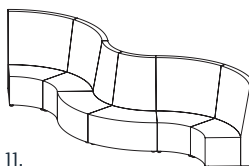

Flix Tall Range

Fabric A   Fabric B

Configuration Options

1.

2.

3.

4.

5.

6.

7.

8

9.

10.

11.