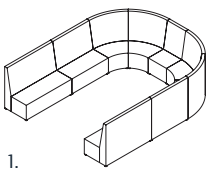

Configuration Options

1.