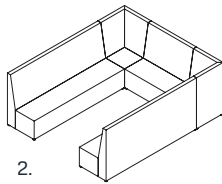

Flix Tall Range

Fabric A   Fabric B

Configuration Options

1.

2.

3.

4.

5.

6.

7.

8

9.

10.

11.