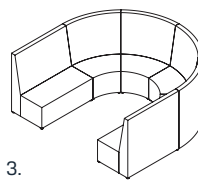

Flix Tall

| Code | Description | External (mm) | | | Seat (mm) | | Meterage |
|----------------|--------------------------------------|---------------|-----------|-------|-----------|-------|----------|
| | | Height | Width | Depth | Height | Depth | |
| FLIXTBCNR | Flix Corner Seater Tall Back | 1200 | 710 | 710 | 450 | 500 | 5.3 |
| FLIXTB1S | Flix 1 Seater Tall Back | 1200 | 600 | 710 | 450 | 500 | 4.2 |
| FLIXTB2S | Flix 2 Seater Tall Back | 1200 | 1200 | 710 | 450 | 500 | 5.6 |
| FLIXTB2.5S | Flix 2.5 Seater Tall Back | 1200 | 1500 | 710 | 450 | 500 | 6.4 |
| FLIXTB3S | Flix 3 Seater Tall Back | 1200 | 1800 | 710 | 450 | 500 | 7.4 |
| FLIXTB4S | Flix 4 Seater Tall Back | 1200 | 2400 | 710 | 450 | 500 | 8.6 |
| FLIXTB45DEGCOB | Flix 1 Seater Curved OUTER Tall Back | 1200 | 1045/500 | 710 | 450 | 500 | 4.7 |
| FLIXTB45DEGCIB | Flix 1 Seater Curved INNER Tall Back | 1200 | 1045/500 | 710 | 450 | 500 | 3.8 |
| FLIXTBARM | Flix Arm (Single) to Suit 1200 High | 1200 | 90 | 710 | 450 | n/a | 1.6 |
| FLIXOTTO7160 | Flix Ottoman | 450 | 600 | 710 | 450 | 710 | 2.5 |
| FLIXOTTO45DEGC | Flix Ottoman 45 Degree Curved | 450 | 1080/530 | 710 | 450 | 710 | 3.2 |
| FLIXOTTO90DEGC | Flix Ottoman 90 Degree Curved | 450 | 2010/1000 | 710 | 450 | 710 | 4.9 |

Flix Tall Range

Fabric A Fabric B

Corner Seater Tall Back
FLIXTBCNR

1 Seater Tall Back
FLIXTB1S

2 Seater Tall Back
FLIXTB2S

2.5 Seater Tall Back
FLIXTB2.5S

3 Seater Tall Back
FLIXTB3S

4 Seater Tall Back
FLIXTB4S

1 Seater Curved OUTER Tall Back
FLIXTB45DEGCOB

1 Seater Curved INNER Tall Back
FLIXTB45DEGCIB

Arm (Single) to Suit 1200 High
FLIXTBARM

Ottoman
FLIXOTTO7160

Flix Ottoman 45 Degree Curved
FLIXOTTO45DEGC

Flix Ottoman 90 Degree Curved
FLIXOTTO90DEGC

Configuration Options

1.

2.

3.

4.

5.

6.

7.