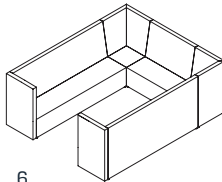

Flix Tall

| Code | Description | External (mm) | | | Seat (mm) | | Meterage |
|----------------|--------------------------------------|---------------|-----------|-------|-----------|-------|----------|
| | | Height | Width | Depth | Height | Depth | |
| FLIXTBCNR | Flix Corner Seater Tall Back | 1200 | 710 | 710 | 450 | 500 | 5.3 |
| FLIXTB1S | Flix 1 Seater Tall Back | 1200 | 600 | 710 | 450 | 500 | 4.2 |
| FLIXTB2S | Flix 2 Seater Tall Back | 1200 | 1200 | 710 | 450 | 500 | 5.6 |
| FLIXTB2.5S | Flix 2.5 Seater Tall Back | 1200 | 1500 | 710 | 450 | 500 | 6.4 |
| FLIXTB3S | Flix 3 Seater Tall Back | 1200 | 1800 | 710 | 450 | 500 | 7.4 |
| FLIXTB4S | Flix 4 Seater Tall Back | 1200 | 2400 | 710 | 450 | 500 | 8.6 |
| FLIXTB45DEGCOB | Flix 1 Seater Curved OUTER Tall Back | 1200 | 1045/500 | 710 | 450 | 500 | 4.7 |
| FLIXTB45DEGCIB | Flix 1 Seater Curved INNER Tall Back | 1200 | 1045/500 | 710 | 450 | 500 | 3.8 |
| FLIXTBARM | Flix Arm (Single) to Suit 1200 High | 1200 | 90 | 710 | 450 | n/a | 1.6 |
| FLIXOTTO7160 | Flix Ottoman | 450 | 600 | 710 | 450 | 710 | 2.5 |
| FLIXOTTO45DEGC | Flix Ottoman 45 Degree Curved | 450 | 1080/530 | 710 | 450 | 710 | 3.2 |
| FLIXOTTO90DEGC | Flix Ottoman 90 Degree Curved | 450 | 2010/1000 | 710 | 450 | 710 | 4.9 |

Flix Tall Range

Fabric A Fabric B

Corner Seater Tall Back
FLIXTBCNR

1 Seater Tall Back
FLIXTB1S

2 Seater Tall Back
FLIXTB2S

2.5 Seater Tall Back
FLIXTB2.5S

3 Seater Tall Back
FLIXTB3S

4 Seater Tall Back
FLIXTB4S

1 Seater Curved OUTER Tall Back
FLIXTB45DEGCOB

1 Seater Curved INNER Tall Back
FLIXTB45DEGCIB

Arm (Single) to Suit 1200 High
FLIXTBARM

Ottoman
FLIXOTTO7160

Flix Ottoman 45 Degree Curved
FLIXOTTO45DEGC

Flix Ottoman 90 Degree Curved
FLIXOTTO90DEGC

Configuration Options

1.

2.

3.

4.

5.

6.

7.