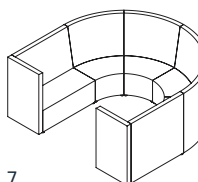

Flix Tall

| Code | Description | External (mm) | | | Seat (mm) | | Meterage |
|----------------|--------------------------------------|---------------|-----------|-------|-----------|-------|----------|
| | | Height | Width | Depth | Height | Depth | |
| FLIXTBCNR | Flix Corner Seater Tall Back | 1200 | 710 | 710 | 450 | 500 | 5.3 |
| FLIXTB1S | Flix 1 Seater Tall Back | 1200 | 600 | 710 | 450 | 500 | 4.2 |
| FLIXTB2S | Flix 2 Seater Tall Back | 1200 | 1200 | 710 | 450 | 500 | 5.6 |
| FLIXTB2.5S | Flix 2.5 Seater Tall Back | 1200 | 1500 | 710 | 450 | 500 | 6.4 |
| FLIXTB3S | Flix 3 Seater Tall Back | 1200 | 1800 | 710 | 450 | 500 | 7.4 |
| FLIXTB4S | Flix 4 Seater Tall Back | 1200 | 2400 | 710 | 450 | 500 | 8.6 |
| FLIXTB45DEGCOB | Flix 1 Seater Curved OUTER Tall Back | 1200 | 1045/500 | 710 | 450 | 500 | 4.7 |
| FLIXTB45DEGCIB | Flix 1 Seater Curved INNER Tall Back | 1200 | 1045/500 | 710 | 450 | 500 | 3.8 |
| FLIXTBARM | Flix Arm (Single) to Suit 1200 High | 1200 | 90 | 710 | 450 | n/a | 1.6 |
| FLIXOTTO7160 | Flix Ottoman | 450 | 600 | 710 | 450 | 710 | 2.5 |
| FLIXOTTO45DEGC | Flix Ottoman 45 Degree Curved | 450 | 1080/530 | 710 | 450 | 710 | 3.2 |
| FLIXOTTO90DEGC | Flix Ottoman 90 Degree Curved | 450 | 2010/1000 | 710 | 450 | 710 | 4.9 |

Flix Tall Range

Fabric A Fabric B

Corner Seater Tall Back
FLIXTBCNR

1 Seater Tall Back
FLIXTB1S

2 Seater Tall Back
FLIXTB2S

2.5 Seater Tall Back
FLIXTB2.5S

3 Seater Tall Back
FLIXTB3S

4 Seater Tall Back
FLIXTB4S

1 Seater Curved OUTER Tall Back
FLIXTB45DEGCOB

1 Seater Curved INNER Tall Back
FLIXTB45DEGCIB

Arm (Single) to Suit 1200 High
FLIXTBARM

Ottoman
FLIXOTTO7160

Flix Ottoman 45 Degree Curved
FLIXOTTO45DEGC

Flix Ottoman 90 Degree Curved
FLIXOTTO90DEGC

Configuration Options

1.

2.

3.

4.

5.

6.

7.