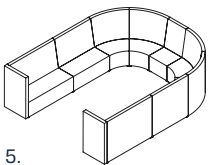

Flix Tall

| Code | Description | External (mm) | | | Seat (mm) | | Meterage |
|----------------|--------------------------------------|---------------|-----------|-------|-----------|-------|----------|
| | | Height | Width | Depth | Height | Depth | |
| FLIXTBCNR | Flix Corner Seater Tall Back | 1200 | 710 | 710 | 450 | 500 | 5.3 |
| FLIXTB1S | Flix 1 Seater Tall Back | 1200 | 600 | 710 | 450 | 500 | 4.2 |
| FLIXTB2S | Flix 2 Seater Tall Back | 1200 | 1200 | 710 | 450 | 500 | 5.6 |
| FLIXTB2.5S | Flix 2.5 Seater Tall Back | 1200 | 1500 | 710 | 450 | 500 | 6.4 |
| FLIXTB3S | Flix 3 Seater Tall Back | 1200 | 1800 | 710 | 450 | 500 | 7.4 |
| FLIXTB4S | Flix 4 Seater Tall Back | 1200 | 2400 | 710 | 450 | 500 | 8.6 |
| FLIXTB45DEGCOB | Flix 1 Seater Curved OUTER Tall Back | 1200 | 1045/500 | 710 | 450 | 500 | 4.7 |
| FLIXTB45DEGCIB | Flix 1 Seater Curved INNER Tall Back | 1200 | 1045/500 | 710 | 450 | 500 | 3.8 |
| FLIXTBARM | Flix Arm (Single) to Suit 1200 High | 1200 | 90 | 710 | 450 | n/a | 1.6 |
| FLIXOTTO7160 | Flix Ottoman | 450 | 600 | 710 | 450 | 710 | 2.5 |
| FLIXOTTO45DEGC | Flix Ottoman 45 Degree Curved | 450 | 1080/530 | 710 | 450 | 710 | 3.2 |
| FLIXOTTO90DEGC | Flix Ottoman 90 Degree Curved | 450 | 2010/1000 | 710 | 450 | 710 | 4.9 |

Flix Tall Range

Fabric A Fabric B

Corner Seater Tall Back
FLIXTBCNR

1 Seater Tall Back
FLIXTB1S

2 Seater Tall Back
FLIXTB2S

2.5 Seater Tall Back
FLIXTB2.5S

3 Seater Tall Back
FLIXTB3S

4 Seater Tall Back
FLIXTB4S

1 Seater Curved OUTER Tall Back
FLIXTB45DEGCOB

1 Seater Curved INNER Tall Back
FLIXTB45DEGCIB

Arm (Single) to Suit 1200 High
FLIXTBARM

Ottoman
FLIXOTTO7160

Flix Ottoman 45 Degree Curved
FLIXOTTO45DEGC

Flix Ottoman 90 Degree Curved
FLIXOTTO90DEGC

Configuration Options

1.

2.

3.

4.

5.

6.

7.