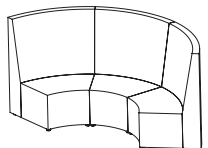

Flix Tall Range

Fabric A   Fabric B

Configuration Options

1.

2.

3.

4.

5.

6.

7.

8

9.

10.

11.