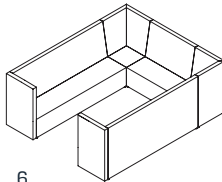

## Flix Standard

Code	Description	External (mm)			Seat (mm)		Meterage
		Height	Width	Depth	Height	Depth	
FLIXSBCNR	Flix Corner Seater Standard Back	780	710	710	450	500	4
FLIXSB1S	Flix 1 Seater Standard Back	780	600	710	450	500	3.2
FLIXSB2S	Flix 2 Seater Standard Back	780	1200	710	450	500	3.9
FLIXSB2.5S	Flix 2.5 Seater Standard Back	780	1500	710	450	500	4.4
FLIXSB3S	Flix 3 Seater Standard Back	780	1800	710	450	500	5.1
FLIXSB4S	Flix 4 Seater Standard Back	780	2400	710	450	500	9
FLIXSB45DEGCOB	Flix 1 Seater Curved OUTER Standard Back	780	1045/500	710	450	500	5
FLIXSB45DEGCIB	Flix 1 Seater Curved INNER Standard Back	780	1045/500	710	450	500	3.8
FLIXSBARM	Flix Arm (Single) to Suit 780 High	780	90	710	450	n/a	1.6
FLIXOTTO7160	Flix Ottoman	450	600	710	450	710	2.5
FLIXOTTO45DEGC	Flix Ottoman 45 Degree Curved	450	1080/530	710	450	710	3.2
FLIXOTTO90DEGC	Flix Ottoman 90 Degree Curved	450	2010/1000	710	450	710	4.9

# Flix Standard Range

Fabric A Fabric B

Corner Seater Standard Back  
FLIXSBCNR

1 Seater Standard Back  
FLIXSB1S

2 Seater Standard Back  
FLIXSB2S

2.5 Seater Standard Back  
FLIXSB2.5S

3 Seater Standard Back  
FLIXSB3S

Flix Ottoman 45 Degree Curved  
FLIXOTT045DEGC

Flix Ottoman 90 Degree Curved  
FLIXOTT090DEGC

# Configuration Options

1.

2.

3.

4.

5.

6.

7.