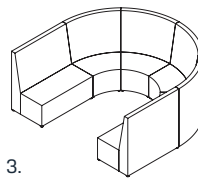

Flix Standard Range

Fabric A Fabric B

Configuration Options

1.

2.

3.

4.

5.

6.

7.

8

9.

10.

11.