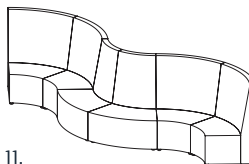

Flix Standard Range

Fabric A Fabric B

Configuration Options

1.

2.

3.

4.

5.

6.

7.

8

9.

10.

11.