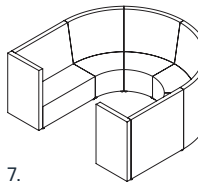

## Flix Standard

Code	Description	External (mm)			Seat (mm)		Meterage
		Height	Width	Depth	Height	Depth	
FLIXSBCNR	Flix Corner Seater Standard Back	780	710	710	450	500	4
FLIXSB1S	Flix 1 Seater Standard Back	780	600	710	450	500	3.2
FLIXSB2S	Flix 2 Seater Standard Back	780	1200	710	450	500	3.9
FLIXSB2.5S	Flix 2.5 Seater Standard Back	780	1500	710	450	500	4.4
FLIXSB3S	Flix 3 Seater Standard Back	780	1800	710	450	500	5.1
FLIXSB4S	Flix 4 Seater Standard Back	780	2400	710	450	500	9
FLIXSB45DEGCOB	Flix 1 Seater Curved OUTER Standard Back	780	1045/500	710	450	500	5
FLIXSB45DEGCIB	Flix 1 Seater Curved INNER Standard Back	780	1045/500	710	450	500	3.8
FLIXSBARM	Flix Arm (Single) to Suit 780 High	780	90	710	450	n/a	1.6
FLIXOTTO7160	Flix Ottoman	450	600	710	450	710	2.5
FLIXOTTO45DEGC	Flix Ottoman 45 Degree Curved	450	1080/530	710	450	710	3.2
FLIXOTTO90DEGC	Flix Ottoman 90 Degree Curved	450	2010/1000	710	450	710	4.9

4 Seater Standard Back  
FLIXSB4S

1 Seater Curved OUTER Standard Back  
FLIXSB45DEGC0B

1 Seater Curved INNER Standard Back  
FLIXSB45DEGC1B

Arm (Single) to Suit 780 High  
FLIXSBARM

Ottoman  
FLIXOTT07160

Flix Ottoman 45 Degree Curved  
FLIXOTT045DEGC

Flix Ottoman 90 Degree Curved  
FLIXOTT090DEGC

# Configuration Options

1.

2.

3.

4.

5.

6.

7.