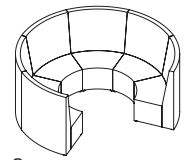

## Flix Standard

Code	Description	External (mm)			Seat (mm)		Meterage
		Height	Width	Depth	Height	Depth	
FLIXSBCNR	Flix Corner Seater Standard Back	780	710	710	450	500	4
FLIXSB1S	Flix 1 Seater Standard Back	780	600	710	450	500	3.2
FLIXSB2S	Flix 2 Seater Standard Back	780	1200	710	450	500	3.9
FLIXSB2.5S	Flix 2.5 Seater Standard Back	780	1500	710	450	500	4.4
FLIXSB3S	Flix 3 Seater Standard Back	780	1800	710	450	500	5.1
FLIXSB4S	Flix 4 Seater Standard Back	780	2400	710	450	500	9
FLIXSB45DEGCOB	Flix 1 Seater Curved OUTER Standard Back	780	1045/500	710	450	500	5
FLIXSB45DEGCIB	Flix 1 Seater Curved INNER Standard Back	780	1045/500	710	450	500	3.8
FLIXSBARM	Flix Arm (Single) to Suit 780 High	780	90	710	450	n/a	1.6
FLIXOTTO7160	Flix Ottoman	450	600	710	450	710	2.5
FLIXOTTO45DEGC	Flix Ottoman 45 Degree Curved	450	1080/530	710	450	710	3.2
FLIXOTTO90DEGC	Flix Ottoman 90 Degree Curved	450	2010/1000	710	450	710	4.9

# Flix Standard Range

Fabric A Fabric B

Corner Seater Standard Back  
FLIXSBCNR

1 Seater Standard Back  
FLIXSB1S

2 Seater Standard Back  
FLIXSB2S

2.5 Seater Standard Back  
FLIXSB2.5S

3 Seater Standard Back  
FLIXSB3S

Flix Ottoman 45 Degree Curved  
FLIXOTT045DEGC

Flix Ottoman 90 Degree Curved  
FLIXOTT090DEGC

# Configuration Options

1.

2.

3.

4.

5.

6.

7.