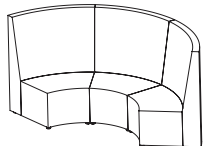

Flix Standard Range

Fabric A Fabric B

Configuration Options

1.

2.

3.

4.

5.

6.

7.

8

9.

10.

11.