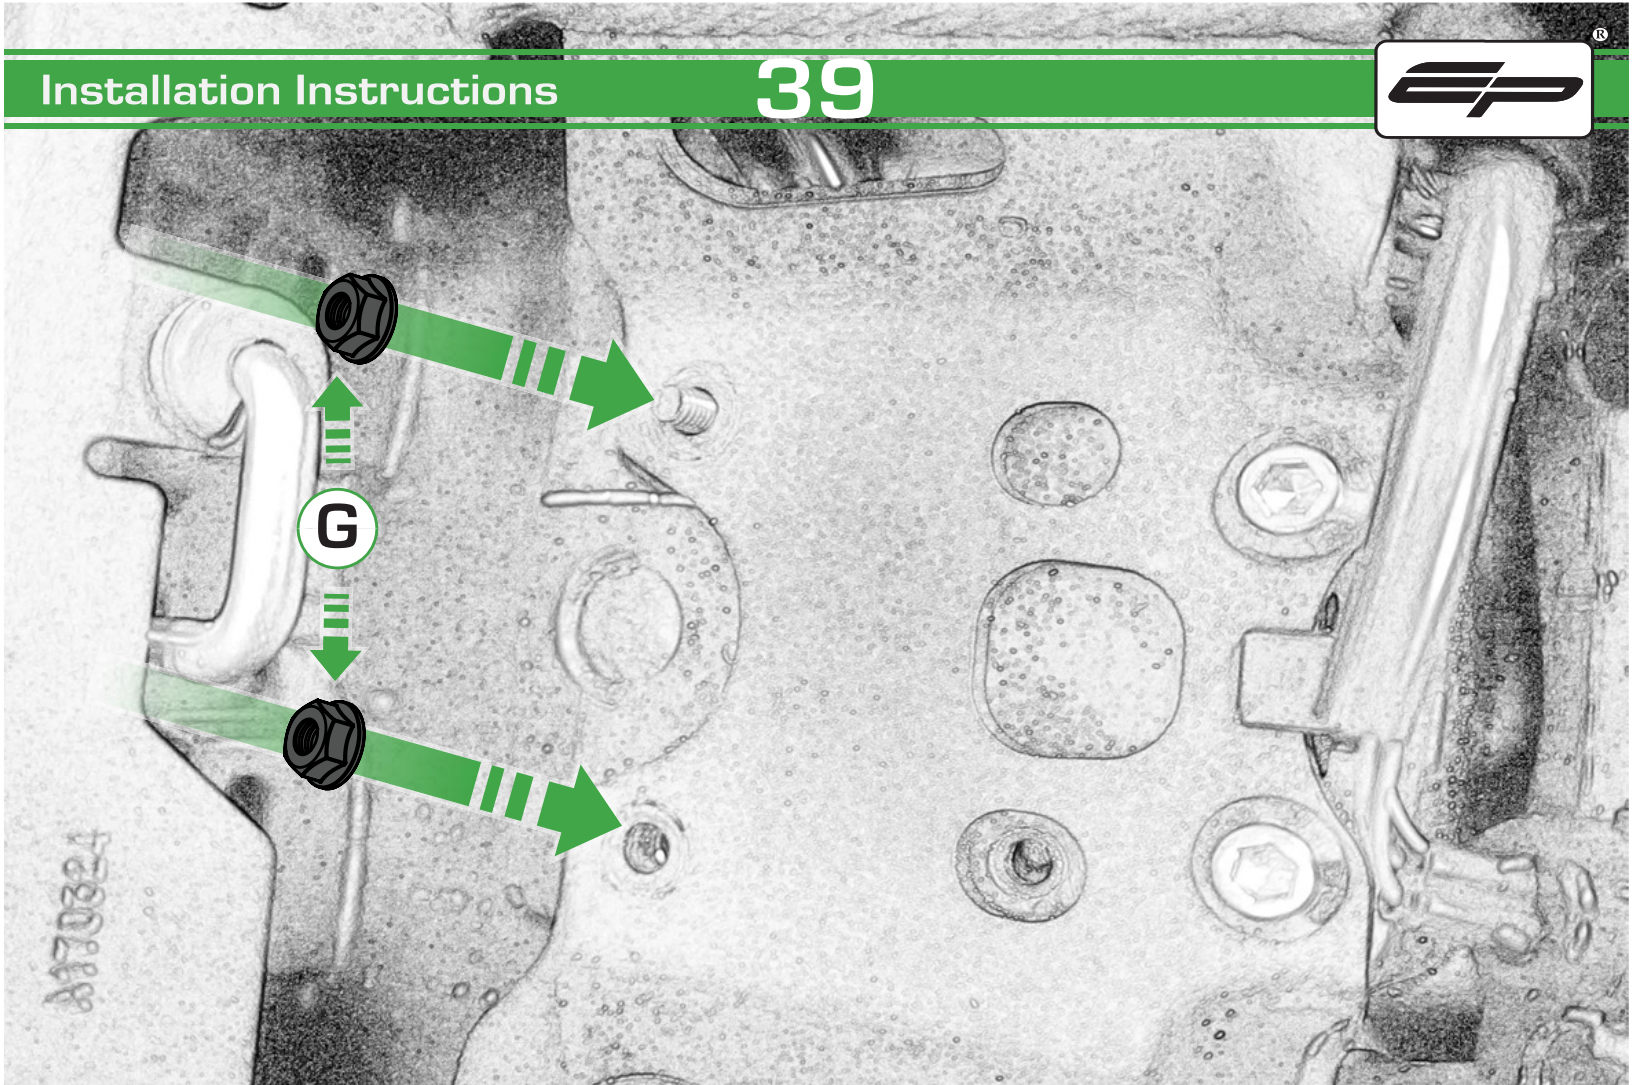

Loop cable ties through the tail tidy.
Secure wires in position

Caution

Feed cable tie through tail tidy so the head sits inside the slot on the outer face

Run wires neatly down the channel in both parts ensuring they do not get trapped or squashed

Run wires neatly down the channel in both parts ensuring they do not get trapped or squashed

Caution

Run wires neatly down the channel in both parts ensuring they do not get trapped or squashed

Caution

Run wires neatly down the channel in both parts ensuring they do not get trapped or squashed

OEM PART

A170324

Reverse Stages

8 - 1

Installation Instructions

EVOTECH[®]
P E R F O R M A N C E

Installation Instructions

EVOTECH[®]
P E R F O R M A N C E