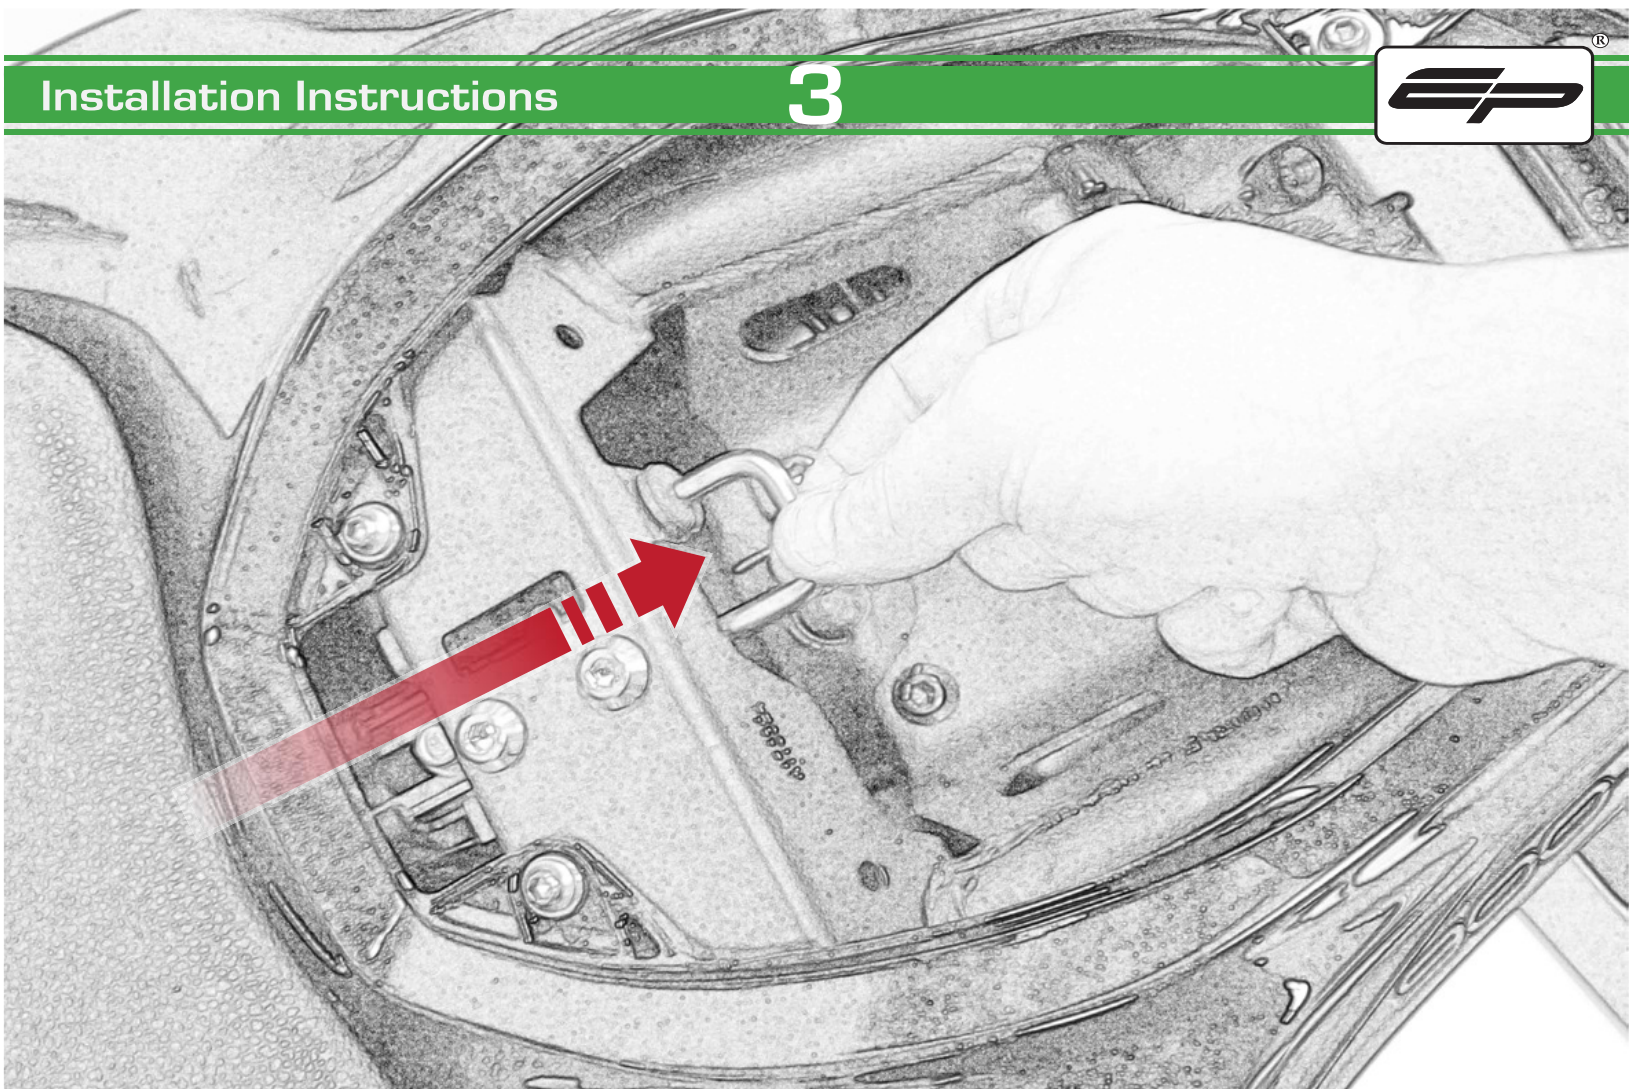

EVOTECH®
P E R F O R M A N C E

**Z900 Kawasaki
Tail Tidy**

Installation Instructions

Kit Contents PRN013818

- Ⓐ 1 x Upper Bracket
- Ⓑ 1 x Lower Bracket
- Ⓒ 1 x Base Plate
- Ⓓ 1 x Number Plate Bracket
- Ⓔ 1 x Retro Light
- Ⓕ 1 x Loom Connector 5
- Ⓖ 2 x M6 Flange Nut
- Ⓗ 2 x M4 Flange Nut
- Ⓘ 2 x M4 x 6 Black Button Head Bolts
- Ⓙ 2 x M4 Black Washers
- Ⓚ 3 x M5 x 12 Countersunk Screws
- Ⓛ 4 x M6 Black Washers
- Ⓜ 6 x M6 x 16 Black Button Head Bolts

Loop cable ties through the tail tidy.
Secure wires in position

Caution

Feed cable tie through tail tidy so the head sits inside the slot on the outer face

Run wires neatly down the channel in both parts ensuring they do not get trapped or squashed