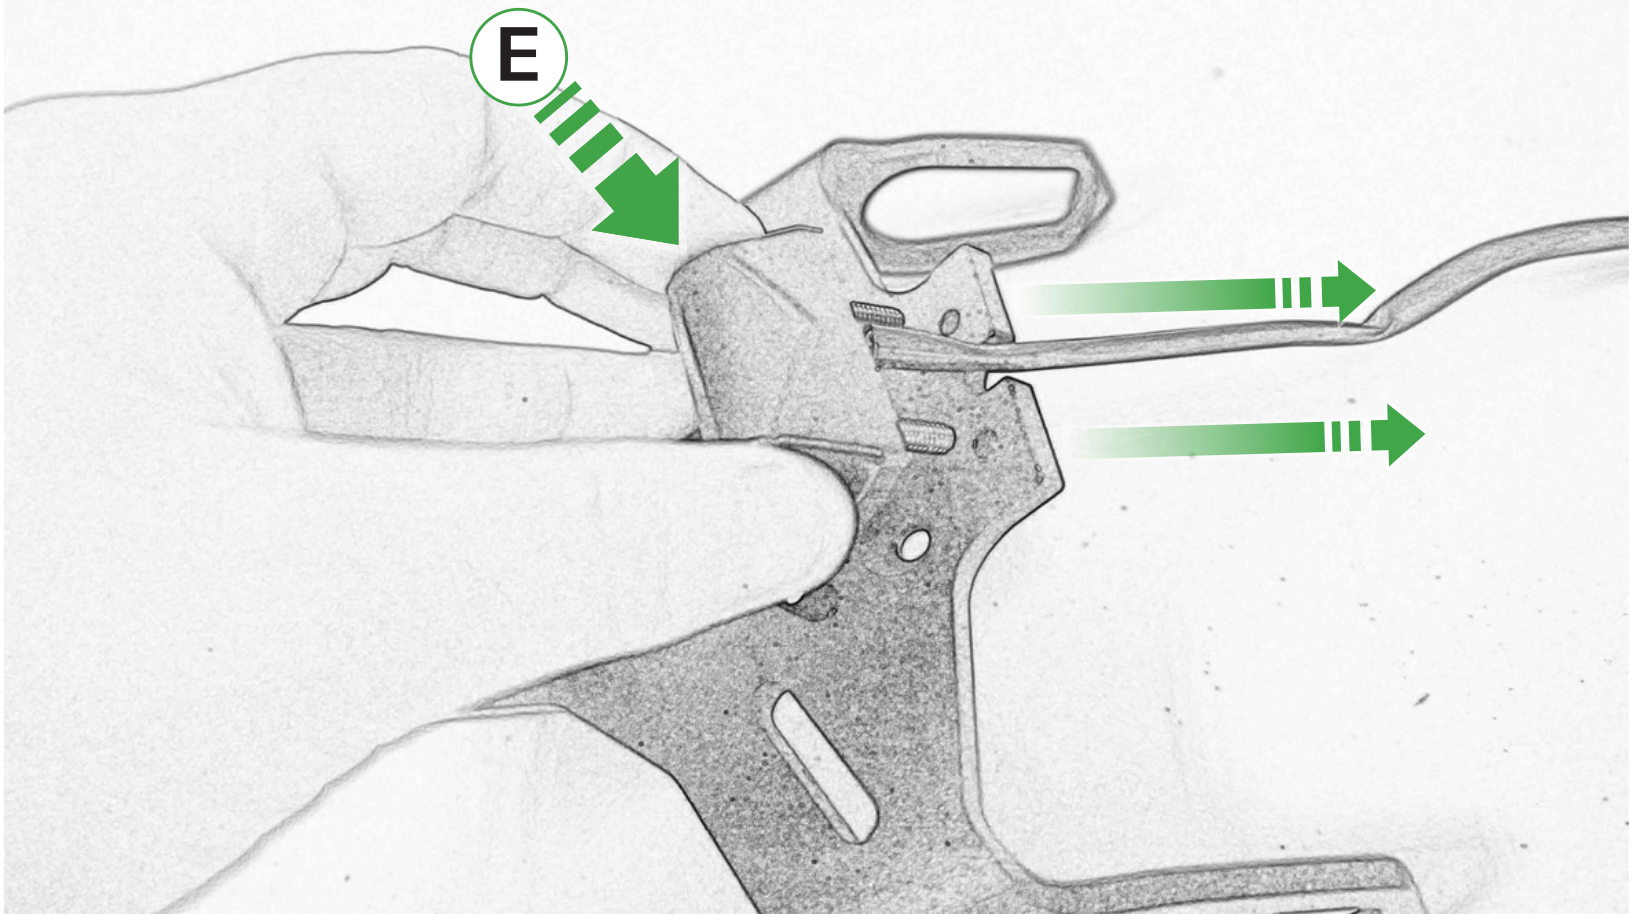

EVOTECH®
P E R F O R M A N C E

**Z900 Kawasaki
Tail Tidy**

Installation Instructions

Kit Contents PRN013818

- Ⓐ 1 x Upper Bracket
- Ⓑ 1 x Lower Bracket
- Ⓒ 1 x Base Plate
- Ⓓ 1 x Number Plate Bracket
- Ⓔ 1 x Retro Light
- Ⓕ 1 x Loom Connector 5
- Ⓖ 2 x M6 Flange Nut
- Ⓗ 2 x M4 Flange Nut
- Ⓘ 2 x M4 x 6 Black Button Head Bolts
- Ⓙ 2 x M4 Black Washers
- Ⓚ 3 x M5 x 12 Countersunk Screws
- Ⓛ 4 x M6 Black Washers
- Ⓜ 6 x M6 x 16 Black Button Head Bolts

Repeat
Both Sides

Repeat
Both Sides

Repeat
Both Sides

Repeat
Both Sides

Repeat
Both Sides

OEM PART

Repeat
Both Sides

Repeat
Both Sides

Loop cable ties through the tail tidy.
Secure wires in position

Caution

Feed cable tie through tail tidy so the head sits inside the slot on the outer face

Run wires neatly down the channel in both parts ensuring they do not get trapped or squashed

Run wires neatly down the channel in both parts ensuring they do not get trapped or squashed

Caution

Run wires neatly down the channel in both parts ensuring they do not get trapped or squashed

Caution

Run wires neatly down the channel in both parts ensuring they do not get trapped or squashed