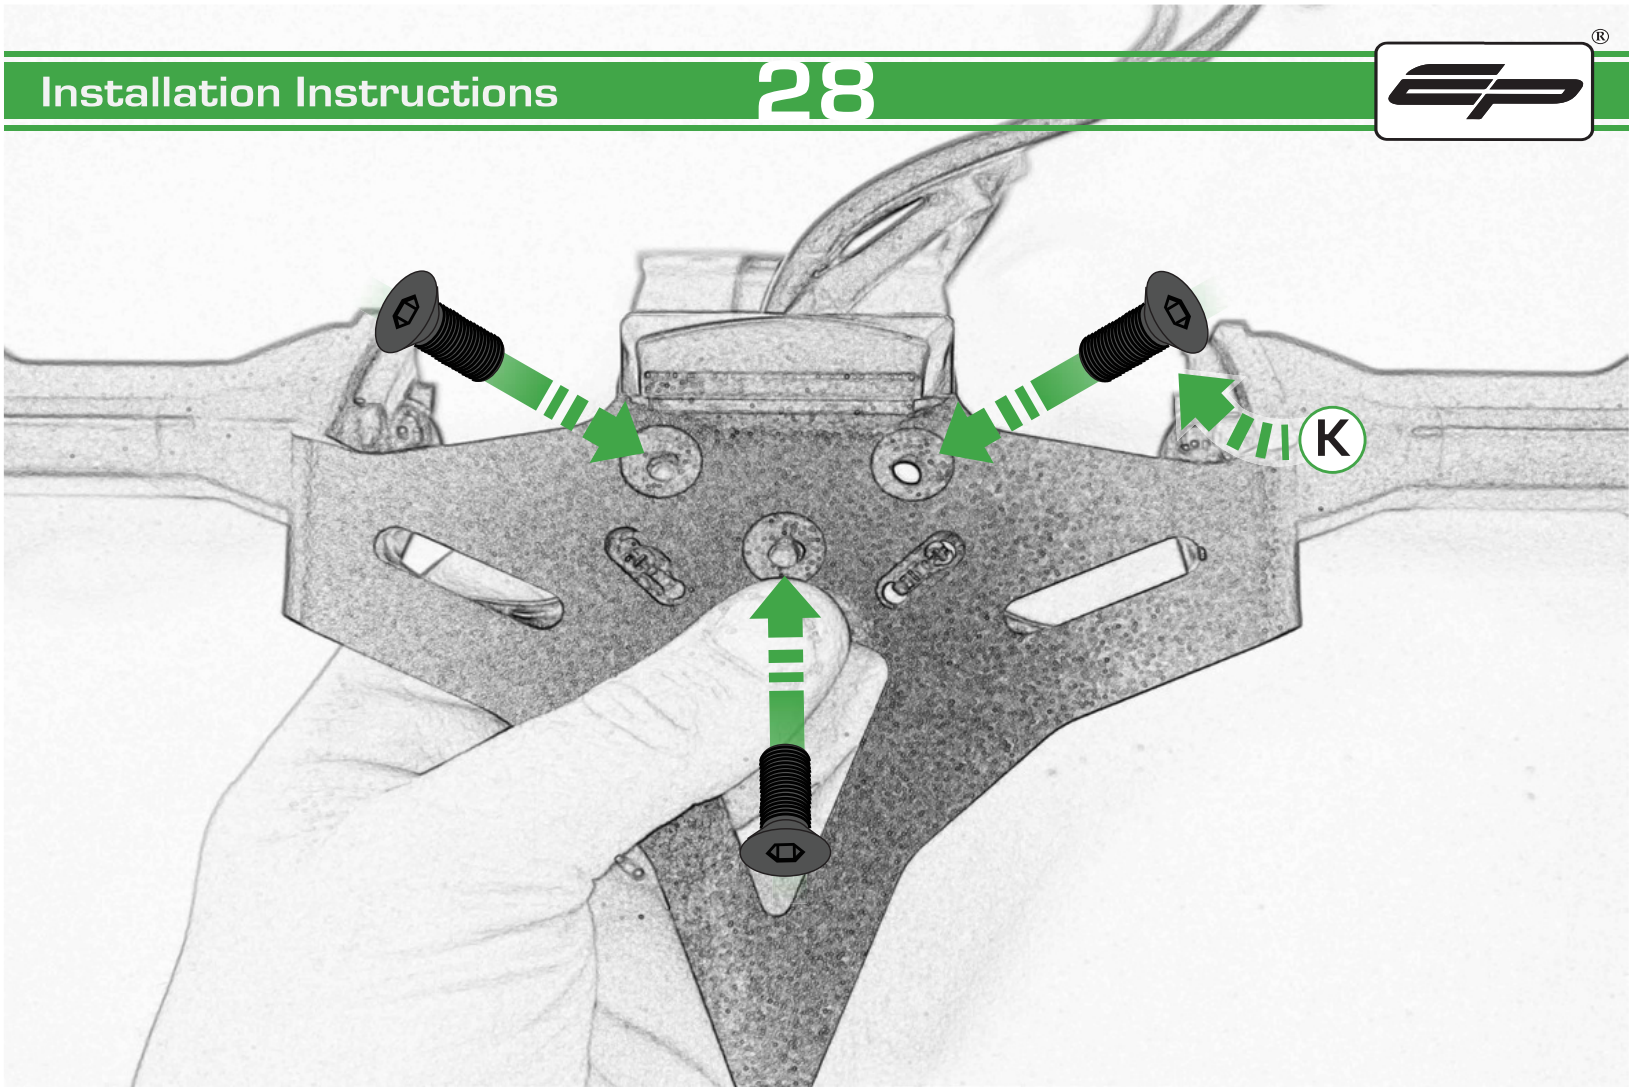

Loop cable ties through the tail tidy.
Secure wires in position

Caution

Feed cable tie through tail tidy so the head sits inside the slot on the outer face

Run wires neatly down the channel in both parts ensuring they do not get trapped or squashed

Run wires neatly down the channel in both parts ensuring they do not get trapped or squashed

Caution

Run wires neatly down the channel in both parts ensuring they do not get trapped or squashed

Caution

Run wires neatly down the channel in both parts ensuring they do not get trapped or squashed