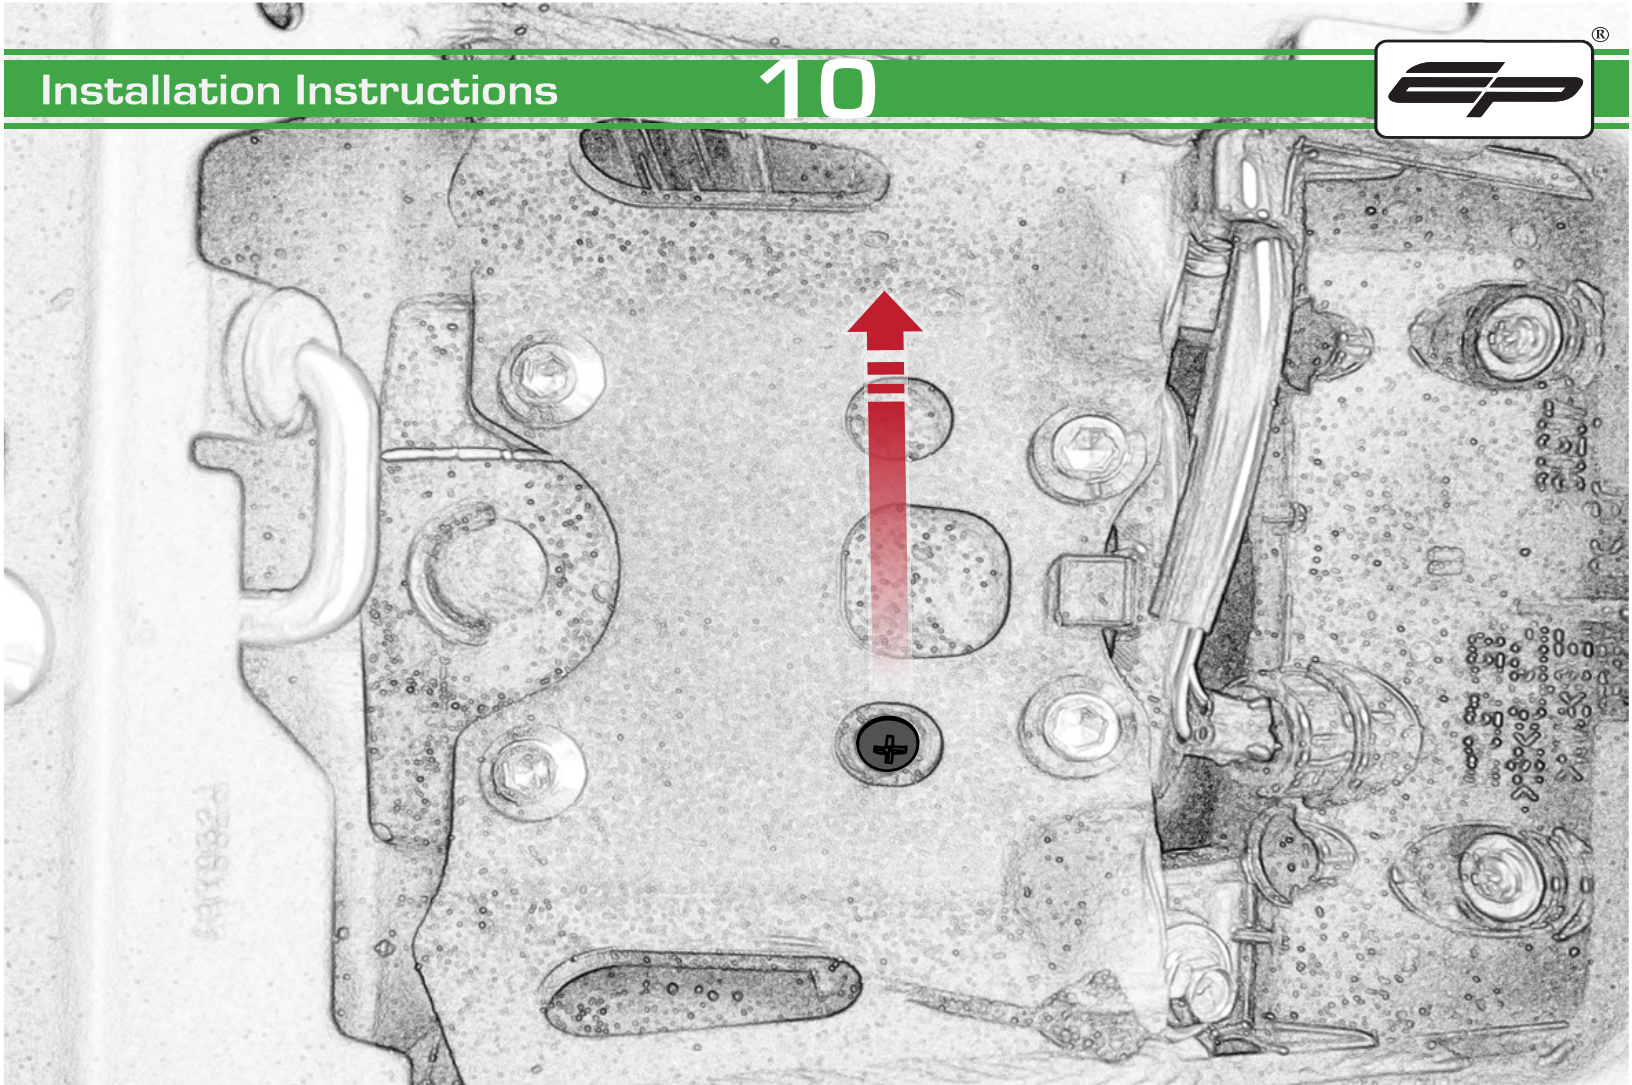

EVOTECH®
P E R F O R M A N C E

**Z900 Kawasaki
Tail Tidy**

Installation Instructions

Kit Contents PRN013818

- Ⓐ 1 x Upper Bracket
- Ⓑ 1 x Lower Bracket
- Ⓒ 1 x Base Plate
- Ⓓ 1 x Number Plate Bracket
- Ⓔ 1 x Retro Light
- Ⓕ 1 x Loom Connector 5
- Ⓖ 2 x M6 Flange Nut
- Ⓗ 2 x M4 Flange Nut
- Ⓘ 2 x M4 x 6 Black Button Head Bolts
- Ⓙ 2 x M4 Black Washers
- Ⓚ 3 x M5 x 12 Countersunk Screws
- Ⓛ 4 x M6 Black Washers
- Ⓜ 6 x M6 x 16 Black Button Head Bolts

Repeat
Both Sides

Repeat
Both Sides

Repeat
Both Sides

Repeat
Both Sides

Repeat
Both Sides

OEM PART

Repeat
Both Sides

Repeat
Both Sides

Loop cable ties through the tail tidy.
Secure wires in position

Caution

Feed cable tie through tail tidy so the head sits inside the slot on the outer face

Run wires neatly down the channel in both parts ensuring they do not get trapped or squashed