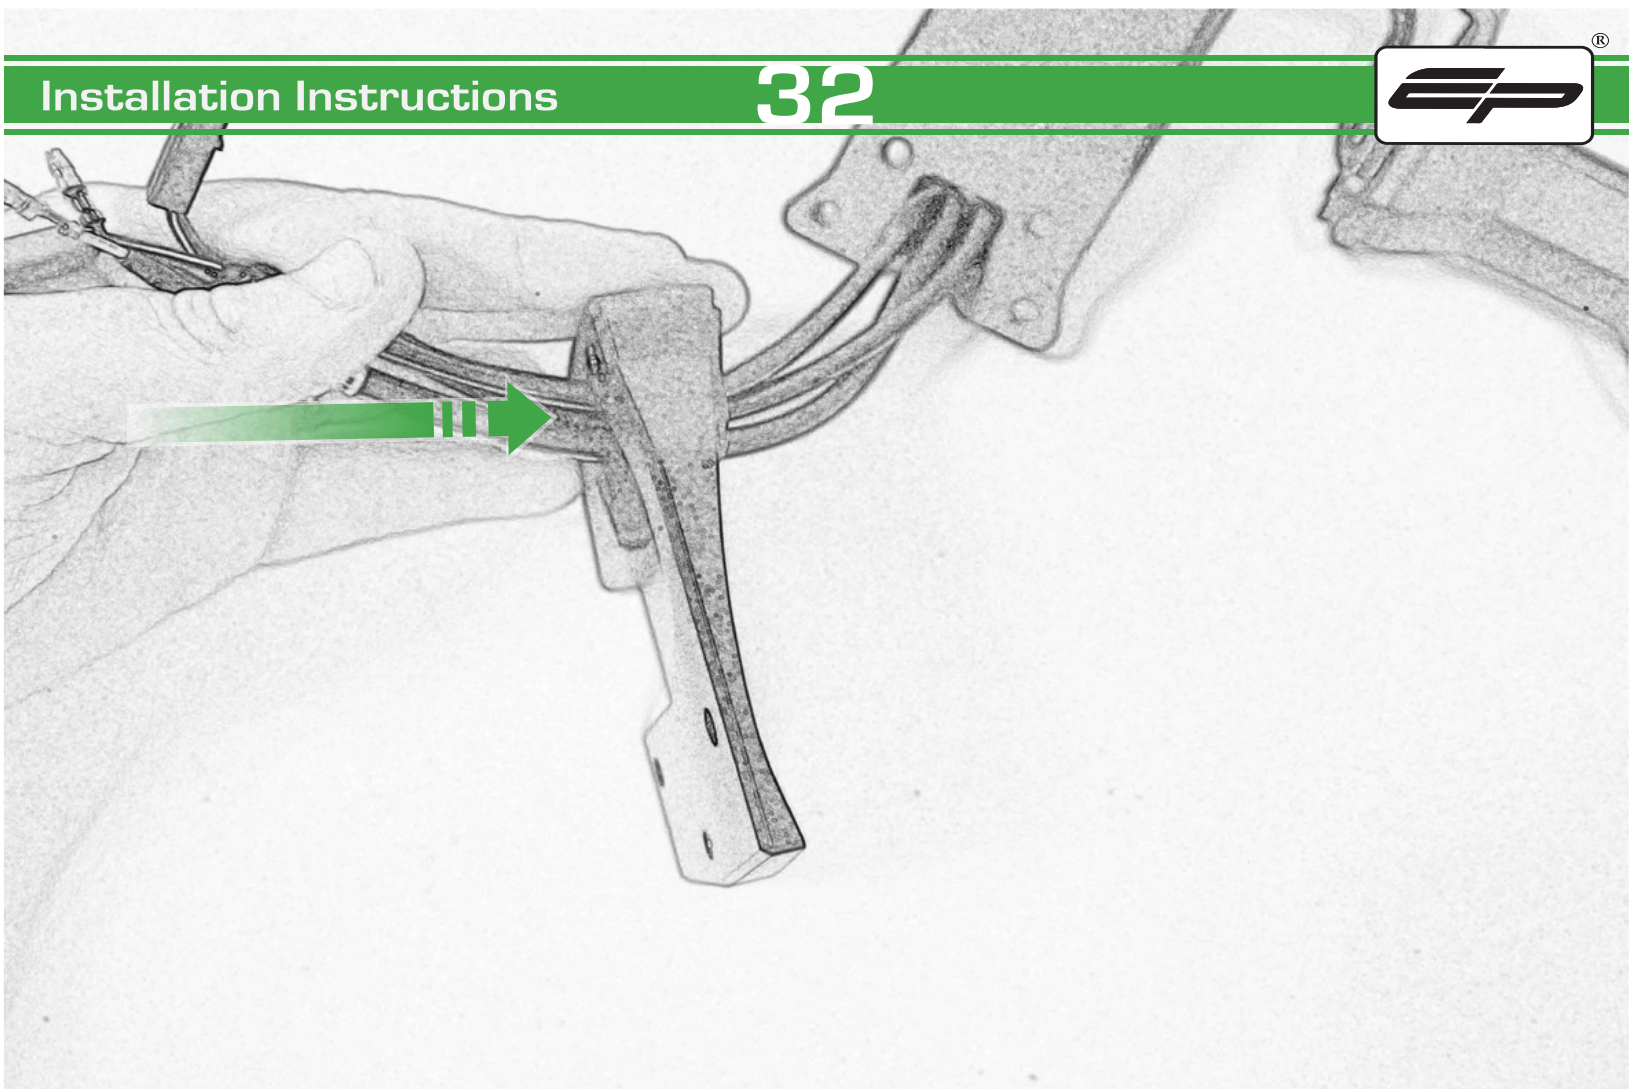

Loop cable ties through the tail tidy.
Secure wires in position

Caution

Feed cable tie through tail tidy so the head sits inside the slot on the outer face

Run wires neatly down the channel in both parts ensuring they do not get trapped or squashed

Run wires neatly down the channel in both parts ensuring they do not get trapped or squashed

Caution

Run wires neatly down the channel in both parts ensuring they do not get trapped or squashed

Caution

Run wires neatly down the channel in both parts ensuring they do not get trapped or squashed