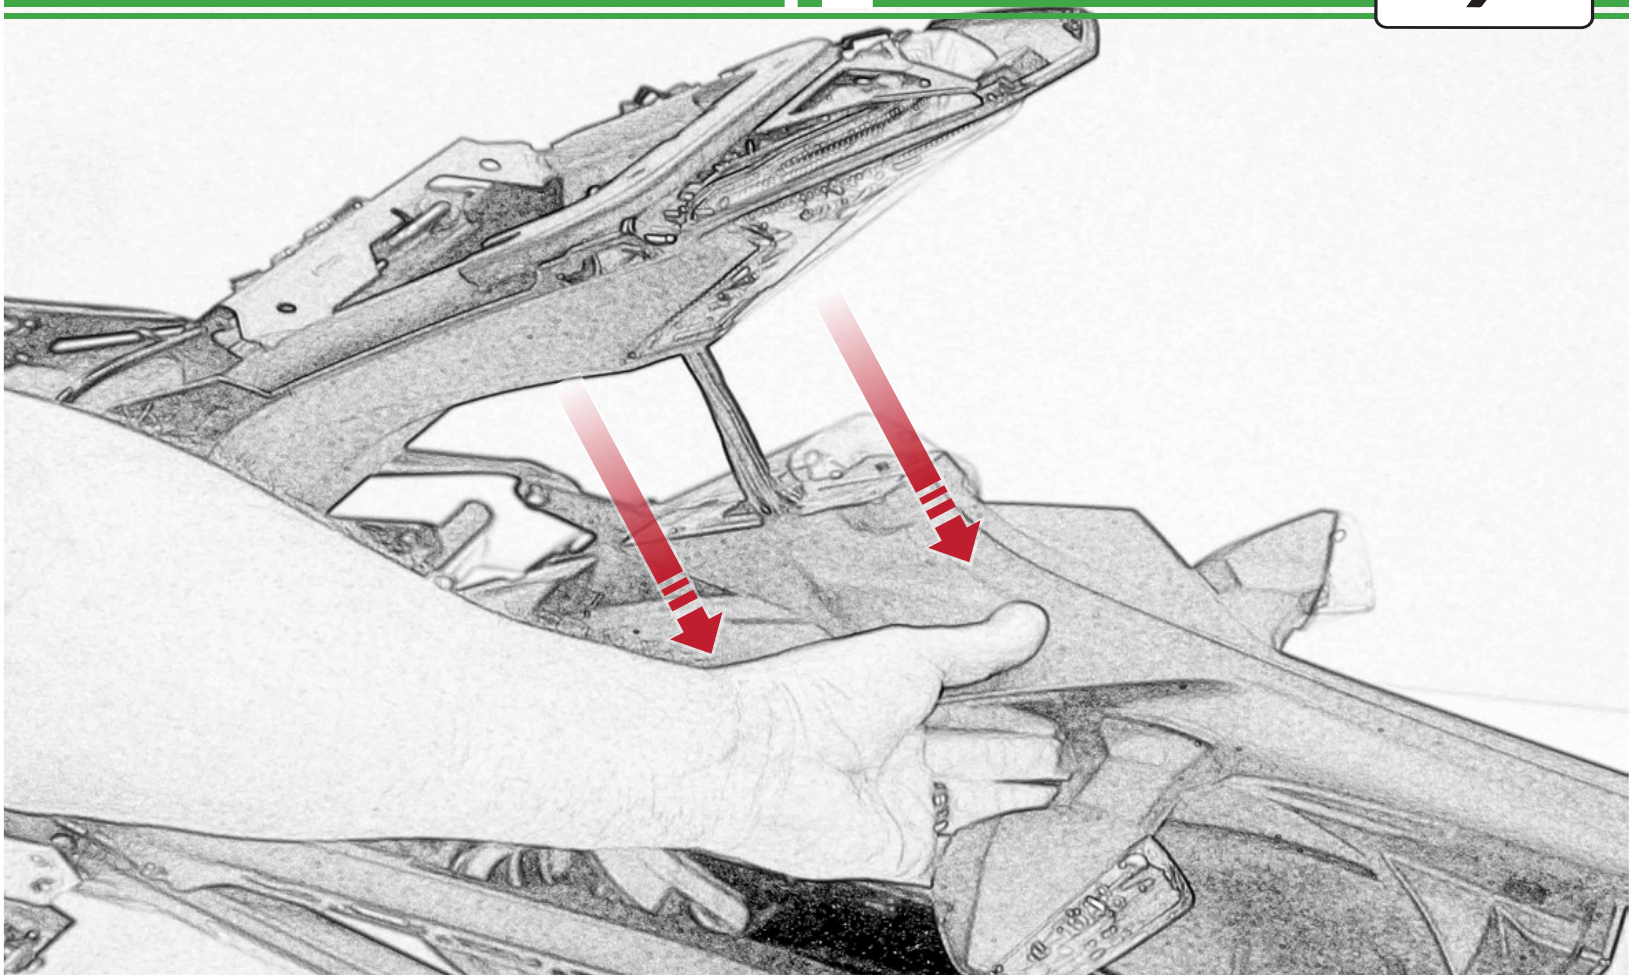

EVOTECH®
P E R F O R M A N C E

**Z900 Kawasaki
Tail Tidy**

Installation Instructions

Kit Contents PRN013818

- Ⓐ 1 x Upper Bracket
- Ⓑ 1 x Lower Bracket
- Ⓒ 1 x Base Plate
- Ⓓ 1 x Number Plate Bracket
- Ⓔ 1 x Retro Light
- Ⓕ 1 x Loom Connector 5
- Ⓖ 2 x M6 Flange Nut
- Ⓗ 2 x M4 Flange Nut
- Ⓘ 2 x M4 x 6 Black Button Head Bolts
- Ⓙ 2 x M4 Black Washers
- Ⓚ 3 x M5 x 12 Countersunk Screws
- Ⓛ 4 x M6 Black Washers
- Ⓜ 6 x M6 x 16 Black Button Head Bolts

Loop cable ties through the tail tidy.
Secure wires in position

Caution

Feed cable tie through tail tidy so the head sits inside the slot on the outer face

Run wires neatly down the channel in both parts ensuring they do not get trapped or squashed