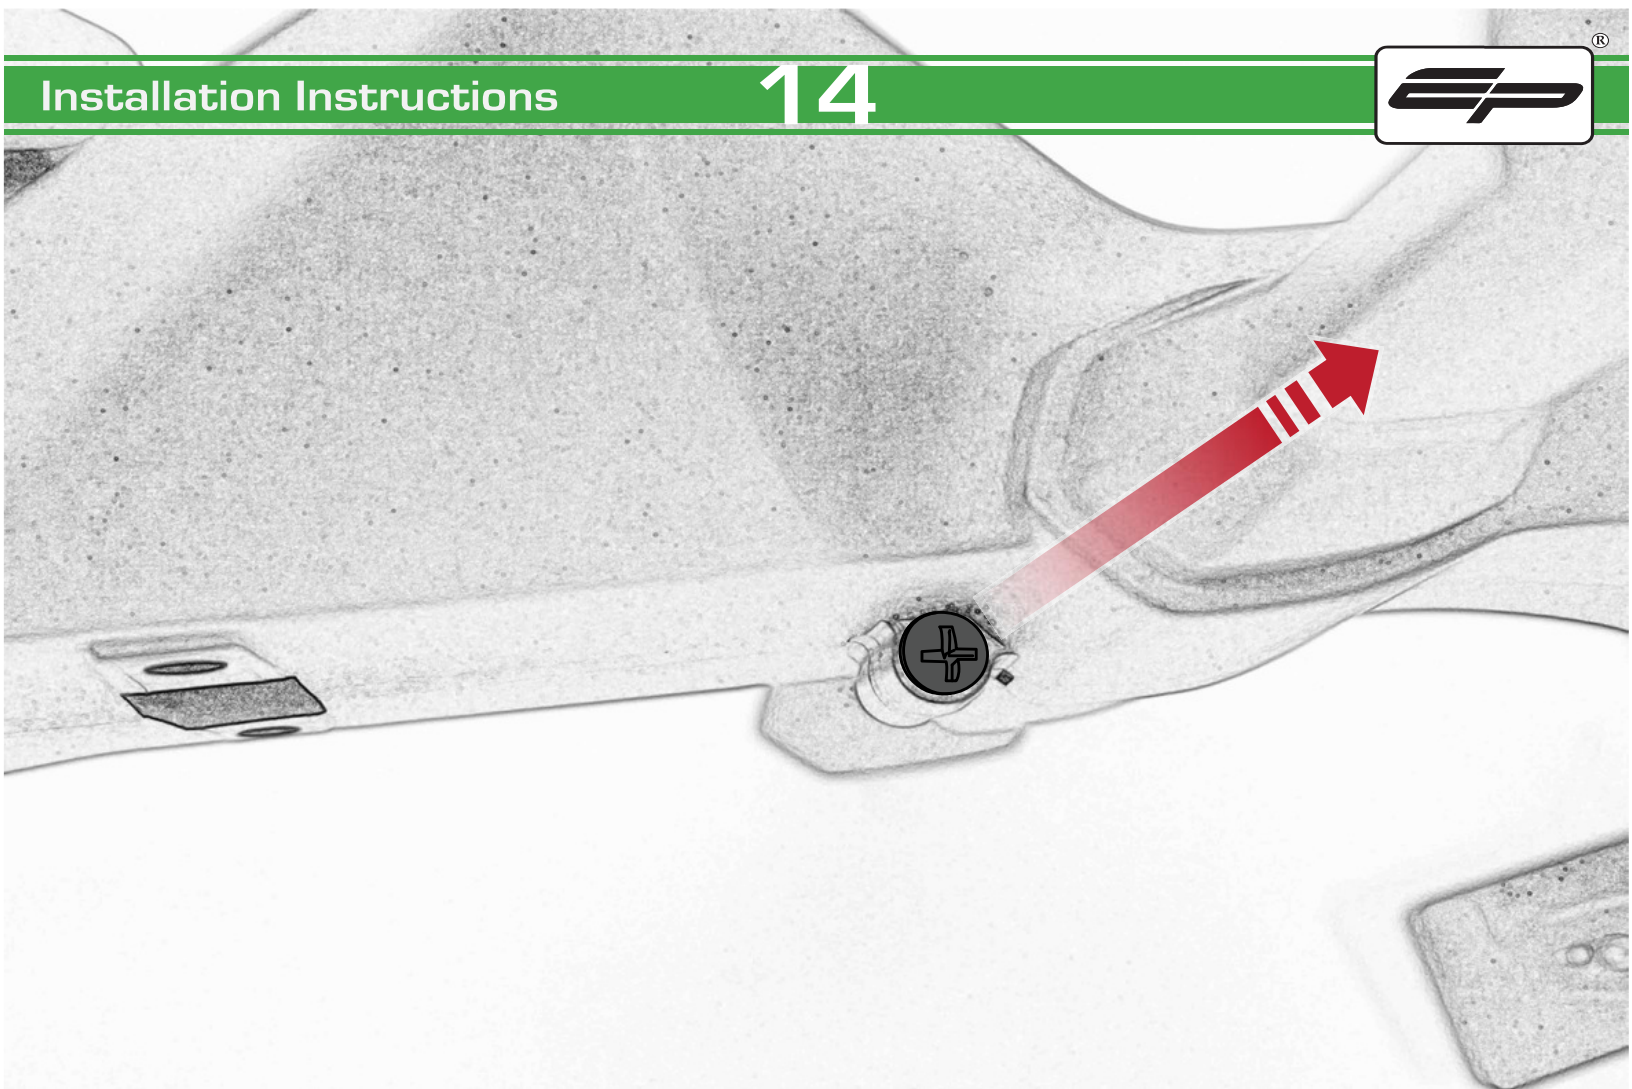

EVOTECH®
P E R F O R M A N C E

**Z900 Kawasaki
Tail Tidy**

Installation Instructions

Kit Contents PRN013818

- Ⓐ 1 x Upper Bracket
- Ⓑ 1 x Lower Bracket
- Ⓒ 1 x Base Plate
- Ⓓ 1 x Number Plate Bracket
- Ⓔ 1 x Retro Light
- Ⓕ 1 x Loom Connector 5
- Ⓖ 2 x M6 Flange Nut
- Ⓗ 2 x M4 Flange Nut
- Ⓘ 2 x M4 x 6 Black Button Head Bolts
- Ⓙ 2 x M4 Black Washers
- Ⓚ 3 x M5 x 12 Countersunk Screws
- Ⓛ 4 x M6 Black Washers
- Ⓜ 6 x M6 x 16 Black Button Head Bolts

Loop cable ties through the tail tidy.
Secure wires in position

Caution

Feed cable tie through tail tidy so the head sits inside the slot on the outer face

Run wires neatly down the channel in both parts ensuring they do not get trapped or squashed