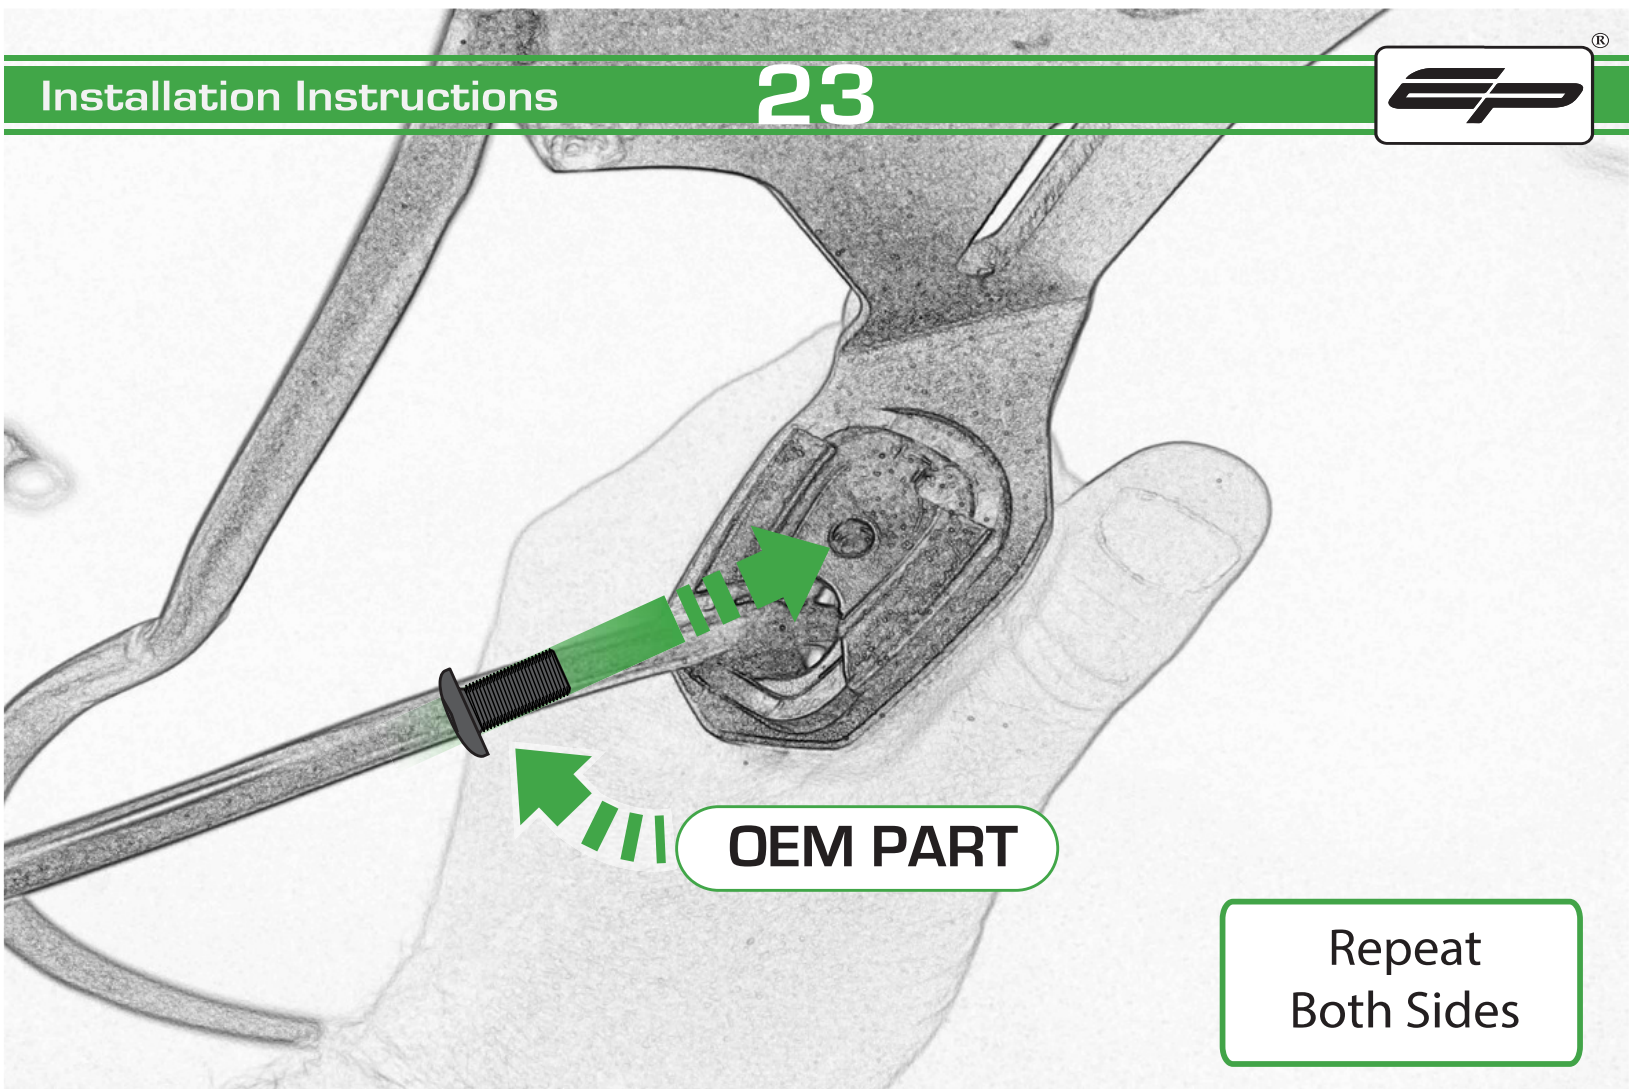

OEM PART

Repeat
Both Sides