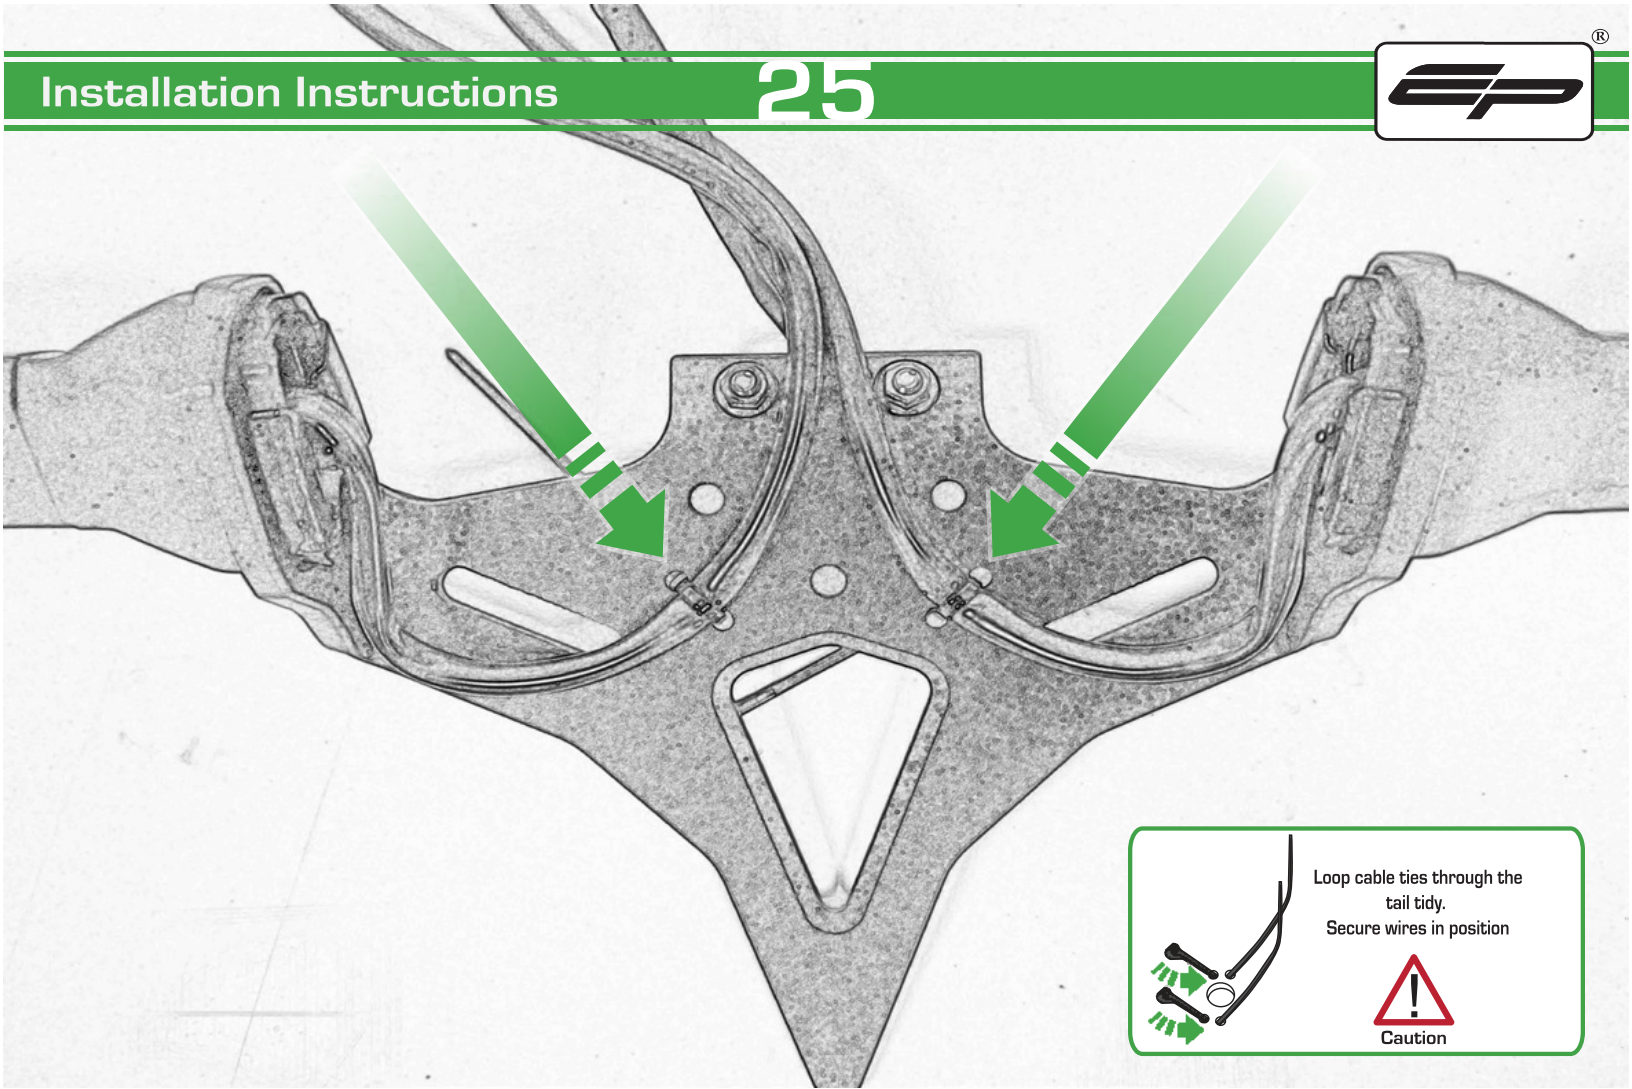

EVOTECH®
P E R F O R M A N C E

**Z900 Kawasaki
Tail Tidy**

Installation Instructions

Kit Contents PRN013818

- Ⓐ 1 x Upper Bracket
- Ⓑ 1 x Lower Bracket
- Ⓒ 1 x Base Plate
- Ⓓ 1 x Number Plate Bracket
- Ⓔ 1 x Retro Light
- Ⓕ 1 x Loom Connector 5
- Ⓖ 2 x M6 Flange Nut
- Ⓗ 2 x M4 Flange Nut
- Ⓘ 2 x M4 x 6 Black Button Head Bolts
- Ⓙ 2 x M4 Black Washers
- Ⓚ 3 x M5 x 12 Countersunk Screws
- Ⓛ 4 x M6 Black Washers
- Ⓜ 6 x M6 x 16 Black Button Head Bolts

Repeat
Both Sides

Repeat
Both Sides

Repeat
Both Sides

Repeat
Both Sides

Repeat
Both Sides

OEM PART

Repeat
Both Sides

Repeat
Both Sides

Loop cable ties through the tail tidy.
Secure wires in position

Caution

Feed cable tie through tail tidy so the head sits inside the slot on the outer face

Run wires neatly down the channel in both parts ensuring they do not get trapped or squashed

Run wires neatly down the channel in both parts ensuring they do not get trapped or squashed

Caution

Run wires neatly down the channel in both parts ensuring they do not get trapped or squashed

Caution

Run wires neatly down the channel in both parts ensuring they do not get trapped or squashed