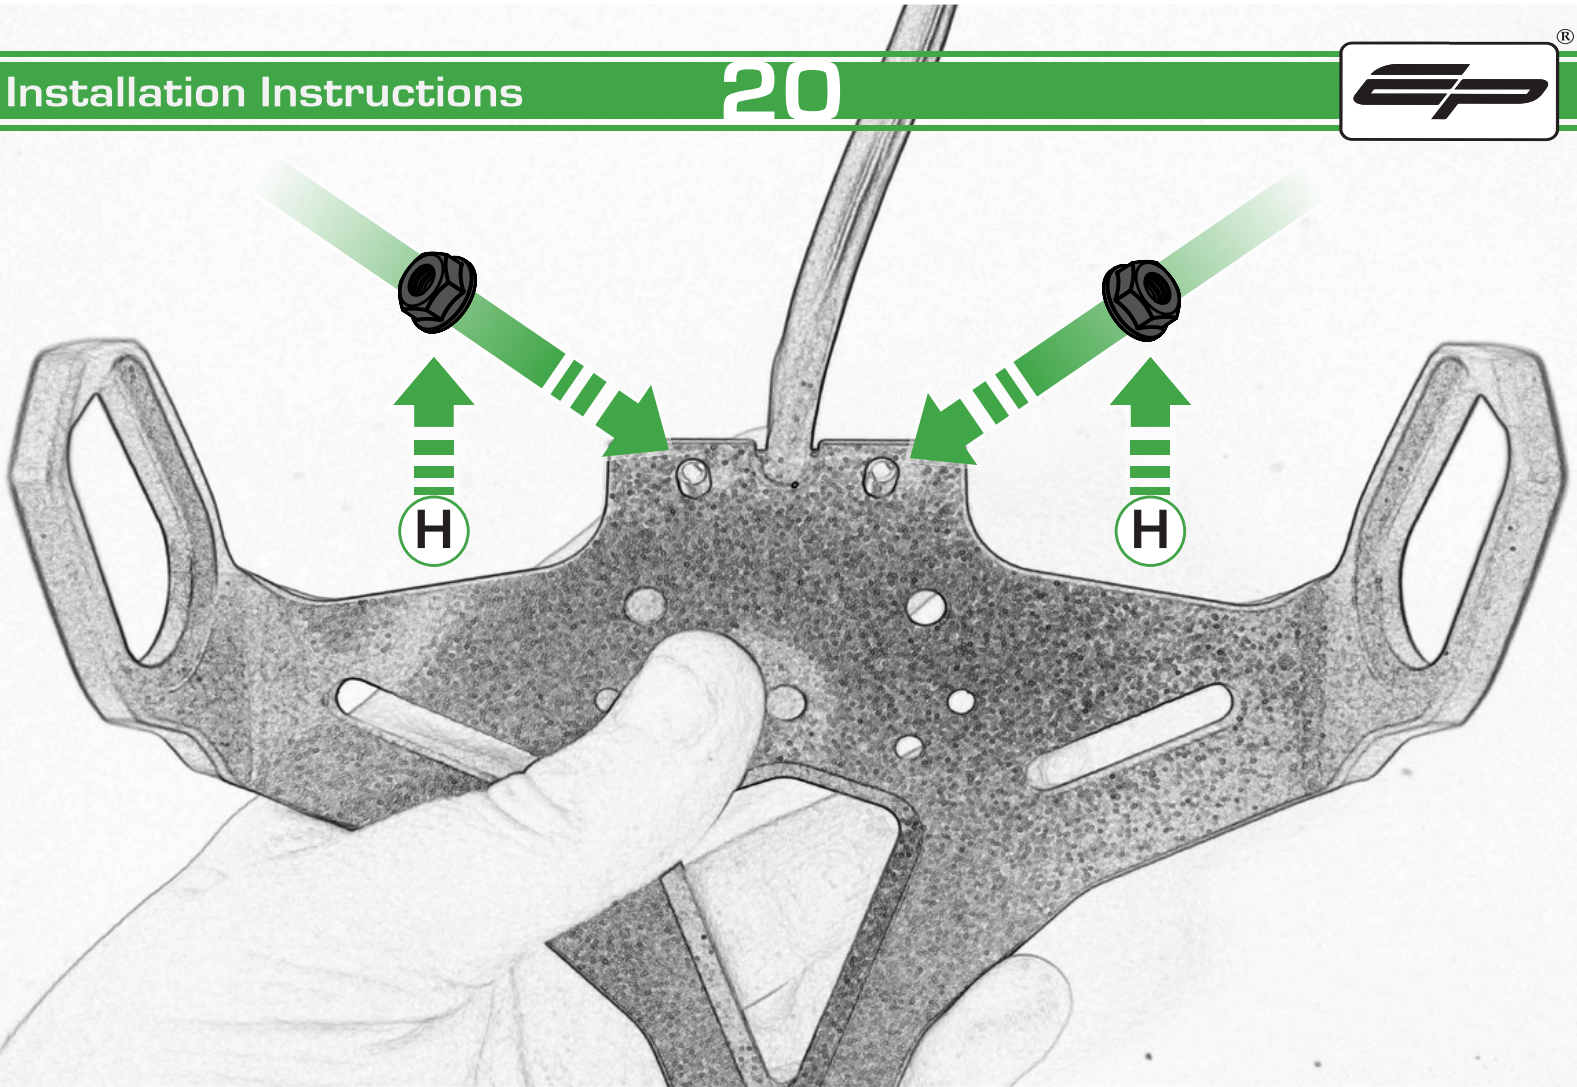

EVOTECH®
P E R F O R M A N C E

**Z900 Kawasaki
Tail Tidy**

Installation Instructions

Kit Contents PRN013818

- Ⓐ 1 x Upper Bracket
- Ⓑ 1 x Lower Bracket
- Ⓒ 1 x Base Plate
- Ⓓ 1 x Number Plate Bracket
- Ⓔ 1 x Retro Light
- Ⓕ 1 x Loom Connector 5
- Ⓖ 2 x M6 Flange Nut
- Ⓗ 2 x M4 Flange Nut
- Ⓘ 2 x M4 x 6 Black Button Head Bolts
- Ⓙ 2 x M4 Black Washers
- Ⓚ 3 x M5 x 12 Countersunk Screws
- Ⓛ 4 x M6 Black Washers
- Ⓜ 6 x M6 x 16 Black Button Head Bolts

Repeat
Both Sides

Repeat
Both Sides

Repeat
Both Sides

Repeat
Both Sides

Repeat
Both Sides

OEM PART

Repeat
Both Sides

Repeat
Both Sides

Loop cable ties through the tail tidy.
Secure wires in position

Caution

Feed cable tie through tail tidy so the head sits inside the slot on the outer face

Run wires neatly down the channel in both parts ensuring they do not get trapped or squashed

Run wires neatly down the channel in both parts ensuring they do not get trapped or squashed

Caution

Run wires neatly down the channel in both parts ensuring they do not get trapped or squashed

Caution

Run wires neatly down the channel in both parts ensuring they do not get trapped or squashed