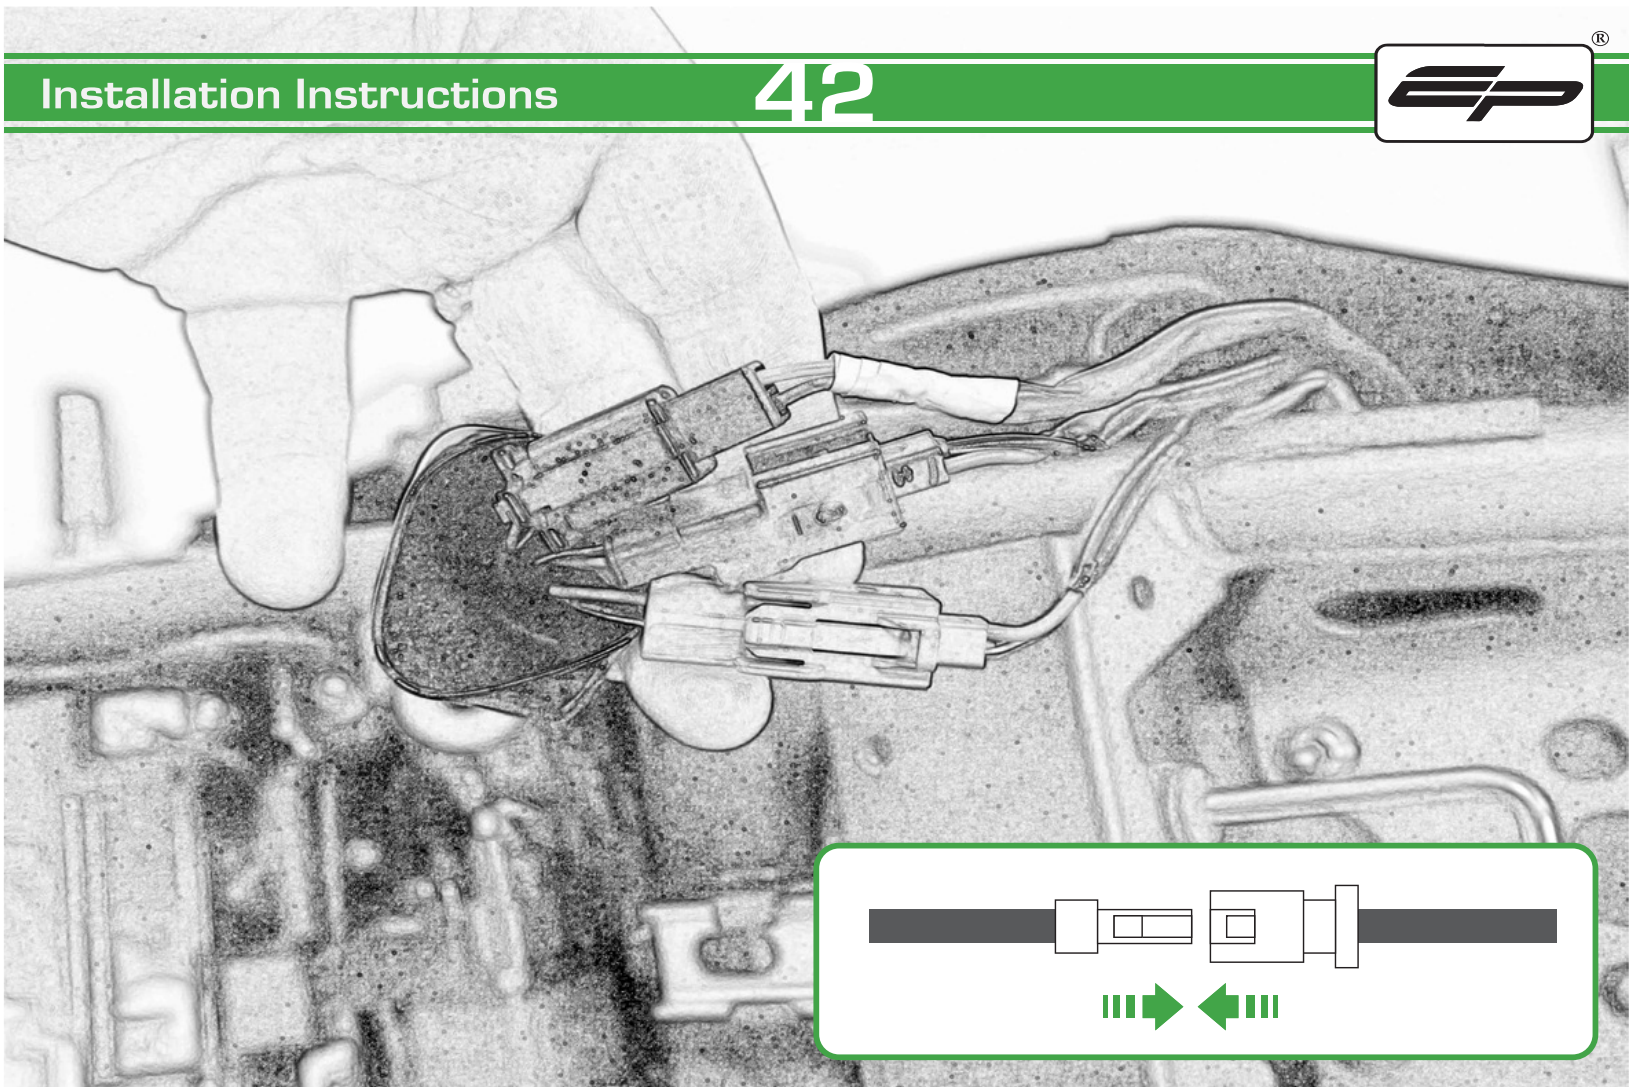

Run wires neatly down the channel in both parts ensuring they do not get trapped or squashed

Caution

Run wires neatly down the channel in both parts ensuring they do not get trapped or squashed

Caution

Run wires neatly down the channel in both parts ensuring they do not get trapped or squashed

OEM PART

A170324

Reverse Stages

8 - 1

Installation Instructions

EVOTECH[®]
P E R F O R M A N C E

Installation Instructions

EVOTECH[®]
P E R F O R M A N C E