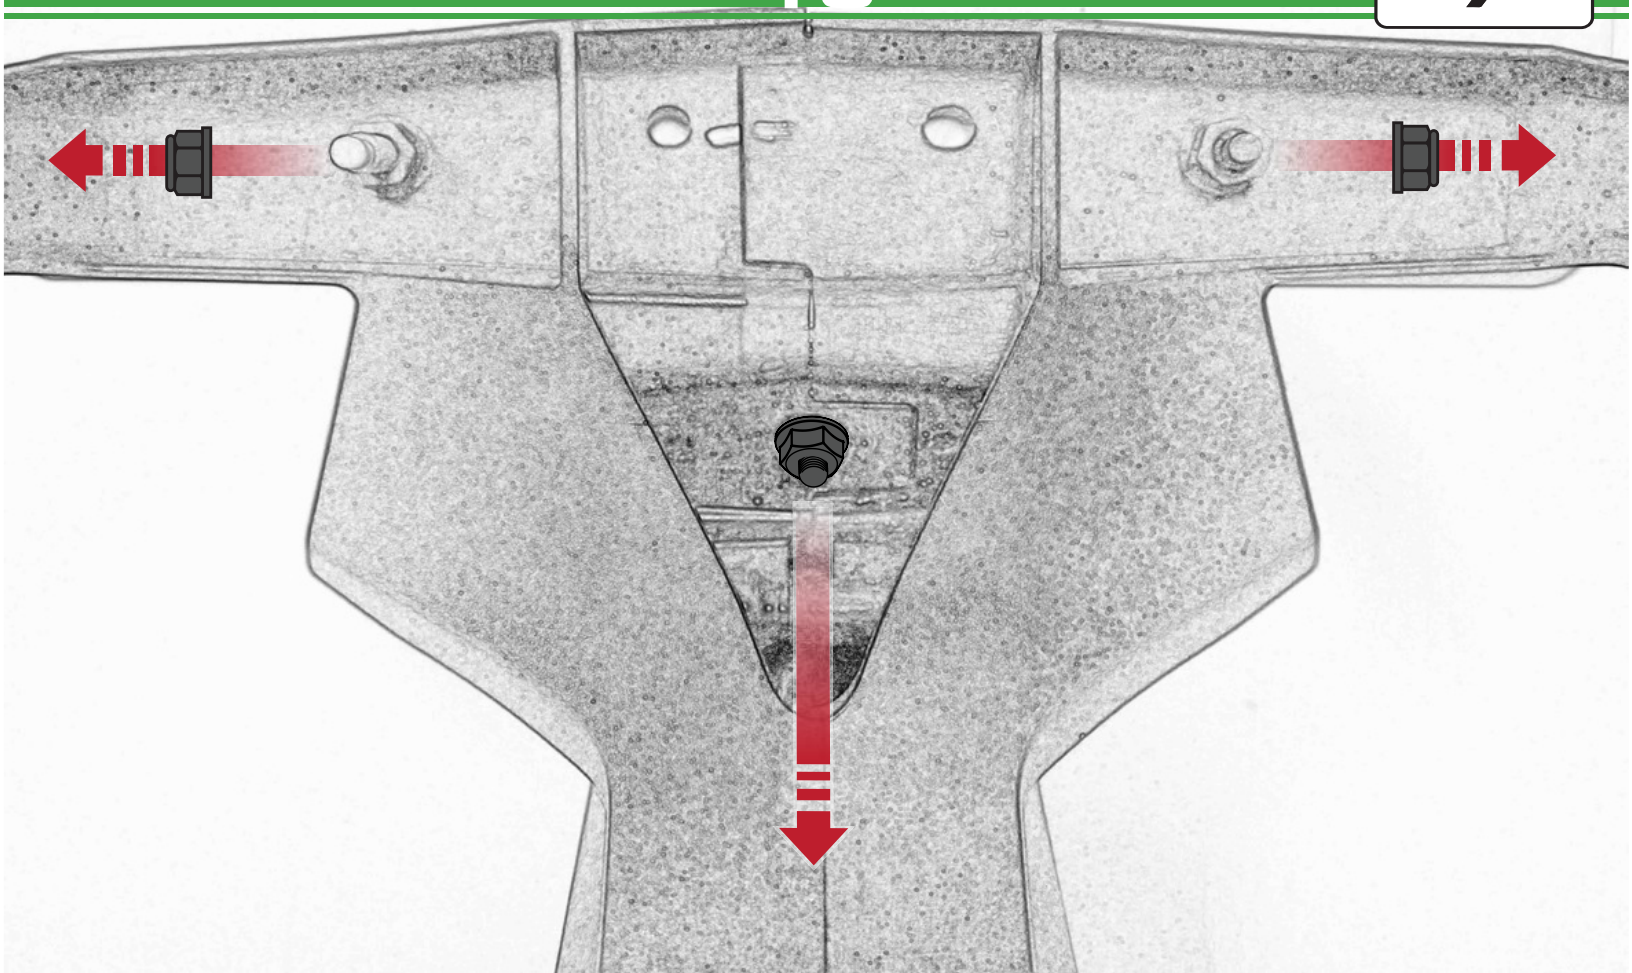

EVOTECH®
P E R F O R M A N C E

**Z900 Kawasaki
Tail Tidy**

Installation Instructions

Kit Contents PRN013818

- Ⓐ 1 x Upper Bracket
- Ⓑ 1 x Lower Bracket
- Ⓒ 1 x Base Plate
- Ⓓ 1 x Number Plate Bracket
- Ⓔ 1 x Retro Light
- Ⓕ 1 x Loom Connector 5
- Ⓖ 2 x M6 Flange Nut
- Ⓗ 2 x M4 Flange Nut
- Ⓘ 2 x M4 x 6 Black Button Head Bolts
- Ⓙ 2 x M4 Black Washers
- Ⓚ 3 x M5 x 12 Countersunk Screws
- Ⓛ 4 x M6 Black Washers
- Ⓜ 6 x M6 x 16 Black Button Head Bolts

Repeat
Both Sides

Repeat
Both Sides

Repeat
Both Sides

Repeat
Both Sides

Repeat
Both Sides

OEM PART

Repeat
Both Sides

Repeat
Both Sides

Loop cable ties through the tail tidy.
Secure wires in position

Caution

Feed cable tie through tail tidy so the head sits inside the slot on the outer face

Run wires neatly down the channel in both parts ensuring they do not get trapped or squashed

Run wires neatly down the channel in both parts ensuring they do not get trapped or squashed

Caution

Run wires neatly down the channel in both parts ensuring they do not get trapped or squashed

Caution

Run wires neatly down the channel in both parts ensuring they do not get trapped or squashed