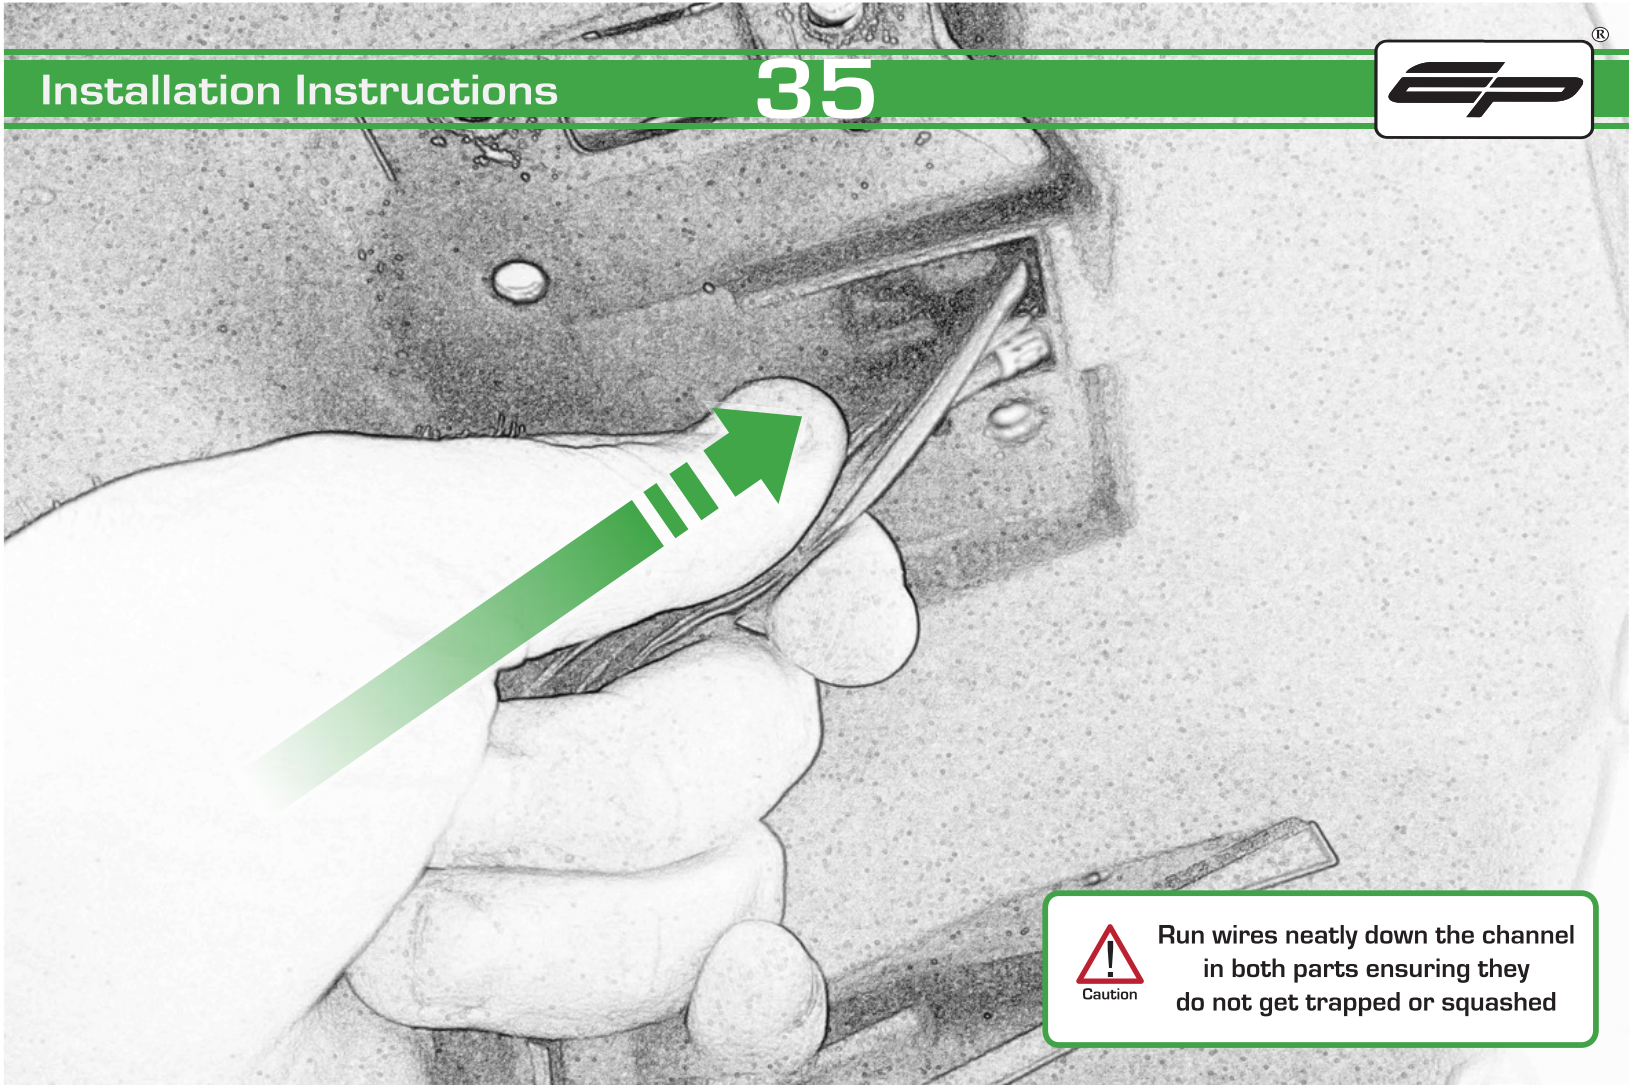

Loop cable ties through the tail tidy.
Secure wires in position

Caution

Feed cable tie through tail tidy so the head sits inside the slot on the outer face

Run wires neatly down the channel in both parts ensuring they do not get trapped or squashed

Run wires neatly down the channel in both parts ensuring they do not get trapped or squashed

Caution

Run wires neatly down the channel in both parts ensuring they do not get trapped or squashed

Caution

Run wires neatly down the channel in both parts ensuring they do not get trapped or squashed