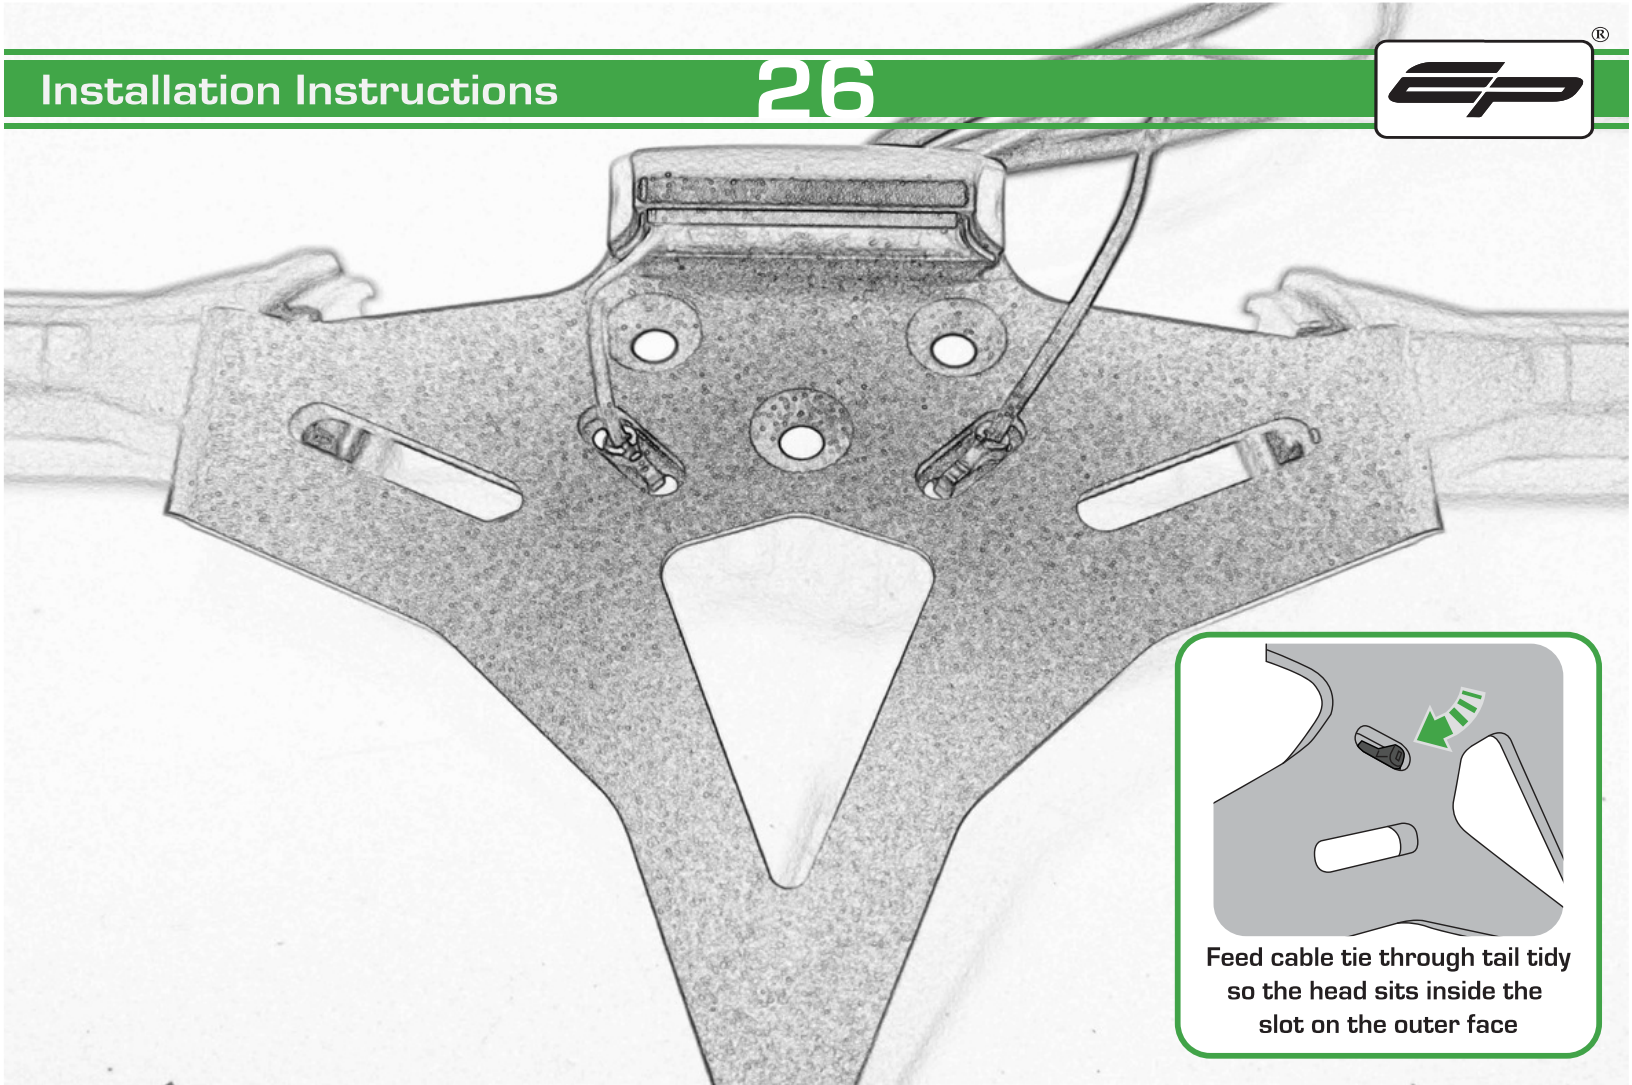

EVOTECH®
P E R F O R M A N C E

**Z900 Kawasaki
Tail Tidy**

Installation Instructions

Kit Contents PRN013818

- Ⓐ 1 x Upper Bracket
- Ⓑ 1 x Lower Bracket
- Ⓒ 1 x Base Plate
- Ⓓ 1 x Number Plate Bracket
- Ⓔ 1 x Retro Light
- Ⓕ 1 x Loom Connector 5
- Ⓖ 2 x M6 Flange Nut
- Ⓗ 2 x M4 Flange Nut
- Ⓘ 2 x M4 x 6 Black Button Head Bolts
- Ⓙ 2 x M4 Black Washers
- Ⓚ 3 x M5 x 12 Countersunk Screws
- Ⓛ 4 x M6 Black Washers
- Ⓜ 6 x M6 x 16 Black Button Head Bolts

Repeat
Both Sides

Repeat
Both Sides

Repeat
Both Sides

Repeat
Both Sides

Repeat
Both Sides

OEM PART

Repeat
Both Sides

Repeat
Both Sides

Loop cable ties through the tail tidy.
Secure wires in position

Caution

Feed cable tie through tail tidy so the head sits inside the slot on the outer face

Run wires neatly down the channel in both parts ensuring they do not get trapped or squashed