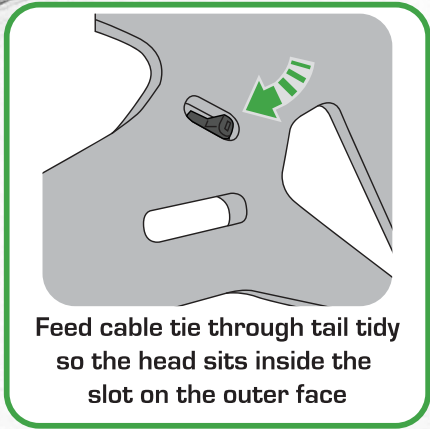

Repeat
Both Sides

Repeat
Both Sides

Repeat
Both Sides

Repeat
Both Sides

Repeat
Both Sides

OEM PART

Repeat
Both Sides

Repeat
Both Sides

Loop cable ties through the tail tidy.
Secure wires in position

Caution

Feed cable tie through tail tidy so the head sits inside the slot on the outer face

Run wires neatly down the channel in both parts ensuring they do not get trapped or squashed

Run wires neatly down the channel in both parts ensuring they do not get trapped or squashed

Caution

Run wires neatly down the channel in both parts ensuring they do not get trapped or squashed

Caution

Run wires neatly down the channel in both parts ensuring they do not get trapped or squashed