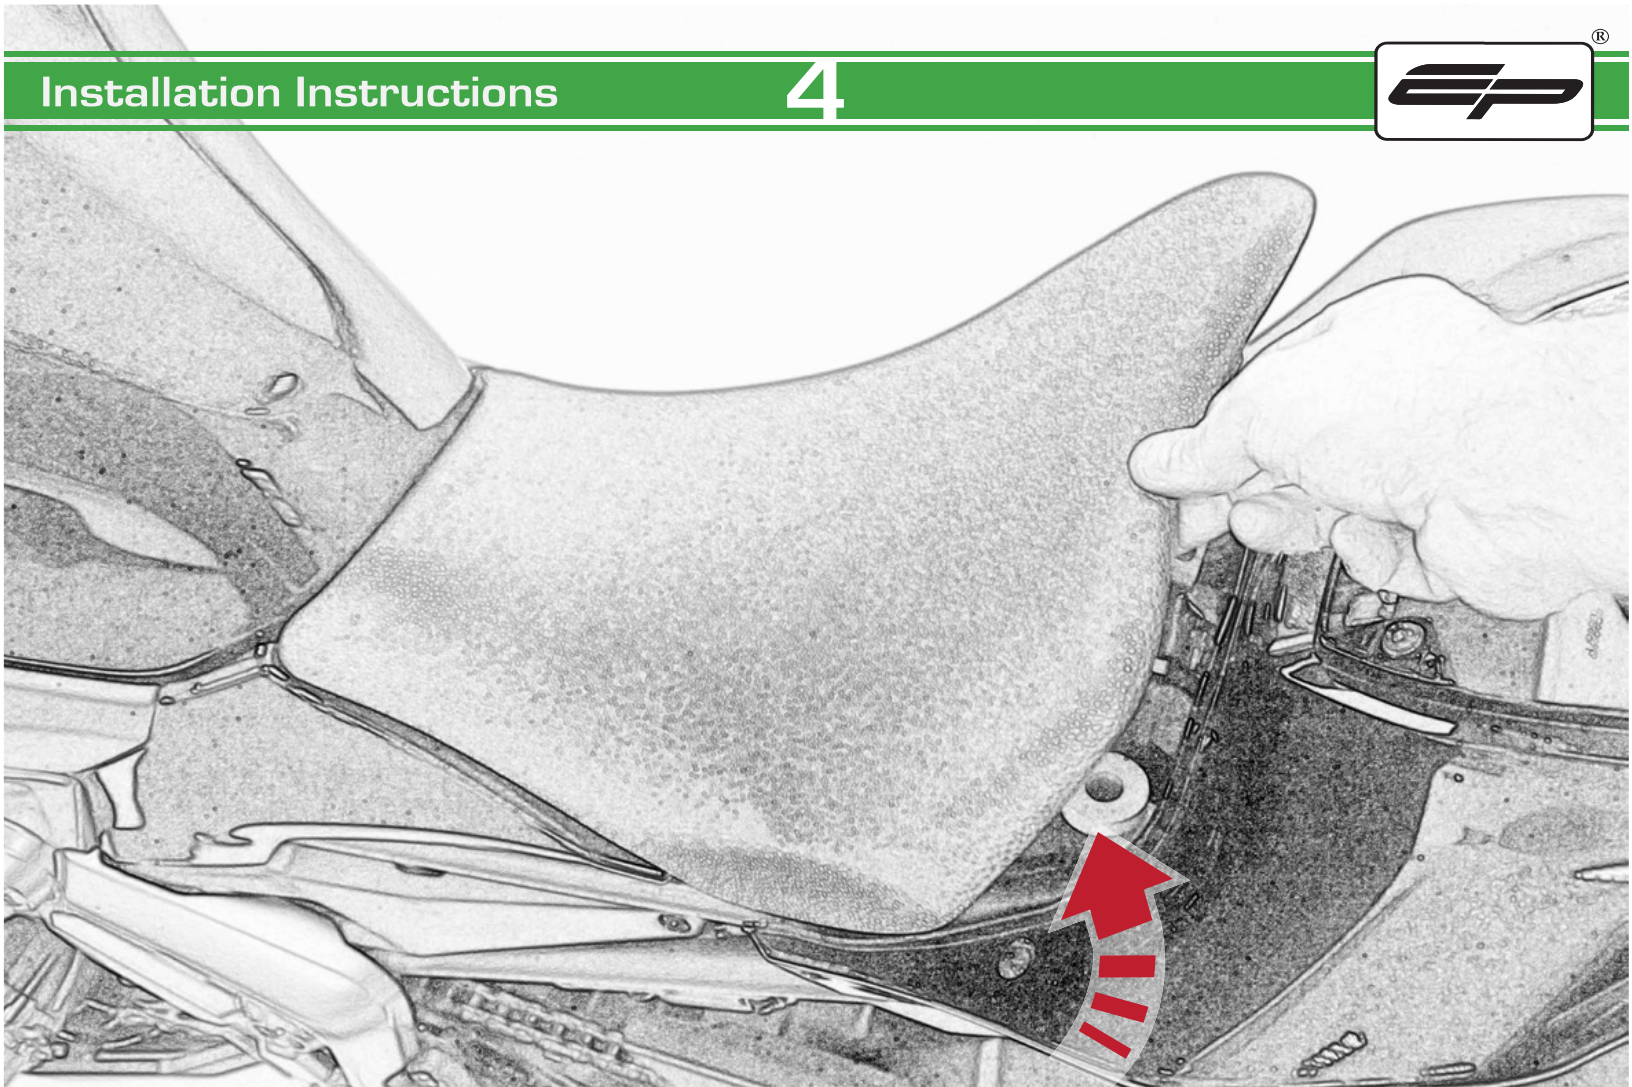

EVOTECH®
P E R F O R M A N C E

**Z900 Kawasaki
Tail Tidy**

Installation Instructions

Kit Contents PRN013818

- Ⓐ 1 x Upper Bracket
- Ⓑ 1 x Lower Bracket
- Ⓒ 1 x Base Plate
- Ⓓ 1 x Number Plate Bracket
- Ⓔ 1 x Retro Light
- Ⓕ 1 x Loom Connector 5
- Ⓖ 2 x M6 Flange Nut
- Ⓗ 2 x M4 Flange Nut
- Ⓘ 2 x M4 x 6 Black Button Head Bolts
- Ⓙ 2 x M4 Black Washers
- Ⓚ 3 x M5 x 12 Countersunk Screws
- Ⓛ 4 x M6 Black Washers
- Ⓜ 6 x M6 x 16 Black Button Head Bolts

Loop cable ties through the tail tidy.
Secure wires in position

Caution

Feed cable tie through tail tidy so the head sits inside the slot on the outer face

Run wires neatly down the channel in both parts ensuring they do not get trapped or squashed