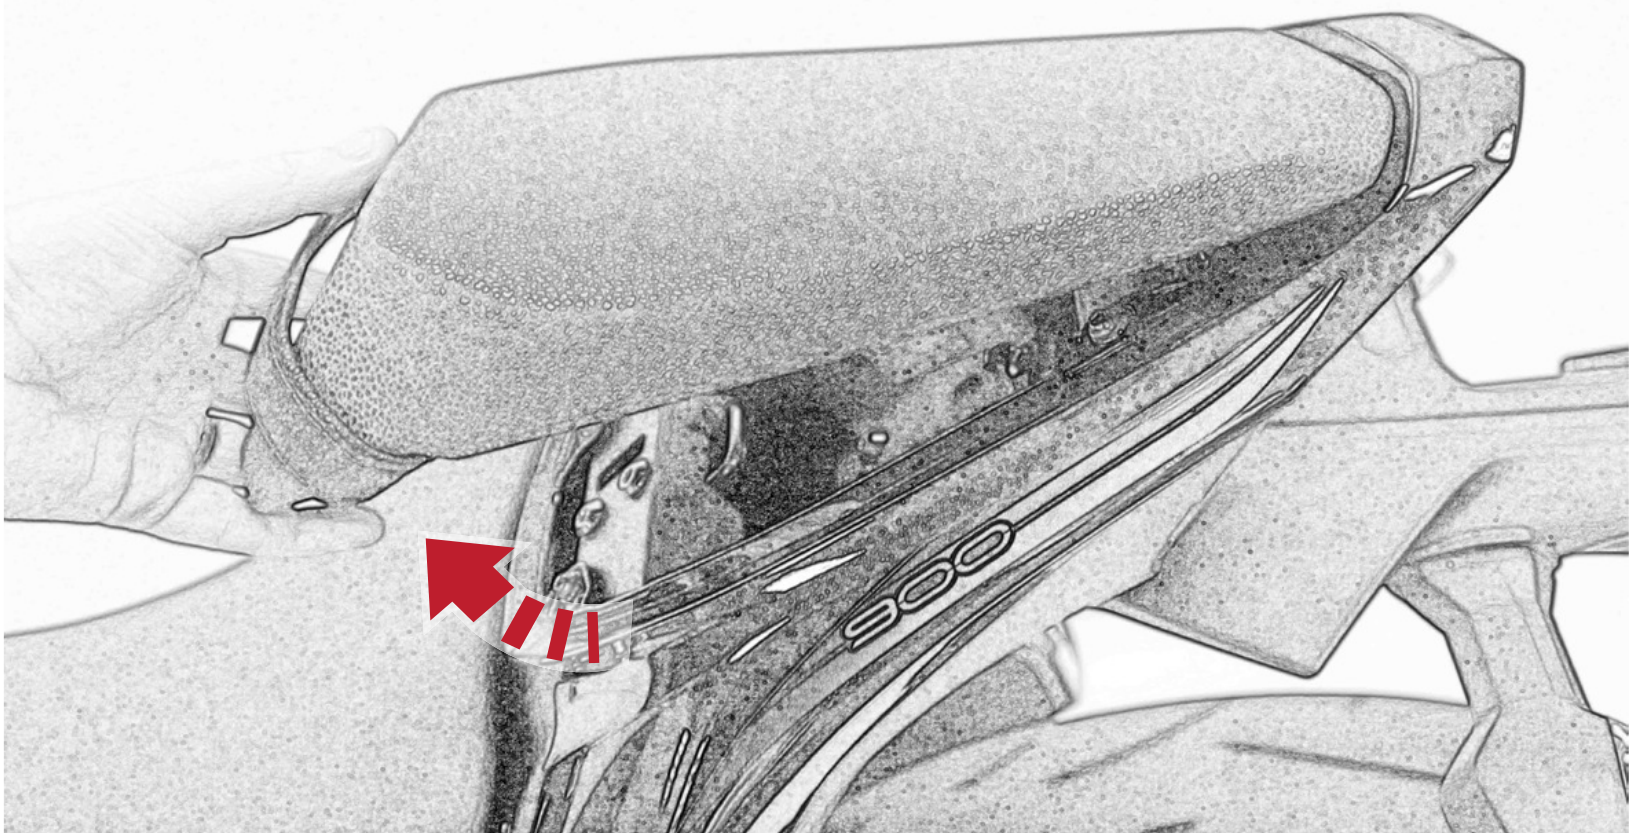

EVOTECH®
P E R F O R M A N C E

**Z900 Kawasaki
Tail Tidy**

Installation Instructions

Kit Contents PRN013818

- Ⓐ 1 x Upper Bracket
- Ⓑ 1 x Lower Bracket
- Ⓒ 1 x Base Plate
- Ⓓ 1 x Number Plate Bracket
- Ⓔ 1 x Retro Light
- Ⓕ 1 x Loom Connector 5
- Ⓖ 2 x M6 Flange Nut
- Ⓗ 2 x M4 Flange Nut
- Ⓘ 2 x M4 x 6 Black Button Head Bolts
- Ⓙ 2 x M4 Black Washers
- Ⓚ 3 x M5 x 12 Countersunk Screws
- Ⓛ 4 x M6 Black Washers
- Ⓜ 6 x M6 x 16 Black Button Head Bolts

Loop cable ties through the tail tidy.
Secure wires in position

Caution

Feed cable tie through tail tidy so the head sits inside the slot on the outer face

Run wires neatly down the channel in both parts ensuring they do not get trapped or squashed