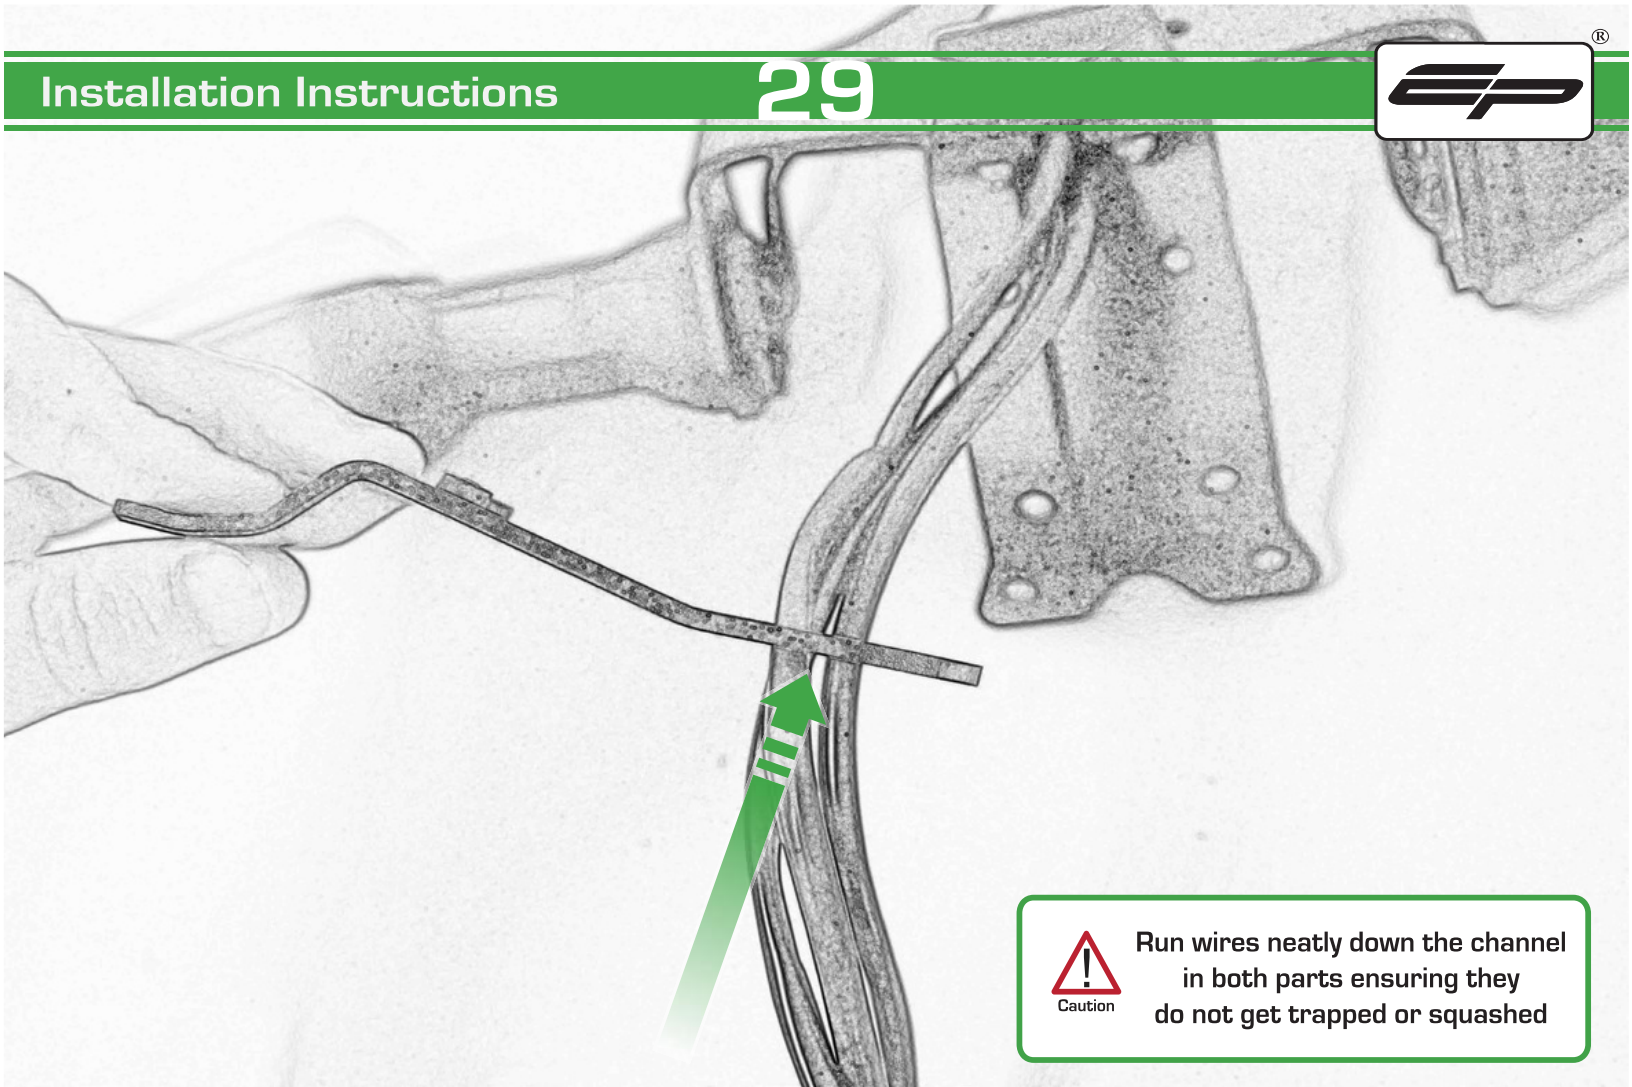

Loop cable ties through the tail tidy.
Secure wires in position

Caution

Feed cable tie through tail tidy so the head sits inside the slot on the outer face

Run wires neatly down the channel in both parts ensuring they do not get trapped or squashed

Run wires neatly down the channel in both parts ensuring they do not get trapped or squashed

Caution

Run wires neatly down the channel in both parts ensuring they do not get trapped or squashed

Caution

Run wires neatly down the channel in both parts ensuring they do not get trapped or squashed