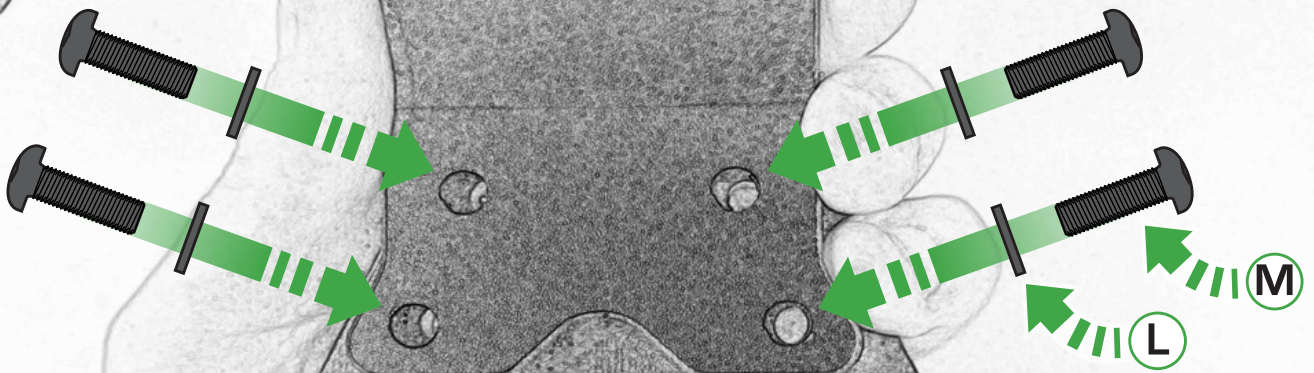

Loop cable ties through the tail tidy.
Secure wires in position

Caution

Feed cable tie through tail tidy so the head sits inside the slot on the outer face

Run wires neatly down the channel in both parts ensuring they do not get trapped or squashed

Run wires neatly down the channel in both parts ensuring they do not get trapped or squashed

Caution

Run wires neatly down the channel in both parts ensuring they do not get trapped or squashed

Caution

Run wires neatly down the channel in both parts ensuring they do not get trapped or squashed

OEM PART

A170324

Reverse Stages

8 - 1

Installation Instructions

EVOTECH[®]
P E R F O R M A N C E

Installation Instructions

EVOTECH[®]
P E R F O R M A N C E