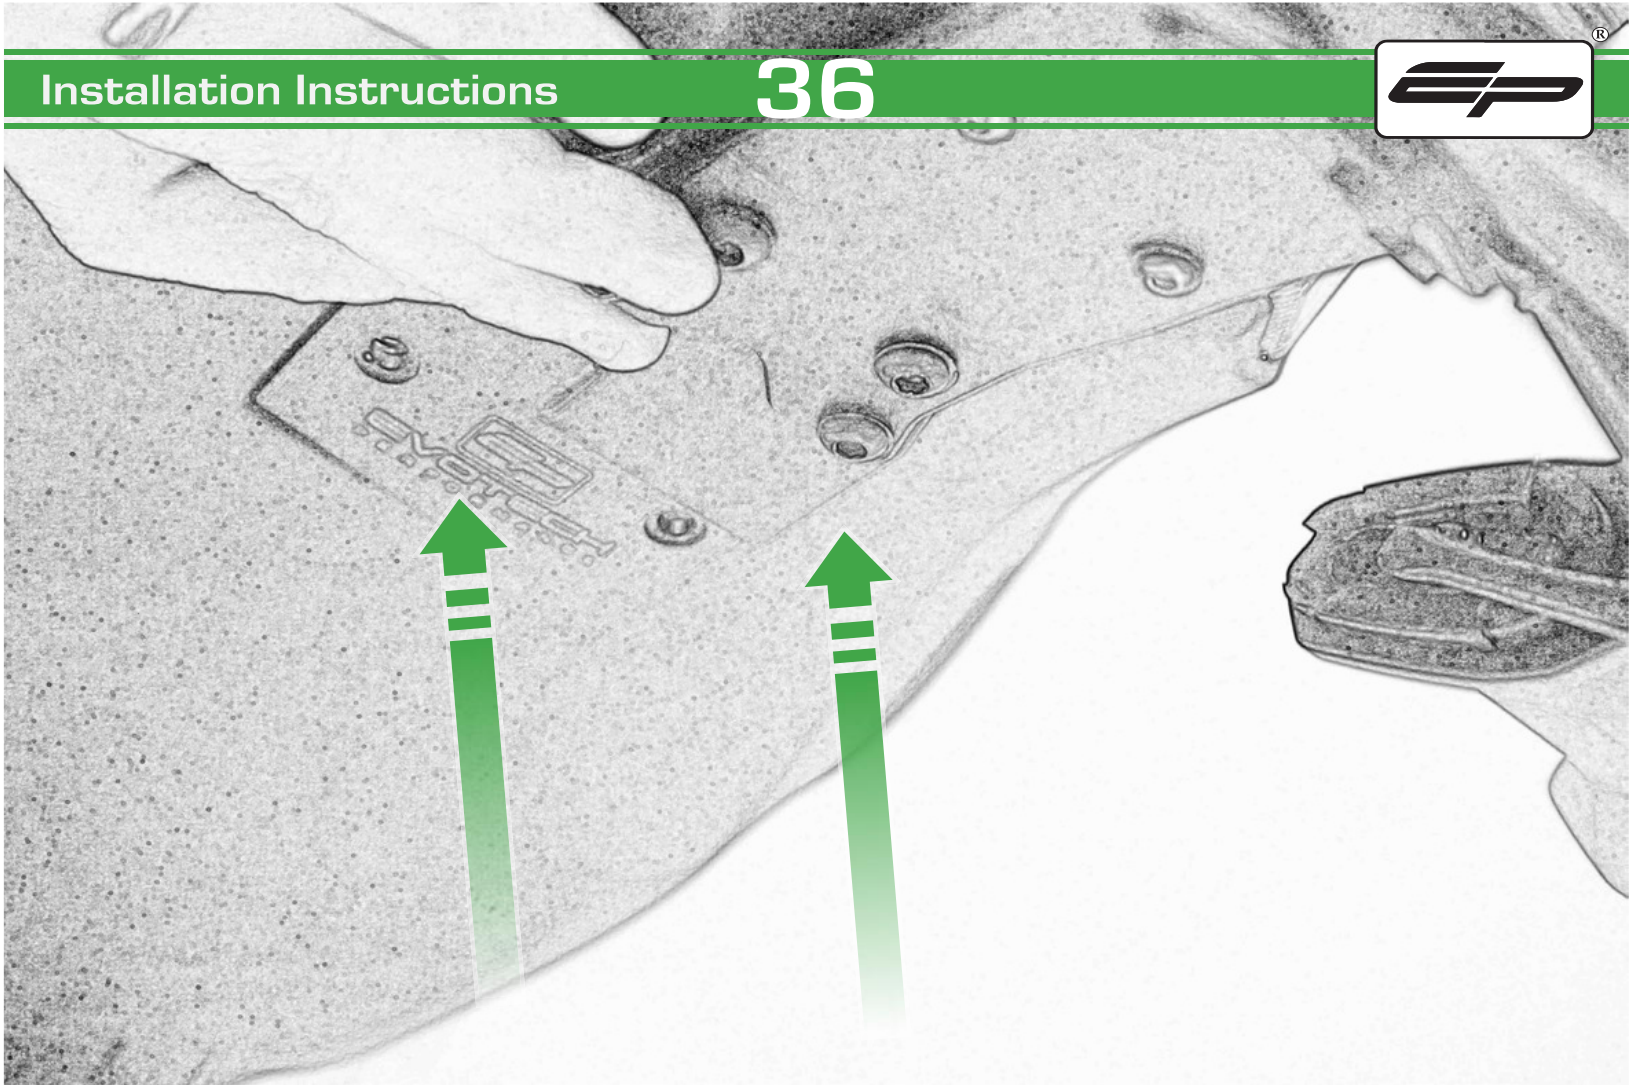

Loop cable ties through the tail tidy.
Secure wires in position

Caution

Feed cable tie through tail tidy so the head sits inside the slot on the outer face

Run wires neatly down the channel in both parts ensuring they do not get trapped or squashed

Run wires neatly down the channel in both parts ensuring they do not get trapped or squashed

Caution

Run wires neatly down the channel in both parts ensuring they do not get trapped or squashed

Caution

Run wires neatly down the channel in both parts ensuring they do not get trapped or squashed