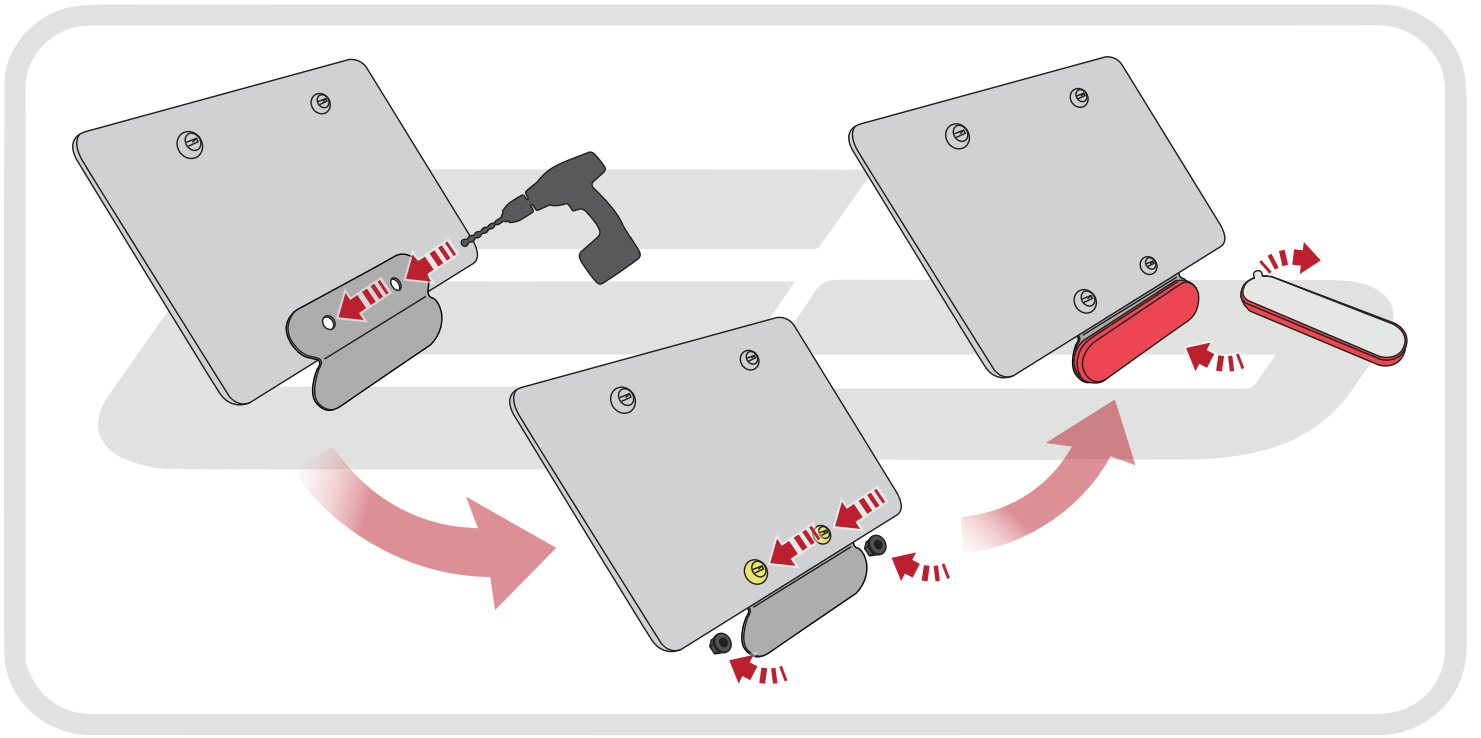

Loop cable ties through the tail tidy.
Secure wires in position

Caution

Feed cable tie through tail tidy so the head sits inside the slot on the outer face

Run wires neatly down the channel in both parts ensuring they do not get trapped or squashed

Run wires neatly down the channel in both parts ensuring they do not get trapped or squashed

Caution

Run wires neatly down the channel in both parts ensuring they do not get trapped or squashed

Caution

Run wires neatly down the channel in both parts ensuring they do not get trapped or squashed

OEM PART

A170324

Reverse Stages

8 - 1

Installation Instructions

EVOTECH[®]
P E R F O R M A N C E

Installation Instructions

EVOTECH[®]
P E R F O R M A N C E