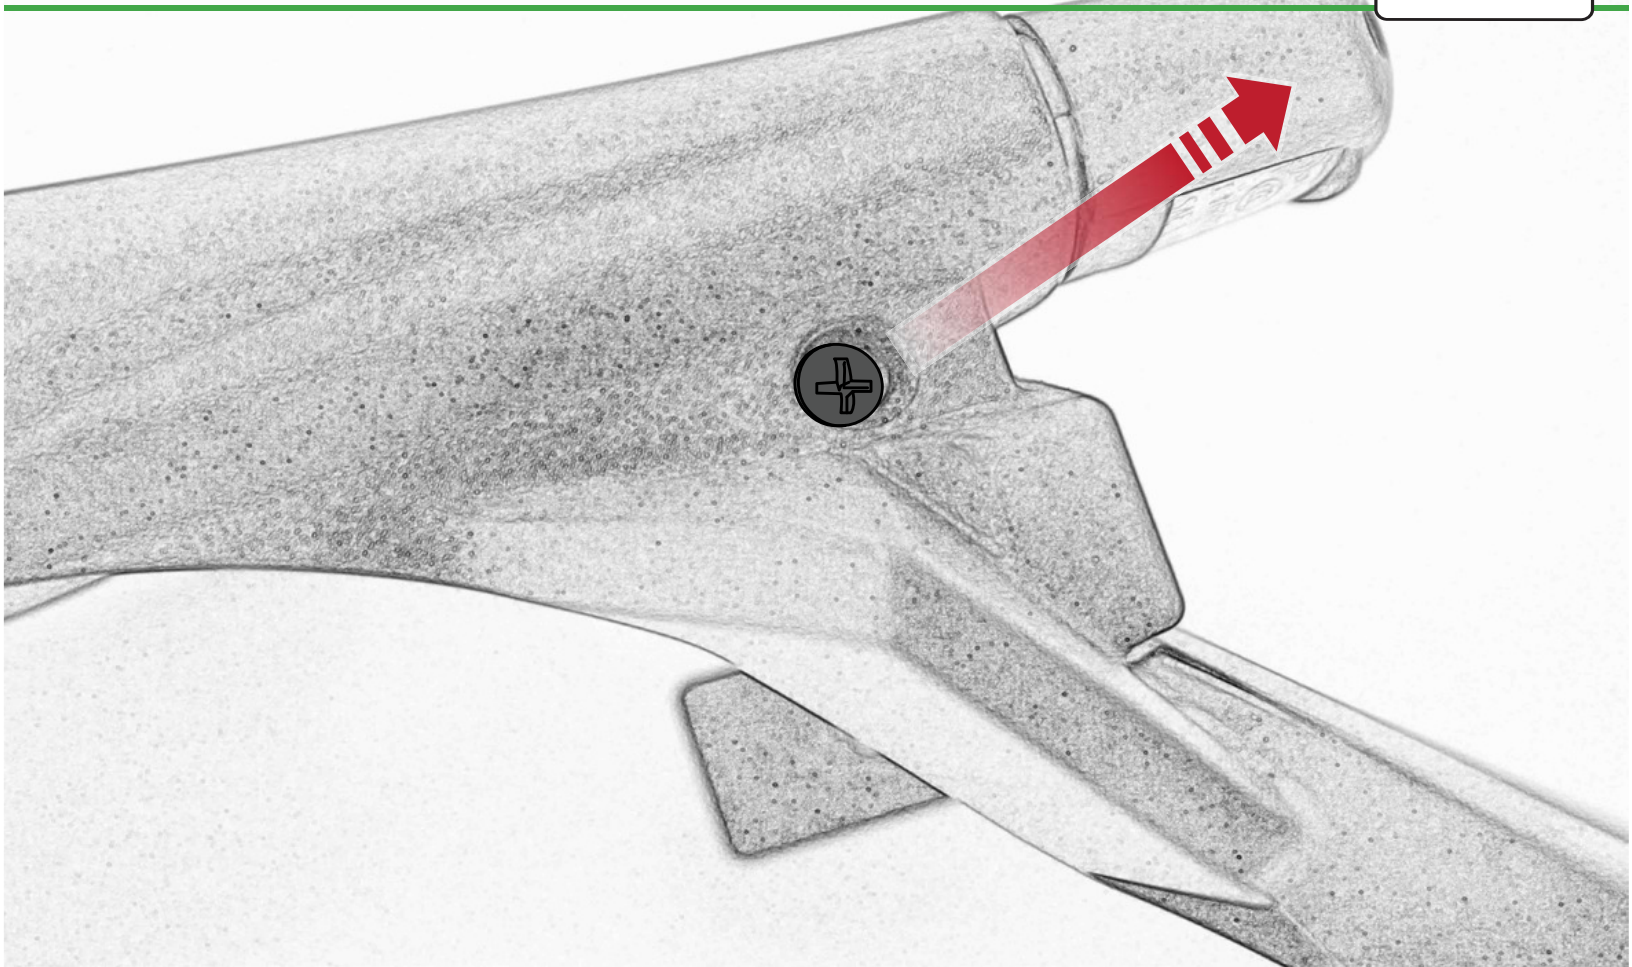

EVOTECH®
P E R F O R M A N C E

**Z900 Kawasaki
Tail Tidy**

Installation Instructions

Kit Contents PRN013818

- Ⓐ 1 x Upper Bracket
- Ⓑ 1 x Lower Bracket
- Ⓒ 1 x Base Plate
- Ⓓ 1 x Number Plate Bracket
- Ⓔ 1 x Retro Light
- Ⓕ 1 x Loom Connector 5
- Ⓖ 2 x M6 Flange Nut
- Ⓗ 2 x M4 Flange Nut
- Ⓘ 2 x M4 x 6 Black Button Head Bolts
- Ⓙ 2 x M4 Black Washers
- Ⓚ 3 x M5 x 12 Countersunk Screws
- Ⓛ 4 x M6 Black Washers
- Ⓜ 6 x M6 x 16 Black Button Head Bolts

Repeat
Both Sides

Repeat
Both Sides

Repeat
Both Sides

Repeat
Both Sides

Repeat
Both Sides

OEM PART

Repeat
Both Sides

Repeat
Both Sides

Loop cable ties through the tail tidy.
Secure wires in position

Caution

Feed cable tie through tail tidy so the head sits inside the slot on the outer face

Run wires neatly down the channel in both parts ensuring they do not get trapped or squashed

Run wires neatly down the channel in both parts ensuring they do not get trapped or squashed

Caution

Run wires neatly down the channel in both parts ensuring they do not get trapped or squashed

Caution

Run wires neatly down the channel in both parts ensuring they do not get trapped or squashed