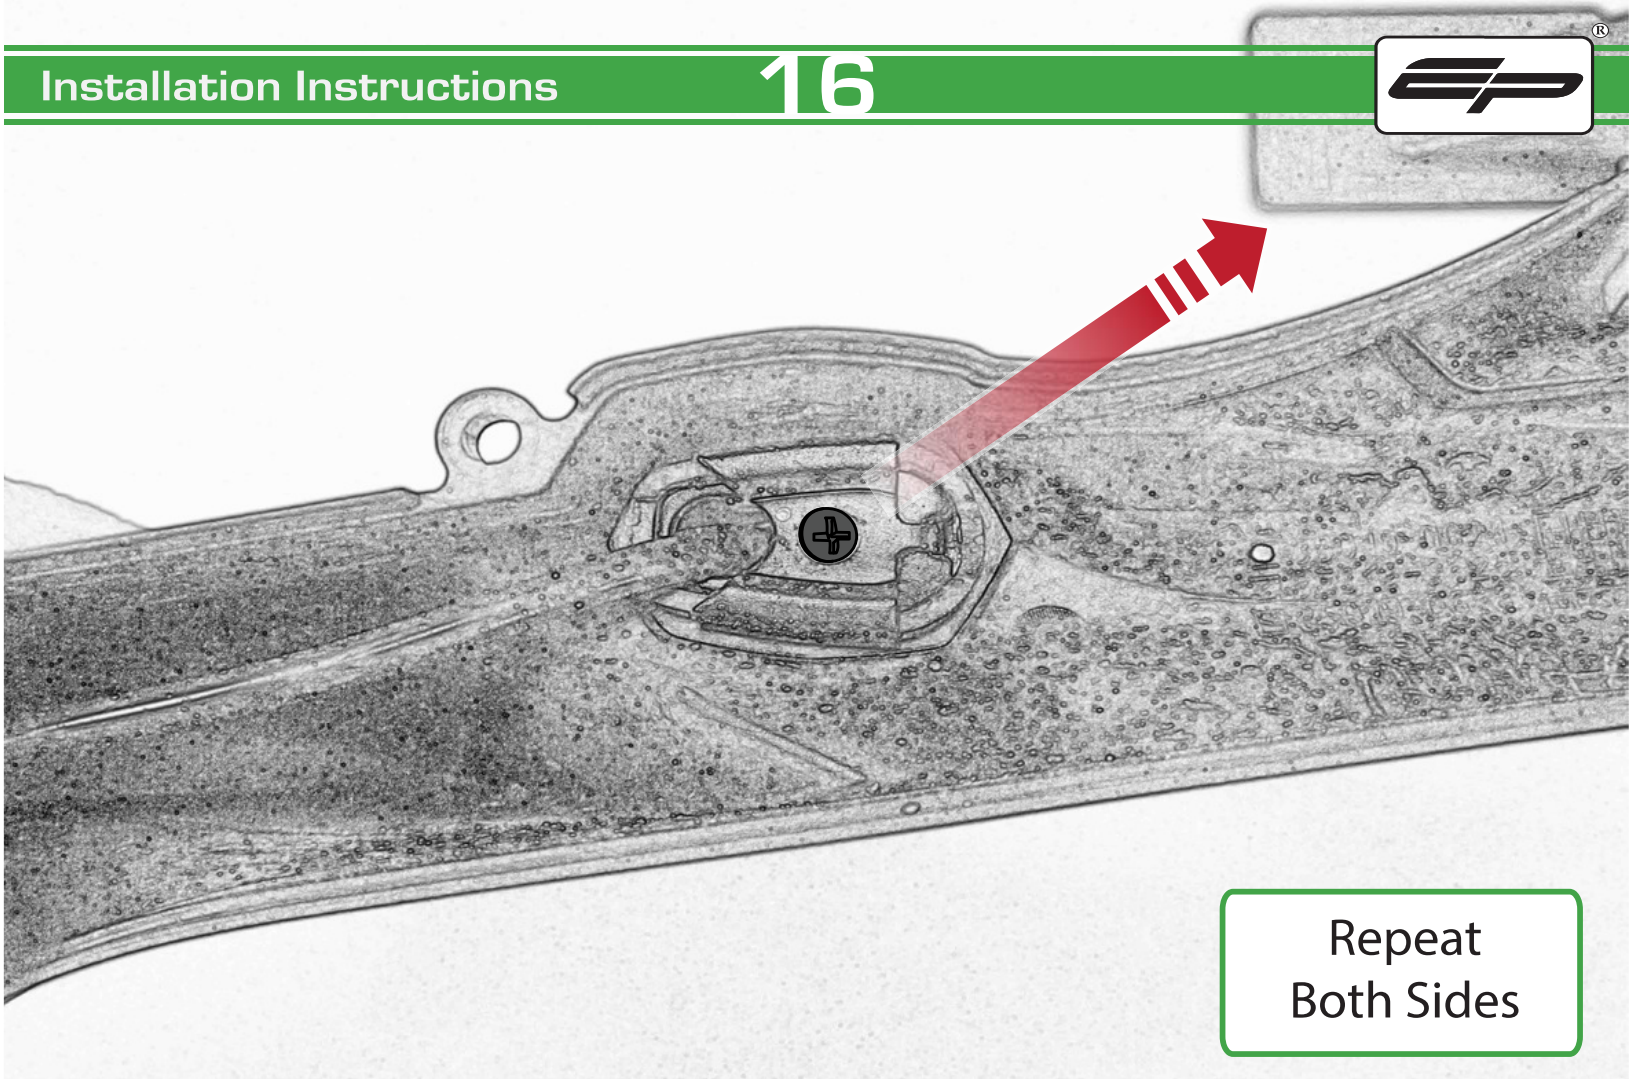

EVOTECH®
P E R F O R M A N C E

**Z900 Kawasaki
Tail Tidy**

Installation Instructions

Kit Contents PRN013818

- Ⓐ 1 x Upper Bracket
- Ⓑ 1 x Lower Bracket
- Ⓒ 1 x Base Plate
- Ⓓ 1 x Number Plate Bracket
- Ⓔ 1 x Retro Light
- Ⓕ 1 x Loom Connector 5
- Ⓖ 2 x M6 Flange Nut
- Ⓗ 2 x M4 Flange Nut
- Ⓘ 2 x M4 x 6 Black Button Head Bolts
- Ⓙ 2 x M4 Black Washers
- Ⓚ 3 x M5 x 12 Countersunk Screws
- Ⓛ 4 x M6 Black Washers
- Ⓜ 6 x M6 x 16 Black Button Head Bolts

Repeat
Both Sides

Repeat
Both Sides

Repeat
Both Sides

Repeat
Both Sides

Repeat
Both Sides

OEM PART

Repeat
Both Sides

Repeat
Both Sides

Loop cable ties through the tail tidy.
Secure wires in position

Caution

Feed cable tie through tail tidy so the head sits inside the slot on the outer face

Run wires neatly down the channel in both parts ensuring they do not get trapped or squashed

Run wires neatly down the channel in both parts ensuring they do not get trapped or squashed

Caution

Run wires neatly down the channel in both parts ensuring they do not get trapped or squashed

Caution

Run wires neatly down the channel in both parts ensuring they do not get trapped or squashed