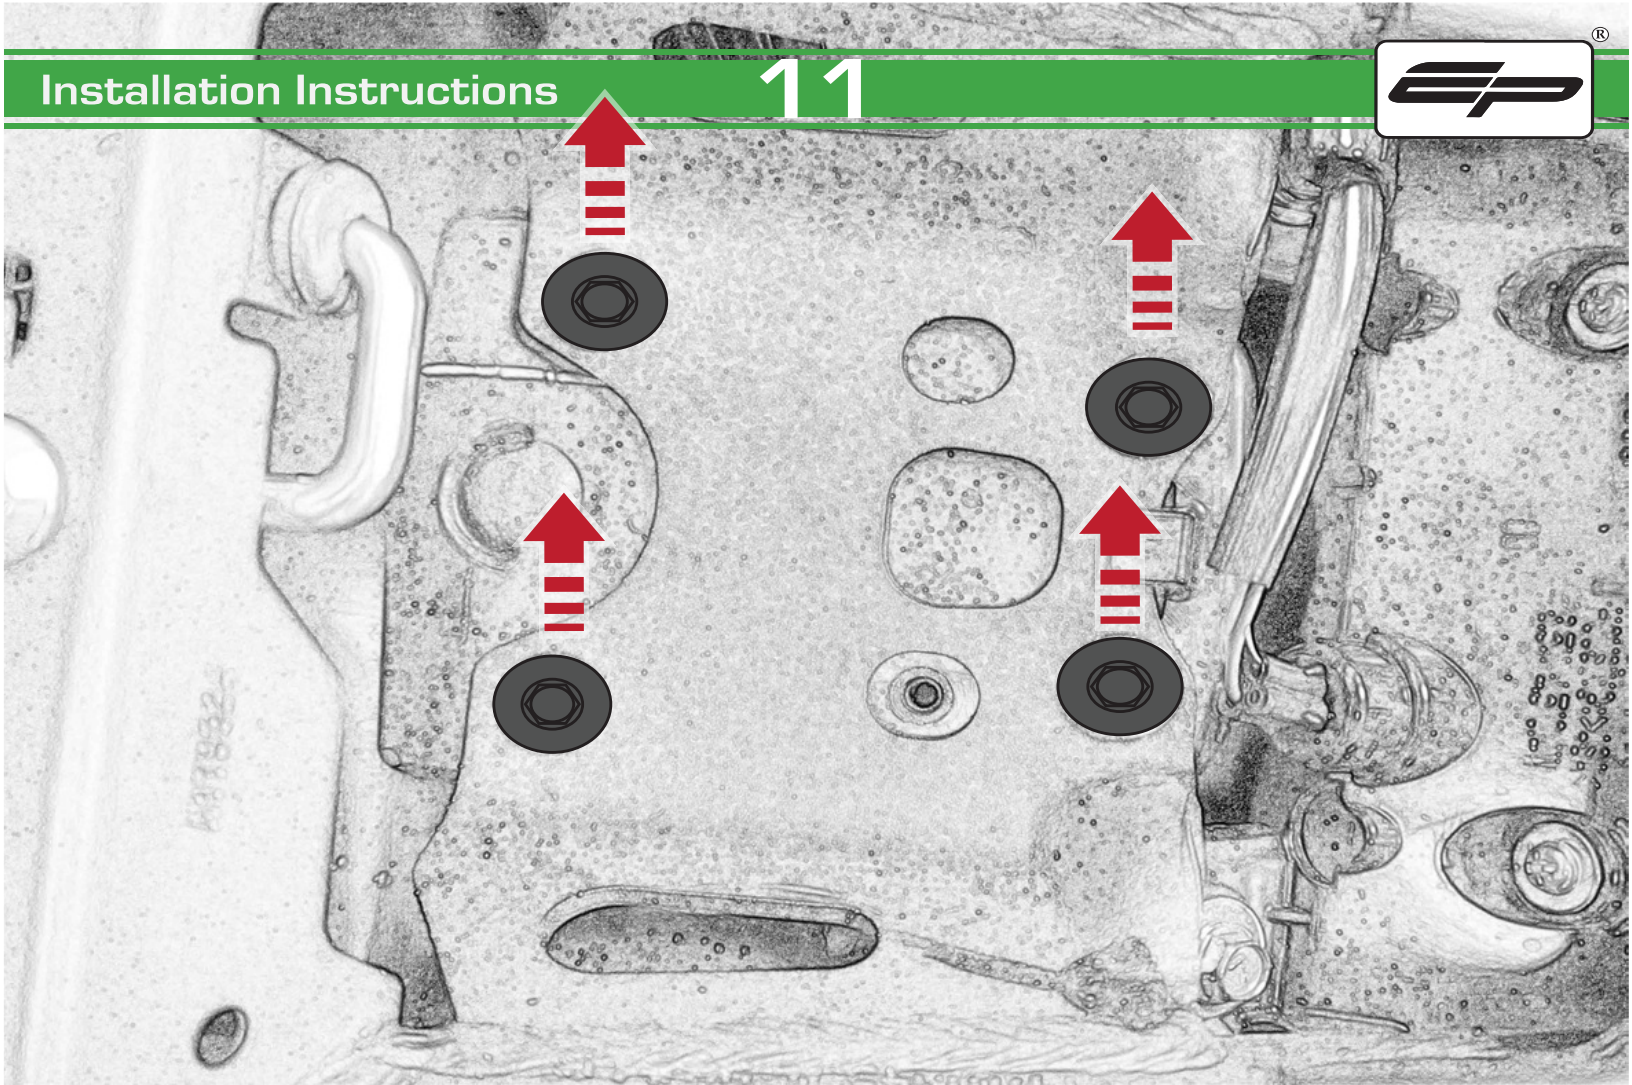

EVOTECH®
P E R F O R M A N C E

**Z900 Kawasaki
Tail Tidy**

Installation Instructions

Kit Contents PRN013818

- Ⓐ 1 x Upper Bracket
- Ⓑ 1 x Lower Bracket
- Ⓒ 1 x Base Plate
- Ⓓ 1 x Number Plate Bracket
- Ⓔ 1 x Retro Light
- Ⓕ 1 x Loom Connector 5
- Ⓖ 2 x M6 Flange Nut
- Ⓗ 2 x M4 Flange Nut
- Ⓘ 2 x M4 x 6 Black Button Head Bolts
- Ⓙ 2 x M4 Black Washers
- Ⓚ 3 x M5 x 12 Countersunk Screws
- Ⓛ 4 x M6 Black Washers
- Ⓜ 6 x M6 x 16 Black Button Head Bolts

Repeat
Both Sides

Repeat
Both Sides

Repeat
Both Sides

Repeat
Both Sides

Repeat
Both Sides

OEM PART

Repeat
Both Sides

Repeat
Both Sides

Loop cable ties through the tail tidy.
Secure wires in position

Caution

Feed cable tie through tail tidy so the head sits inside the slot on the outer face

Run wires neatly down the channel in both parts ensuring they do not get trapped or squashed

Run wires neatly down the channel in both parts ensuring they do not get trapped or squashed

Caution

Run wires neatly down the channel in both parts ensuring they do not get trapped or squashed

Caution

Run wires neatly down the channel in both parts ensuring they do not get trapped or squashed