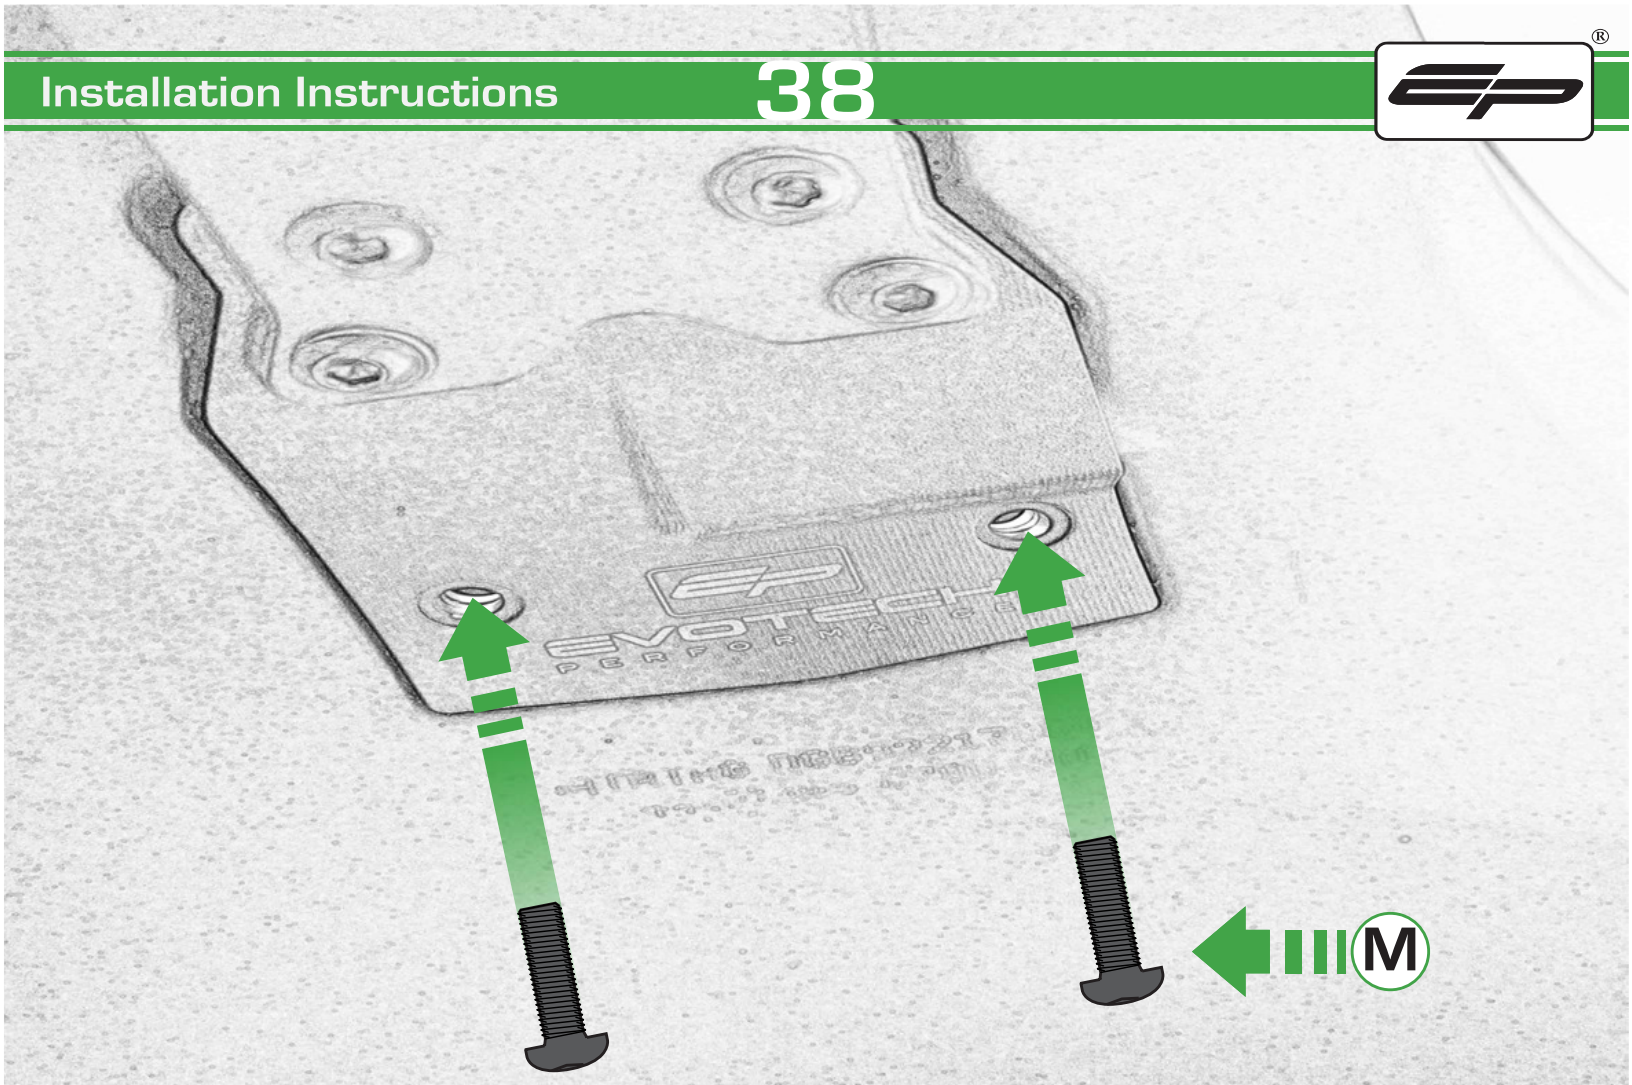

Loop cable ties through the tail tidy.
Secure wires in position

Caution

Feed cable tie through tail tidy so the head sits inside the slot on the outer face

Run wires neatly down the channel in both parts ensuring they do not get trapped or squashed

Run wires neatly down the channel in both parts ensuring they do not get trapped or squashed

Caution

Run wires neatly down the channel in both parts ensuring they do not get trapped or squashed

Caution

Run wires neatly down the channel in both parts ensuring they do not get trapped or squashed

OEM PART

A170324

Reverse Stages

8 - 1

Installation Instructions

EVOTECH[®]
P E R F O R M A N C E

Installation Instructions

EVOTECH[®]
P E R F O R M A N C E