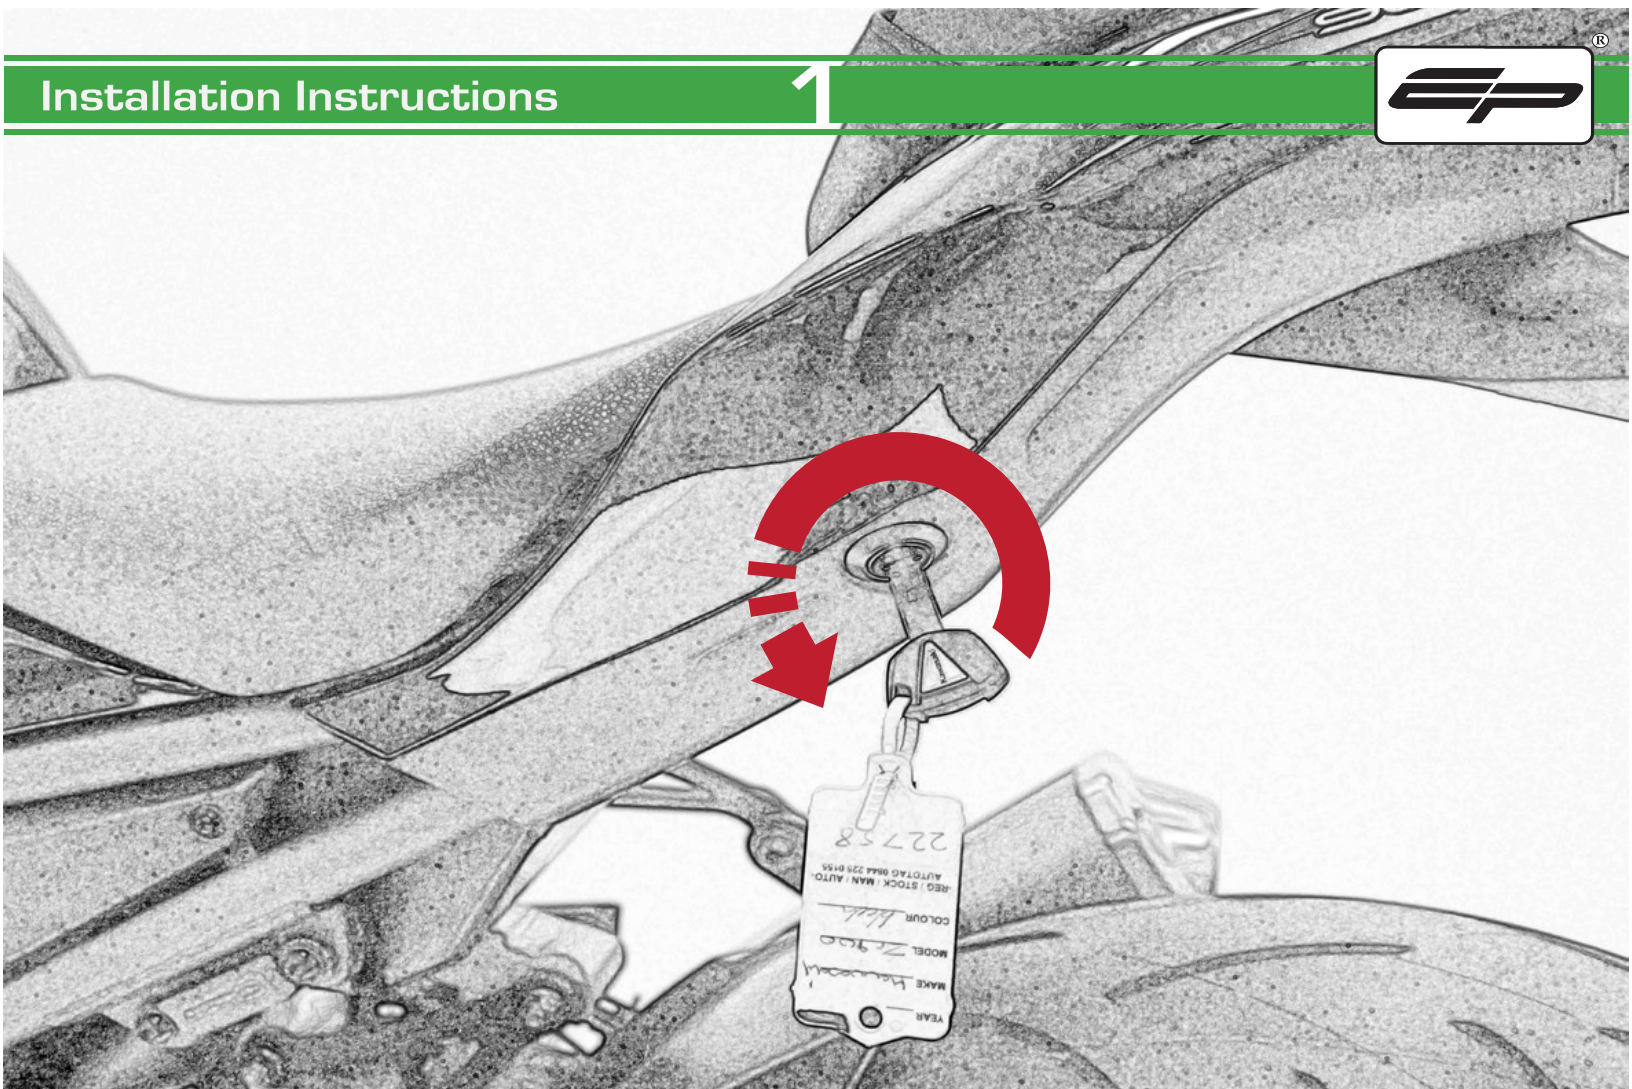

EVOTECH®
P E R F O R M A N C E

**Z900 Kawasaki
Tail Tidy**

Installation Instructions

Kit Contents PRN013818

- Ⓐ 1 x Upper Bracket
- Ⓑ 1 x Lower Bracket
- Ⓒ 1 x Base Plate
- Ⓓ 1 x Number Plate Bracket
- Ⓔ 1 x Retro Light
- Ⓕ 1 x Loom Connector 5
- Ⓖ 2 x M6 Flange Nut
- Ⓗ 2 x M4 Flange Nut
- Ⓘ 2 x M4 x 6 Black Button Head Bolts
- Ⓙ 2 x M4 Black Washers
- Ⓚ 3 x M5 x 12 Countersunk Screws
- Ⓛ 4 x M6 Black Washers
- Ⓜ 6 x M6 x 16 Black Button Head Bolts

Loop cable ties through the tail tidy.
Secure wires in position

Caution

Feed cable tie through tail tidy so the head sits inside the slot on the outer face

Run wires neatly down the channel in both parts ensuring they do not get trapped or squashed