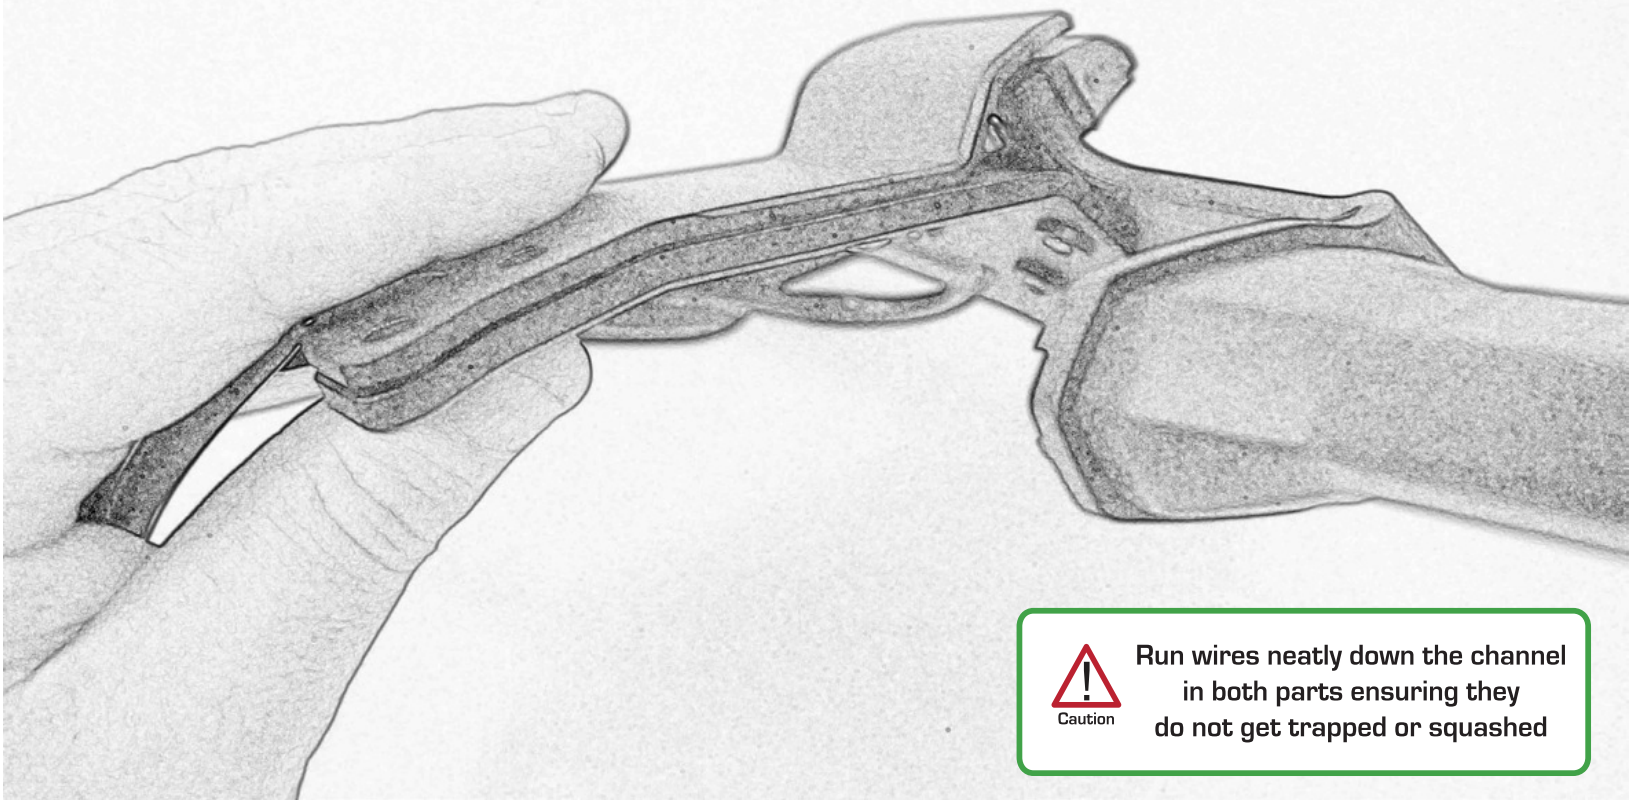

Loop cable ties through the tail tidy.
Secure wires in position

Caution

Feed cable tie through tail tidy so the head sits inside the slot on the outer face

Run wires neatly down the channel in both parts ensuring they do not get trapped or squashed

Run wires neatly down the channel in both parts ensuring they do not get trapped or squashed

Caution

Run wires neatly down the channel in both parts ensuring they do not get trapped or squashed

Caution

Run wires neatly down the channel in both parts ensuring they do not get trapped or squashed