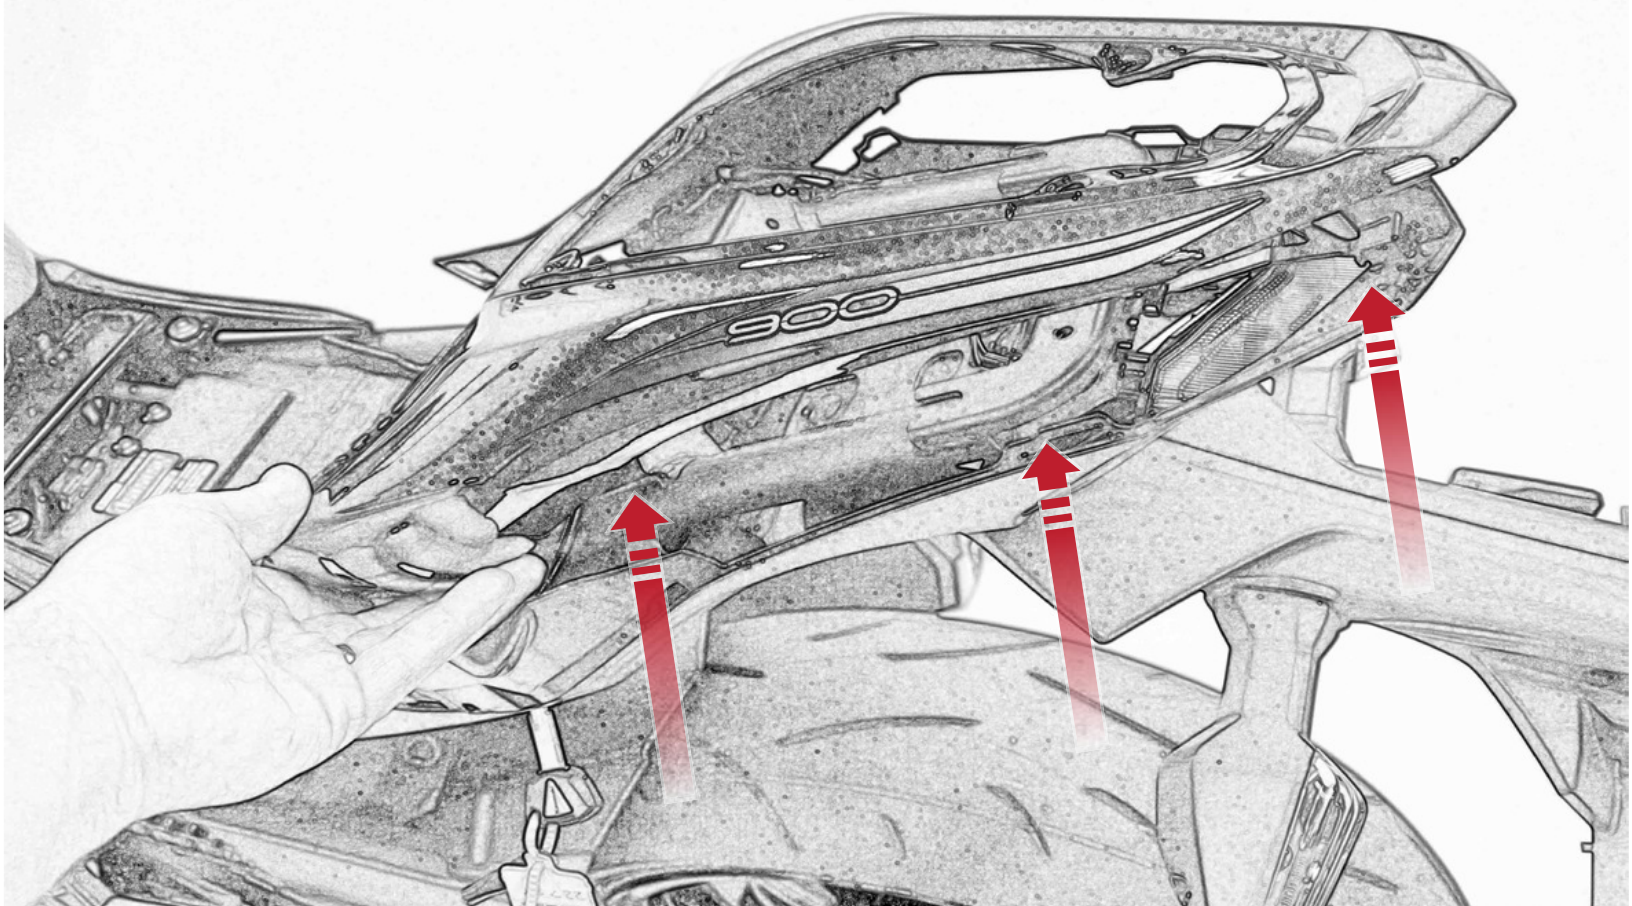

EVOTECH®
P E R F O R M A N C E

**Z900 Kawasaki
Tail Tidy**

Installation Instructions

Kit Contents PRN013818

- Ⓐ 1 x Upper Bracket
- Ⓑ 1 x Lower Bracket
- Ⓒ 1 x Base Plate
- Ⓓ 1 x Number Plate Bracket
- Ⓔ 1 x Retro Light
- Ⓕ 1 x Loom Connector 5
- Ⓖ 2 x M6 Flange Nut
- Ⓗ 2 x M4 Flange Nut
- Ⓘ 2 x M4 x 6 Black Button Head Bolts
- Ⓙ 2 x M4 Black Washers
- Ⓚ 3 x M5 x 12 Countersunk Screws
- Ⓛ 4 x M6 Black Washers
- Ⓜ 6 x M6 x 16 Black Button Head Bolts

Repeat
Both Sides

Repeat
Both Sides

Repeat
Both Sides

Repeat
Both Sides

Repeat
Both Sides

OEM PART

Repeat
Both Sides

Repeat
Both Sides

Loop cable ties through the tail tidy.
Secure wires in position

Caution

Feed cable tie through tail tidy so the head sits inside the slot on the outer face

Run wires neatly down the channel in both parts ensuring they do not get trapped or squashed

Run wires neatly down the channel in both parts ensuring they do not get trapped or squashed

Caution

Run wires neatly down the channel in both parts ensuring they do not get trapped or squashed

Caution

Run wires neatly down the channel in both parts ensuring they do not get trapped or squashed