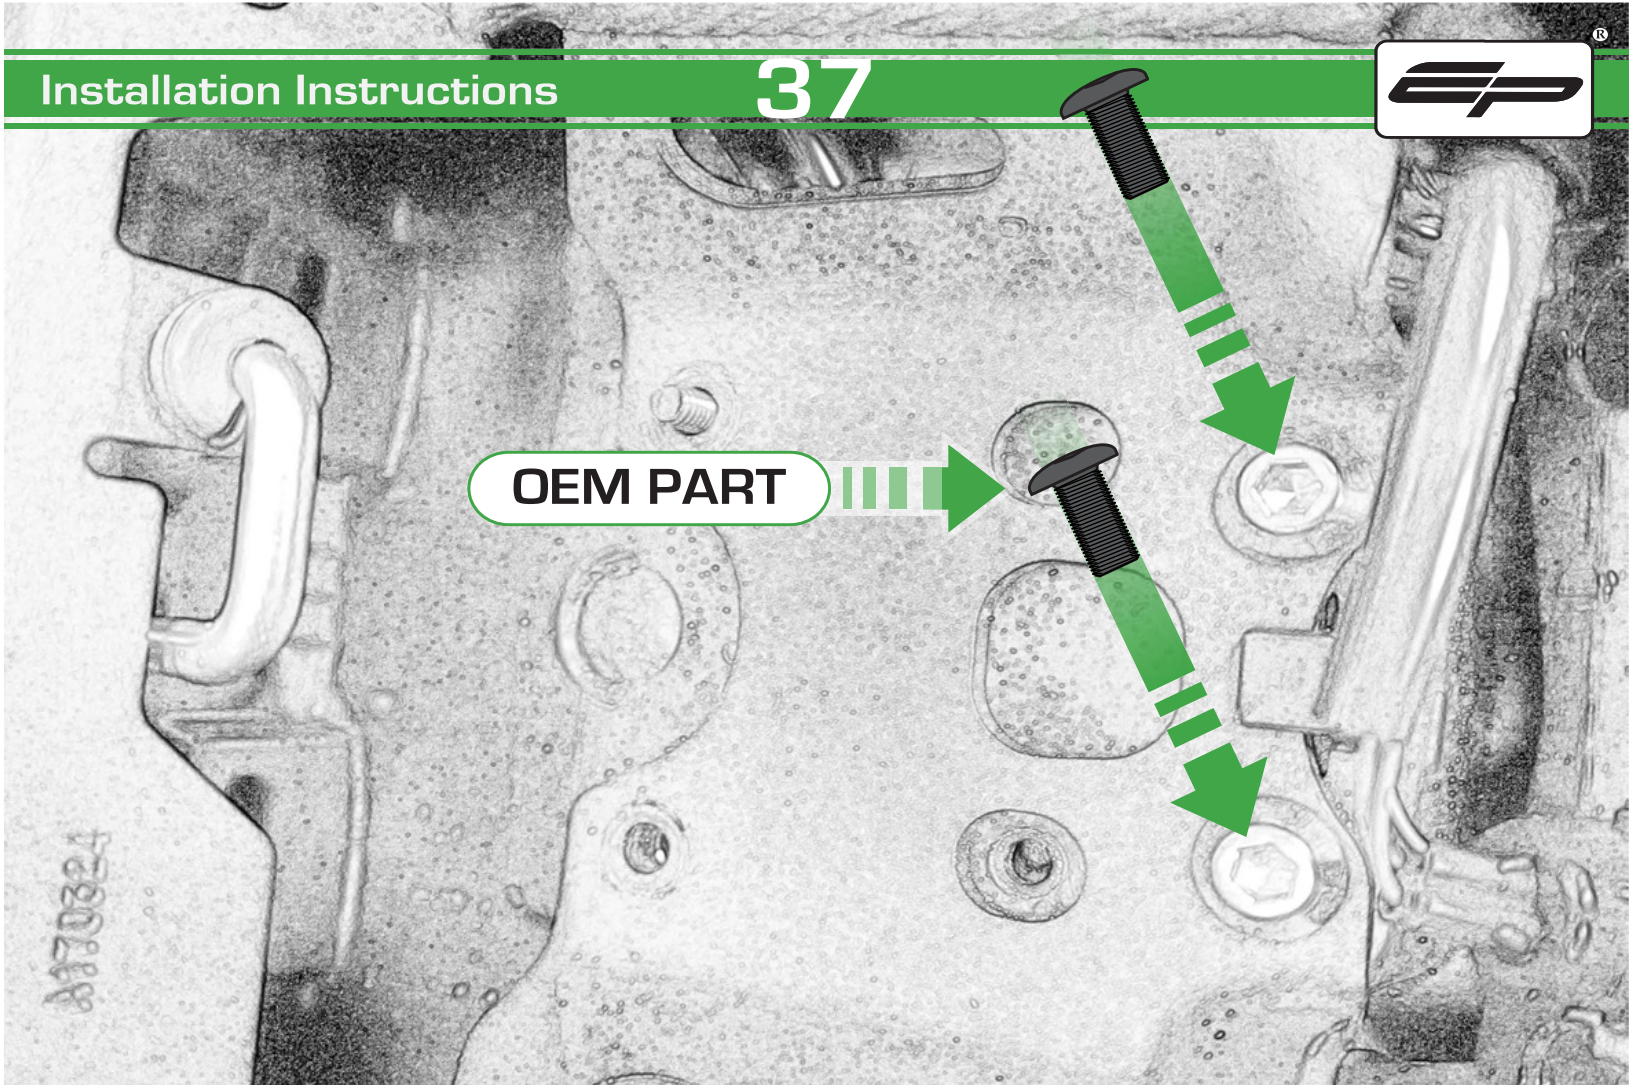

Loop cable ties through the tail tidy.
Secure wires in position

Caution

Feed cable tie through tail tidy so the head sits inside the slot on the outer face

Run wires neatly down the channel in both parts ensuring they do not get trapped or squashed

Run wires neatly down the channel in both parts ensuring they do not get trapped or squashed

Caution

Run wires neatly down the channel in both parts ensuring they do not get trapped or squashed

Caution

Run wires neatly down the channel in both parts ensuring they do not get trapped or squashed