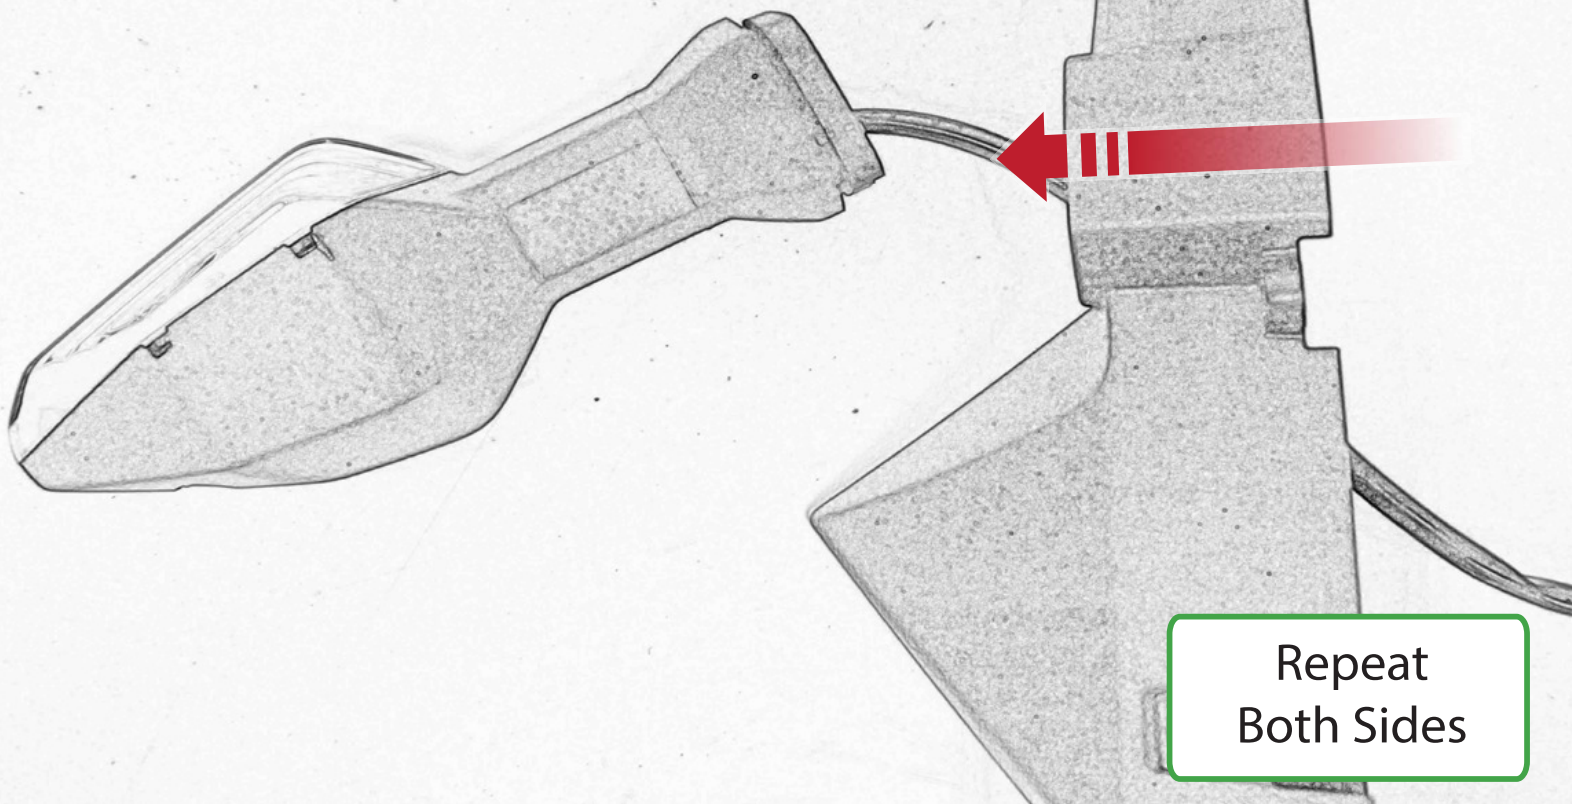

EVOTECH®
P E R F O R M A N C E

**Z900 Kawasaki
Tail Tidy**

Installation Instructions

Kit Contents PRN013818

- Ⓐ 1 x Upper Bracket
- Ⓑ 1 x Lower Bracket
- Ⓒ 1 x Base Plate
- Ⓓ 1 x Number Plate Bracket
- Ⓔ 1 x Retro Light
- Ⓕ 1 x Loom Connector 5
- Ⓖ 2 x M6 Flange Nut
- Ⓗ 2 x M4 Flange Nut
- Ⓘ 2 x M4 x 6 Black Button Head Bolts
- Ⓙ 2 x M4 Black Washers
- Ⓚ 3 x M5 x 12 Countersunk Screws
- Ⓛ 4 x M6 Black Washers
- Ⓜ 6 x M6 x 16 Black Button Head Bolts

Repeat
Both Sides

Repeat
Both Sides

Repeat
Both Sides

Repeat
Both Sides

Repeat
Both Sides

OEM PART

Repeat
Both Sides

Repeat
Both Sides

Loop cable ties through the tail tidy.
Secure wires in position

Caution

Feed cable tie through tail tidy so the head sits inside the slot on the outer face

Run wires neatly down the channel in both parts ensuring they do not get trapped or squashed

Run wires neatly down the channel in both parts ensuring they do not get trapped or squashed

Caution

Run wires neatly down the channel in both parts ensuring they do not get trapped or squashed

Caution

Run wires neatly down the channel in both parts ensuring they do not get trapped or squashed