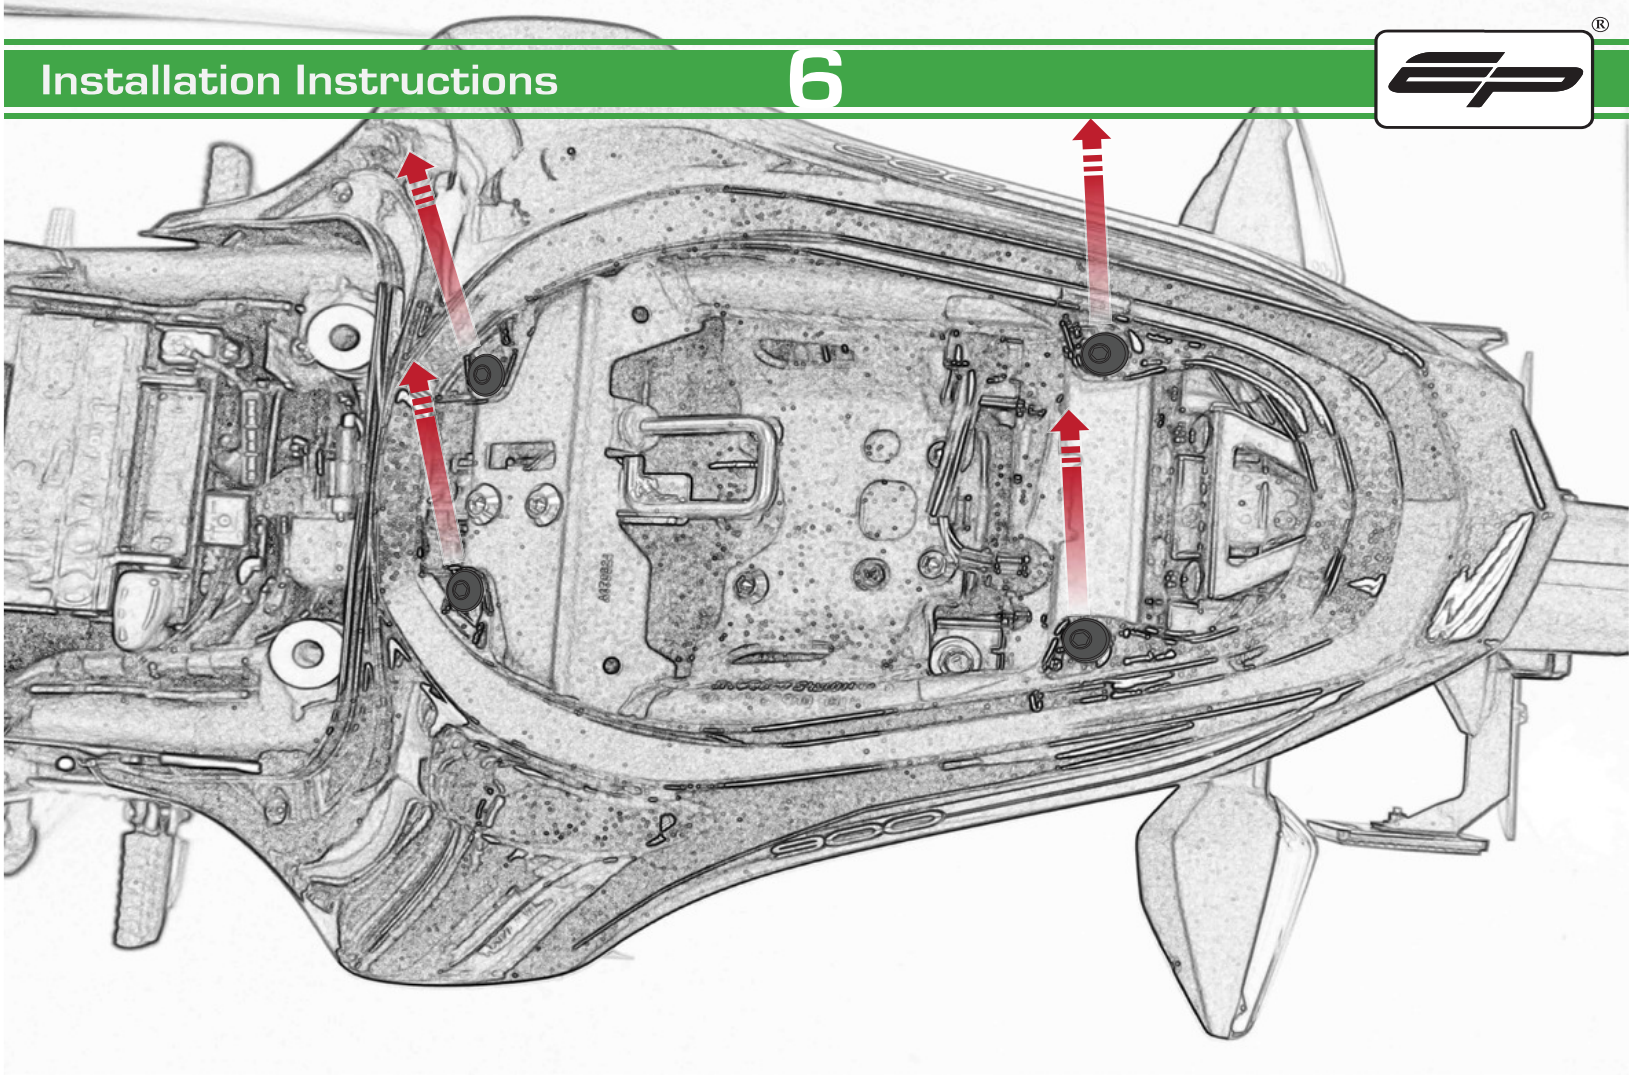

EVOTECH®
P E R F O R M A N C E

**Z900 Kawasaki
Tail Tidy**

Installation Instructions

Kit Contents PRN013818

- Ⓐ 1 x Upper Bracket
- Ⓑ 1 x Lower Bracket
- Ⓒ 1 x Base Plate
- Ⓓ 1 x Number Plate Bracket
- Ⓔ 1 x Retro Light
- Ⓕ 1 x Loom Connector 5
- Ⓖ 2 x M6 Flange Nut
- Ⓗ 2 x M4 Flange Nut
- Ⓘ 2 x M4 x 6 Black Button Head Bolts
- Ⓙ 2 x M4 Black Washers
- Ⓚ 3 x M5 x 12 Countersunk Screws
- Ⓛ 4 x M6 Black Washers
- Ⓜ 6 x M6 x 16 Black Button Head Bolts

Repeat
Both Sides

Repeat
Both Sides

Repeat
Both Sides

Repeat
Both Sides

Repeat
Both Sides

OEM PART

Repeat
Both Sides

Repeat
Both Sides

Loop cable ties through the tail tidy.
Secure wires in position

Caution

Feed cable tie through tail tidy so the head sits inside the slot on the outer face

Run wires neatly down the channel in both parts ensuring they do not get trapped or squashed