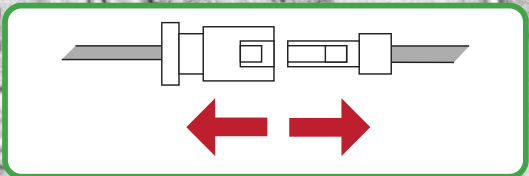

EVOTECH®
P E R F O R M A N C E

**Z900 Kawasaki
Tail Tidy**

Installation Instructions

Kit Contents PRN013818

- Ⓐ 1 x Upper Bracket
- Ⓑ 1 x Lower Bracket
- Ⓒ 1 x Base Plate
- Ⓓ 1 x Number Plate Bracket
- Ⓔ 1 x Retro Light
- Ⓕ 1 x Loom Connector 5
- Ⓖ 2 x M6 Flange Nut
- Ⓗ 2 x M4 Flange Nut
- Ⓘ 2 x M4 x 6 Black Button Head Bolts
- Ⓙ 2 x M4 Black Washers
- Ⓚ 3 x M5 x 12 Countersunk Screws
- Ⓛ 4 x M6 Black Washers
- Ⓜ 6 x M6 x 16 Black Button Head Bolts

Repeat
Both Sides

Repeat
Both Sides

Repeat
Both Sides

Repeat
Both Sides

Repeat
Both Sides

OEM PART

Repeat
Both Sides

Repeat
Both Sides

Loop cable ties through the tail tidy.
Secure wires in position

Caution

Feed cable tie through tail tidy so the head sits inside the slot on the outer face

Run wires neatly down the channel in both parts ensuring they do not get trapped or squashed