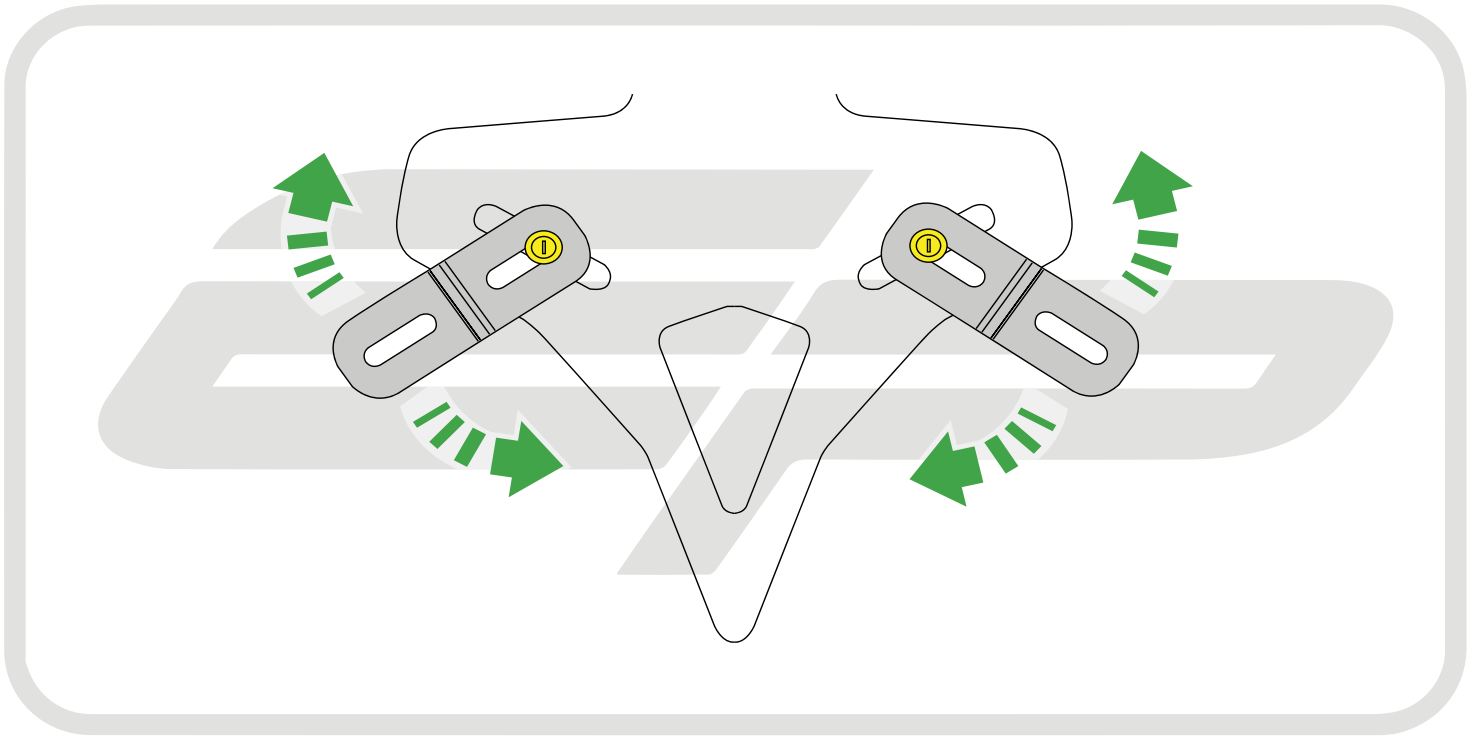

Loop cable ties through the tail tidy.
Secure wires in position

Caution

Feed cable tie through tail tidy so the head sits inside the slot on the outer face

Run wires neatly down the channel in both parts ensuring they do not get trapped or squashed

Run wires neatly down the channel in both parts ensuring they do not get trapped or squashed

Caution

Run wires neatly down the channel in both parts ensuring they do not get trapped or squashed

Caution

Run wires neatly down the channel in both parts ensuring they do not get trapped or squashed

OEM PART

A170324

Reverse Stages

8 - 1

Installation Instructions

EVOTECH[®]
P E R F O R M A N C E

Installation Instructions

EVOTECH[®]
P E R F O R M A N C E