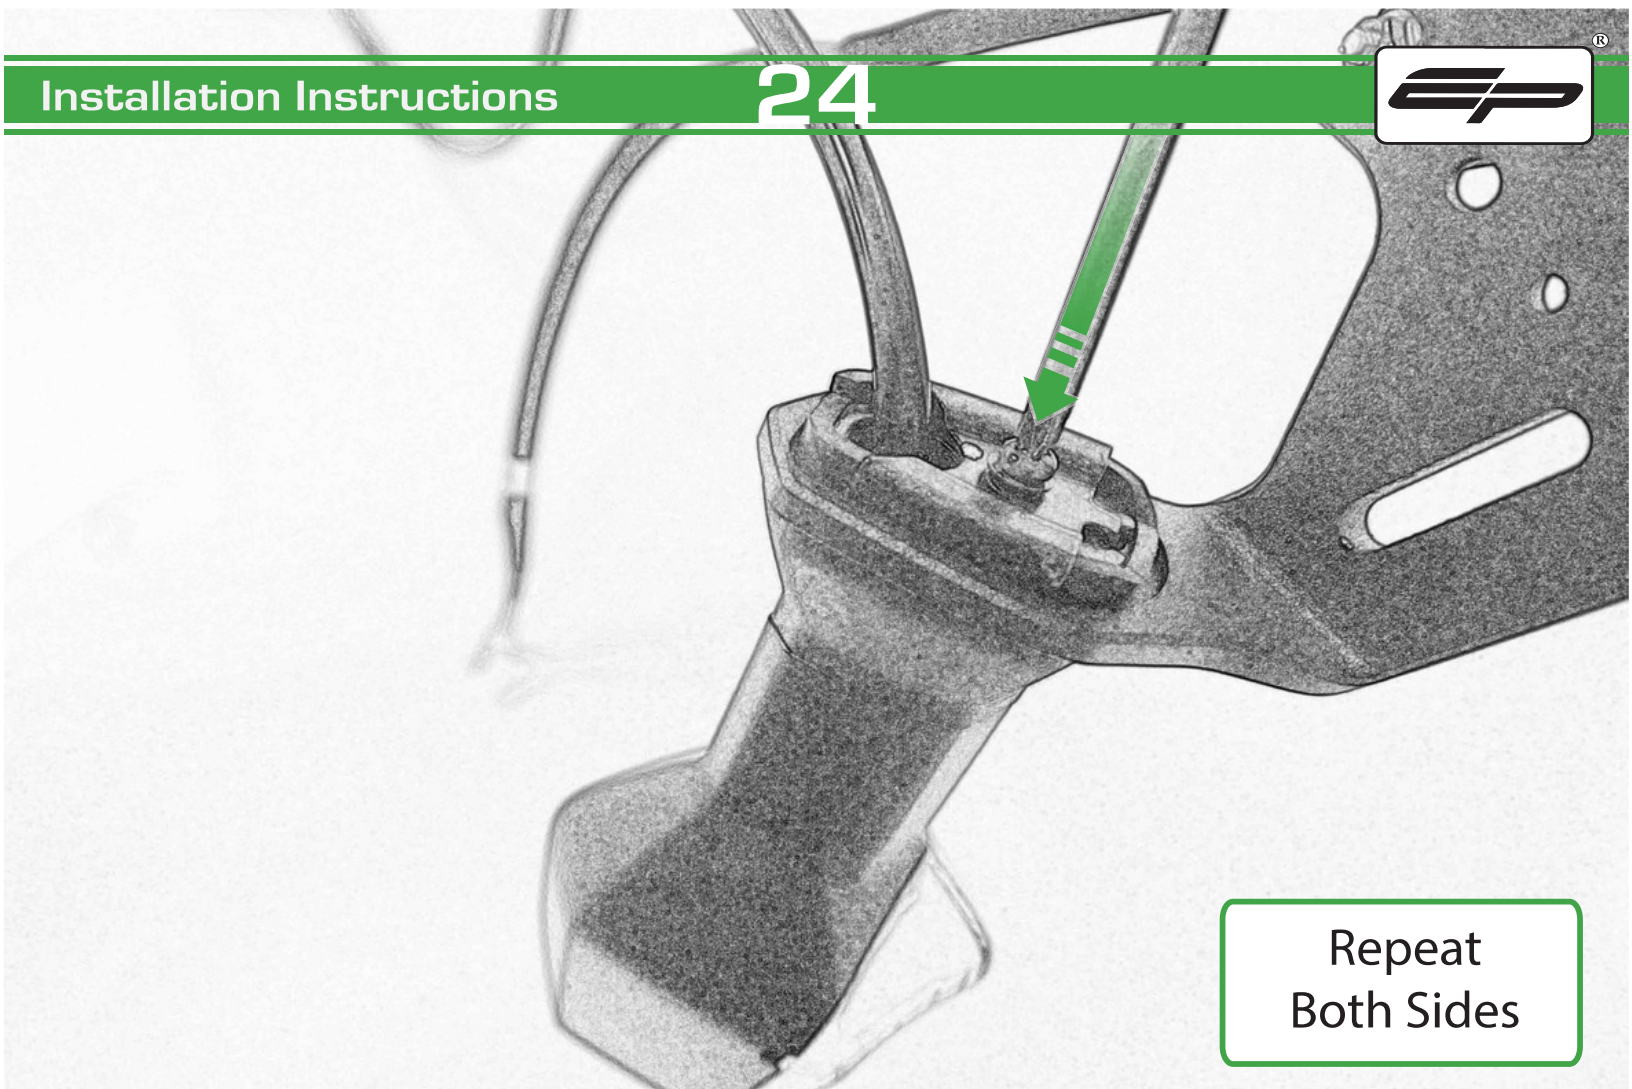

Repeat
Both Sides