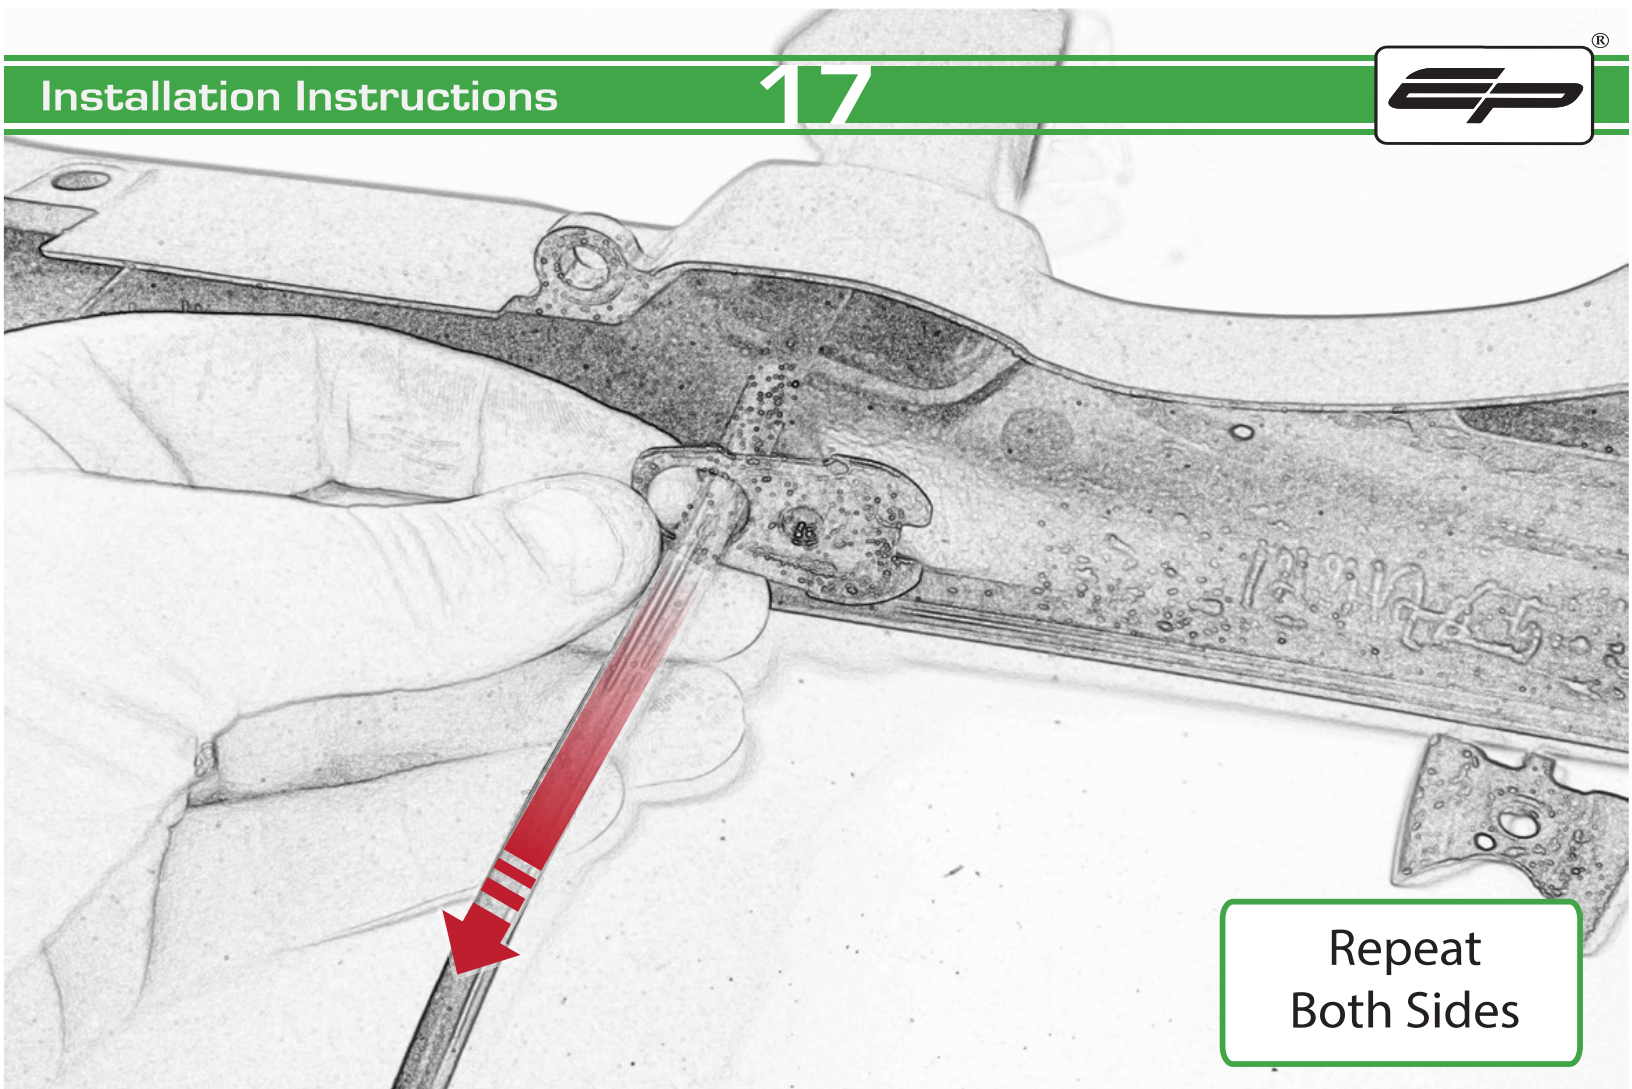

Repeat
Both Sides