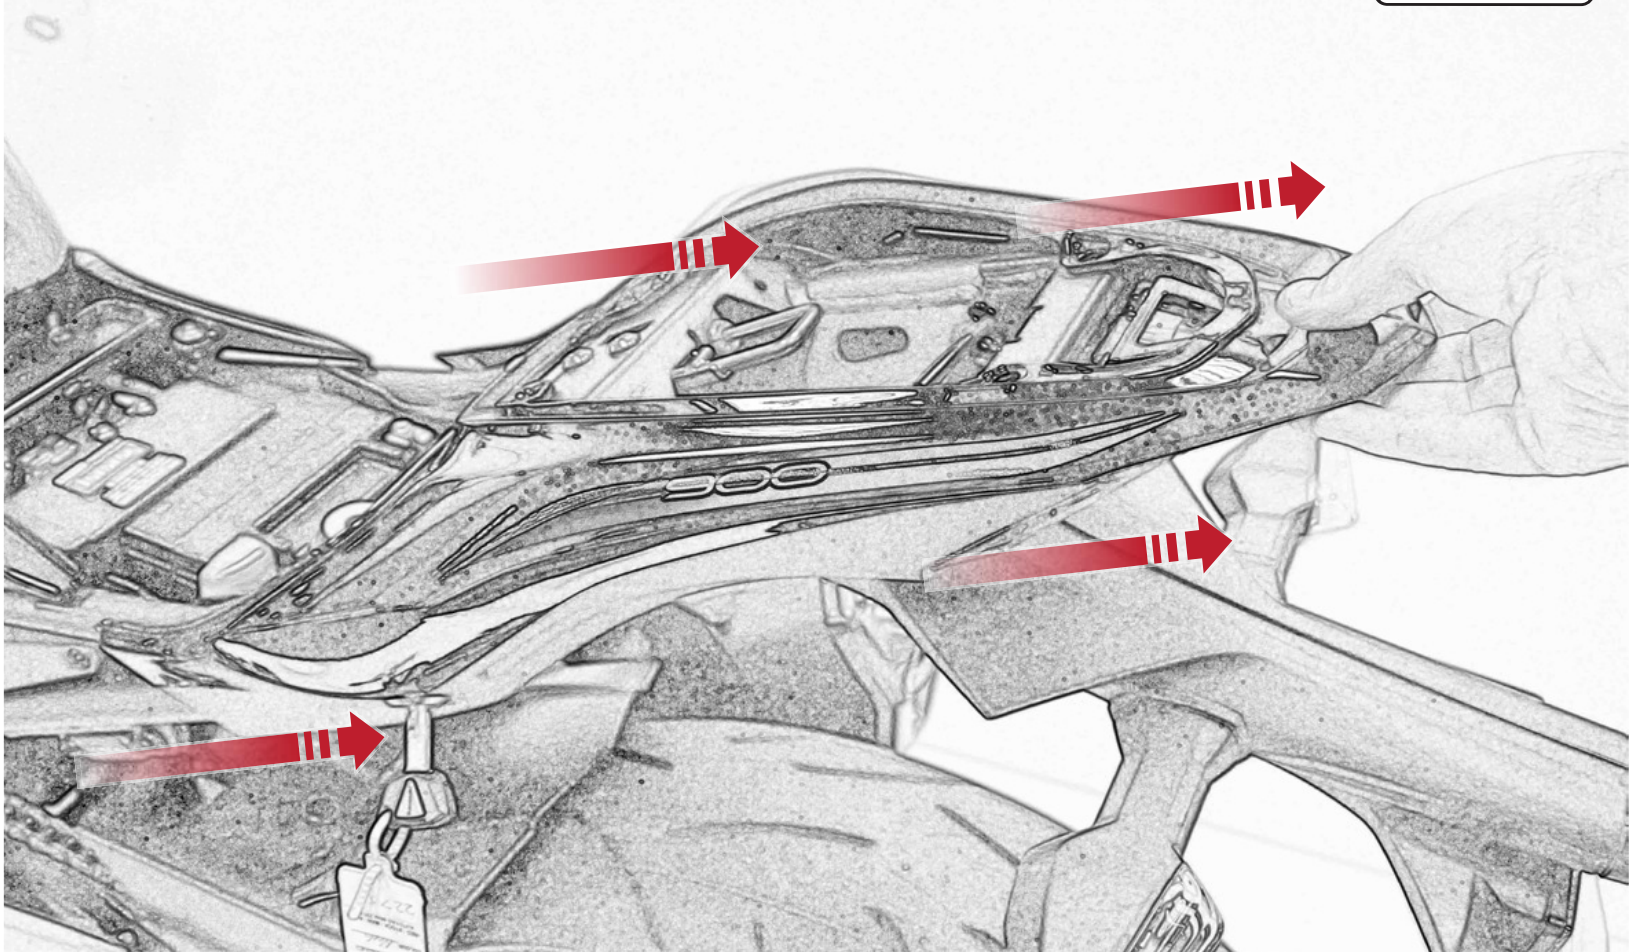

EVOTECH®
P E R F O R M A N C E

**Z900 Kawasaki
Tail Tidy**

Installation Instructions

Kit Contents PRN013818

- Ⓐ 1 x Upper Bracket
- Ⓑ 1 x Lower Bracket
- Ⓒ 1 x Base Plate
- Ⓓ 1 x Number Plate Bracket
- Ⓔ 1 x Retro Light
- Ⓕ 1 x Loom Connector 5
- Ⓖ 2 x M6 Flange Nut
- Ⓗ 2 x M4 Flange Nut
- Ⓘ 2 x M4 x 6 Black Button Head Bolts
- Ⓙ 2 x M4 Black Washers
- Ⓚ 3 x M5 x 12 Countersunk Screws
- Ⓛ 4 x M6 Black Washers
- Ⓜ 6 x M6 x 16 Black Button Head Bolts

Repeat
Both Sides

Repeat
Both Sides

Repeat
Both Sides

Repeat
Both Sides

Repeat
Both Sides

OEM PART

Repeat
Both Sides

Repeat
Both Sides

Loop cable ties through the tail tidy.
Secure wires in position

Caution

Feed cable tie through tail tidy so the head sits inside the slot on the outer face

Run wires neatly down the channel in both parts ensuring they do not get trapped or squashed

Run wires neatly down the channel in both parts ensuring they do not get trapped or squashed

Caution

Run wires neatly down the channel in both parts ensuring they do not get trapped or squashed

Caution

Run wires neatly down the channel in both parts ensuring they do not get trapped or squashed