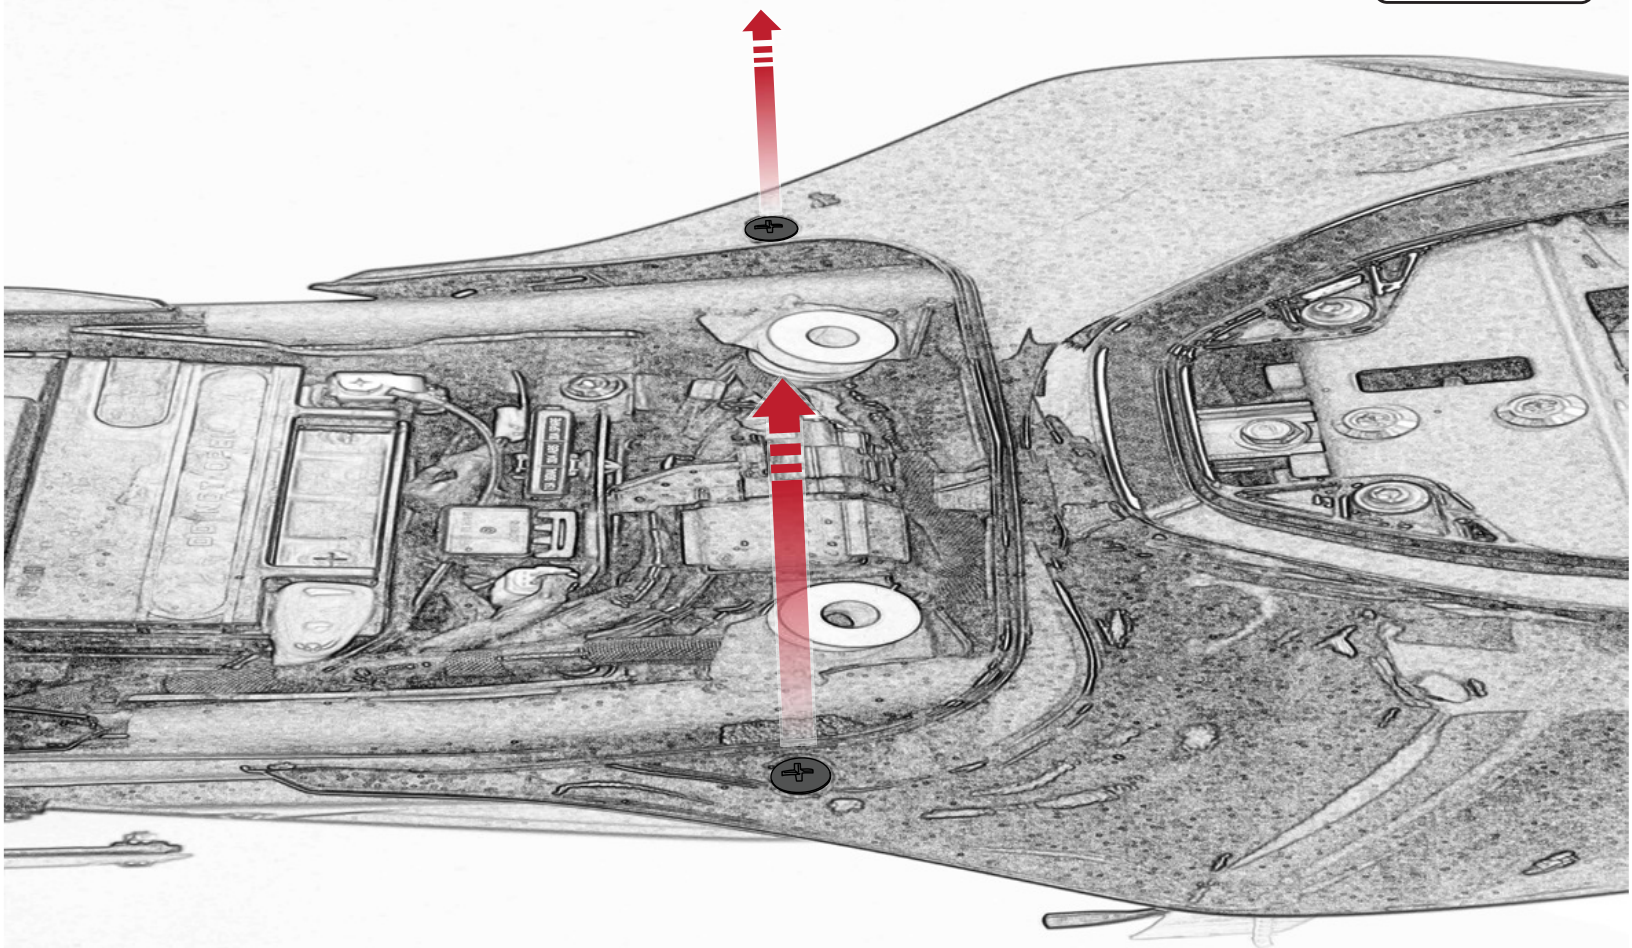

EVOTECH®
P E R F O R M A N C E

**Z900 Kawasaki
Tail Tidy**

Installation Instructions

Kit Contents PRN013818

- Ⓐ 1 x Upper Bracket
- Ⓑ 1 x Lower Bracket
- Ⓒ 1 x Base Plate
- Ⓓ 1 x Number Plate Bracket
- Ⓔ 1 x Retro Light
- Ⓕ 1 x Loom Connector 5
- Ⓖ 2 x M6 Flange Nut
- Ⓗ 2 x M4 Flange Nut
- Ⓘ 2 x M4 x 6 Black Button Head Bolts
- Ⓙ 2 x M4 Black Washers
- Ⓚ 3 x M5 x 12 Countersunk Screws
- Ⓛ 4 x M6 Black Washers
- Ⓜ 6 x M6 x 16 Black Button Head Bolts

Repeat
Both Sides

Repeat
Both Sides

Repeat
Both Sides

Repeat
Both Sides

Repeat
Both Sides

OEM PART

Repeat
Both Sides

Repeat
Both Sides

Loop cable ties through the tail tidy.
Secure wires in position

Caution

Feed cable tie through tail tidy so the head sits inside the slot on the outer face

Run wires neatly down the channel in both parts ensuring they do not get trapped or squashed

Run wires neatly down the channel in both parts ensuring they do not get trapped or squashed

Caution

Run wires neatly down the channel in both parts ensuring they do not get trapped or squashed

Caution

Run wires neatly down the channel in both parts ensuring they do not get trapped or squashed