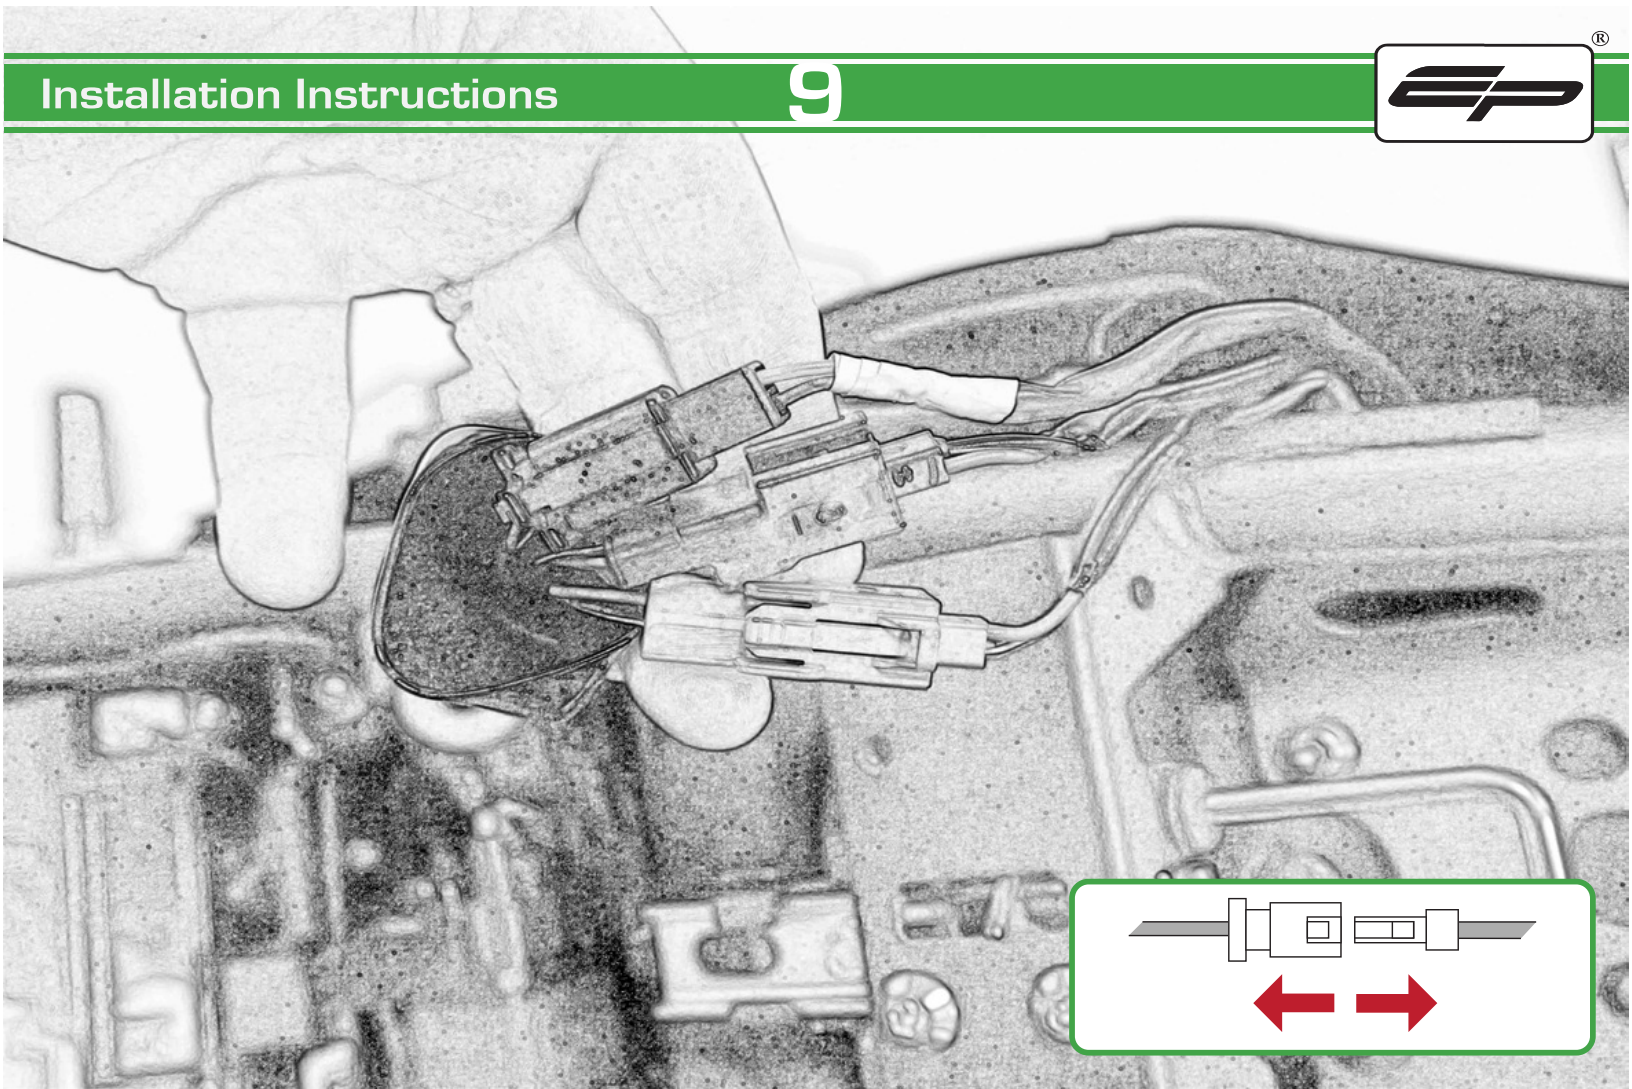

EVOTECH®
P E R F O R M A N C E

**Z900 Kawasaki
Tail Tidy**

Installation Instructions

Kit Contents PRN013818

- Ⓐ 1 x Upper Bracket
- Ⓑ 1 x Lower Bracket
- Ⓒ 1 x Base Plate
- Ⓓ 1 x Number Plate Bracket
- Ⓔ 1 x Retro Light
- Ⓕ 1 x Loom Connector 5
- Ⓖ 2 x M6 Flange Nut
- Ⓗ 2 x M4 Flange Nut
- Ⓘ 2 x M4 x 6 Black Button Head Bolts
- Ⓙ 2 x M4 Black Washers
- Ⓚ 3 x M5 x 12 Countersunk Screws
- Ⓛ 4 x M6 Black Washers
- Ⓜ 6 x M6 x 16 Black Button Head Bolts

Loop cable ties through the tail tidy.
Secure wires in position

Caution

Feed cable tie through tail tidy so the head sits inside the slot on the outer face

Run wires neatly down the channel in both parts ensuring they do not get trapped or squashed