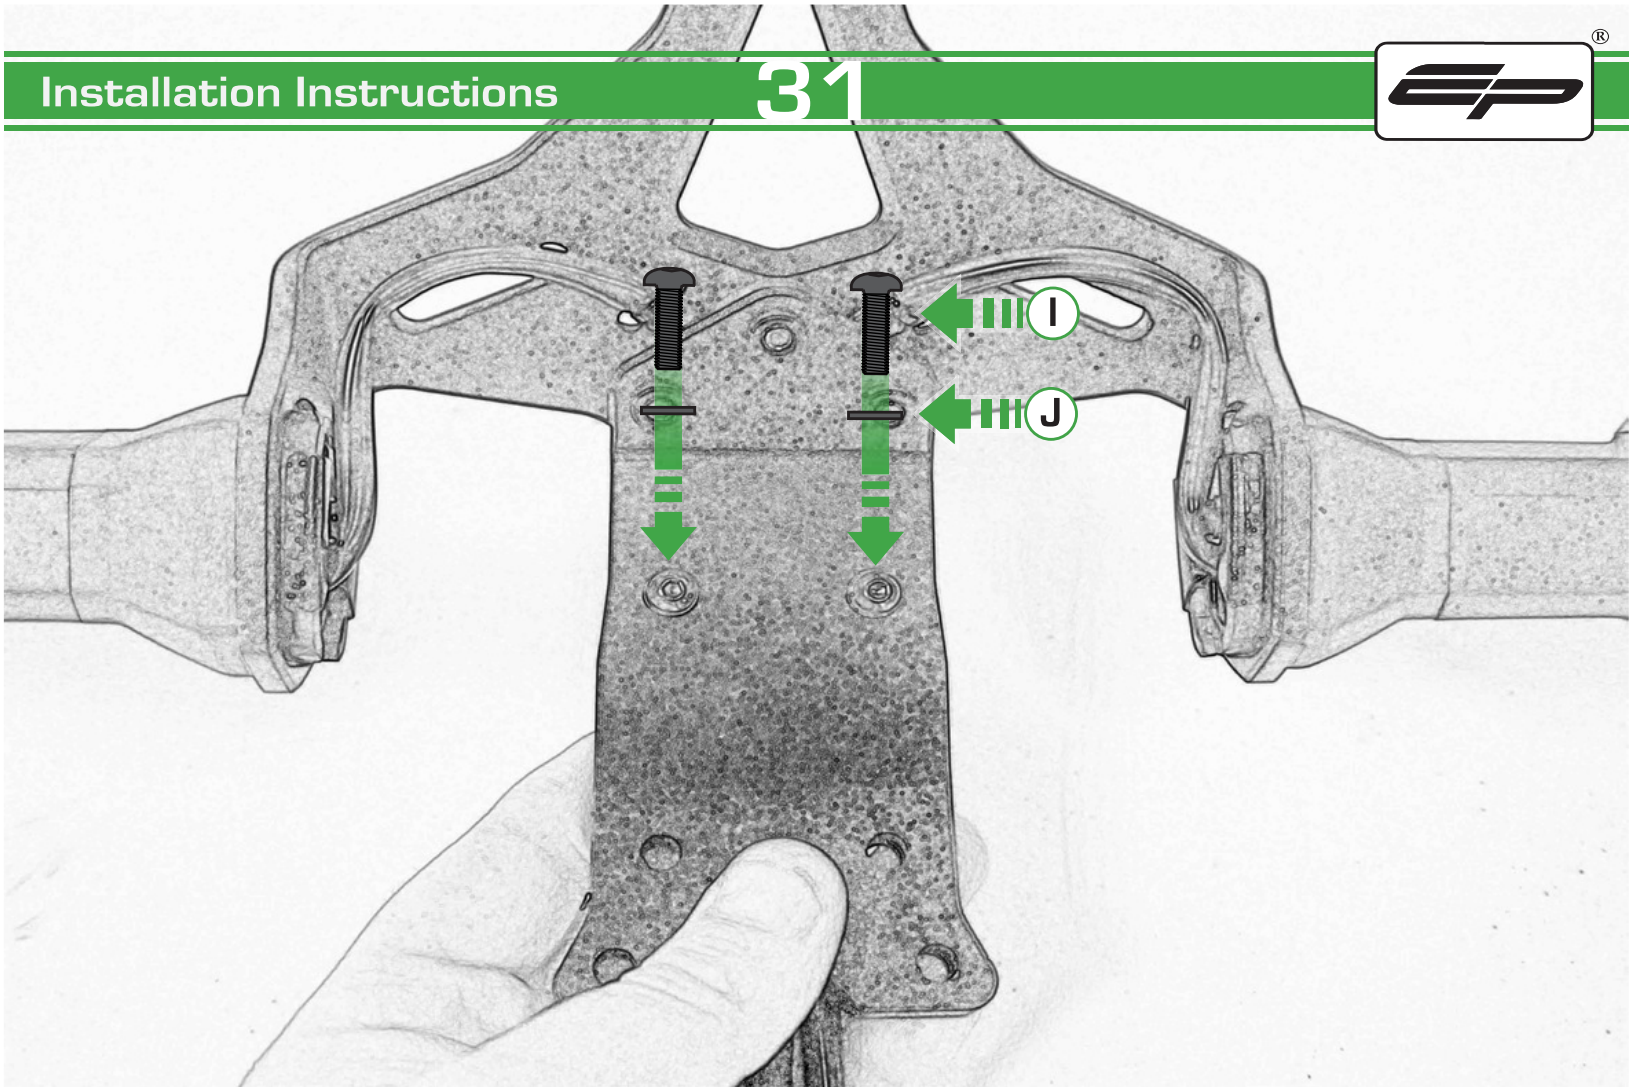

Loop cable ties through the tail tidy.
Secure wires in position

Caution

Feed cable tie through tail tidy so the head sits inside the slot on the outer face

Run wires neatly down the channel in both parts ensuring they do not get trapped or squashed

Run wires neatly down the channel in both parts ensuring they do not get trapped or squashed

Caution

Run wires neatly down the channel in both parts ensuring they do not get trapped or squashed

Caution

Run wires neatly down the channel in both parts ensuring they do not get trapped or squashed