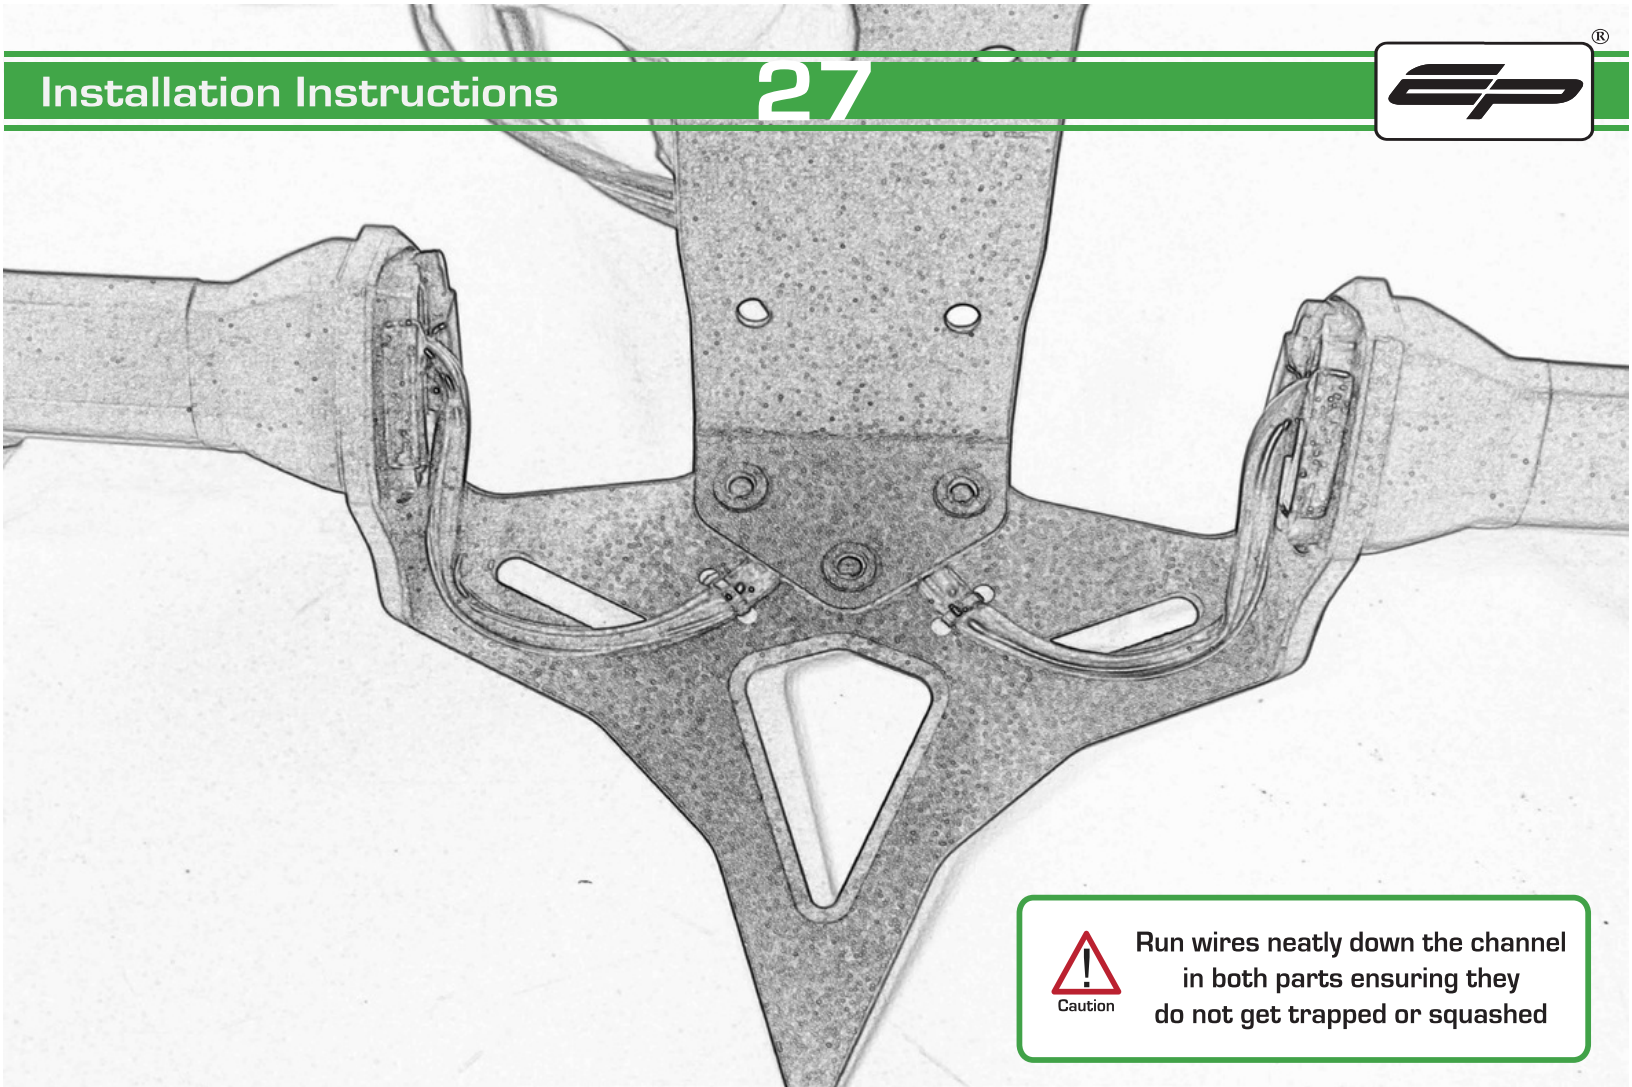

Repeat
Both Sides

Repeat
Both Sides

Repeat
Both Sides

Repeat
Both Sides

Repeat
Both Sides

OEM PART

Repeat
Both Sides

Repeat
Both Sides

Loop cable ties through the tail tidy.
Secure wires in position

Caution

Feed cable tie through tail tidy so the head sits inside the slot on the outer face

Run wires neatly down the channel in both parts ensuring they do not get trapped or squashed

Run wires neatly down the channel in both parts ensuring they do not get trapped or squashed

Caution

Run wires neatly down the channel in both parts ensuring they do not get trapped or squashed

Caution

Run wires neatly down the channel in both parts ensuring they do not get trapped or squashed