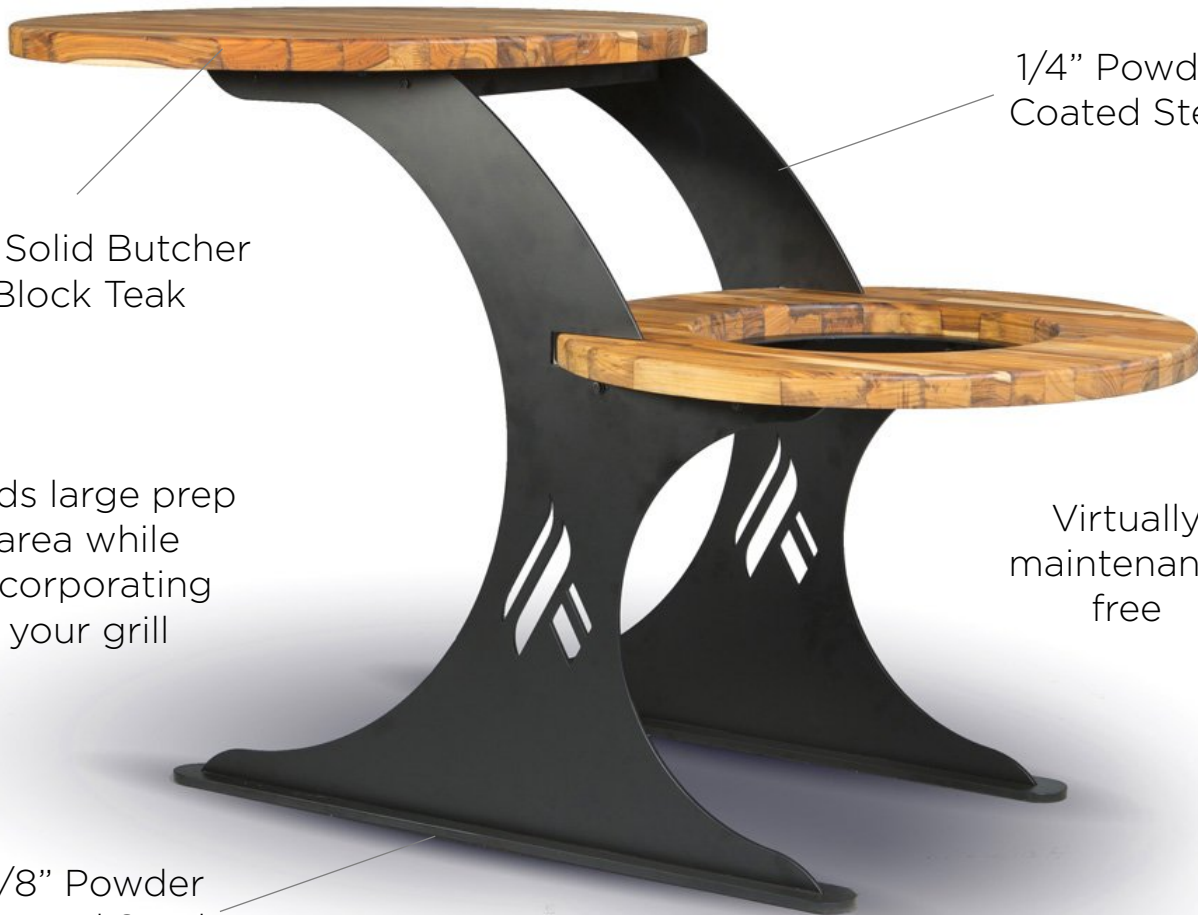

ARTEFLAME

Duo Grill Table

Elevating the Art of Outdoor Cooking

Made for One
Series 20" Grill

1/4" Powder
Coated Steel

1 1/2" Solid Butcher
Block Teak

Adds large prep
area while
incorporating
your grill

Virtually
maintenance
free

3/8" Powder
Coated Steel

Made in the USA 

Specifications

MATERIALS:

- Legs: ¼" Powder Coated Steel
- Feet: 3/8" Powder Coated Steel
- Stabilizer Ring And Upper Plate: 10 Gage Powder Coated Steel
- Countertops: 1 ½" Solid Butcher Block Teak

DIMENSIONS:

- Legs: 36 ½" H x 42" W
- Legs are 18" Apart When Assembled
- Upper Deck: 36" Diameter
- Lower Deck: 30" OD, 21" ID
- Overall Height Upper Deck: 38"
- Overall Height Lower Deck (Without Grill): 23 ½"
- Total Overall Length With Wood Upper Deck: 65"