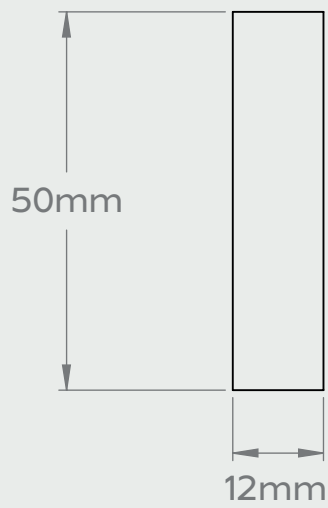

WATT T-BAR HANDLE - 50mm

WATT T-BAR HANDLE - 155mm

WATT T-BAR HANDLE - 185mm

WATT T-BAR HANDLE - 220mm

WATT T-BAR HANDLE - 280mm

WATT T-BAR HANDLE - 380mm