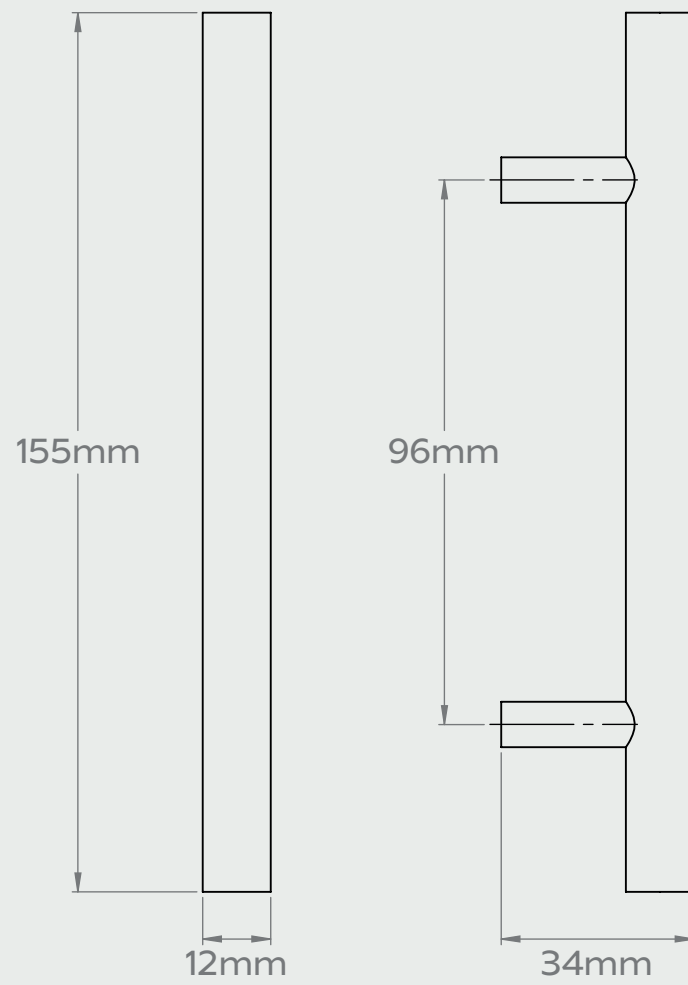

WATT T-BAR HANDLE - 50mm

WATT T-BAR HANDLE - 155mm

WATT T-BAR HANDLE - 185mm

WATT T-BAR HANDLE - 220mm

WATT T-BAR HANDLE - 280mm

WATT T-BAR HANDLE - 380mm