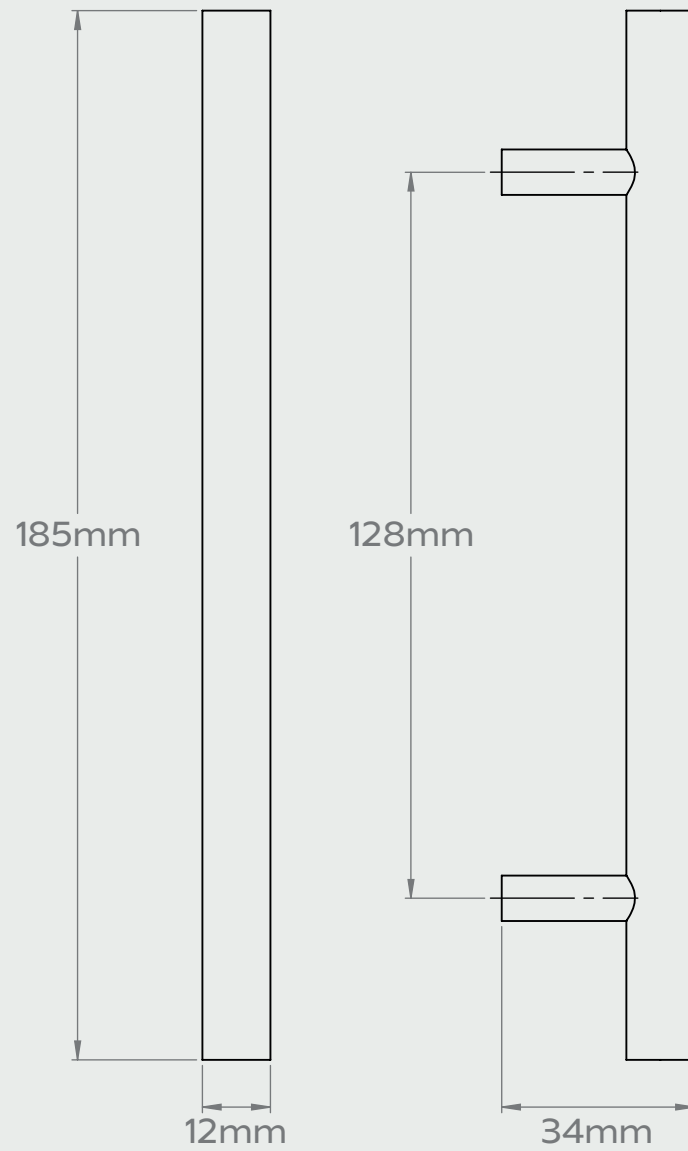

WATT T-BAR HANDLE - 50mm

WATT T-BAR HANDLE - 155mm

WATT T-BAR HANDLE - 185mm

WATT T-BAR HANDLE - 220mm

WATT T-BAR HANDLE - 280mm

WATT T-BAR HANDLE - 380mm