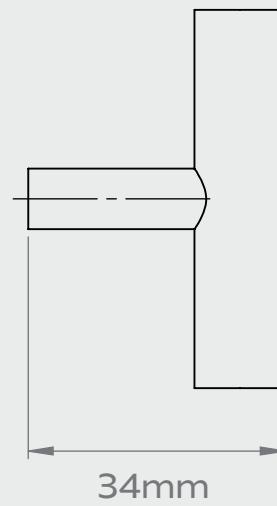

WATT T-BAR HANDLE - 50mm

WATT T-BAR HANDLE - 155mm

WATT T-BAR HANDLE - 185mm

WATT T-BAR HANDLE - 220mm

WATT T-BAR HANDLE - 280mm

WATT T-BAR HANDLE - 380mm