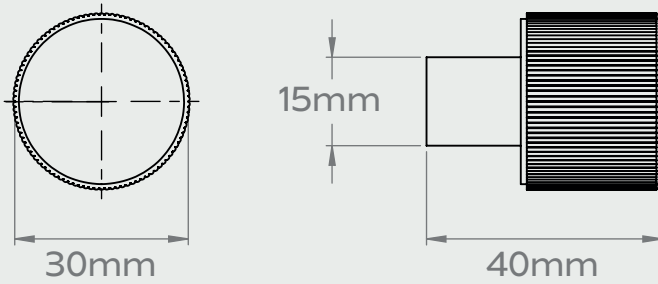

REVILL KNURLED BUTTON KNOBS

Medium

Large
