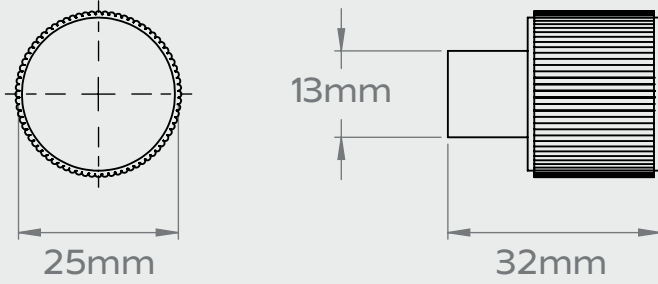

REVILL KNURLED BUTTON KNOBS

Medium

Large
