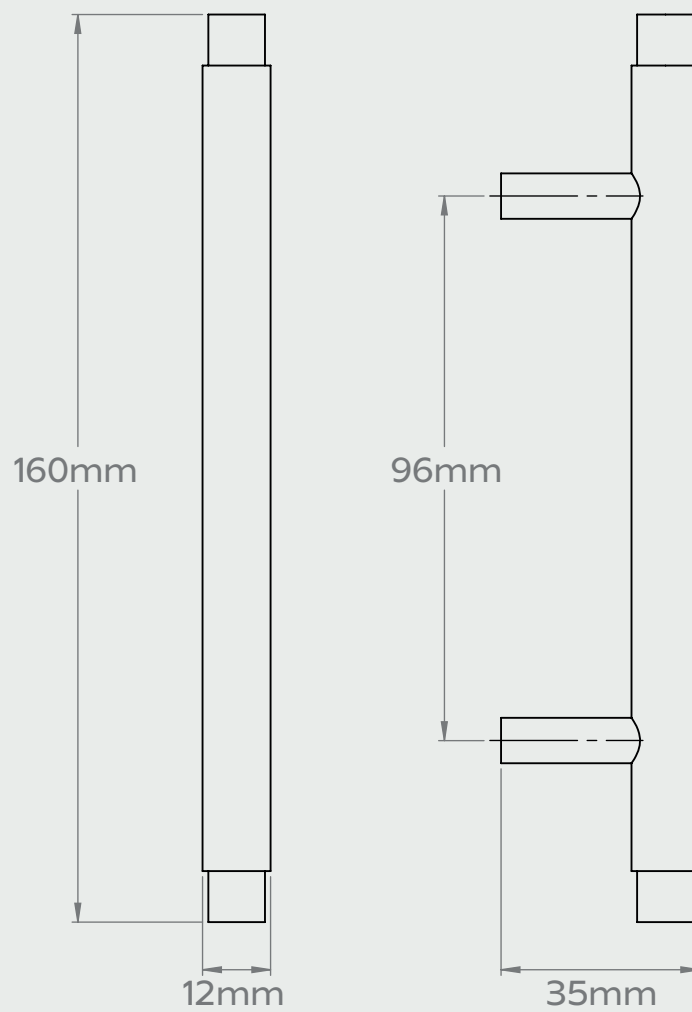

ROEBUCK SMOOTH T-BAR HANDLE - 57mm

ROEBUCK SMOOTH T-BAR HANDLE - 160mm

ROEBUCK SMOOTH T-BAR HANDLE - 185mm

ROEBUCK SMOOTH T-BAR HANDLE - 220mm

ROEBUCK SMOOTH T-BAR HANDLE - 280mm