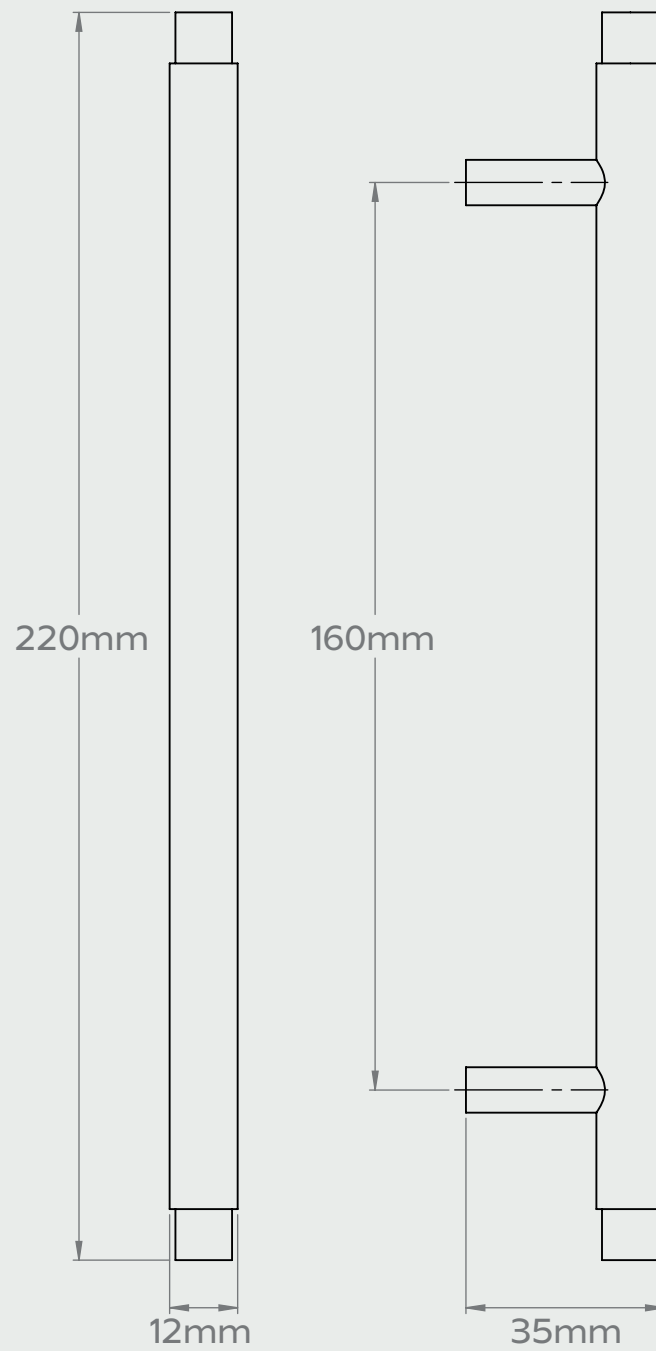

ROEBUCK SMOOTH T-BAR HANDLE - 57mm

ROEBUCK SMOOTH T-BAR HANDLE - 160mm

ROEBUCK SMOOTH T-BAR HANDLE - 185mm

ROEBUCK SMOOTH T-BAR HANDLE - 220mm

ROEBUCK SMOOTH T-BAR HANDLE - 280mm