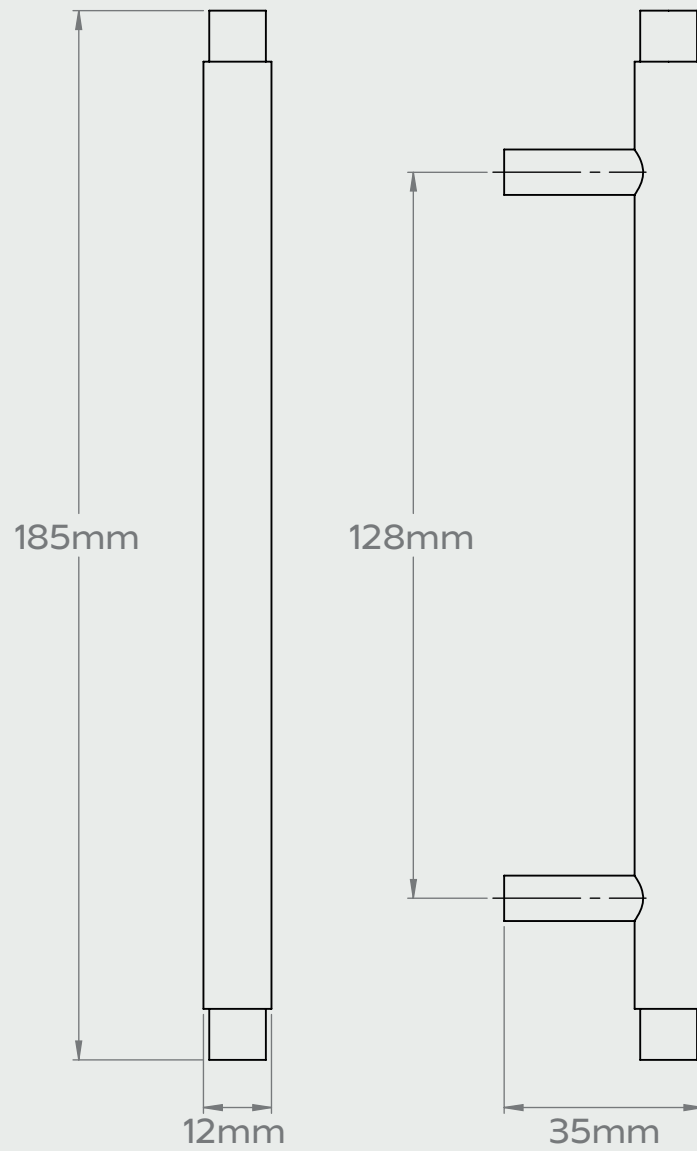

ROEBUCK SMOOTH T-BAR HANDLE - 57mm

ROEBUCK SMOOTH T-BAR HANDLE - 160mm

ROEBUCK SMOOTH T-BAR HANDLE - 185mm

ROEBUCK SMOOTH T-BAR HANDLE - 220mm

ROEBUCK SMOOTH T-BAR HANDLE - 280mm