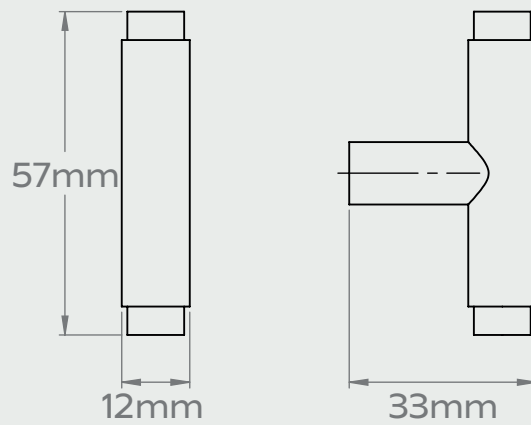

ROEBUCK SMOOTH T-BAR HANDLE - 57mm

ROEBUCK SMOOTH T-BAR HANDLE - 160mm

ROEBUCK SMOOTH T-BAR HANDLE - 185mm

ROEBUCK SMOOTH T-BAR HANDLE - 220mm

ROEBUCK SMOOTH T-BAR HANDLE - 280mm