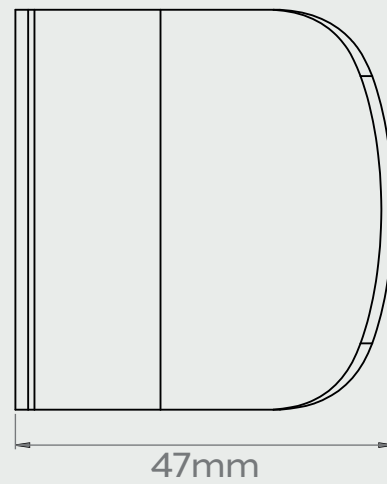

MERCURY CURVED LIP PULL HANDLE - 60mm

MERCURY CURVED LIP PULL HANDLE - 123mm