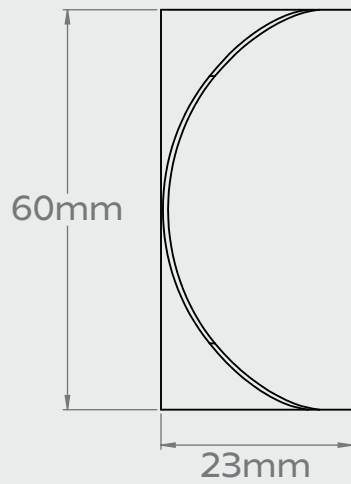

MERCURY CURVED LIP PULL HANDLE - 60mm

MERCURY CURVED LIP PULL HANDLE - 123mm