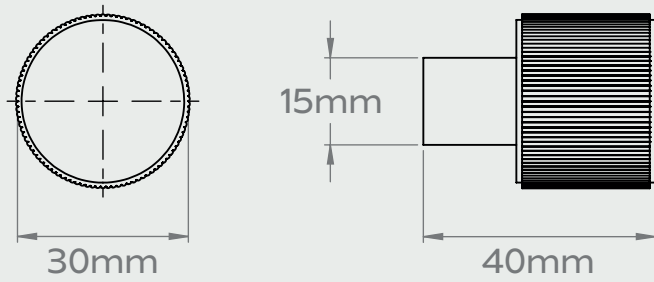

## LENNON GROOVED BUTTON KNOBS

Medium

---

Large

---