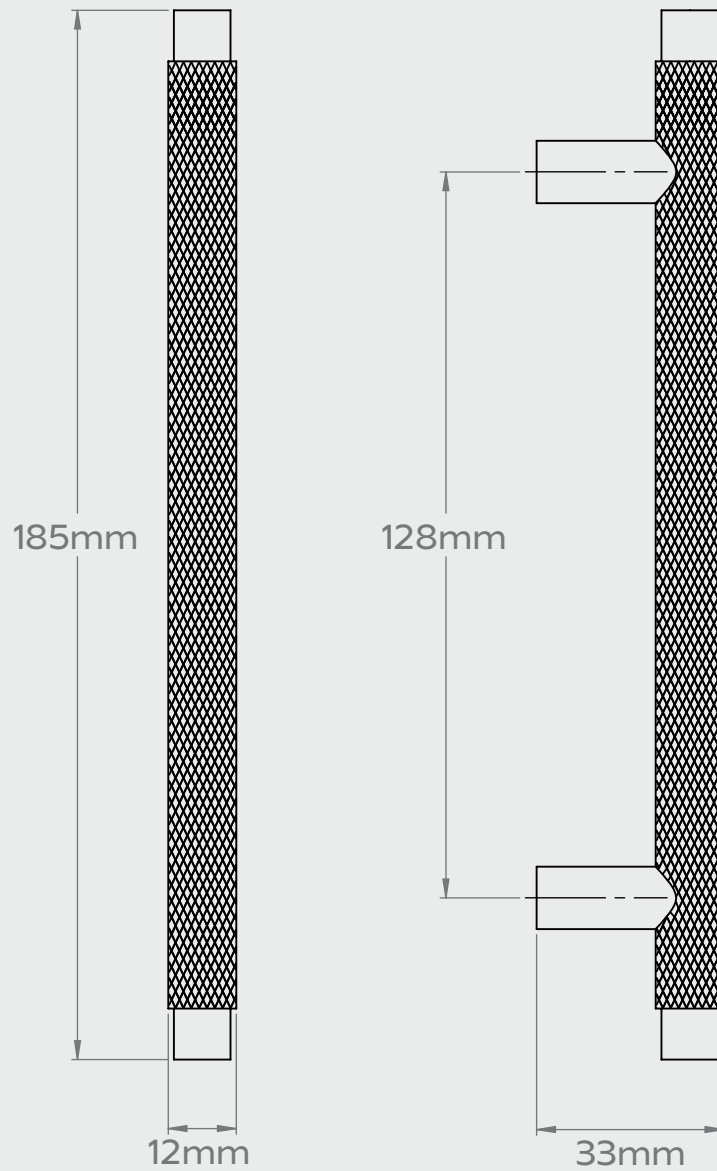

KEPLER KNURLED T-BAR HANDLE - 57mm

KEPLER KNURLED T-BAR HANDLE - 160mm

KEPLER KNURLED T-BAR HANDLE - 185mm

KEPLER KNURLED T-BAR HANDLE - 220mm

KEPLER KNURLED T-BAR HANDLE - 280mm