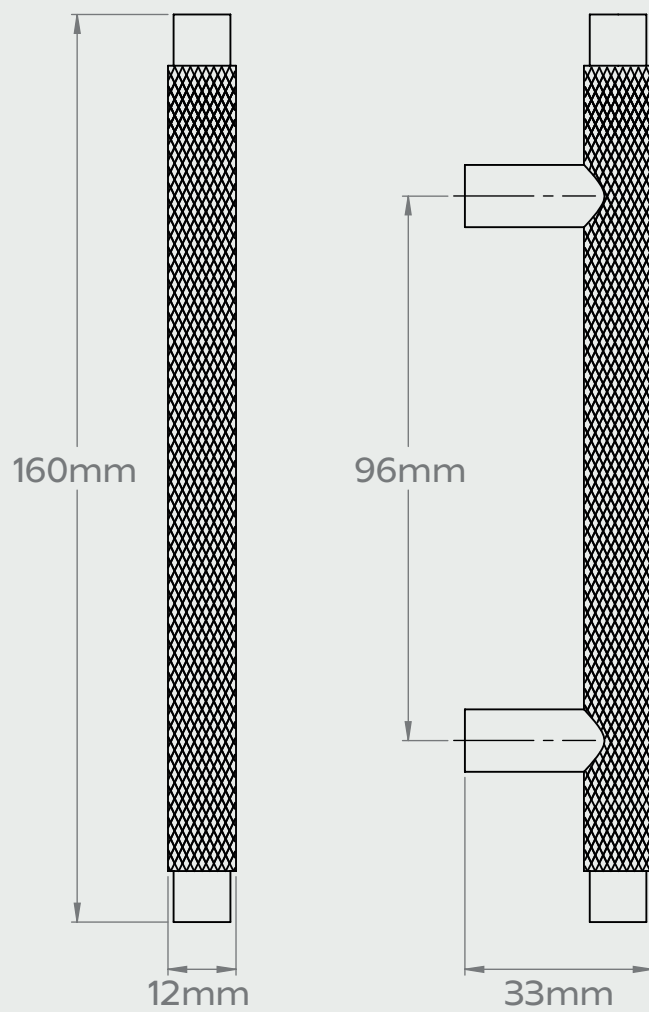

KEPLER KNURLED T-BAR HANDLE - 57mm

KEPLER KNURLED T-BAR HANDLE - 160mm

KEPLER KNURLED T-BAR HANDLE - 185mm

KEPLER KNURLED T-BAR HANDLE - 220mm

KEPLER KNURLED T-BAR HANDLE - 280mm