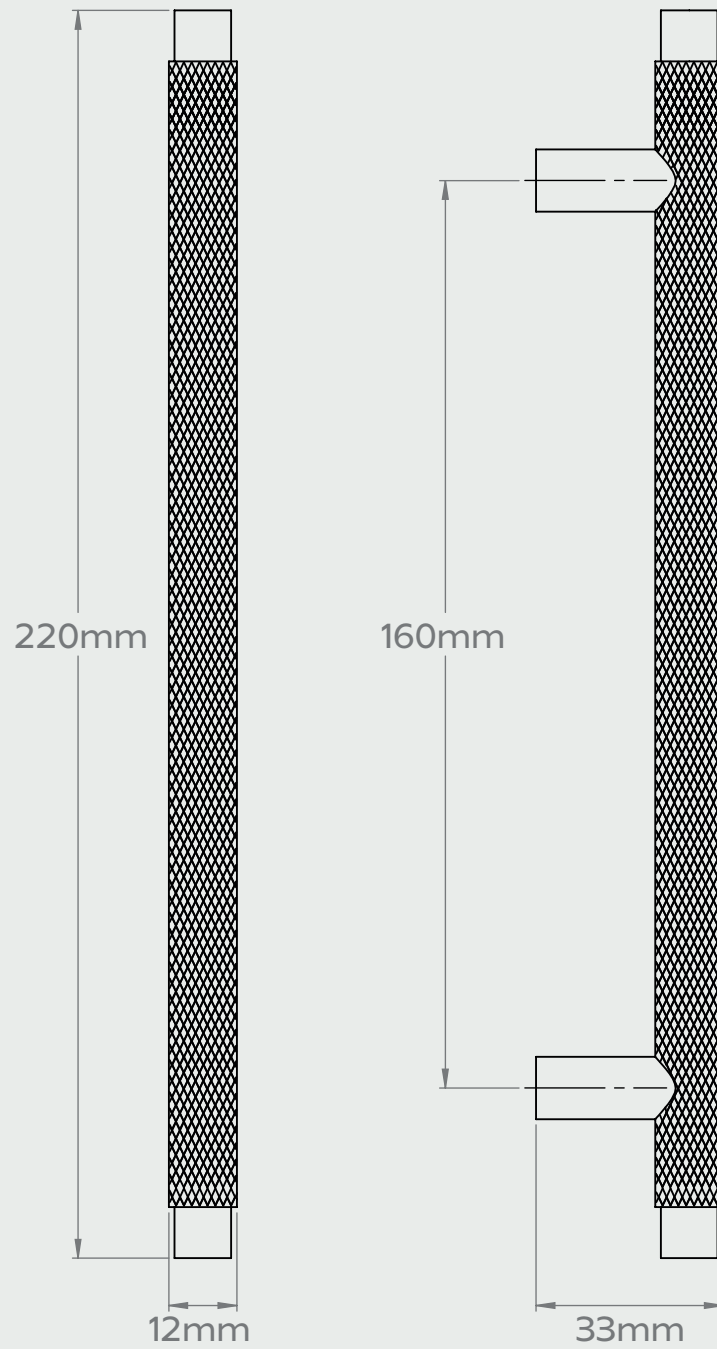

KEPLER KNURLED T-BAR HANDLE - 57mm

KEPLER KNURLED T-BAR HANDLE - 160mm

KEPLER KNURLED T-BAR HANDLE - 185mm

KEPLER KNURLED T-BAR HANDLE - 220mm

KEPLER KNURLED T-BAR HANDLE - 280mm