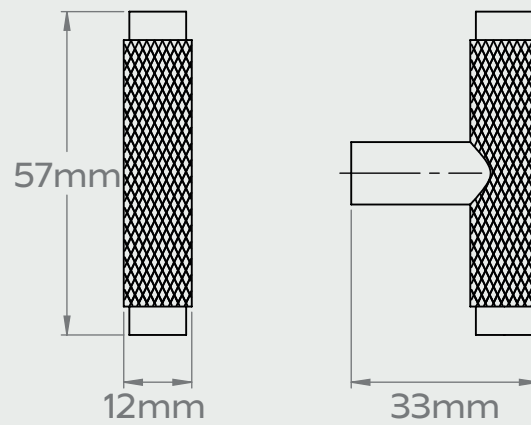

KEPLER KNURLED T-BAR HANDLE - 57mm

KEPLER KNURLED T-BAR HANDLE - 160mm

KEPLER KNURLED T-BAR HANDLE - 185mm

KEPLER KNURLED T-BAR HANDLE - 220mm

KEPLER KNURLED T-BAR HANDLE - 280mm