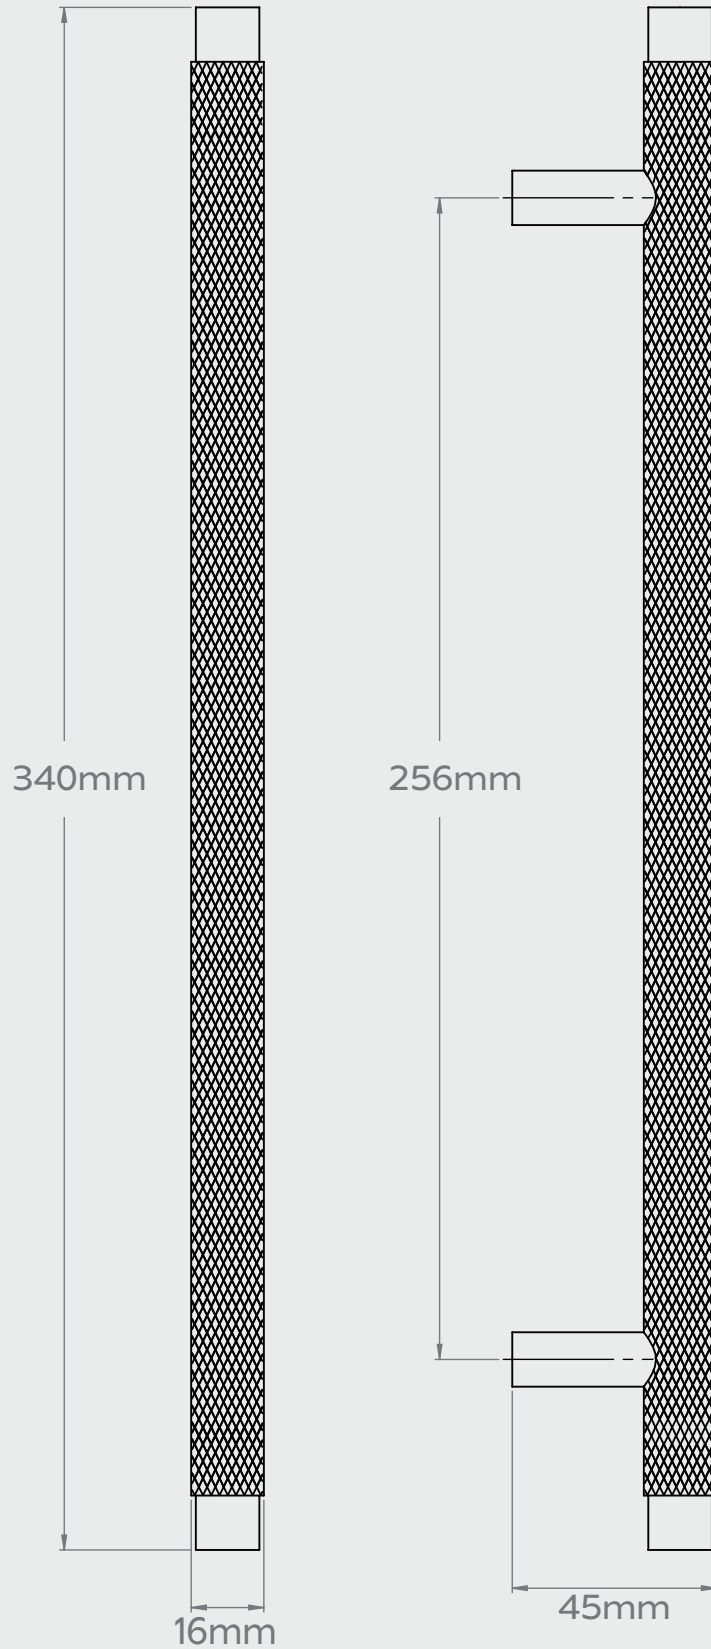

KEPLER HEAVYWEIGHT KNURLED T-BAR HANDLE - 340mm

KEPLER HEAVYWEIGHT KNURLED T-BAR HANDLE - 420mm