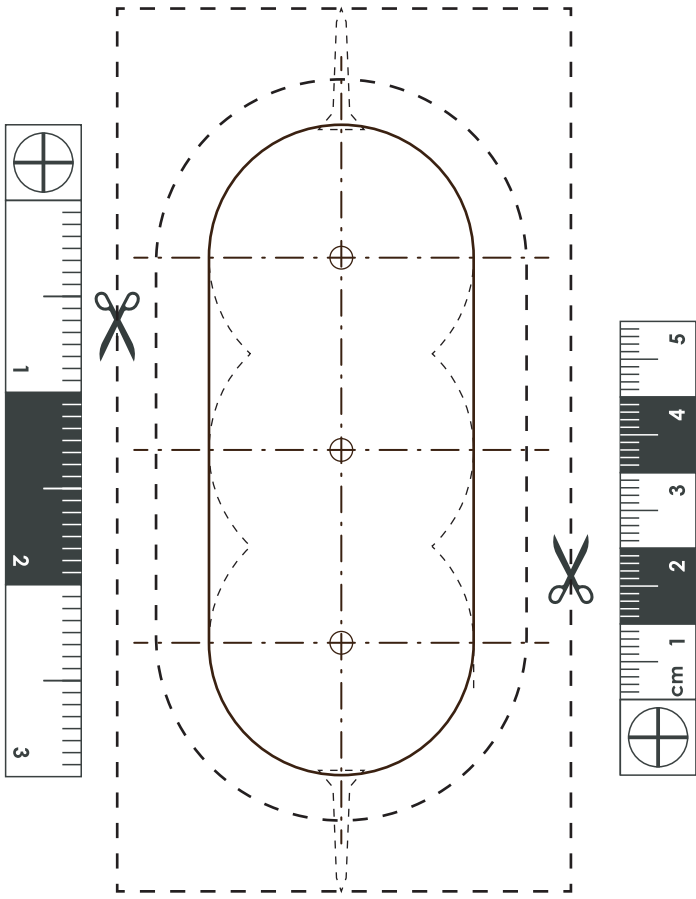

plank

HARDWARE

PULL HANDLE INSTALLATION GUIDE (Recessed)

4

5

6