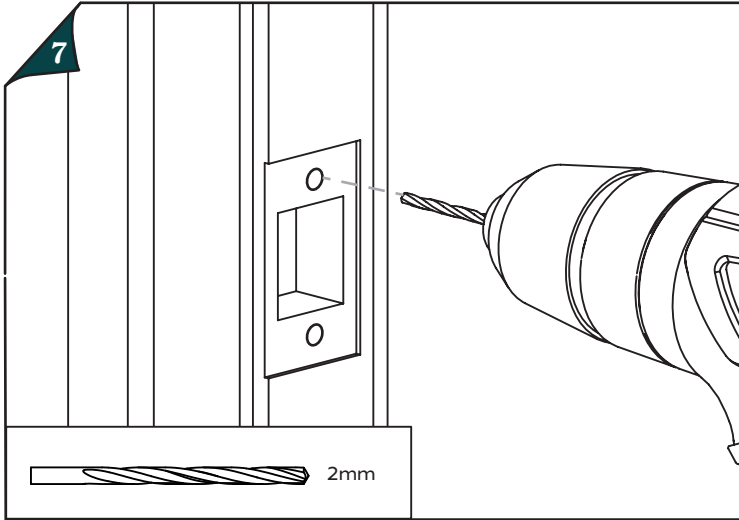

## DOOR LATCH INSTALLATION GUIDE

X4