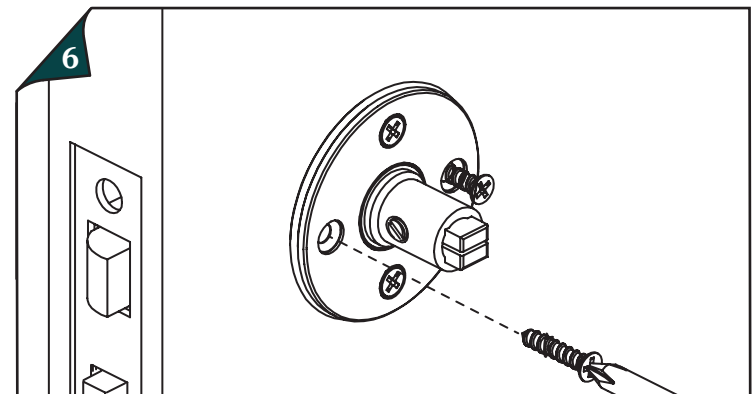

plank

HARDWARE

DOOR HANDLE (TAMPER-PROOF) INSTALLATION GUIDE

X2 X2 X2 X2 X2 X2 X8 M6 M4

CARE & MAINTENANCE

DO NOT CLEAN
WITH ABRASIVE
MATERIALS

DO NOT USE
HARSH
CHEMICALS

CLEAN WITH SOFT
CLOTH & MILD
SOAP ONLY

plank

HARDWARE

DOOR HANDLE (STANDARD) INSTALLATION GUIDE

X2 X2 X2 X2 X8 M6 M4

CARE & MAINTENANCE

DO NOT CLEAN
WITH ABRASIVE
MATERIALS

DO NOT USE
HARSH
CHEMICALS

CLEAN WITH SOFT
CLOTH & MILD
SOAP ONLY