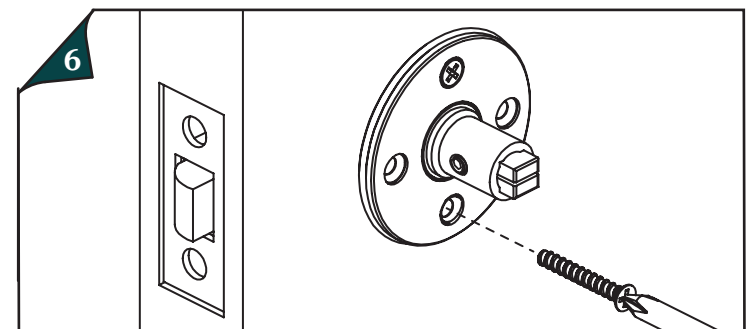

plank

HARDWARE

DOOR HANDLE (TAMPER-PROOF) INSTALLATION GUIDE

X2 X2 X2 X2 X2 X2 X8 M6 M4

CARE & MAINTENANCE

DO NOT CLEAN
WITH ABRASIVE
MATERIALS

DO NOT USE
HARSH
CHEMICALS

CLEAN WITH SOFT
CLOTH & MILD
SOAP ONLY