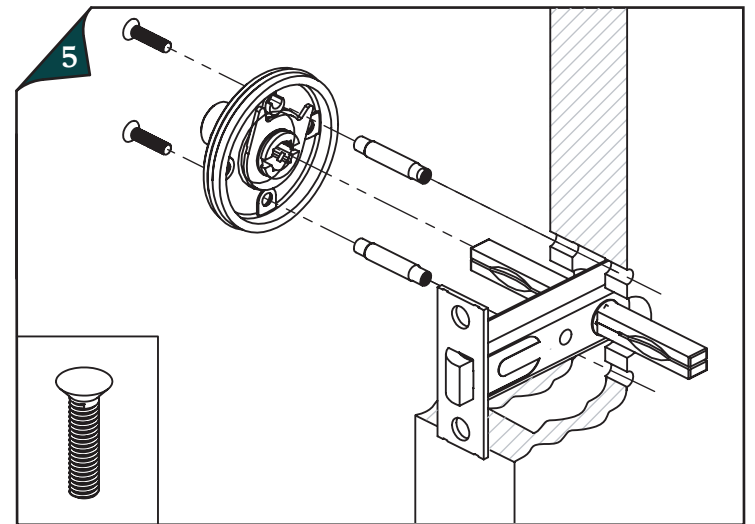

plank

HARDWARE

DOOR HANDLE (TAMPER-PROOF) INSTALLATION GUIDE

X2 X2 X2 X2 X2 X2 X8 M6 M4

CARE & MAINTENANCE

DO NOT CLEAN
WITH ABRASIVE
MATERIALS

DO NOT USE
HARSH
CHEMICALS

CLEAN WITH SOFT
CLOTH & MILD
SOAP ONLY