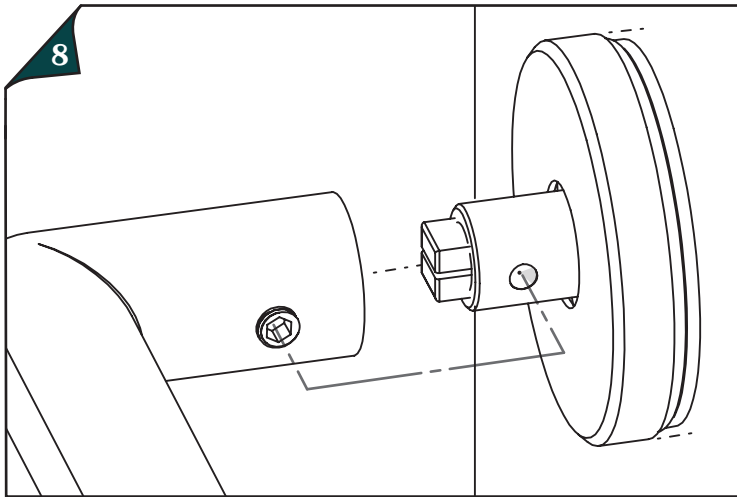

plank

HARDWARE

DOOR HANDLE (TAMPER-PROOF) INSTALLATION GUIDE

X2 X2 X2 X2 X2 X2 X8 M6 M4

CARE & MAINTENANCE

DO NOT CLEAN
WITH ABRASIVE
MATERIALS

DO NOT USE
HARSH
CHEMICALS

CLEAN WITH SOFT
CLOTH & MILD
SOAP ONLY

plank

HARDWARE

DOOR HANDLE (STANDARD) INSTALLATION GUIDE

X2 X2 X2 X2 X8 M6 M4

CARE & MAINTENANCE

DO NOT CLEAN
WITH ABRASIVE
MATERIALS

DO NOT USE
HARSH
CHEMICALS

CLEAN WITH SOFT
CLOTH & MILD
SOAP ONLY