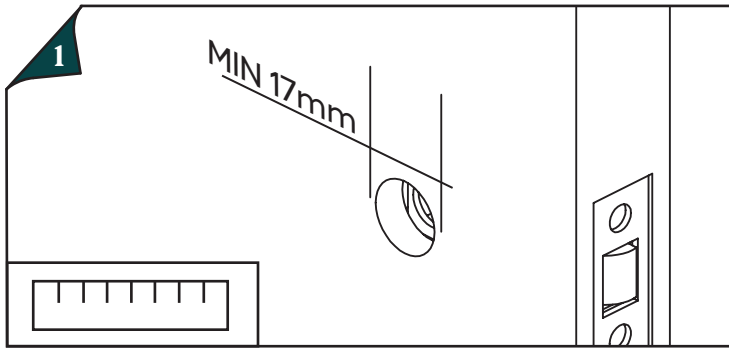

plank

HARDWARE

DOOR HANDLE (TAMPER-PROOF) INSTALLATION GUIDE

X2 X2 X2 X2 X2 X2 X8 M6 M4

CARE & MAINTENANCE

DO NOT CLEAN
WITH ABRASIVE
MATERIALS

DO NOT USE
HARSH
CHEMICALS

CLEAN WITH SOFT
CLOTH & MILD
SOAP ONLY