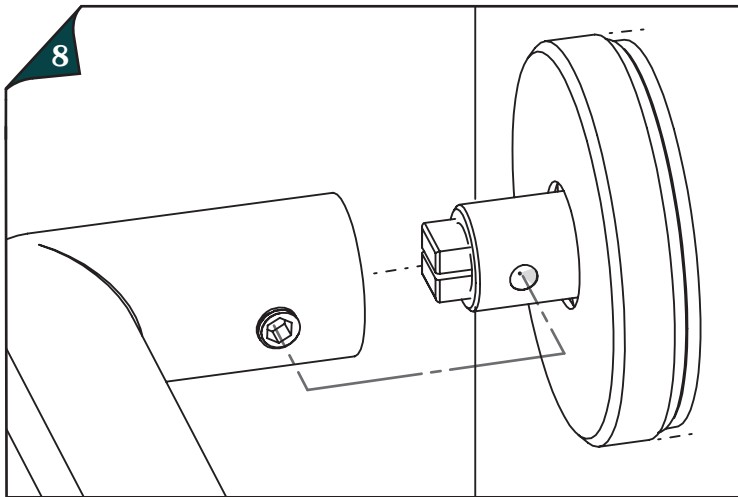

plank

HARDWARE

DOOR HANDLE (TAMPER-PROOF) INSTALLATION GUIDE

X2 X2 X2 X2 X2 X2 X8 M6 M4

CARE & MAINTENANCE

DO NOT CLEAN
WITH ABRASIVE
MATERIALS

DO NOT USE
HARSH
CHEMICALS

CLEAN WITH SOFT
CLOTH & MILD
SOAP ONLY

plank

HARDWARE

DOOR HANDLE (STANDARD) INSTALLATION GUIDE

X2 X2 X2 X2 X8 M6 M4

CARE & MAINTENANCE

DO NOT CLEAN
WITH ABRASIVE
MATERIALS

DO NOT USE
HARSH
CHEMICALS

CLEAN WITH SOFT
CLOTH & MILD
SOAP ONLY