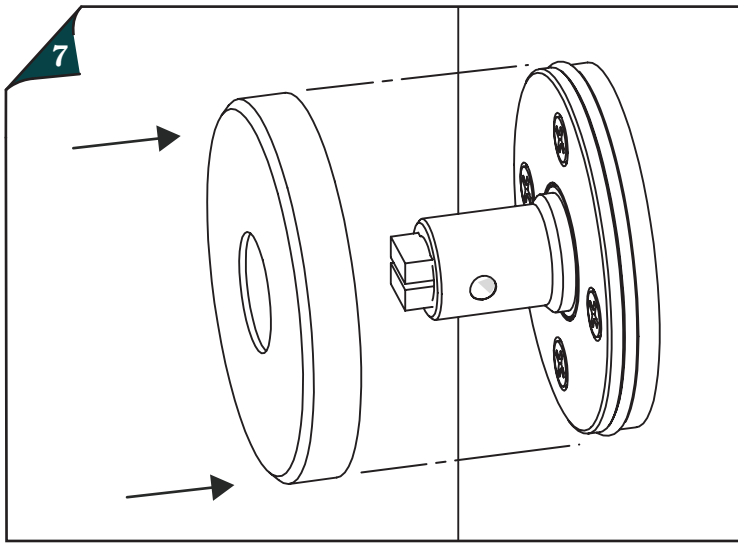

plank

HARDWARE

DOOR HANDLE (TAMPER-PROOF) INSTALLATION GUIDE

X2 X2 X2 X2 X2 X2 X8 M6 M4

CARE & MAINTENANCE

DO NOT CLEAN
WITH ABRASIVE
MATERIALS

DO NOT USE
HARSH
CHEMICALS

CLEAN WITH SOFT
CLOTH & MILD
SOAP ONLY

plank

HARDWARE

DOOR HANDLE (STANDARD) INSTALLATION GUIDE

X2 X2 X2 X2 X8 M6 M4

CARE & MAINTENANCE

DO NOT CLEAN
WITH ABRASIVE
MATERIALS

DO NOT USE
HARSH
CHEMICALS

CLEAN WITH SOFT
CLOTH & MILD
SOAP ONLY