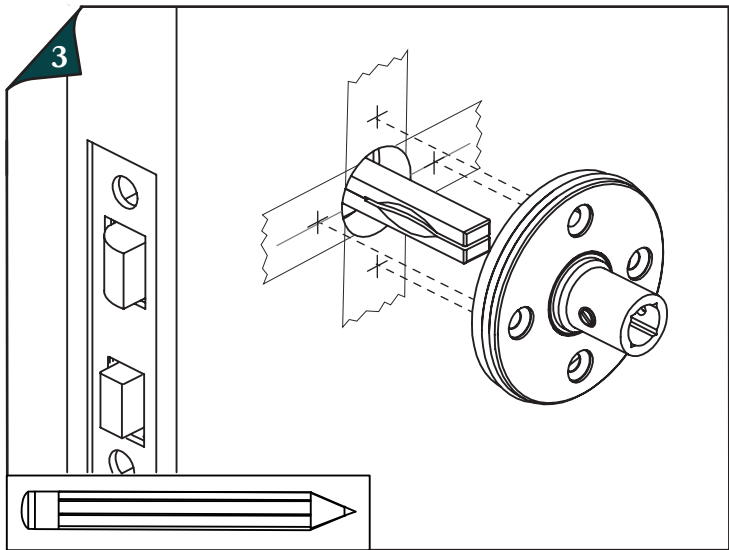

plank

HARDWARE

DOOR HANDLE (TAMPER-PROOF) INSTALLATION GUIDE

X2 X2 X2 X2 X2 X2 X8 M6 M4

CARE & MAINTENANCE

DO NOT CLEAN
WITH ABRASIVE
MATERIALS

DO NOT USE
HARSH
CHEMICALS

CLEAN WITH SOFT
CLOTH & MILD
SOAP ONLY