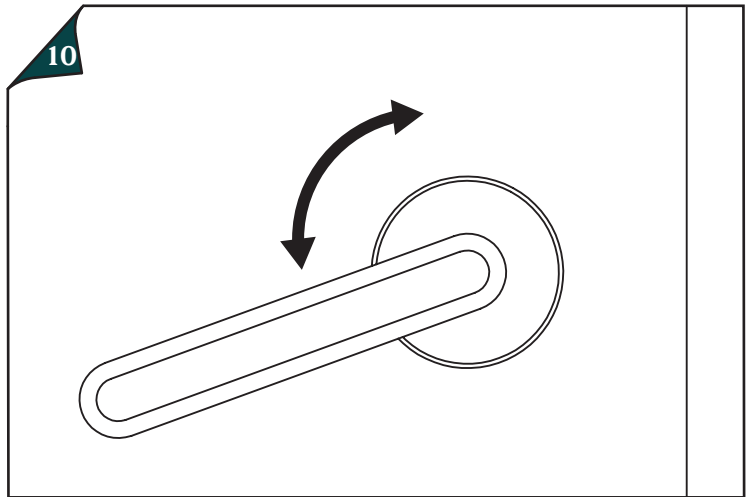

plank

HARDWARE

DOOR HANDLE (TAMPER-PROOF) INSTALLATION GUIDE

X2 X2 X2 X2 X2 X2 X8 M6 M4

CARE & MAINTENANCE

DO NOT CLEAN
WITH ABRASIVE
MATERIALS

DO NOT USE
HARSH
CHEMICALS

CLEAN WITH SOFT
CLOTH & MILD
SOAP ONLY

plank

HARDWARE

DOOR HANDLE (STANDARD) INSTALLATION GUIDE

X2 X2 X2 X2 X8 M6 M4

CARE & MAINTENANCE

DO NOT CLEAN
WITH ABRASIVE
MATERIALS

DO NOT USE
HARSH
CHEMICALS

CLEAN WITH SOFT
CLOTH & MILD
SOAP ONLY