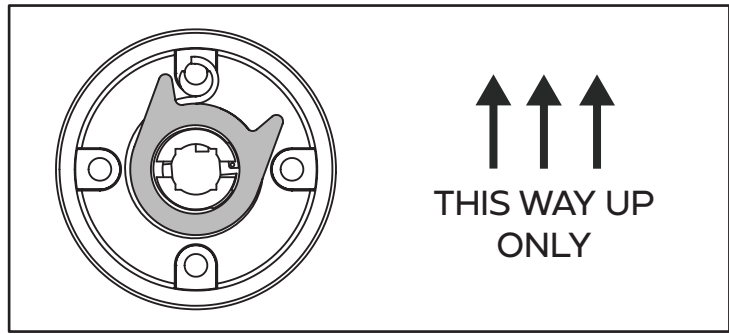

plank

HARDWARE

DOOR HANDLE (TAMPER-PROOF) INSTALLATION GUIDE

X2 X2 X2 X2 X2 X2 X8 M6 M4

CARE & MAINTENANCE

DO NOT CLEAN
WITH ABRASIVE
MATERIALS

DO NOT USE
HARSH
CHEMICALS

CLEAN WITH SOFT
CLOTH & MILD
SOAP ONLY