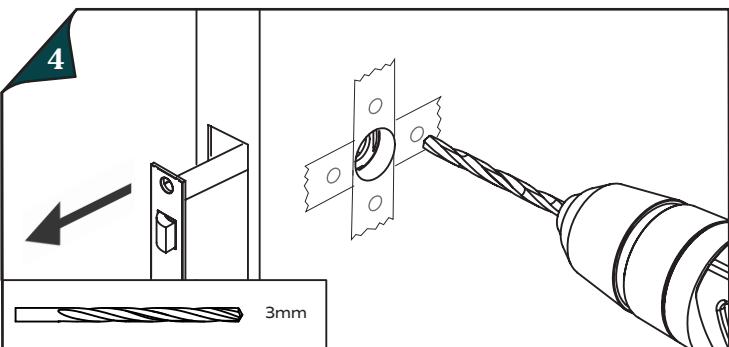

plank

HARDWARE

DOOR HANDLE (TAMPER-PROOF) INSTALLATION GUIDE

X2 X2 X2 X2 X2 X2 X8 M6 M4

CARE & MAINTENANCE

DO NOT CLEAN
WITH ABRASIVE
MATERIALS

DO NOT USE
HARSH
CHEMICALS

CLEAN WITH SOFT
CLOTH & MILD
SOAP ONLY