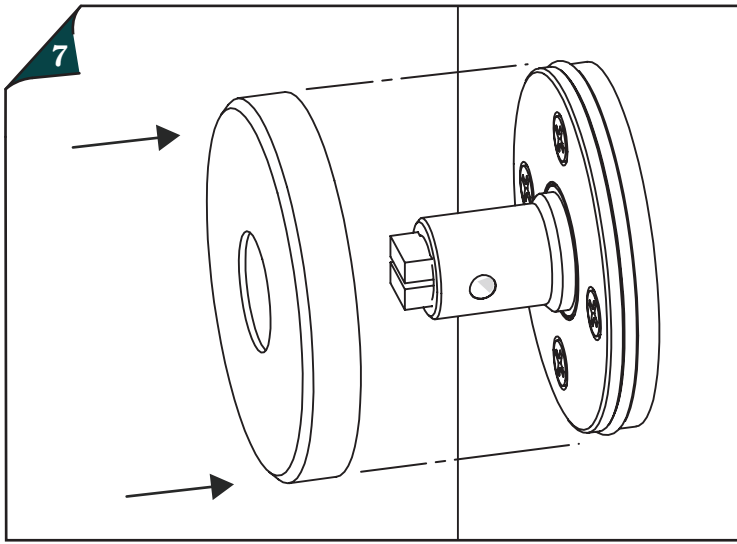

plank

HARDWARE

DOOR HANDLE (TAMPER-PROOF) INSTALLATION GUIDE

X2 X2 X2 X2 X2 X2 X8 M6 M4

CARE & MAINTENANCE

DO NOT CLEAN
WITH ABRASIVE
MATERIALS

DO NOT USE
HARSH
CHEMICALS

CLEAN WITH SOFT
CLOTH & MILD
SOAP ONLY

plank

HARDWARE

DOOR HANDLE (STANDARD) INSTALLATION GUIDE

X2 X2 X2 X2 X8 M6 M4

CARE & MAINTENANCE

DO NOT CLEAN
WITH ABRASIVE
MATERIALS

DO NOT USE
HARSH
CHEMICALS

CLEAN WITH SOFT
CLOTH & MILD
SOAP ONLY