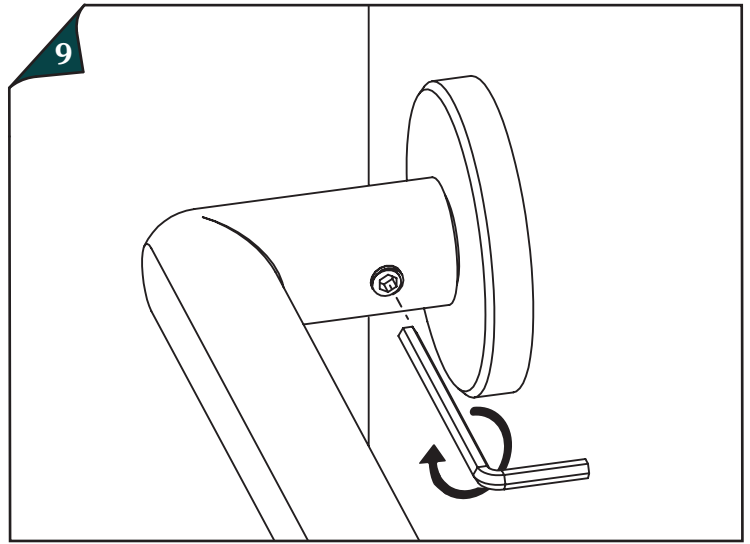

plank

HARDWARE

DOOR HANDLE (TAMPER-PROOF) INSTALLATION GUIDE

X2 X2 X2 X2 X2 X2 X8 M6 M4

CARE & MAINTENANCE

DO NOT CLEAN
WITH ABRASIVE
MATERIALS

DO NOT USE
HARSH
CHEMICALS

CLEAN WITH SOFT
CLOTH & MILD
SOAP ONLY