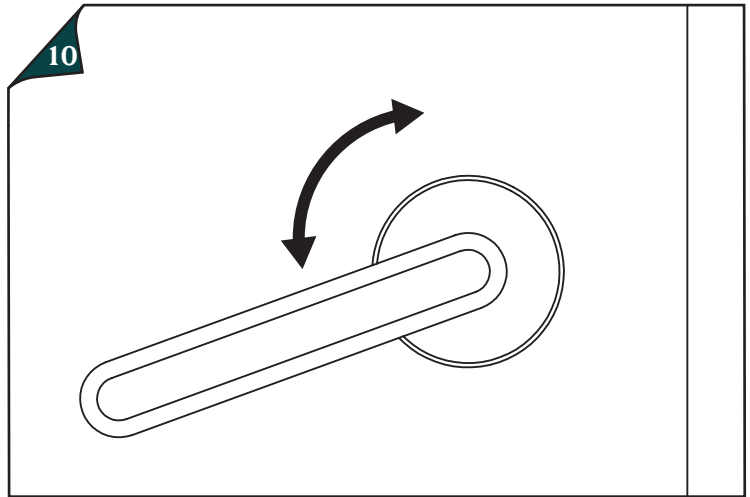

plank

HARDWARE

DOOR HANDLE (TAMPER-PROOF) INSTALLATION GUIDE

X2 X2 X2 X2 X2 X2 X8 M6 M4

CARE & MAINTENANCE

DO NOT CLEAN
WITH ABRASIVE
MATERIALS

DO NOT USE
HARSH
CHEMICALS

CLEAN WITH SOFT
CLOTH & MILD
SOAP ONLY

plank

HARDWARE

DOOR HANDLE (STANDARD) INSTALLATION GUIDE

X2 X2 X2 X2 X8 M6 M4

CARE & MAINTENANCE

DO NOT CLEAN
WITH ABRASIVE
MATERIALS

DO NOT USE
HARSH
CHEMICALS

CLEAN WITH SOFT
CLOTH & MILD
SOAP ONLY