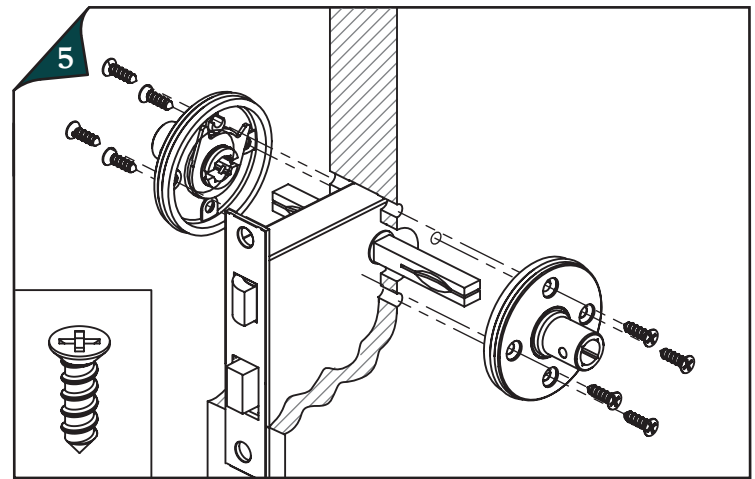

plank

HARDWARE

DOOR HANDLE (STANDARD) INSTALLATION GUIDE

X2 X2 X2 X2 X8 M6 M4