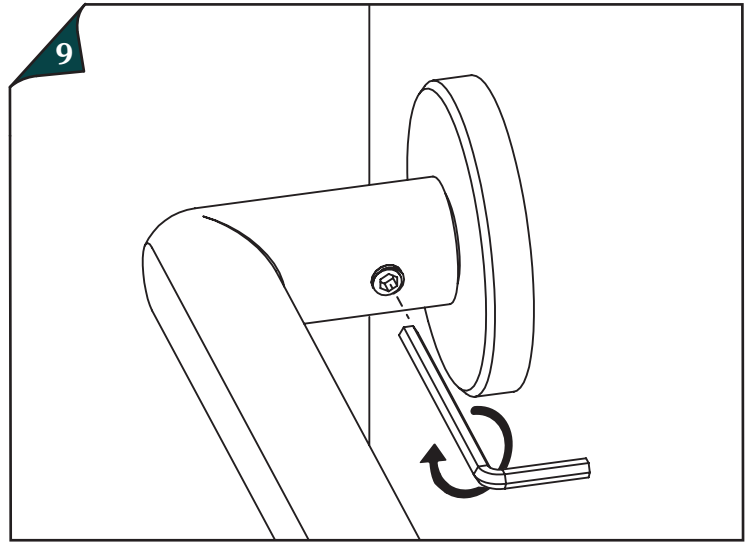

CARE & MAINTENANCE

DO NOT CLEAN
WITH ABRASIVE
MATERIALS

DO NOT USE
HARSH
CHEMICALS

CLEAN WITH SOFT
CLOTH & MILD
SOAP ONLY