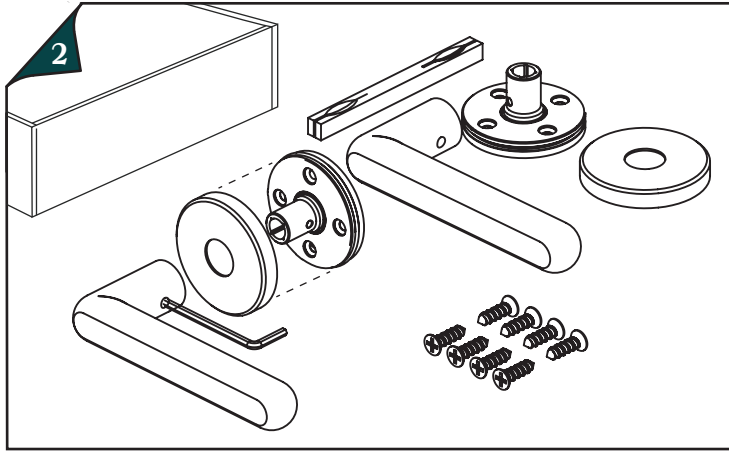

plank

HARDWARE

DOOR HANDLE (TAMPER-PROOF) INSTALLATION GUIDE

X2 X2 X2 X2 X2 X2 X8 M6 M4

CARE & MAINTENANCE

DO NOT CLEAN
WITH ABRASIVE
MATERIALS

DO NOT USE
HARSH
CHEMICALS

CLEAN WITH SOFT
CLOTH & MILD
SOAP ONLY

plank

HARDWARE

DOOR HANDLE (STANDARD) INSTALLATION GUIDE

X2 X2 X2 X2 X8 M6 M4

CARE & MAINTENANCE

DO NOT CLEAN
WITH ABRASIVE
MATERIALS

DO NOT USE
HARSH
CHEMICALS

CLEAN WITH SOFT
CLOTH & MILD
SOAP ONLY