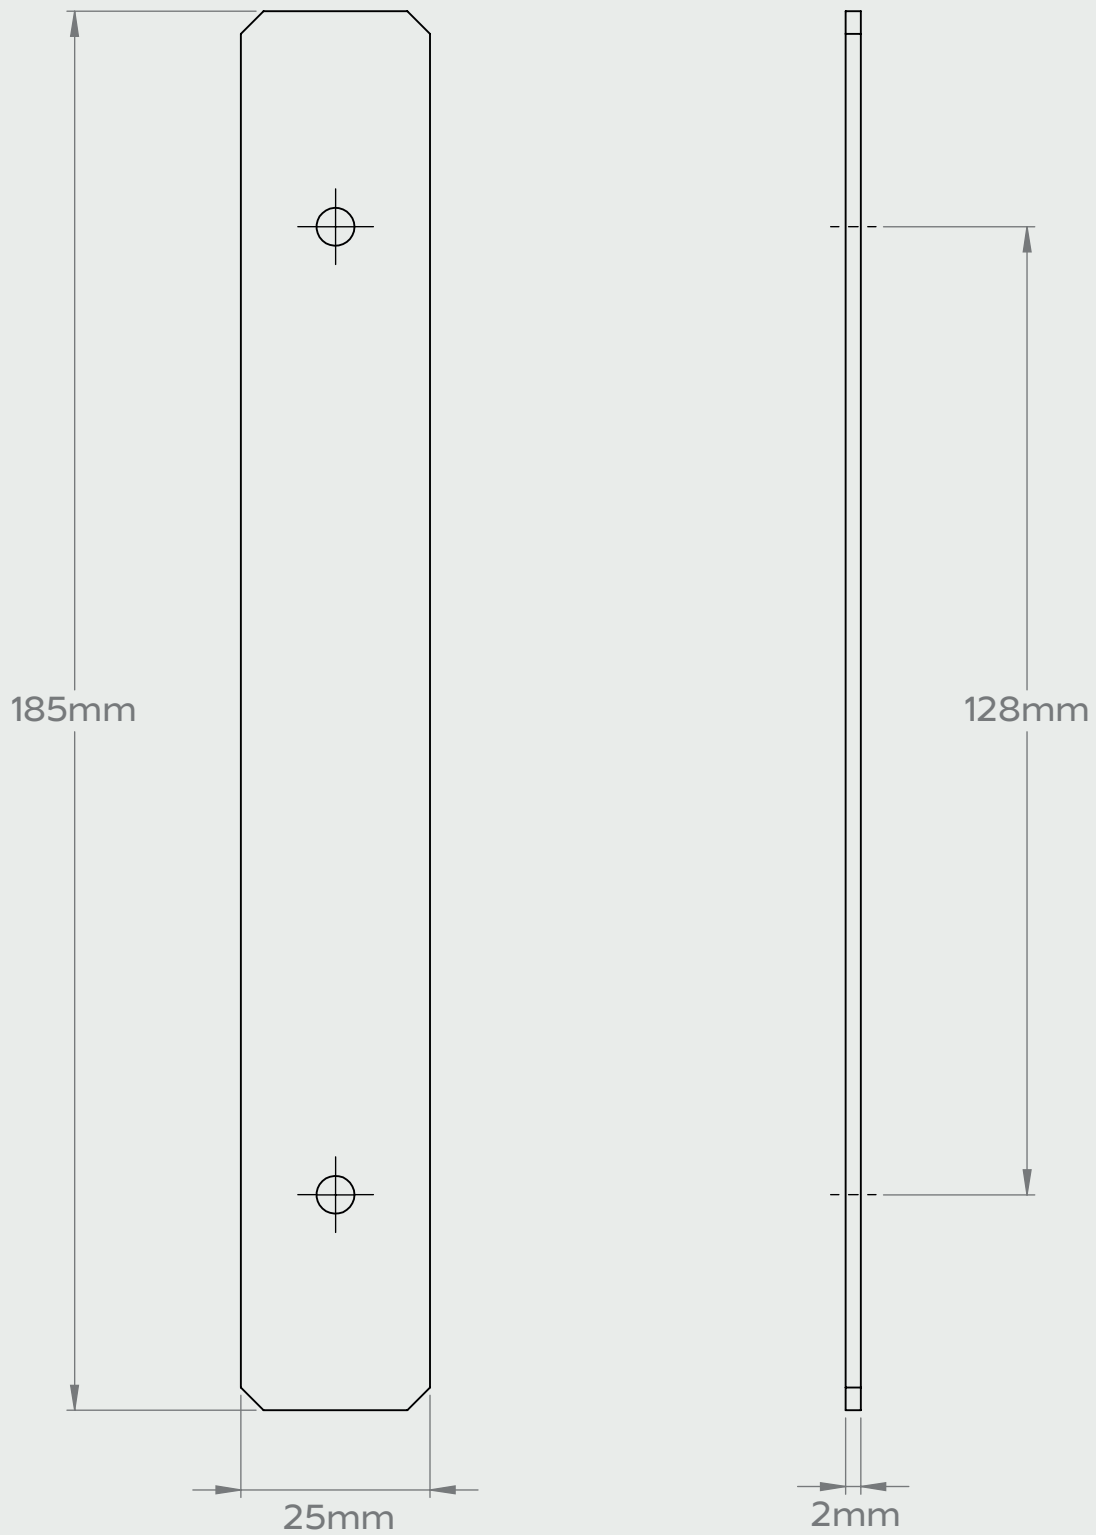

DERRY HANDLE BACKPLATE - 160mm

DERRY HANDLE BACKPLATE - 185mm

DERRY HANDLE BACKPLATE - 220mm

DERRY HANDLE BACKPLATE - 280mm