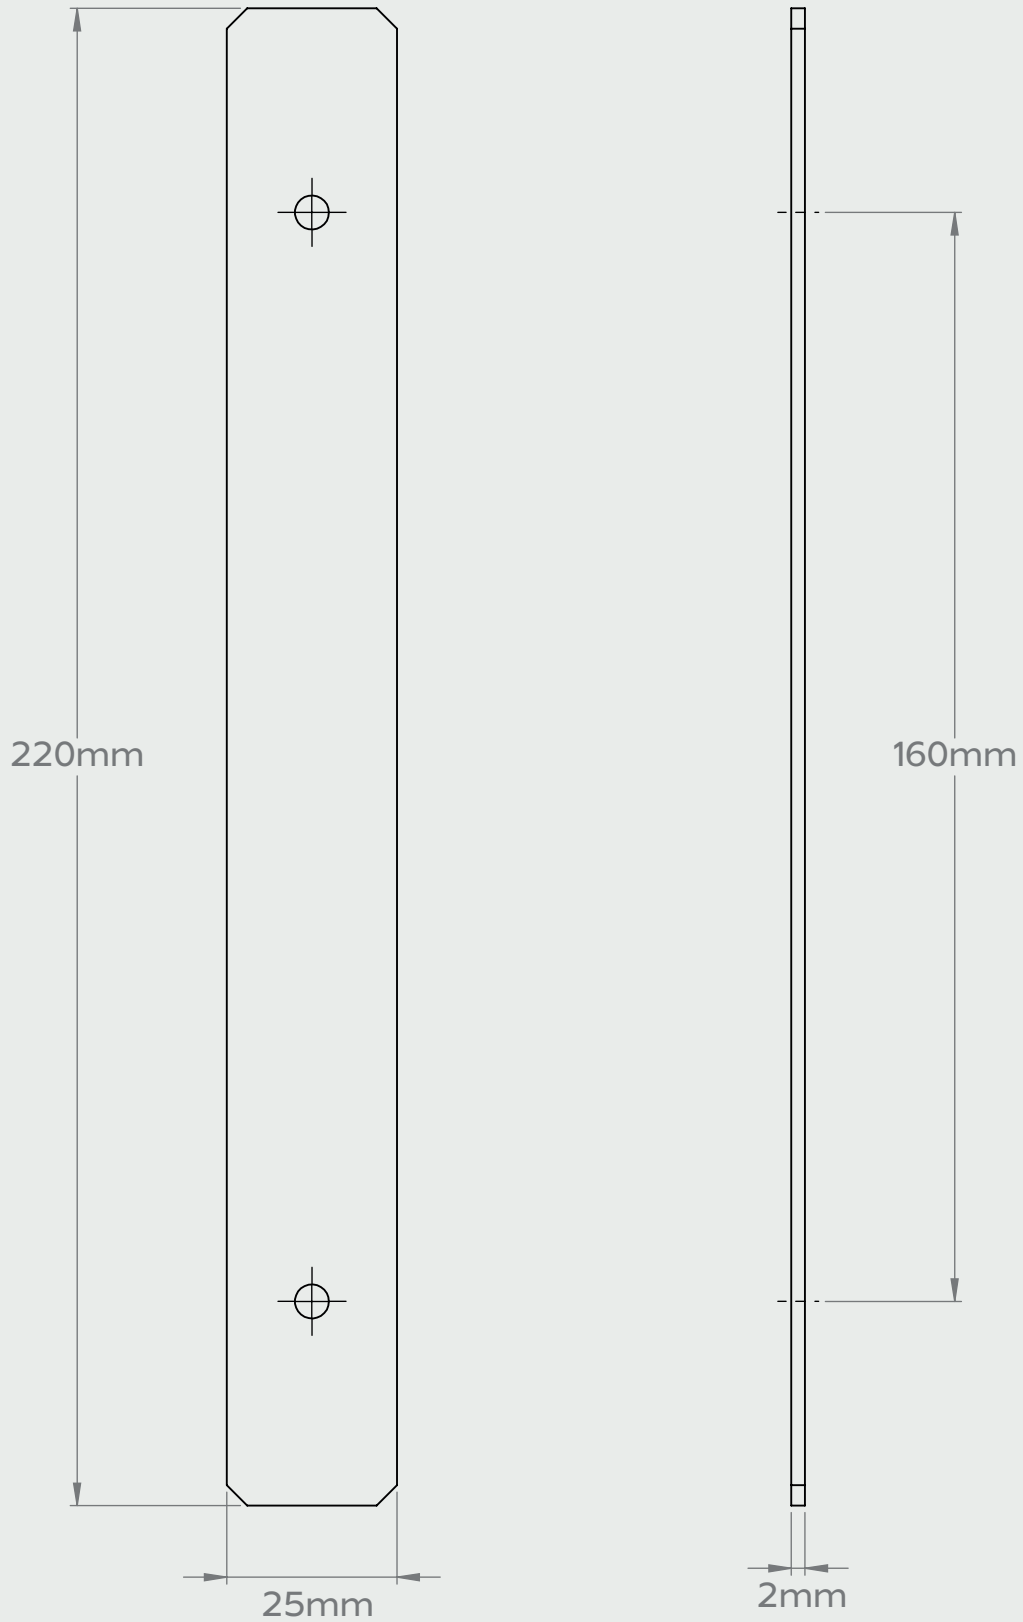

DERRY HANDLE BACKPLATE - 160mm

DERRY HANDLE BACKPLATE - 185mm

DERRY HANDLE BACKPLATE - 220mm

DERRY HANDLE BACKPLATE - 280mm