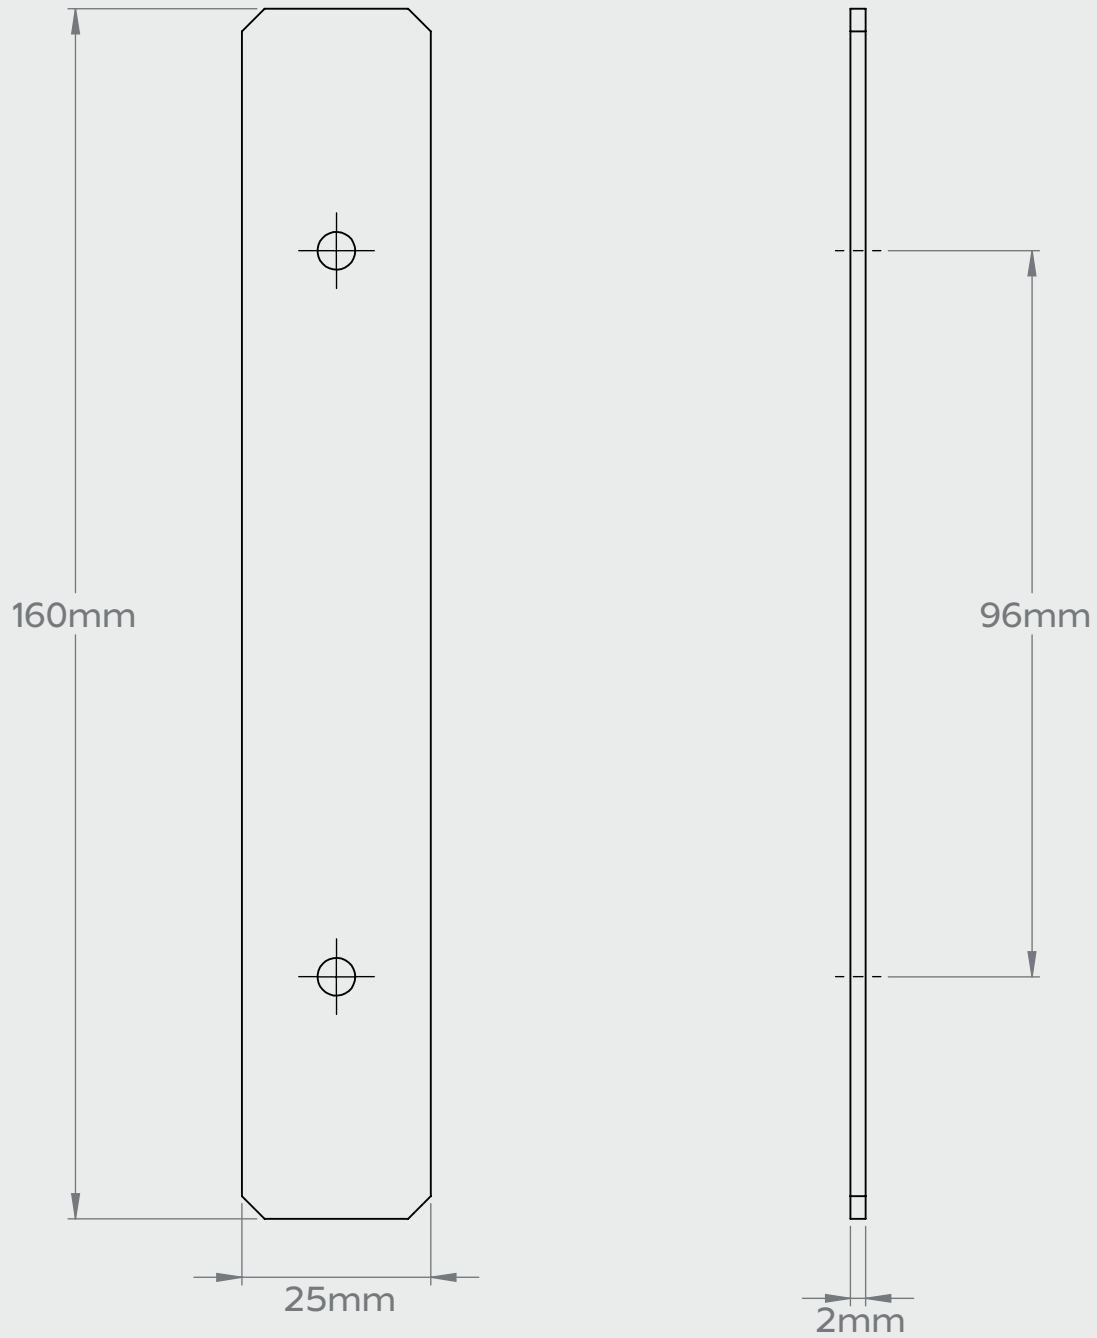

DERRY HANDLE BACKPLATE - 160mm

DERRY HANDLE BACKPLATE - 185mm

DERRY HANDLE BACKPLATE - 220mm

DERRY HANDLE BACKPLATE - 280mm