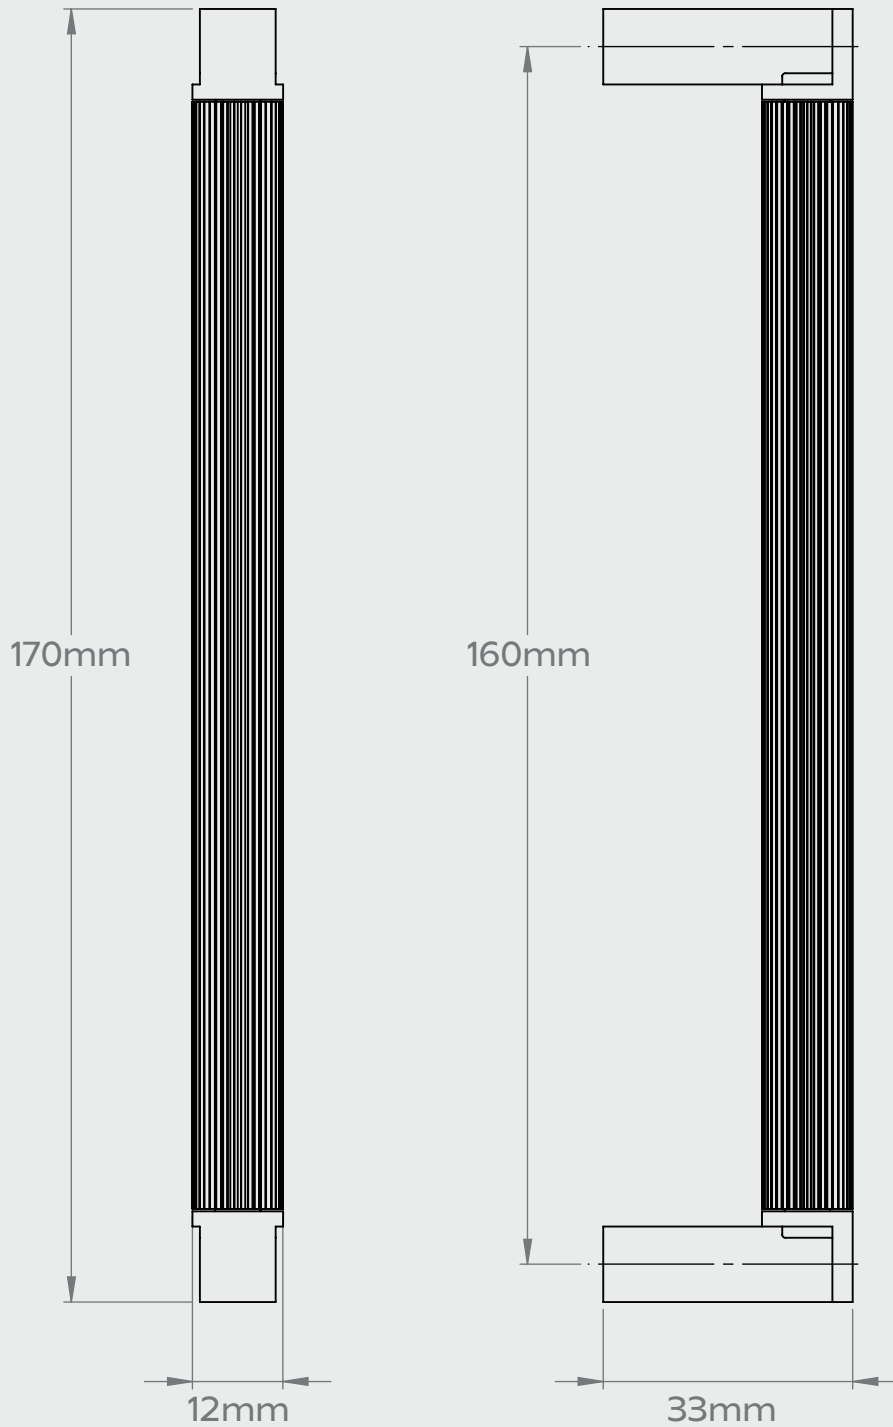

BECKER GROOVED D-BAR HANDLE - 170mm

BECKER GROOVED D-BAR HANDLE - 230mm