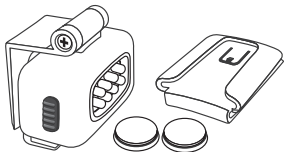

ALL-PURPOSE SWIVEL LIGHT

PACKAGE CONTENTS:

- All-Purpose Swivel Light
- Clip Attachment
- (2) CR-2032 Lithium Batteries

ATTACHING TO THERMACELL APPLIANCE:

- 1) Make sure Appliance is OFF.
- 2) Insert base of All-Purpose Swivel Light above your Appliance's grill.

ATTACHING TO OTHER OBJECTS:

- 1) Slide base of All-Purpose Swivel Light into open slot on top of Clip Attachment. You will hear a click when securely attached.
- 2) Secure Clip Attachment to your hat, belt, or other object.