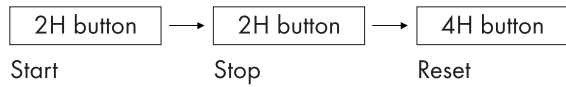

Chronograph Function

Second chronograph hand is capable of timing 30 minutes. (60 seconds x 30 times)

Minute chronograph hand is capable of timing 30 minutes

A) Standard Measurement