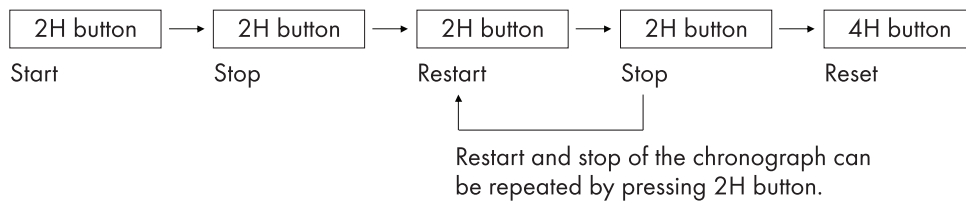

Crown Position		
	0 click	1st click
Crown	Free	Time Setting
2H Button	Chronograph Start/ Stop/ Restart	Chronograph Hands 0-setting (Clockwise)
4H Button	Chronograph Reset/ Split/ Split Release	Chronograph Hands 0-setting (Counterclockwise)

C) Split Time Measurement

D) Measurement of Two Competitors