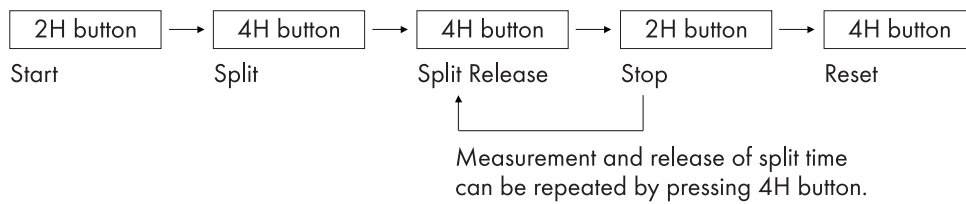

Crown Position		
	0 click	1st click
Crown	Free	Time Setting
2H Button	Chronograph Start/ Stop/ Restart	Chronograph Hands 0-setting (Clockwise)
4H Button	Chronograph Reset/ Split/ Split Release	Chronograph Hands 0-setting (Counterclockwise)

C) Split Time Measurement

D) Measurement of Two Competitors