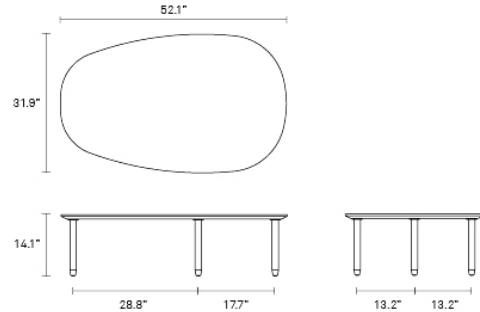

Materials

- Walnut: Plain sliced walnut veneer over engineered wood, solid walnut legs
- Black on Ash: Plain sliced ash veneer over engineered wood, solid ash wood legs
- Adjustable leveling foot glides
- Assembly required