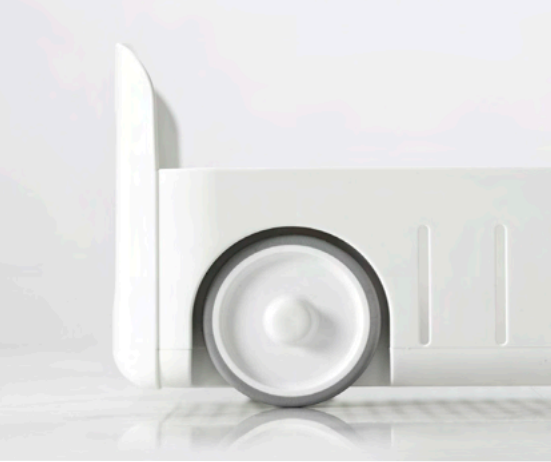

ADJUSTABLE

Choose the perfect height

NO TOOLS

Easy snap together assembly

NON-SLIP

Soft feet keep it in place

9" x 9" #50239
12" x 9" #50361
12" x 12" #50362

ROLLOUT™ Under Sink Caddy