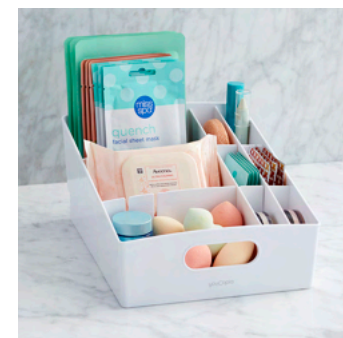

Organizes inside the bin for the win! Divided compartments let you stash small things – snacks, packets, seasonings and more – in a cabinet or pantry. Tiered storage and built-in handles make it easy to see what you have and grab what you need.

**QUICK
SET-UP**

Snack-ready
in one minute

STAIRSTEP

So you can
see more

BPA-FREE

Safe, durable
storage

4-Tier Divided, Small #50198
3-Tier Adjustable, Medium #50294
3-Tier Adjustable, Large #50244

TEASTAND®

Tea Bag Organizer

Helps organize tea bags in clear, removable bins so you can maintain your daily zen. This mobile caddy is happy to fit in the cabinet or stand on a dessert table at your next event. When it's easy to see everything, you can keep calm and carry on.