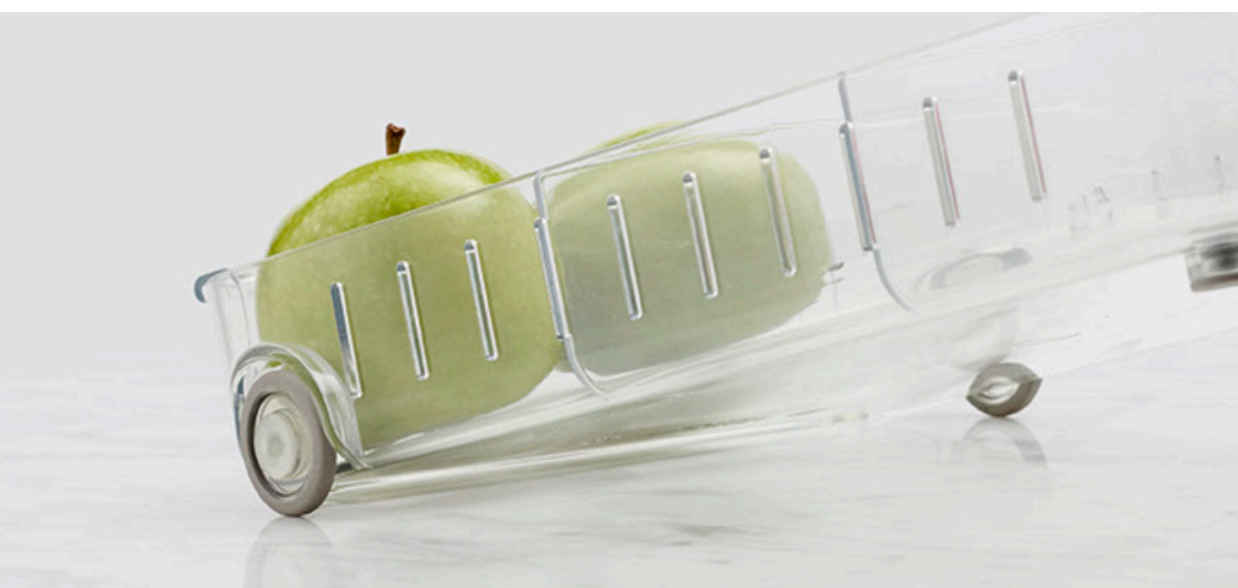

ROLLOUT™

Fridge Caddies

Makes your refrigerator a more peaceful place. Dividers can be adjusted to keep items in good order. Smooth wheels and sturdy handles help you pull food forward without disturbing the rest. A little fridge organization rolls a long way.

ADJUSTABLE

Includes 2 dividers

HANDLES

Carry anywhere

STANDARD FIT

Fits every fridge

Fridge Caddy 4" x 15" #50296

Fridge Caddy 6" x 15" #50297

Fridge Caddy 9" x 15" #50340