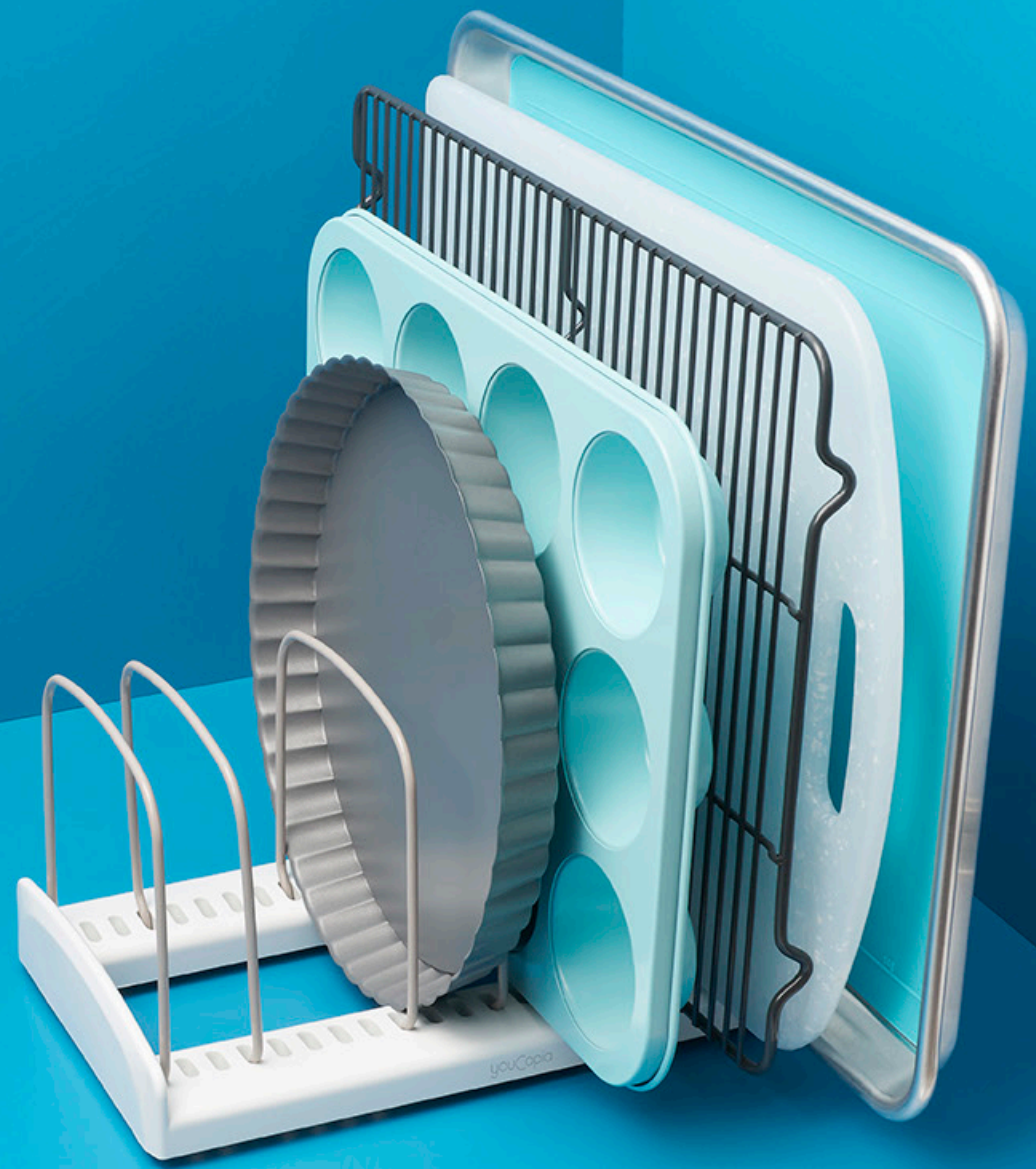

Stores and protects kitchen items in the lower cabinet or pantry (no stacking required). Adjustable dividers keep your favorite cookware, bakeware, pans and lids both vertical and visible. A reliable organizer will help you tackle any kitchen task.