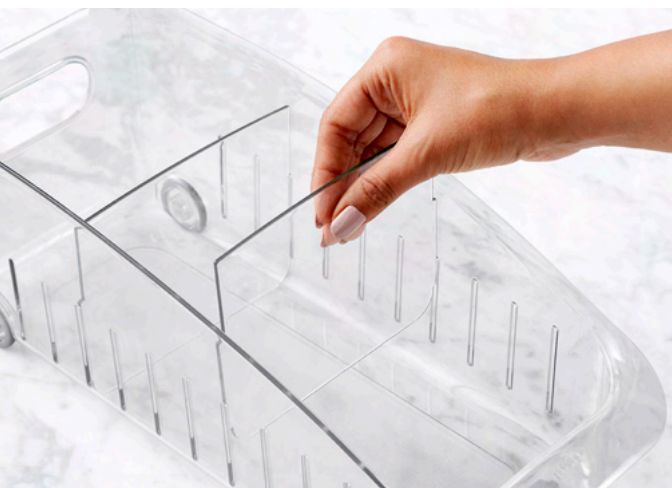

ROLLOUT™

Fridge Drawers

Keeps your refrigerator feeling fresh. With smooth wheels and sturdy handles, it's easy to pull food forward for a fast find. Dividers adjust to fit different items as seasons change. Lucky you, there's no expiration on great organization.

WHEELS

Roll in/out
with ease

ADJUSTABLE

Includes 2 dividers

BPA-FREE

Safe and durable

Fridge Drawer 6" x 15" #50349
Fridge Drawer 8" x 15" #50350
Fridge Drawer 10" x 15" #50351