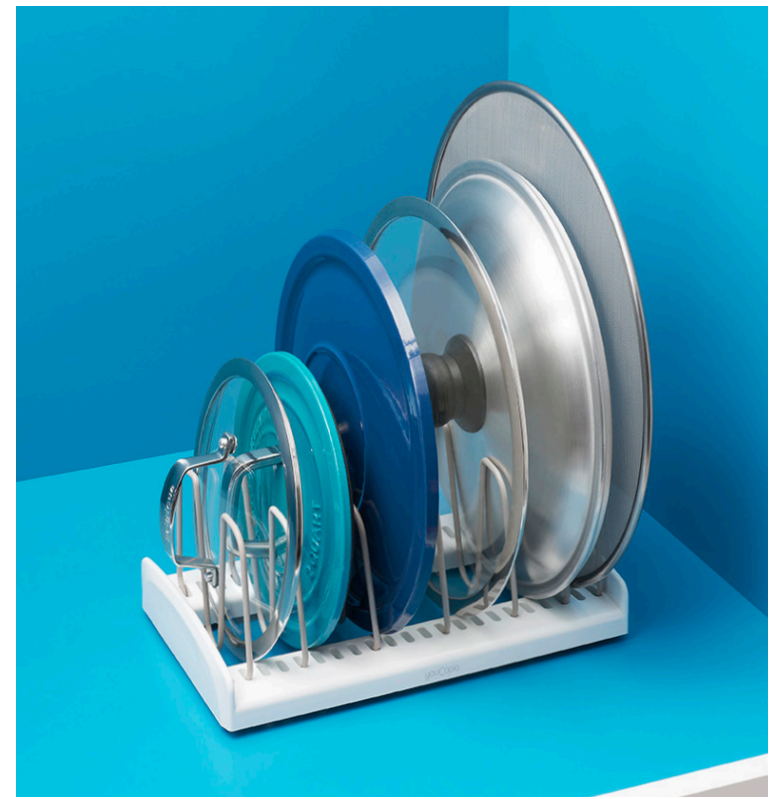

Stores and protects kitchen items in the lower cabinet or pantry (no stacking required). Adjustable dividers keep your favorite cookware, bakeware, pans and lids both vertical and visible. A reliable organizer will help you tackle any kitchen task.

ADJUSTABLE

Includes steel wire dividers

NON-SLIP

Soft feet keep it in place

NO TOOLS

No mounting or installation

Bakeware Rack #50158
Lid Holder #50159

STOREMORE®

Pan & Lid Racks

Stands items in a tidy row, so you can see (not stack) your favorite pans and lids. Adjustable dividers are strong enough for skillets and platters but fit little lids too. When cabinets are organized, you'll feel like a pro.