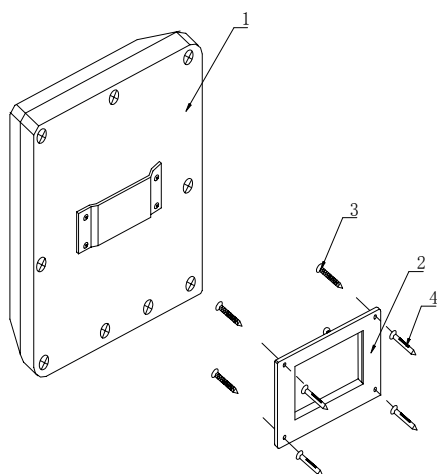

Indoor Side Mounted antenna TDJ-SA800/2000-7-90

Model	TDJ-SA800/2000-7-90
Main Technical Specifications	
Frequency range	824~960 MHz & 1710~2170MHz
VSWR	<1.5
Input impedance	50 Ω
Gain	7dBi
Polarization type	Line polarization
E-plane beamwidth	65°
H-plane beamwidth	90°
F/B ratio	≥23dB
Max power	50W
Lightning protection	DC ground
Connector type	N female
Weight	RG58/U cable L=300mm 600g
Dimensions	210mm × 180mm × 44mm
Radome material	UV-Resistance ABS
Radome color	White
Working temperature	-40°C ~ +60°C

Mounting Demo:

19 Short St. Southport, Queensland 4215 Australia
Phone: +61-7-5577 0500 Fax: +61-7-5577 0599
Email: admin@powertec.com.au