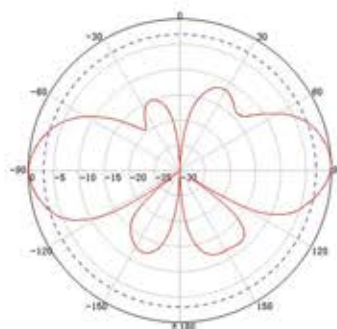

V-Plane

ABN: 42 082 948 463