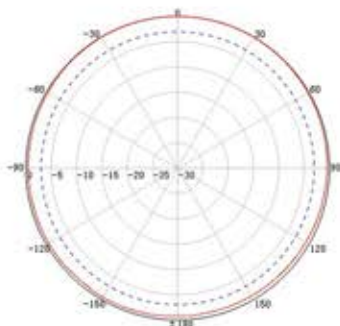

The Blackhawk Omni Trucker Edge Compact at 68cm will provide the perfect solution for voice and data applications where high gain antennas are required while on the move.

Combine with a Cel-Fi GO in your vehicle to never be out of contact when away from home.

## BLACKHAWK TRUCKER EDGE COMPACT

ELECTRICAL SPECIFICATIONS	MECHANICAL SPECIFICATIONS
Freq Range 698-960/1710-2170MHz	Dimensions 20x680 mm
Impedance 50 Ω	Weight 1.5kg
VSWR ≤2.0 / ≤2.0	Operating Temperature -40°C- +65°C
Gain 4 dBi/6 dBi	Connector SMA-Male with 5M Coax Cable
Max Input Power 50W	Mounting Pole 38-52mm
Polarisation Vertical	Material Copper/Fibreglass
Horiz Beam. 360°	Antenna Colour Black or White
Lightning Protection DC Ground	Rated Wind Velocity 210km/h