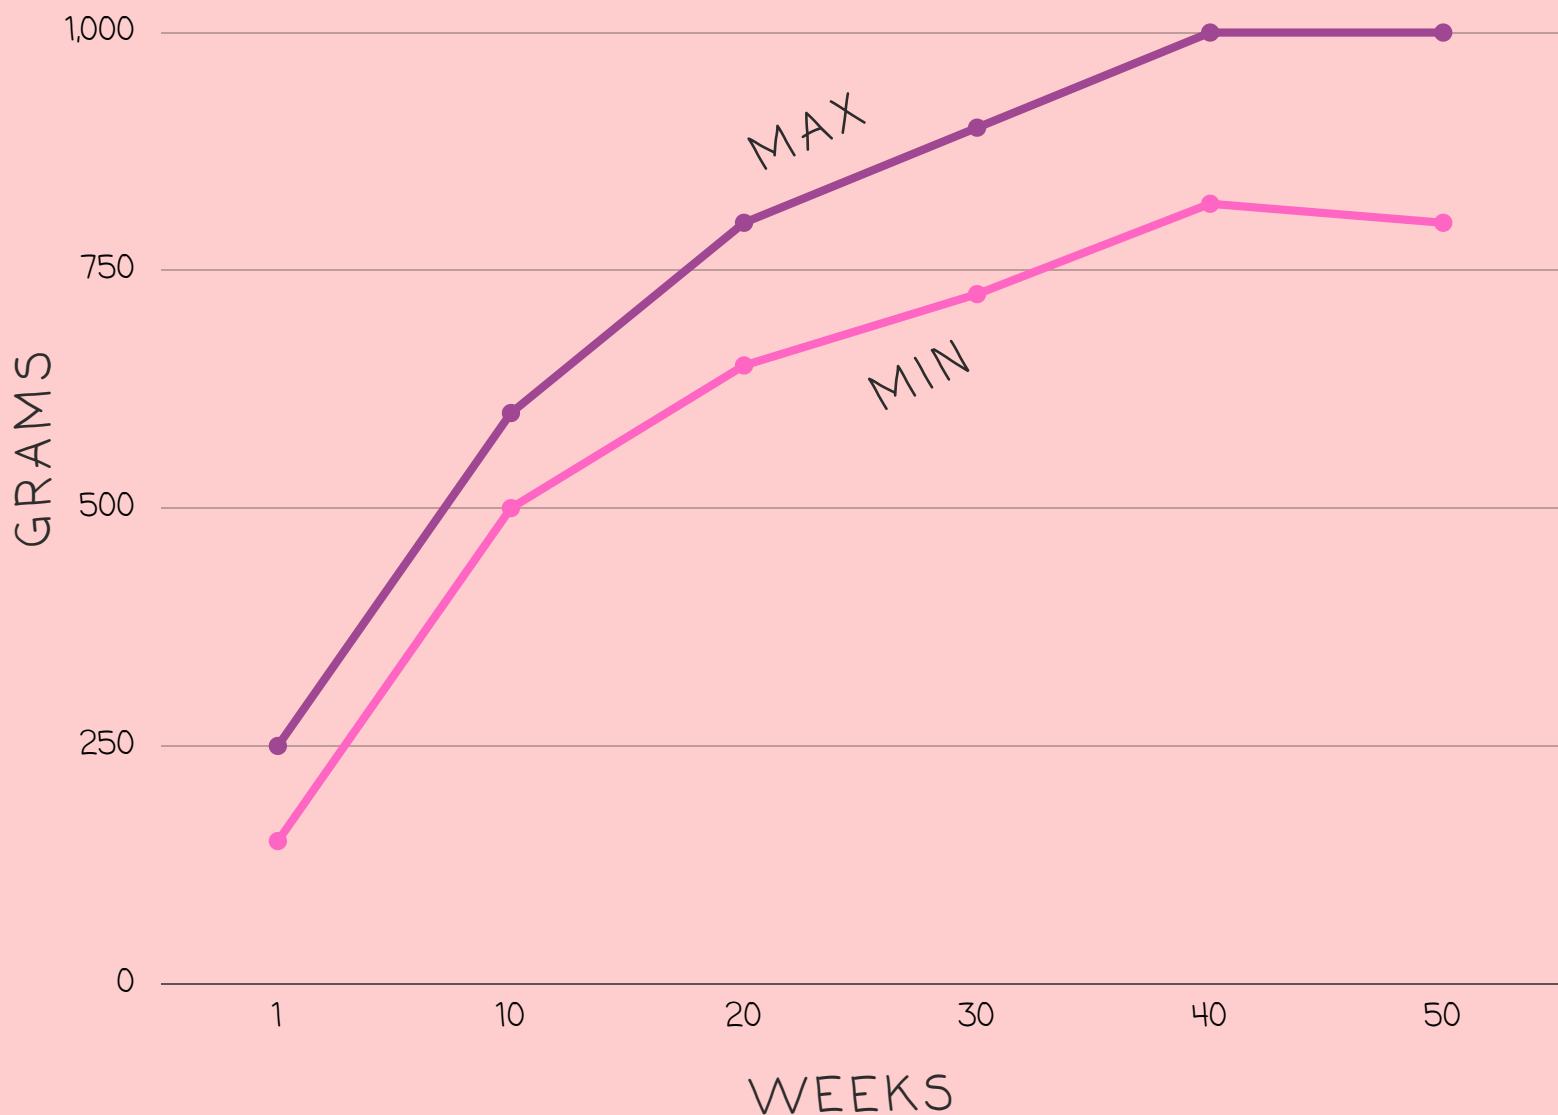

**KAVEE**

**THE GREAT ADVENTURE OF  
OWNING  
GUINEA PIGS!**

**WEIGHT GUIDE**

BY KAVEE

# YOUR GUINEA PIG WEIGHT CHART - FEMALE

WEIGH ME WEEKLY AND ADD MY DATA TO THE CHART!

NORMAL AVERAGE WEIGHT FOR AN ADULT GUINEA PIG:  
FEMALE:  
700G - 900G

# YOUR GUINEA PIG WEIGHT CHART - MALE

WEIGH ME WEEKLY AND ADD MY DATA TO THE CHART!

NORMAL AVERAGE WEIGHT FOR AN ADULT GUINEA PIG:  
MALE:  
900G - 1200G