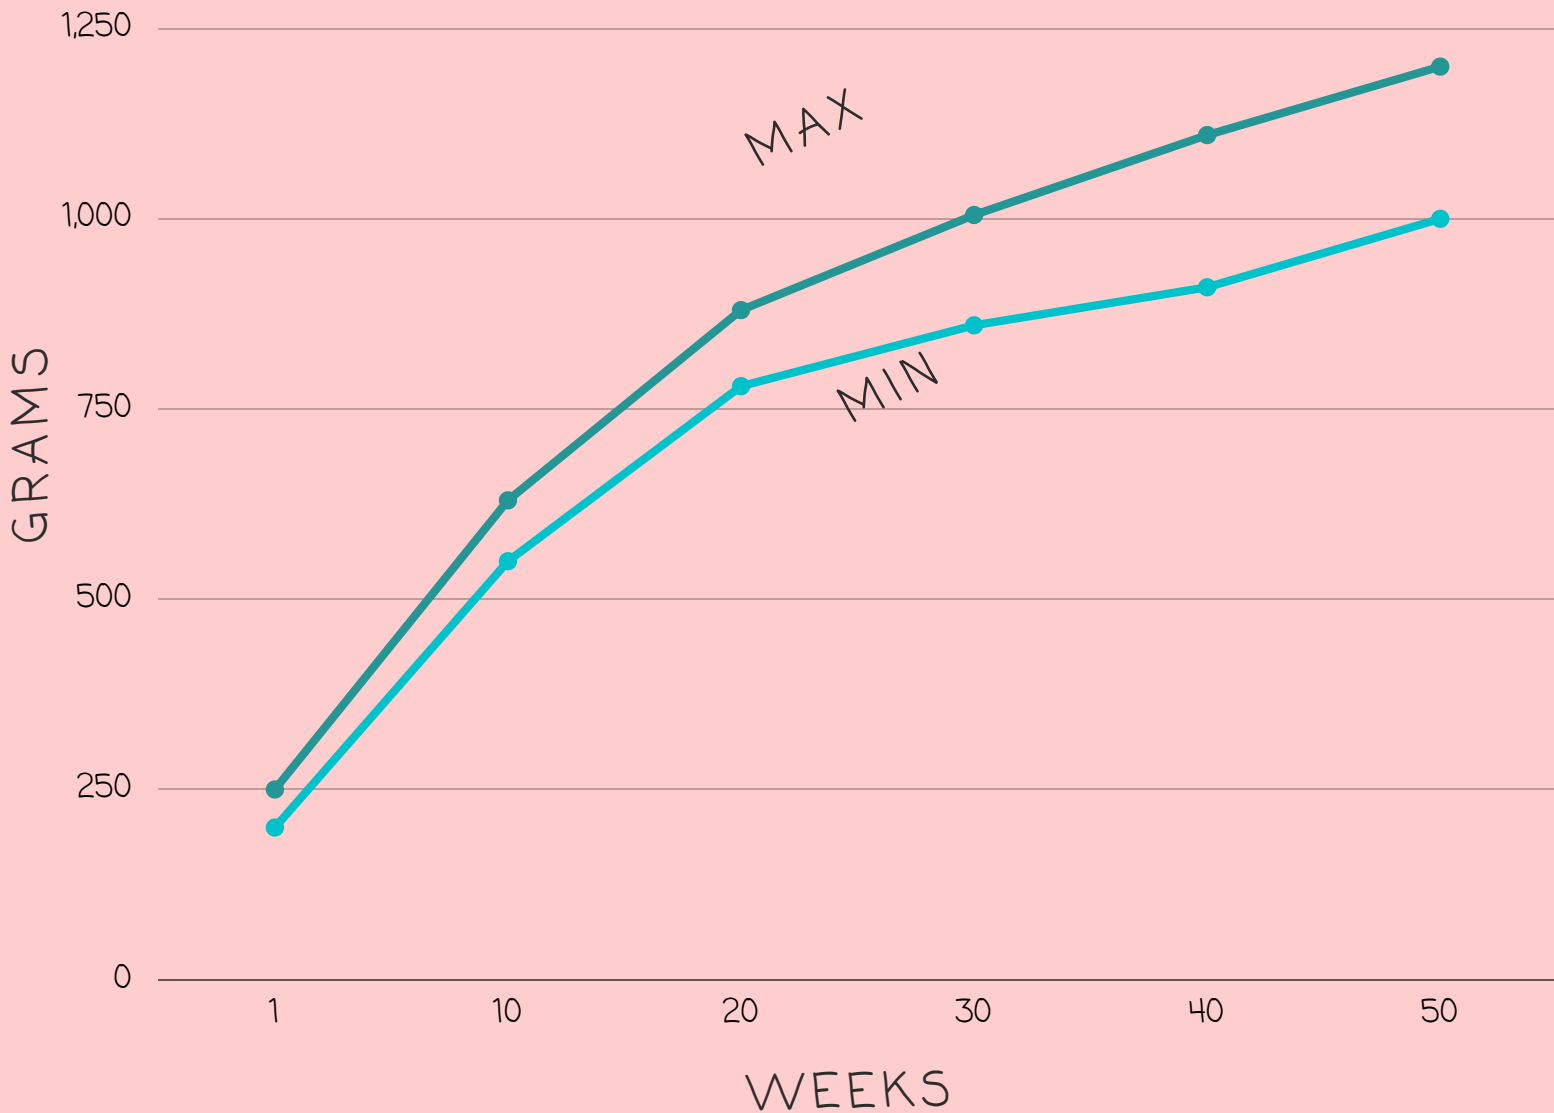

# YOUR GUINEA PIG WEIGHT CHART - FEMALE

WEIGH ME WEEKLY AND ADD MY DATA TO THE CHART!

NORMAL AVERAGE WEIGHT FOR AN ADULT GUINEA PIG:  
FEMALE:  
700G - 900G

# YOUR GUINEA PIG WEIGHT CHART - MALE

WEIGH ME WEEKLY AND ADD MY DATA TO THE CHART!

NORMAL AVERAGE WEIGHT FOR AN ADULT GUINEA PIG:  
MALE:  
900G - 1200G

# YOUR GUINEA PIG WEIGHT CHART - MAKE YOUR OWN

WEIGH ME  
WEEKLY AND  
ADD MY DATA  
TO THE CHART!