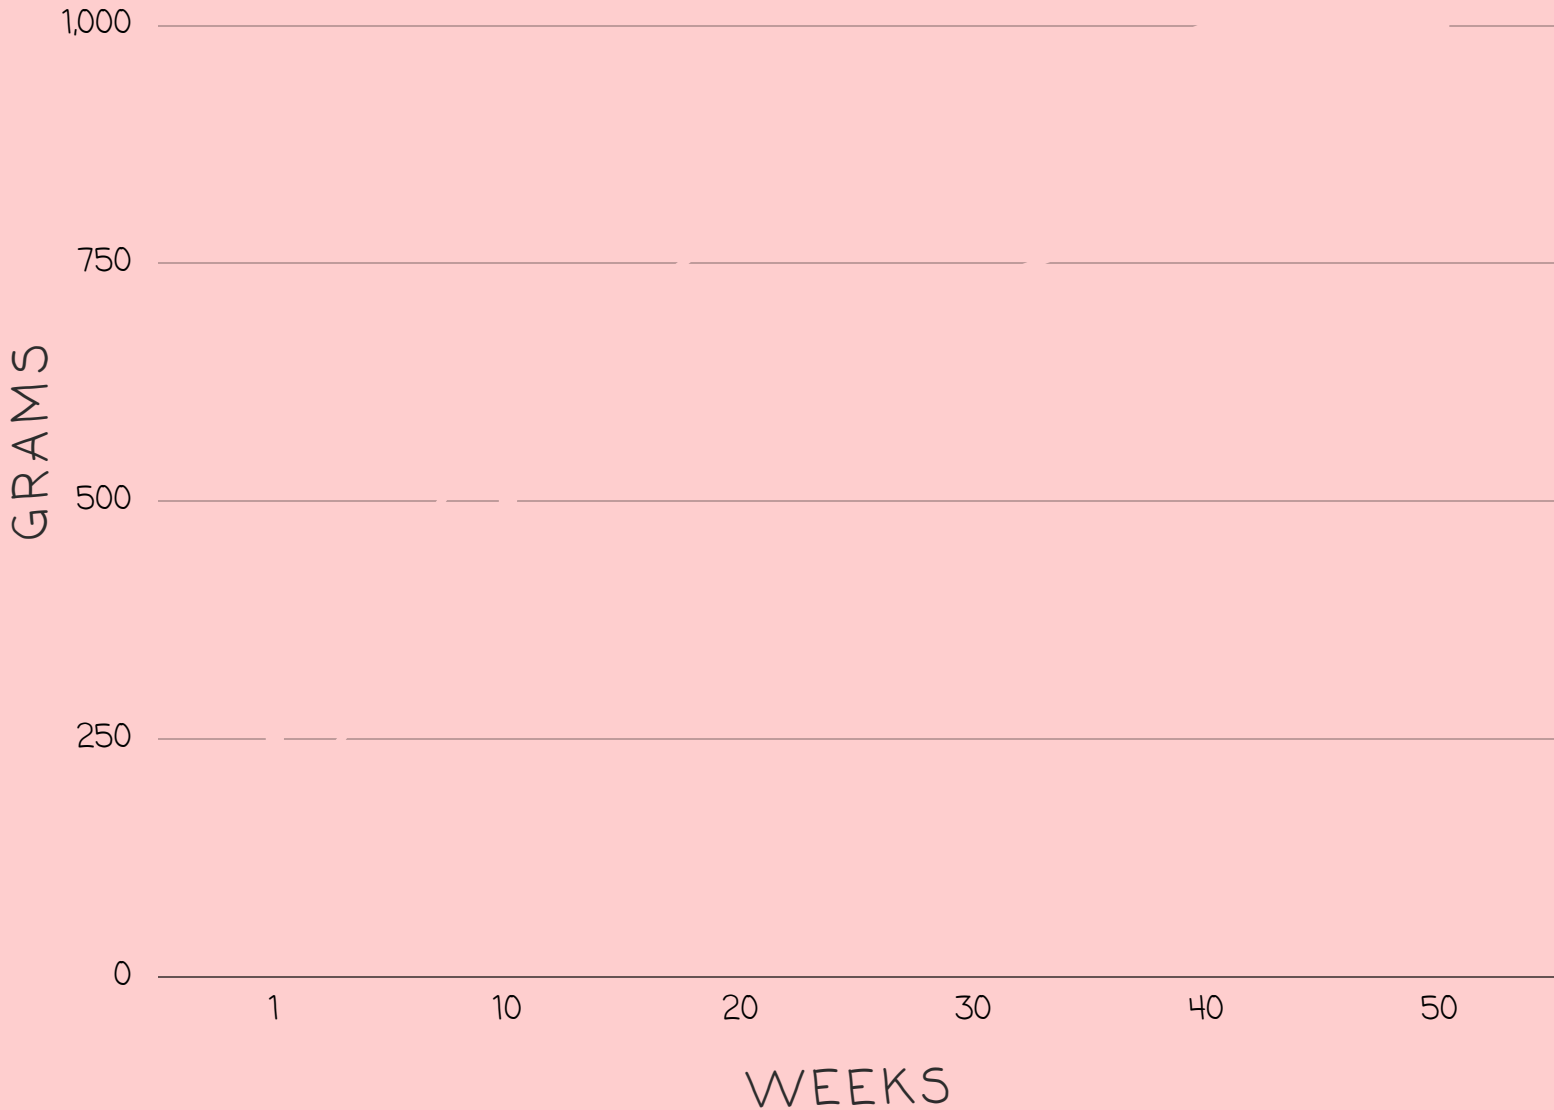

# YOUR GUINEA PIG WEIGHT CHART - FEMALE

WEIGH ME WEEKLY AND ADD MY DATA TO THE CHART!

NORMAL AVERAGE WEIGHT FOR AN ADULT GUINEA PIG:  
FEMALE:  
700G - 900G

# YOUR GUINEA PIG WEIGHT CHART - MALE

WEIGH ME WEEKLY AND ADD MY DATA TO THE CHART!

NORMAL AVERAGE WEIGHT FOR AN ADULT GUINEA PIG:  
MALE:  
900G - 1200G

# YOUR GUINEA PIG WEIGHT CHART - MAKE YOUR OWN

WEIGH ME  
WEEKLY AND  
ADD MY DATA  
TO THE CHART!