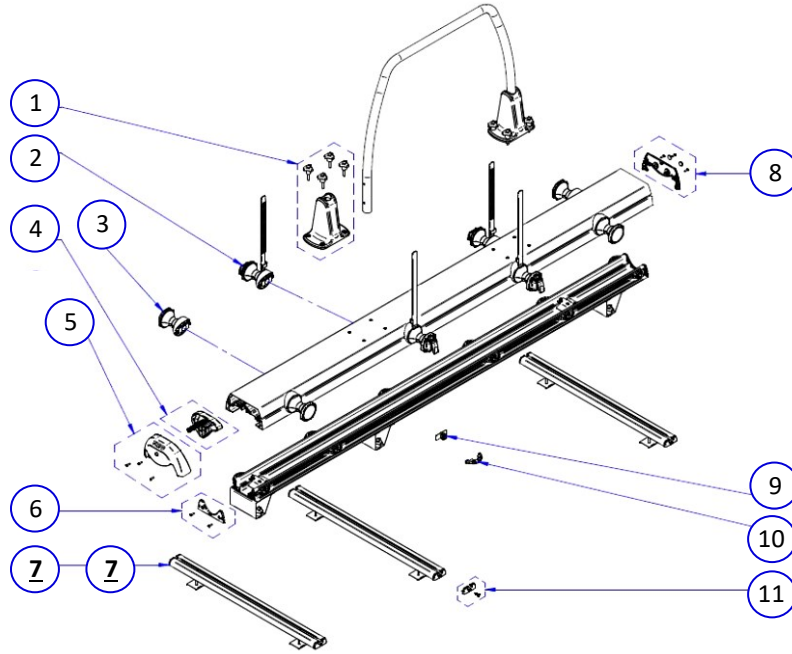

CLICK ON PART NUMBER TO VIEW PRODUCT

Thule Veloslid Bike Rack - (RVP579)

No#	Vendor Code	Description - Caravan Light	
1	1500603203	VELOSLIDE CAP FOR FRAMEHOLDER (1x) + BOLT KNOBS (4x)	PLEASE ENQUIRE
2	1500603204	VELOSLIDE WHEELHOLDER WITH STRAP (1x)	PLEASE ENQUIRE
3	1500603205	VELOSLIDE WHEELHOLDER WITHOUT STRAP (1x)	PLEASE ENQUIRE
4	1500603206	VELOSLIDE HANDLE	PLEASE ENQUIRE
5	1500603207	VELOSLIDE CAP RUNNER FRONT	PLEASE ENQUIRE
6	1500603208	VELOSLIDE CAP TRACK (1x)	PLEASE ENQUIRE
7	302015	VELOSLIDE MOUNTING RAILS - 70cm	<u>RVP578</u>
7	302016	VELOSLIDE MOUNTING RAILS - 140cm	<u>RVP577</u>
8	1500603209	VELOSLIDE CAP RUNNER REAR	PLEASE ENQUIRE
9	1500603210	WHEEL ASSEMBLY (2x)	PLEASE ENQUIRE
10	1500603211	WHEEL GUIDE (2x)	PLEASE ENQUIRE
11	1500603405	VELOSLIDE CAP MOUNTING RAIL (6x)	PLEASE ENQUIRE