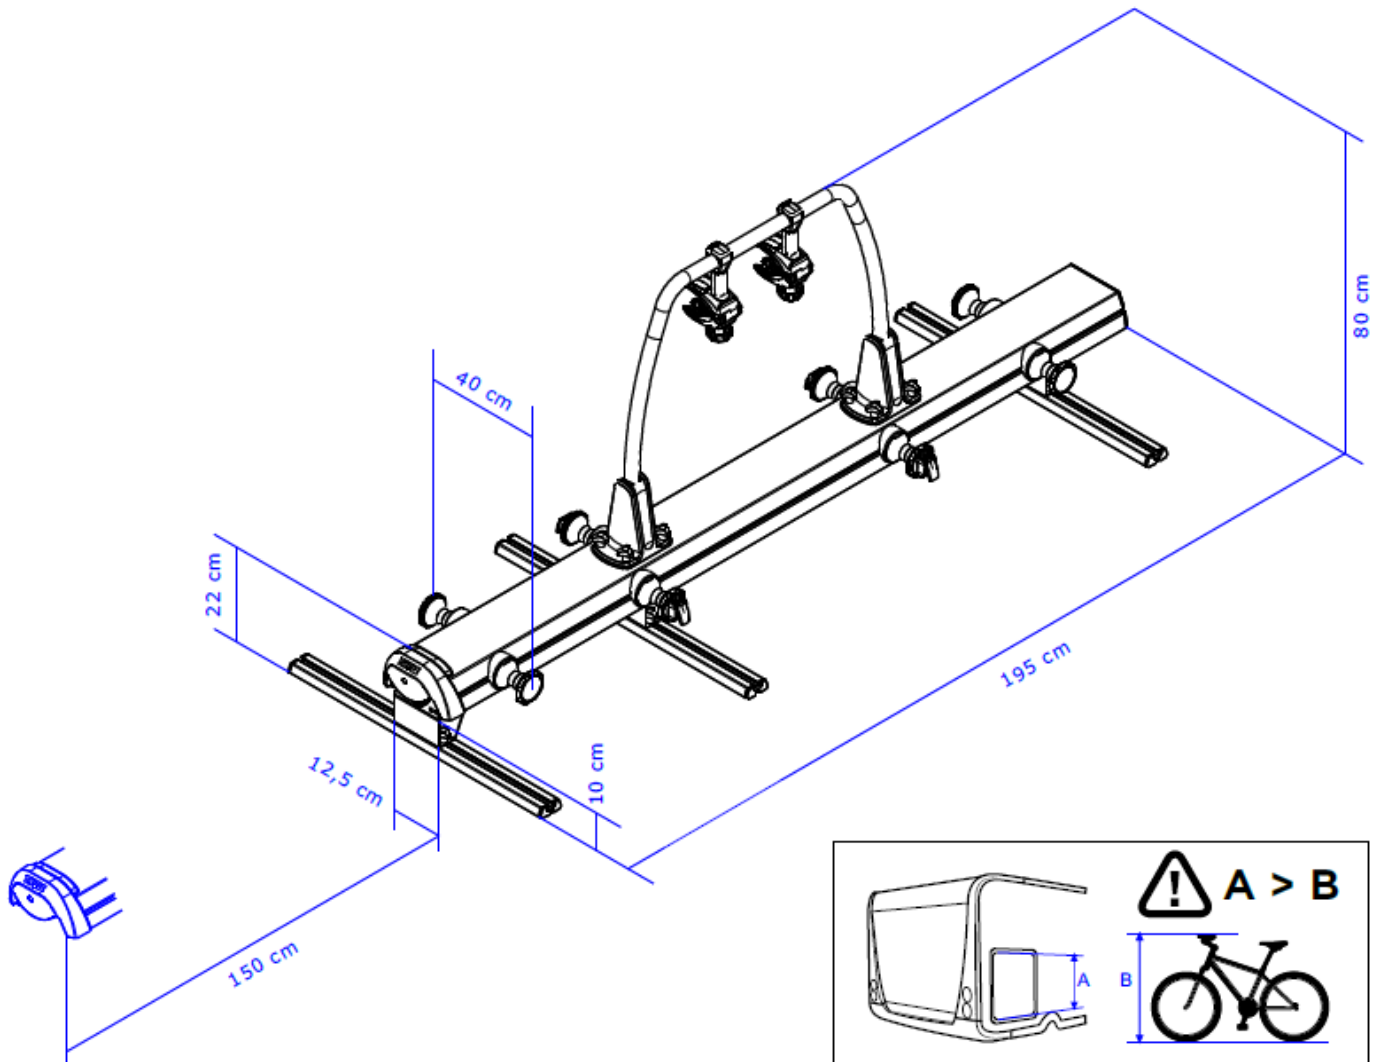

DIMENSIONS

Thule VeloSlide Bike Rack - RVP579

WWW.RVSUPPLIES.CO.NZ