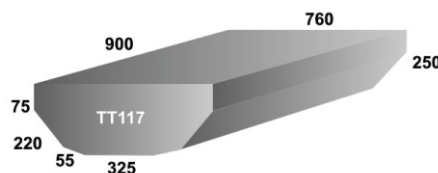

Special Shapes

As referred to on Tank sizing sheets marked with an asterisk '*'

**IF YOU NEED ANY ASSISTANCE WITH THE INFORMATION ABOVE
PLEASE CONTACT OUR FRIENDLY SALES TEAM; CONTACT US NOW**