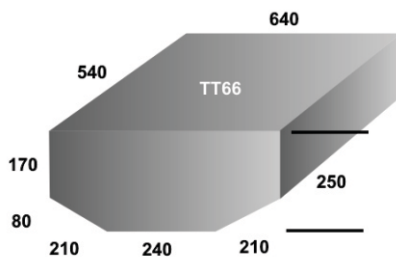

Special Shapes

As referred to on Tank sizing sheets marked with an asterisk '**'

TT55 TT65 TT68
TT71 TT77 TT86

REFER TO PRICE LIST
FOR MEASUREMENTS

**IF YOU NEED ANY ASSISTANCE WITH THE INFORMATION ABOVE
PLEASE CONTACT OUR FRIENDLY SALES TEAM; CONTACT US NOW**

Special Shapes

As referred to on Tank sizing sheets marked with an asterisk '**'

REFER TO PRICE LIST FOR MEASUREMENTS

IF YOU NEED ANY ASSISTANCE WITH THE INFORMATION ABOVE PLEASE CONTACT OUR FRIENDLY SALES TEAM; CONTACT US NOW