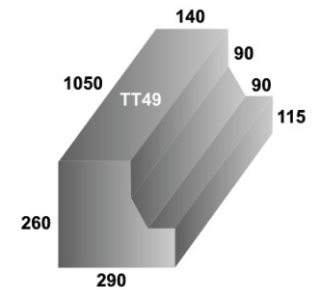

Special Shapes

As referred to on Tank sizing sheets marked with an asterisk '**'

TT55 TT65 TT68
TT71 TT77 TT86

REFER TO PRICE LIST
FOR MEASUREMENTS

**IF YOU NEED ANY ASSISTANCE WITH THE INFORMATION ABOVE
PLEASE CONTACT OUR FRIENDLY SALES TEAM; CONTACT US NOW**

Special Shapes

As referred to on Tank sizing sheets marked with an asterisk '**'

REFER TO PRICE LIST FOR MEASUREMENTS

IF YOU NEED ANY ASSISTANCE WITH THE INFORMATION ABOVE PLEASE CONTACT OUR FRIENDLY SALES TEAM; CONTACT US NOW