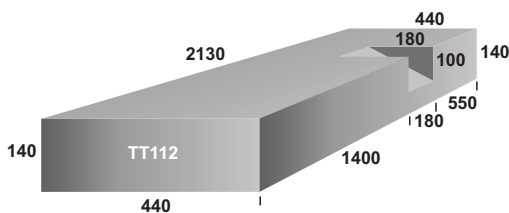

Special Shapes

As referred to on Tank sizing sheets marked with an asterisk '*'

**IF YOU NEED ANY ASSISTANCE WITH THE INFORMATION ABOVE
PLEASE CONTACT OUR FRIENDLY SALES TEAM; CONTACT US NOW**