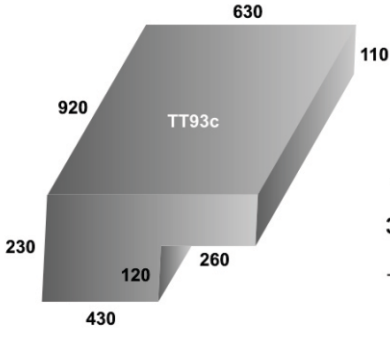

Special Shapes

As referred to on Tank sizing sheets marked with an asterisk '**'

TT55 TT65 TT68
TT71 TT77 TT86

REFER TO PRICE LIST
FOR MEASUREMENTS

**IF YOU NEED ANY ASSISTANCE WITH THE INFORMATION ABOVE
PLEASE CONTACT OUR FRIENDLY SALES TEAM; CONTACT US NOW**

Special Shapes

As referred to on Tank sizing sheets marked with an asterisk '**'

REFER TO PRICE LIST FOR MEASUREMENTS

IF YOU NEED ANY ASSISTANCE WITH THE INFORMATION ABOVE PLEASE CONTACT OUR FRIENDLY SALES TEAM; CONTACT US NOW