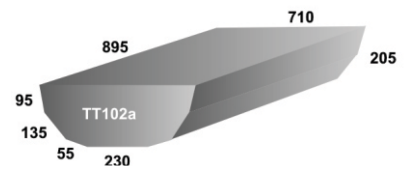

Special Shapes

As referred to on Tank sizing sheets marked with an asterisk '*'

**IF YOU NEED ANY ASSISTANCE WITH THE INFORMATION ABOVE
PLEASE CONTACT OUR FRIENDLY SALES TEAM; CONTACT US NOW**