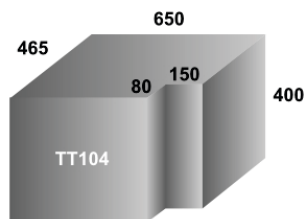

Special Shapes

As referred to on Tank sizing sheets marked with an asterisk '*'

**IF YOU NEED ANY ASSISTANCE WITH THE INFORMATION ABOVE
PLEASE CONTACT OUR FRIENDLY SALES TEAM; CONTACT US NOW**