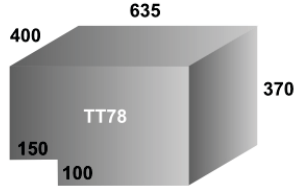

Special Shapes

As referred to on Tank sizing sheets marked with an asterisk '**'

TT55 TT65 TT68
TT71 TT77 TT86

REFER TO PRICE LIST
FOR MEASUREMENTS

**IF YOU NEED ANY ASSISTANCE WITH THE INFORMATION ABOVE
PLEASE CONTACT OUR FRIENDLY SALES TEAM; CONTACT US NOW**

Special Shapes

As referred to on Tank sizing sheets marked with an asterisk '**'

REFER TO PRICE LIST FOR MEASUREMENTS

IF YOU NEED ANY ASSISTANCE WITH THE INFORMATION ABOVE PLEASE CONTACT OUR FRIENDLY SALES TEAM; CONTACT US NOW