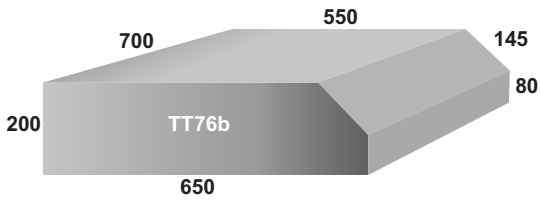

Special Shapes

As referred to on Tank sizing sheets marked with an asterisk '**'

TT55 TT65 TT68
TT71 TT77 TT86

REFER TO PRICE LIST
FOR MEASUREMENTS

**IF YOU NEED ANY ASSISTANCE WITH THE INFORMATION ABOVE
PLEASE CONTACT OUR FRIENDLY SALES TEAM; CONTACT US NOW**

Special Shapes

As referred to on Tank sizing sheets marked with an asterisk '**'

REFER TO PRICE LIST FOR MEASUREMENTS

IF YOU NEED ANY ASSISTANCE WITH THE INFORMATION ABOVE PLEASE CONTACT OUR FRIENDLY SALES TEAM; CONTACT US NOW