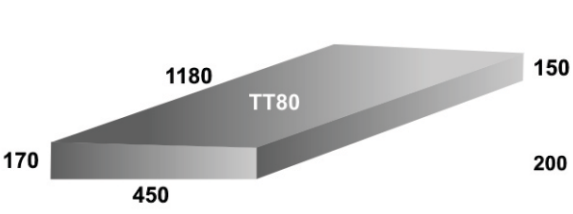

Special Shapes

As referred to on Tank sizing sheets marked with an asterisk '**'

TT55 TT65 TT68
TT71 TT77 TT86

REFER TO PRICE LIST
FOR MEASUREMENTS

**IF YOU NEED ANY ASSISTANCE WITH THE INFORMATION ABOVE
PLEASE CONTACT OUR FRIENDLY SALES TEAM; CONTACT US NOW**

Special Shapes

As referred to on Tank sizing sheets marked with an asterisk '**'

REFER TO PRICE LIST FOR MEASUREMENTS

IF YOU NEED ANY ASSISTANCE WITH THE INFORMATION ABOVE PLEASE CONTACT OUR FRIENDLY SALES TEAM; CONTACT US NOW