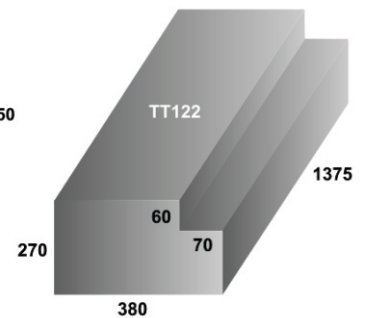

Special Shapes

As referred to on Tank sizing sheets marked with an asterisk '*'

**IF YOU NEED ANY ASSISTANCE WITH THE INFORMATION ABOVE
PLEASE CONTACT OUR FRIENDLY SALES TEAM; CONTACT US NOW**