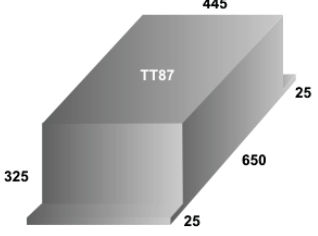

Special Shapes

As referred to on Tank sizing sheets marked with an asterisk '**'

TT55 TT65 TT68
TT71 TT77 TT86

REFER TO PRICE LIST
FOR MEASUREMENTS

**IF YOU NEED ANY ASSISTANCE WITH THE INFORMATION ABOVE
PLEASE CONTACT OUR FRIENDLY SALES TEAM; CONTACT US NOW**

Special Shapes

As referred to on Tank sizing sheets marked with an asterisk '**'

REFER TO PRICE LIST FOR MEASUREMENTS

IF YOU NEED ANY ASSISTANCE WITH THE INFORMATION ABOVE PLEASE CONTACT OUR FRIENDLY SALES TEAM; CONTACT US NOW