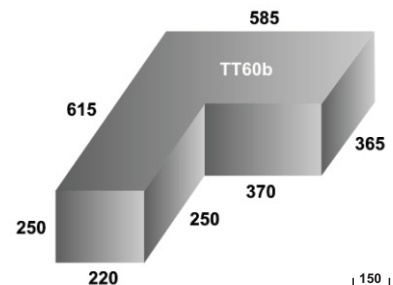

Special Shapes

As referred to on Tank sizing sheets marked with an asterisk '**'

TT55 TT65 TT68
TT71 TT77 TT86

REFER TO PRICE LIST
FOR MEASUREMENTS

**IF YOU NEED ANY ASSISTANCE WITH THE INFORMATION ABOVE
PLEASE CONTACT OUR FRIENDLY SALES TEAM; CONTACT US NOW**

Special Shapes

As referred to on Tank sizing sheets marked with an asterisk '**'

REFER TO PRICE LIST FOR MEASUREMENTS

IF YOU NEED ANY ASSISTANCE WITH THE INFORMATION ABOVE PLEASE CONTACT OUR FRIENDLY SALES TEAM; CONTACT US NOW