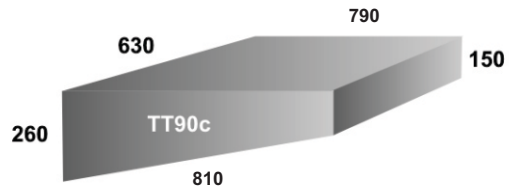

Special Shapes

As referred to on Tank sizing sheets marked with an asterisk '**'

TT55 TT65 TT68
TT71 TT77 TT86

REFER TO PRICE LIST
FOR MEASUREMENTS

**IF YOU NEED ANY ASSISTANCE WITH THE INFORMATION ABOVE
PLEASE CONTACT OUR FRIENDLY SALES TEAM; CONTACT US NOW**

Special Shapes

As referred to on Tank sizing sheets marked with an asterisk '**'

REFER TO PRICE LIST FOR MEASUREMENTS

IF YOU NEED ANY ASSISTANCE WITH THE INFORMATION ABOVE PLEASE CONTACT OUR FRIENDLY SALES TEAM; CONTACT US NOW