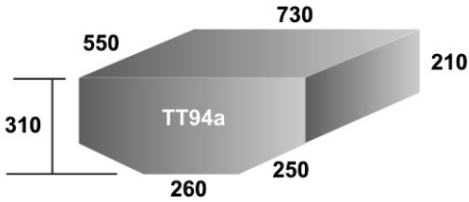

Special Shapes

As referred to on Tank sizing sheets marked with an asterisk '**'

TT55 TT65 TT68
TT71 TT77 TT86

REFER TO PRICE LIST
FOR MEASUREMENTS

**IF YOU NEED ANY ASSISTANCE WITH THE INFORMATION ABOVE
PLEASE CONTACT OUR FRIENDLY SALES TEAM; CONTACT US NOW**

Special Shapes

As referred to on Tank sizing sheets marked with an asterisk '**'

REFER TO PRICE LIST FOR MEASUREMENTS

IF YOU NEED ANY ASSISTANCE WITH THE INFORMATION ABOVE PLEASE CONTACT OUR FRIENDLY SALES TEAM; CONTACT US NOW