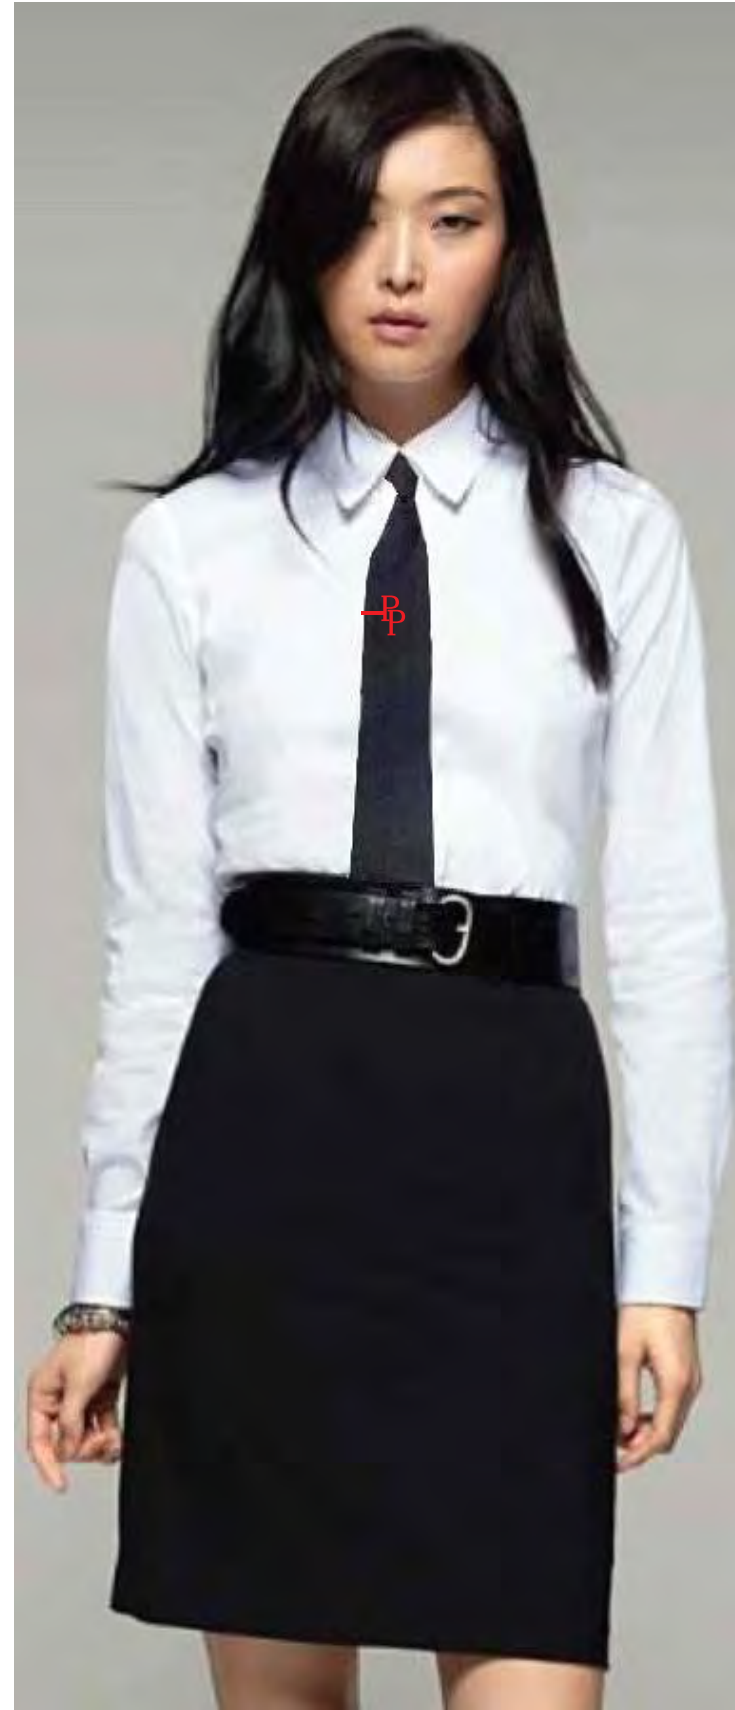

★ SERVICE ★

**EMBOSSSED EFFECT

MATTE ENAMEL P & P
 PREMIUM TIE CLIP

“THE SHE-HANDSOME”
 COATED HEAVY WEIGHT CANVAS BIB APRON
 W/ FAUX LEATHER TRIMS & METAL CLASPS
 100% cotton canvas w/ coating 16 oz

PREMIUM EURO-FIT BUTTON FRONT SHIRT
 W/ CONVERTABLE SLEEVES + SKINNY TIE
 50% bamboo / 46% polyester / 4% spandex