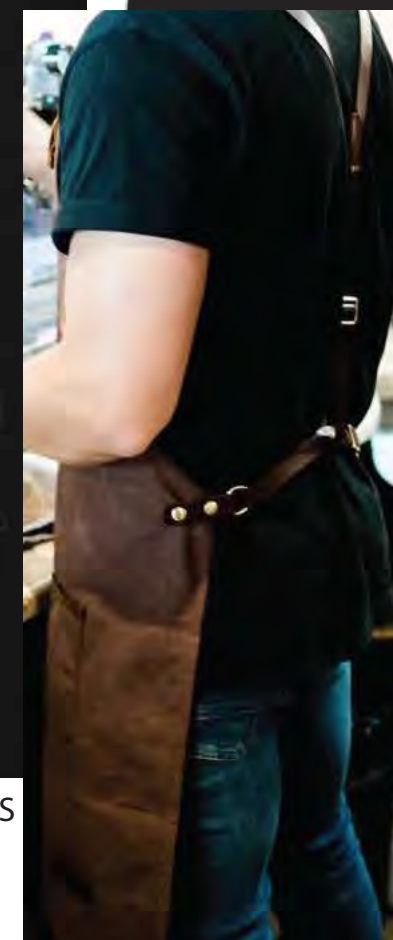

BARMAN/BARMAID

— UNIFORMS —
PREMIUM QUALITY GOODS

COLOUR APRONS

MODERN SHIRTS & PREMIUM APRONS

THIS DOCUMENT AND THE INFORMATION WITHIN ARE PROVIDED IN CONFIDENCE, FOR THE SOLE PURPOSE OF MIRVIK PRESENTATION, AND MAY NOT BE DISCLOSED TO ANY THIRD PARTY, USED OR PRODUCED FOR ANY OTHER PURPOSE WITHOUT THE EXPRESS WRITTEN PERMISSION OF MIRVIK GROUP INC. 2019