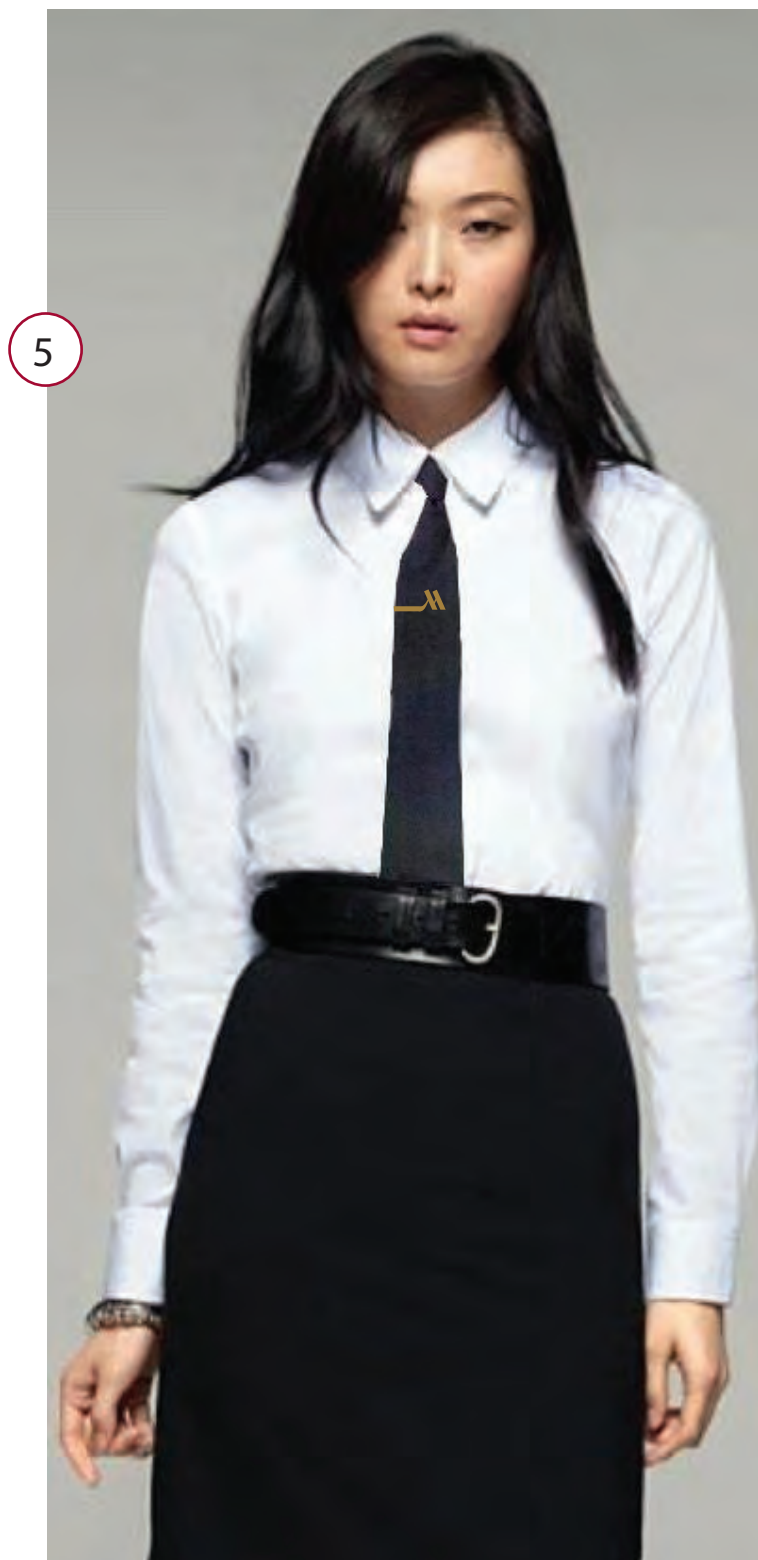

MARRIOTT
MONTREAL
CHATEAU CHAMPLAIN

5. Ladies' Premium
Button Down Shirt

MA-M-2-1008-0000-011
50% bamboo / 40% polyester /
4% spandex woven shirting
White XS-2XL

6. Ladies' Slim Fit Pant

MA-BZ-2-10117-0000-010
Cool Stretch Suiting 92% Polyester, 8% Bamboo Charcoal
Black Sizes 0 - 16

7. Mirvik "The Handsome"
Premium Bib Apron

MA-M-5-6044-0000-010
65% polyester / 35% cotton twill
Black O/S 1x gold embroidery

WAIT STAFF

P.2

OPTION B

MODERN UNIFORMS & MERCH

THIS DOCUMENT AND THE INFORMATION WITHIN ARE PROVIDED IN CONFIDENCE, FOR THE SOLE PURPOSE OF MIRVIK PRESENTATION,
AND MAY NOT BE DISCLOSED TO ANY THIRD PARTY, USED OR PRODUCED FOR ANY OTHER PURPOSE WITHOUT THE EXPRESS WRITTEN PERMISSION OF MIRVIK GROUP INC. 2022